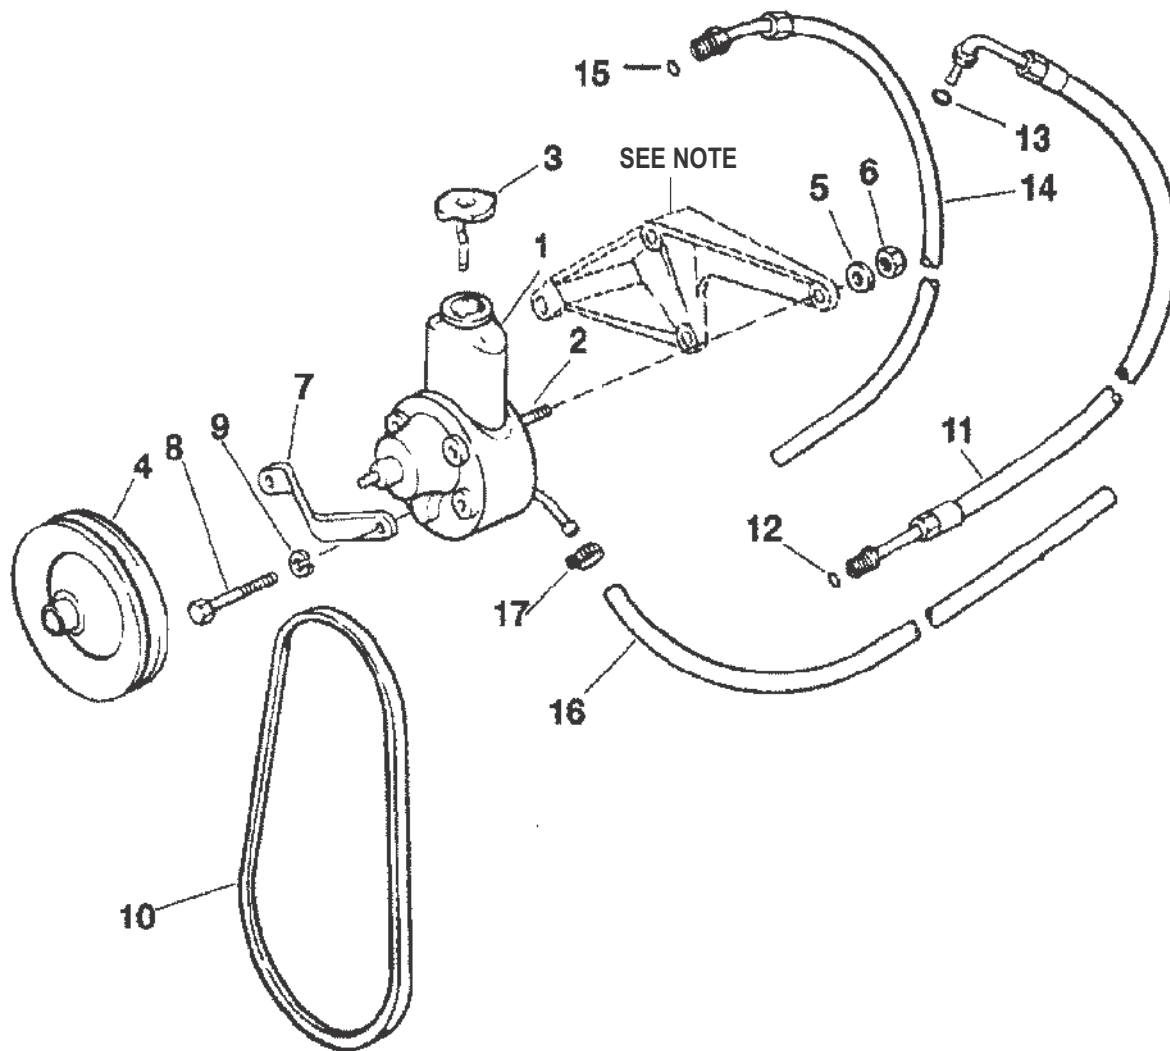

POWER STEERING COMPONENTS

NOTE: See 'Starter and Alternator' page reference #19

38895

RESOURCE NOTES:

See 'Starter and Alternator' page reference #19.

POWER STEERING COMPONENTS

Ref #	Part Class	Part Number	Description	Comments	Qty	Note
1	0000	16792A1	PUMP ASSEMBLY		1	
2	0016	41877	STUD (M10)		2	
3	0036	95805	CAP		1	
4	0000	73873A1	PULLEY		1	
5	0023	72057	SPACER (1.00 Outside Diameter x .125 x Thick)		2	
6	0011	90517	NUT (M10)		2	
7	0000	98813A1	BRACE		1	
8	0010	40001188	SCREW (M10 x 20)		1	
9	0013	400248	LOCKWASHER (M10)		1	
10	0057	812427T	V BELT		1	
11	0032	80622216	HOSE (FITTINGS ON BOTH ENDS)	[0F114760] & Up	1	
11	0032	90494	HOSE (FITTINGS ON BOTH ENDS)	[0F114759] & Below	1	
12	0025	89879	O-RING (.301 x .064)	[0F114760] & Up	1	
12	0025	89879	O-RING (.301 x .064)	[0F114759] & Below	1	
13	0025	806232	O-RING (.239 x .064)	[0F114760] & Up	1	
14	0032	80622142	HOSE ASSEMBLY (84.00 Inches Bulk) Return (FITTINGS ON ONE END)	[0F114760] & Up	1	
14	0032	9884339	HOSE ASSEMBLY (72.00 Inches Bulk) (FITTINGS ON ONE END)	[0F114759] & Below	1	
15	0025	89879	O-RING (.301 x .064)	[0F114760] & Up	1	
16	0032	5251914	HOSE (53.00 Inches Bulk) Pump to Oil Cooler		1	
17	0054	815504206	CLAMP Worm Gear		3