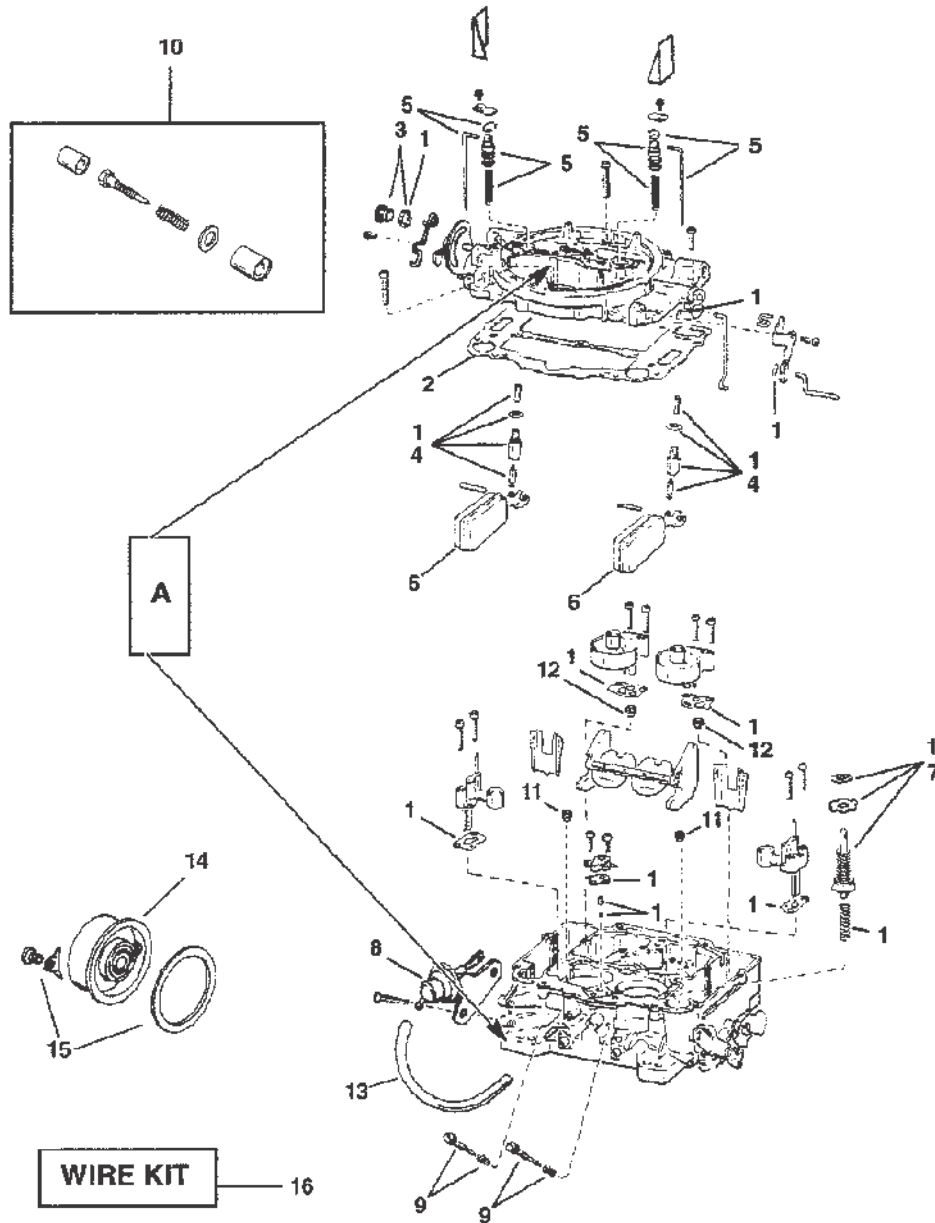

CARBURETOR (WEBER)

A = BEFORE ORDERING REPAIR KITS, LOOK AT WEBER NUMBER (EXAMPLE: 9776SB) AT LOCATION SHOWN. ONLY ORDER KITS THAT FIT CARBURETOR THAT YOU ARE REPAIRING.

37622

RESOURCE NOTES:

BEFORE ORDERING REPAIR KITS, LOOK AT WEBER NUMBER (EXAMPLE: 9776SB) AT LOCATION SHOWN. ONLY ORDER KITS THAT FIT CARBURETOR THAT YOU ARE REPAIRING.

CARBURETOR (WEBER)