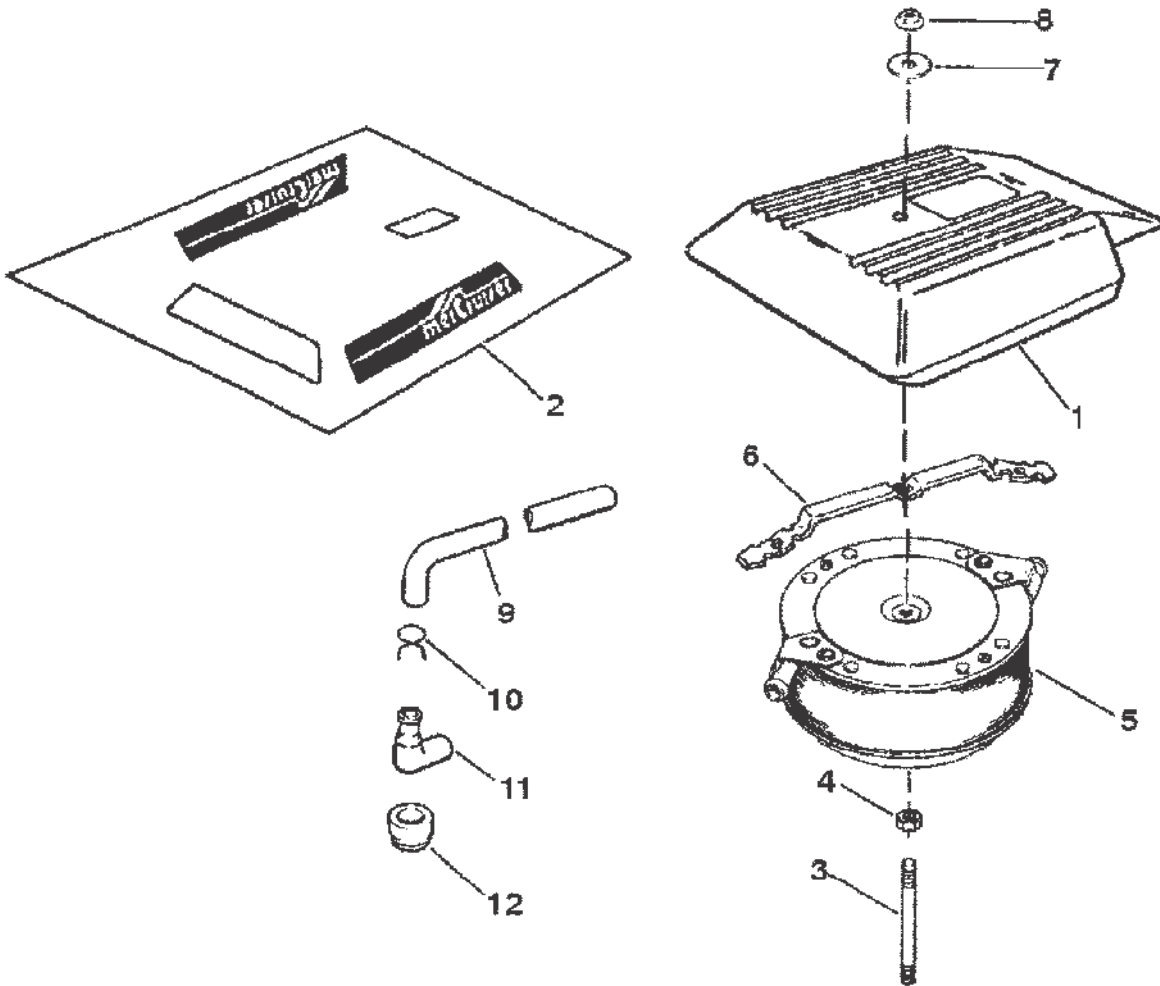

PART NOTES:

- [1] - COMPONENT OF OVERHAUL GASKET SET (7.4L BRAVO)
 COMPONENT OF OVERHAUL GASKET SET (454 MAGNUM)

- [2] - Alternate part numbers:

802893QQS

802893TMPP

807172Service Part

FLAME ARRESTOR

38882