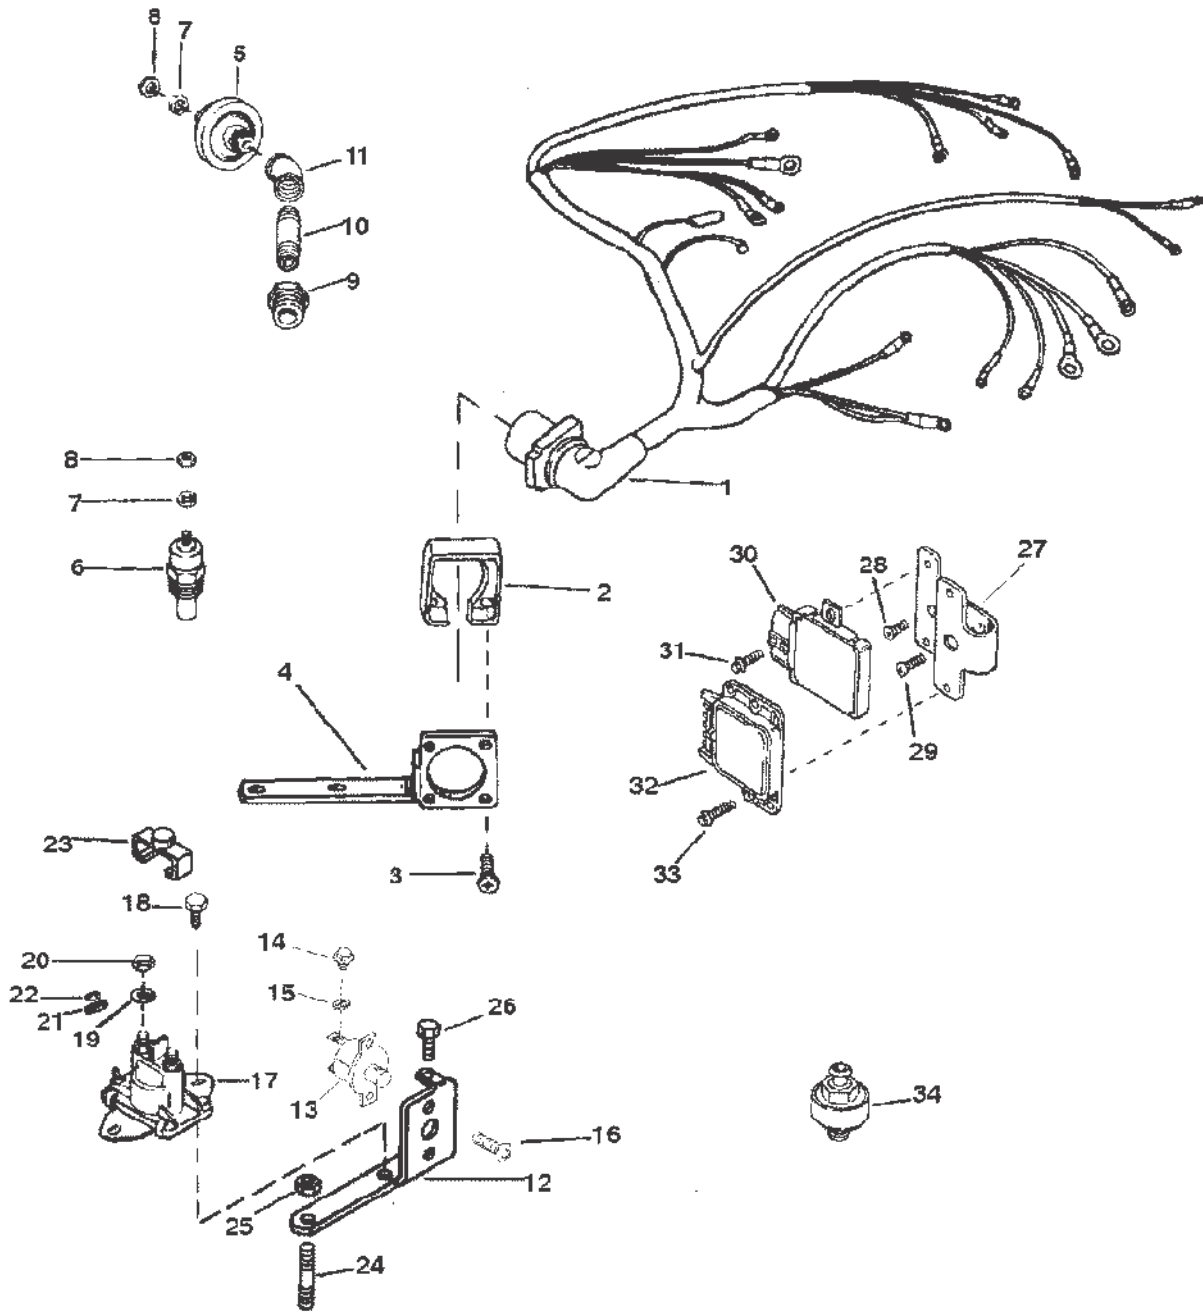

WIRING HARNESS/ELECTRICAL (THUNDERBOLT V IGNITION)

Ref #	Part Class	Part Number	Description	Comments	Qty	Note
1	0084	806744A2	HARNESS ASSEMBLY		1	
2	0000	26079A2	PLATE KIT Wire Harness Mount		1	
3	0010	15001	SCREW (#8-16 x .875)		4	
4	0000	805468T	BRACKET		1	
5	0000	815425	SENDER ASSEMBLY Oil Pressure		1	
5	0000	37293	SENDER ASSEMBLY Oil Pressure (DUAL)		OPT	[1]
6	0000	97257A1	SENDER ASSEMBLY Water Temperature		1	
6	0000	49734A1	SENDER ASSEMBLY Water Temperature (DUAL)		OPT	[1]
7	0013	26996	LOCKWASHER (#10) Stainless Steel		2	
8	0011	68219	NUT (#10-32) Stainless Steel		2	
9	0022	48556	BUSHING Reducer (.250 To .125)		1	
10	0022	42554	NIPPLE		1	
11	0022	46932	ELBOW		1	
12	0000	805368T	BRACKET Electrical		1	
13	0088	806950	BREAKER Circuit - 50 Ampere		1	
14	0010	68513	SCREW (#10-32 x .375) Stainless Steel		2	
15	0013	26996	LOCKWASHER (#10) Stainless Steel		2	
16	0010	57583	SCREW (#8-32 x .375)		2	
17	0089	96158	SOLENOID Starter		1	
18	0010	805564	SCREW (.250-20 x .750)		2	
19	0013	26992	LOCKWASHER (.250) Stainless Steel		2	
20	0011	94330	NUT (.250-20) Brass		2	
21	0013	26996	LOCKWASHER (#10) Stainless Steel		2	
22	0011	68219	NUT (#10-32) Stainless Steel		2	
23	0085	97861	INSULATOR		1	
24	0016	805459	STUD Mercathode Mounting		1	
25	0011	46438	NUT (#10-32)		1	
26	0010	805565	SCREW (#10-32 x .750)		1	
27	0000	806735T	BRACKET		1	
28	0010	806834	SCREW (FLATHEAD)		1	
29	0010	806835	SCREW (10-32 x .50)		1	
30	0000	806959T4	MODULE (7.4L BRAVO I & II)		1	
28	0000	806960T4	IGNITION CONTROL MODULE (7.4L BRAVO III)		1	
28	0000	806745T5	MODULE (454 MAGNUM)		1	
31	0010	806826	SCREW (#8-32 x .250)		2	
32	0000	805443T	MODULE ASSEMBLY		1	
33	0010	806827	SCREW (#8-32 x .380)		2	
34	0000	805544T	SENSOR ASSEMBLY		1	

WIRING HARNESS/ELECTRICAL (THUNDERBOLT V IGNITION)

WIRING HARNESS/ELECTRICAL (THUNDERBOLT V IGNITION)

38844

WIRING HARNESS/ELECTRICAL (THUNDERBOLT V IGNITION)