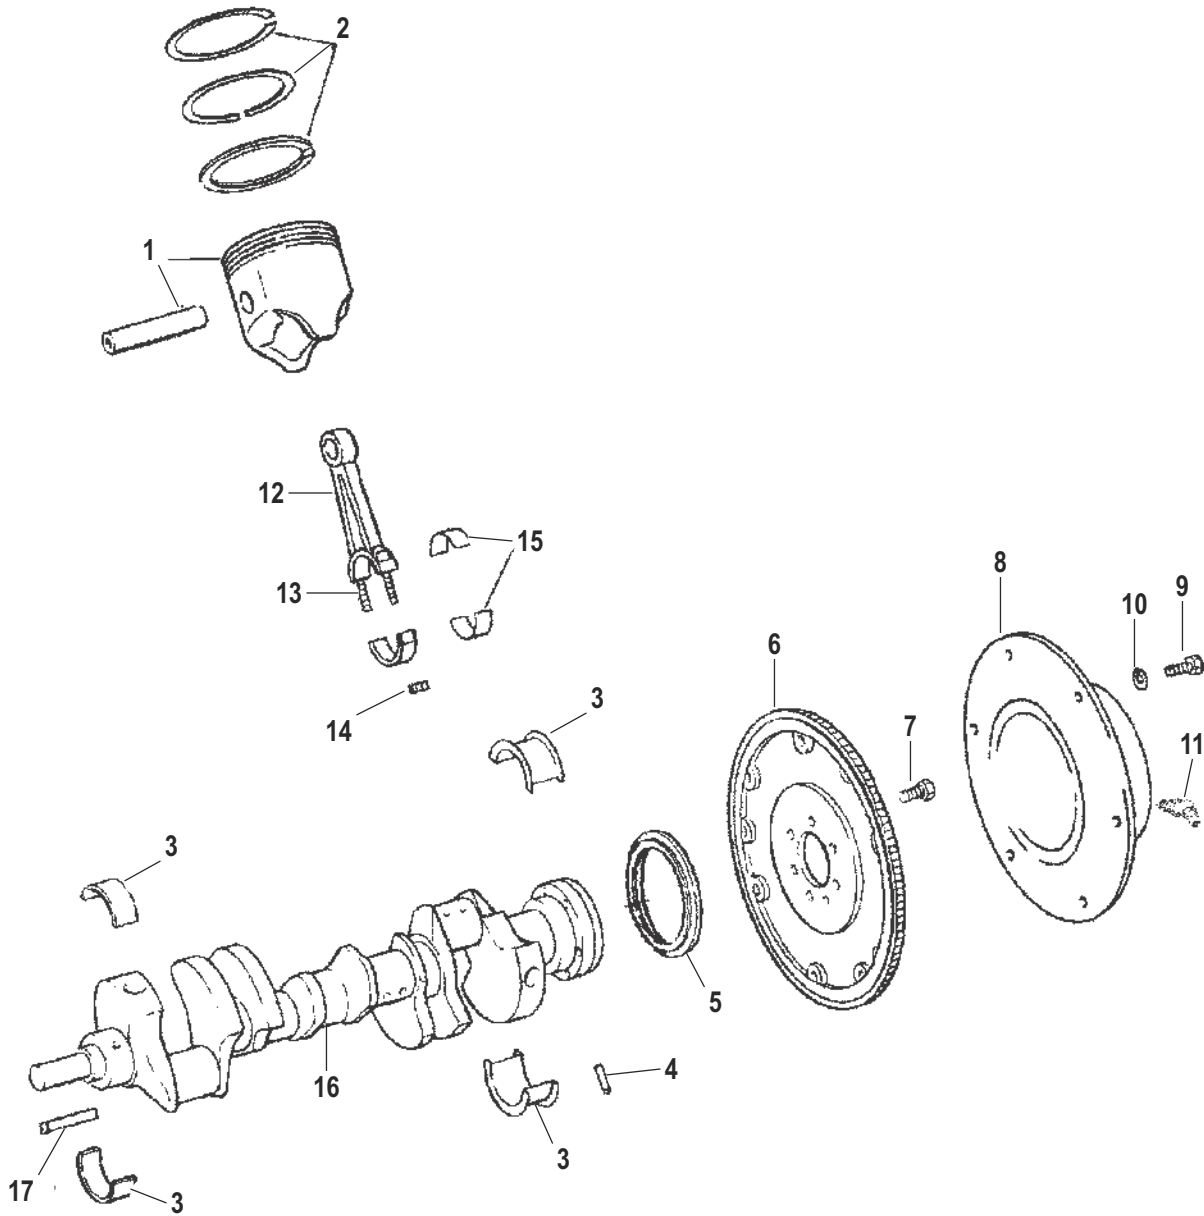

CRANKSHAFT AND CONNECTING RODS

35656

CRANKSHAFT AND CONNECTING RODS

Ref #	Part Class	Part Number	Description	Comments	Qty	Note
1	0737	811564	PISTON ASSEMBLY (STD.) 7.4L BRAVO I/II	Use with GM Engine Code# 1XW,2XW & 3XW	8	
1	0737	811602	PISTON ASSEMBLY (.030 O.S) 7.4L BRAVO I/II	Use with GM Engine Code# 1XW,2XW & 3XW	AR	[1]
1	0737	808740	PISTON ASSEMBLY (STD.) 7.4L BRAVO I/II	Use with GM Engine Code# 4XW & 5XW	8	
1	0737	808741	PISTON ASSEMBLY (.030 O.S) 7.4L BRAVO I/II	Use with GM Engine Code# 4XW & 5XW	AR	[1]
1	0737	824414	PISTON ASSEMBLY (STD.) 7.4L BRAVO I/II	Use with GM Engine Code# 3UB & 3UW	8	
1	0737	824415	PISTON ASSEMBLY (.030 O.S) 7.4L BRAVO I/II	Use with GM Engine Code# 3UB & 3UW	AR	[1]
1	0737	808740	PISTON ASSEMBLY (STD.) 7.4L BRAVO I/II	Use with GM Engine Code# 4XX & 5XX	8	
1	0737	808741	PISTON ASSEMBLY (.030 O.S) 7.4L BRAVO I/II	Use with GM Engine Code# 4XX & 5XX	AR	[1]
1	0737	811565	PISTON ASSEMBLY Standard (STD.) 454 MAGNUM	Use with GM Engine Code# 0XA, 2XA & 3XA	8	
1	0737	811603	PISTON ASSEMBLY .030 Oversize (.030 O.S.) 454 MAGNUM	Use with GM Engine Code# 0XA, 2XA & 3XA	AR	[1]
1	0737	827653	PISTON ASSEMBLY (STD.) 454 MAGNUM	Use with GM Engine Code# 4XA & 5XA	8	
1	0737	827654	PISTON ASSEMBLY (.030 O.S.) 454 MAGNUM	Use with GM Engine Code# 4XA & 5XA	AR	[1]
2	0039	823098	RING SET Piston - Standard	Use with GM Engine Code# 1XW, 2XW, 3XW, 3UB, 3UW, 0XA, 2XA, 3XA	8	
2	0039	823099	RING SET Piston - .030 Oversize	Use with GM Engine Code# 1XW, 2XW, 3XW, 3UB, 3UW, 0XA, 2XA, 3XA	AR	[1]
2	0039	827651	RING Piston (STD.)	Use with GM Engine Code# 4XW, 5XW, 4XX, 5XX, 4XA, 5XA	8	
2	0039	827652	RING Piston (.030 O.S.)	Use with GM Engine Code# 4XW, 5XW, 4XX, 5XX, 4XA, 5XA	AR	[1]
3	0023	818473	BEARING SET Main - Standard		1	
3	0023	818474	BEARING SET Main - .001 Undersize		AR	[1]
3	0023	818475	BEARING SET Main - .002 Undersize		AR	[1]
3	0023	818476	BEARING SET Main - .010 Undersize		AR	[1]
3	0023	818477	BEARING SET Main - .020 Undersize		AR	[1]
4	0017	35312	PIN Dowel (1/4 In. Diameter) (1/4 IN. DIA.)		1	
5	0026	811554	SEAL		1	[2]
6	0230	811562	FLYWHEEL	(7.4L BRAVO)	1	
6	0230	811561	FLYWHEEL	(454 MAGNUM)	1	
7	0010	49845	SCREW (.437-20 x 1.00)		6	
8	0000	18311A17	COUPLER ASSEMBLY Engine		1	
9	0010	14883	SCREW (.375-16 x 1.12)		6	

CRANKSHAFT AND CONNECTING RODS