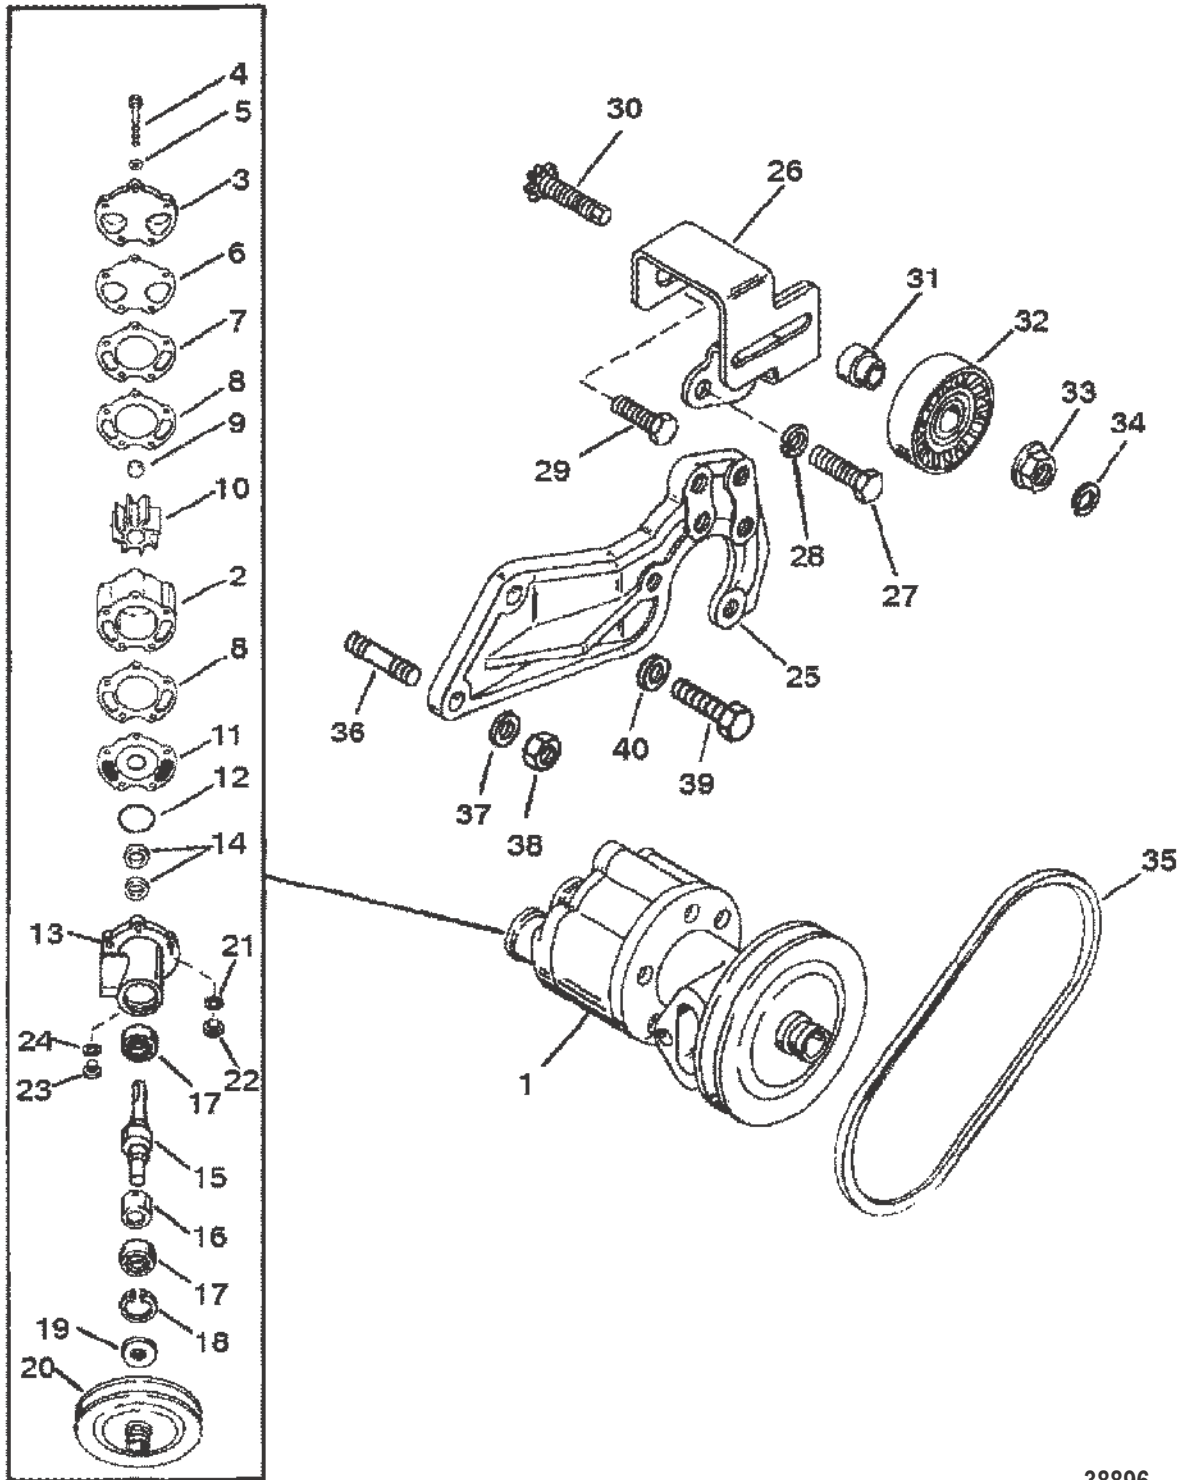

SEA WATER PUMP

38896

SEA WATER PUMP

Ref #	Part Class	Part Number	Description	Comments	Qty	Note
1	0046	72774A69	PUMP ASSEMBLY Sea Water - Complete		1	
2	0046	72774A40	BODY ASSEMBLY Sea Water - Complete		1	
3	0000	87631A4	COVER KIT		1	
4	0010	99347	SCREW (.312-18 x 3.75)		5	
5	0012	20084	WASHER (.328 x .562 x .062)		5	
6	0027	8052151	GASKET		1	
7	0000	94916	WEAR PLATE		1	
8	0027	94914	GASKET		2	
9	0019	59504	PLUG		1	
10	0047	593621	IMPELLER		1	
11	0000	94576	WEAR PLATE		1	
12	0025	94288	QUAD RING		1	
13	0000	818367A1	HOUSING ASSEMBLY		1	
14	0026	90562	SEAL (1.254 x .312)		2	
15	0000	818366A1	SHAFT KIT		1	
16	0000	818745A1	RING KIT		1	
17	0030	72961	BEARING Ball		2	
18	0053	23720	RING Retaining		1	
19	0026	806930	SEAL		1	
20	0000	818365T	PULLEY		1	
21	0013	39107	LOCKWASHER (.312-24)		1	
22	0011	21908	NUT (.312-18) Cad Plated		1	
23	0010	79953A2	SCREW KIT (.375-16 x .250)		1	[1]
24	0012	19183	WASHER Fiber		1	
25	0000	818368T1	BRACKET		1	
26	0000	818379T	BRACKET		1	
27	0010	76926	SCREW (.375-16 x .875)		2	
28	0013	35048	LOCKWASHER (.375)		2	
29	0010	17965	SCREW (.437-14 x .70)		1	
30	0043	8183812	PINION STUD (.437-20) Stainless Steel		1	
31	0000	818380	BUSHING		1	
32	0000	818382	PULLEY		1	
33	0011	817618	NUT (.437-20)		1	
34	0053	821115	RING Retaining		1	
35	0057	69143T	V BELT		1	
36	0016	64281	STUD (.375-16/.375-24 x 1.880)		1	
37	0013	35048	LOCKWASHER (.375)		1	
38	0011	46335	NUT (.375-24)		1	
36	0016	806591	STUD (7/16-14) (7/16-14)		1	
37	0013	32993	LOCKWASHER (.437)		1	
38	0011	22024	NUT (.437-14)		1	
39	0010	47462	SCREW (.437-14 x 1.250)		1	
40	0013	32993	LOCKWASHER (.437)		1	

SEA WATER PUMP