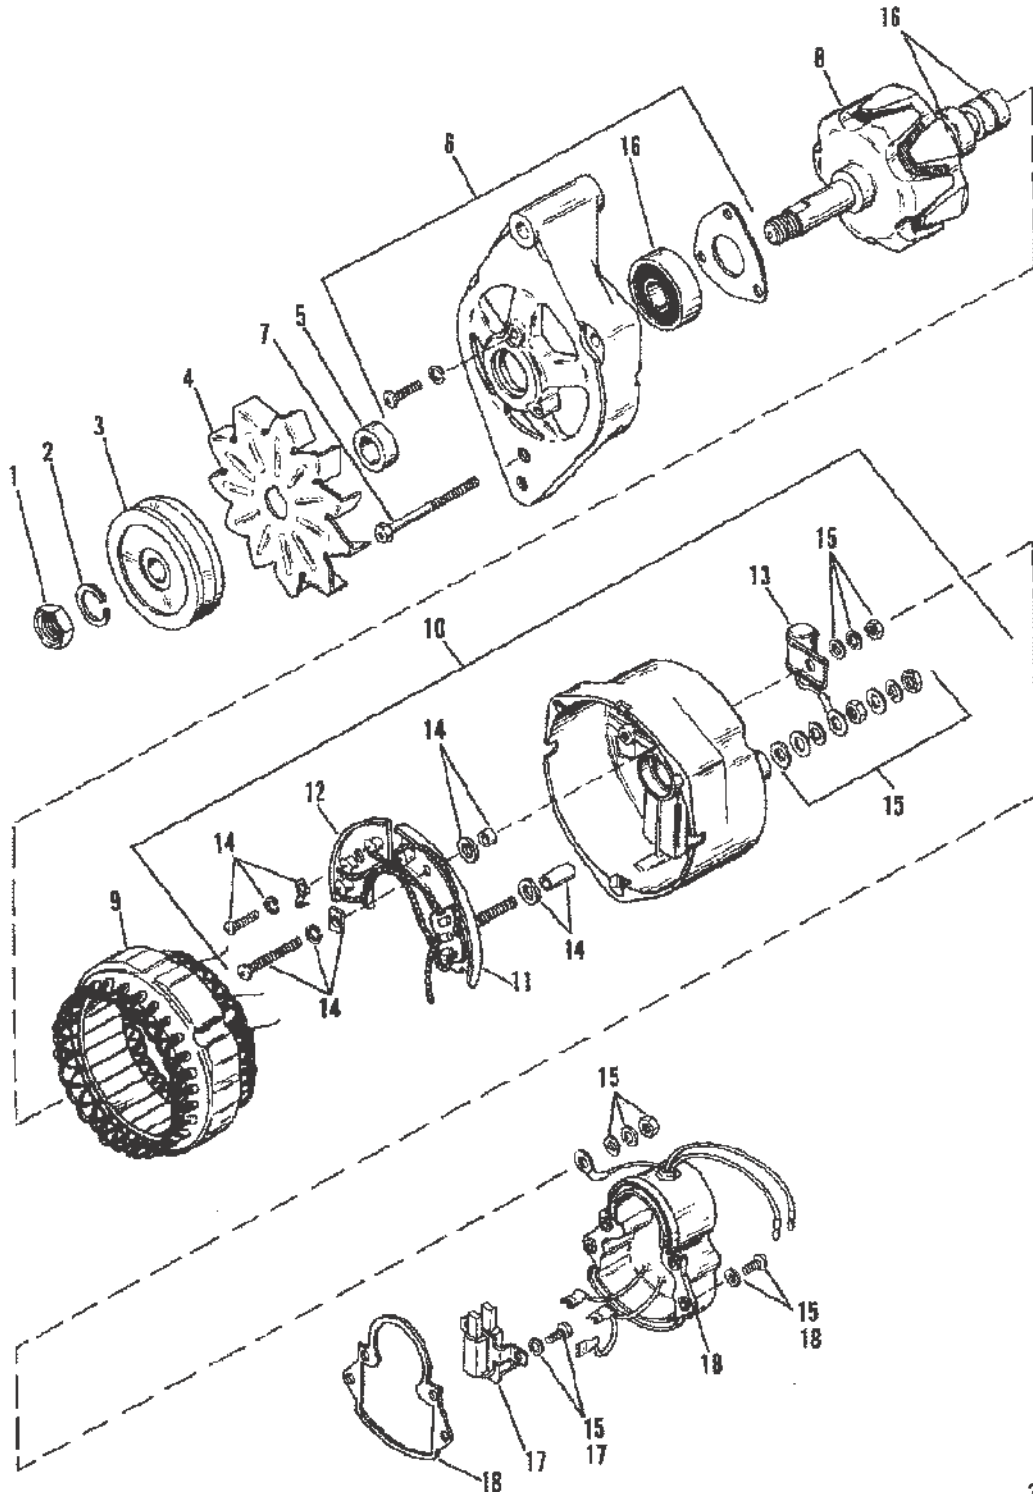

ALTERNATOR (MANDO #AR-150)

38501

ALTERNATOR (MANDO #AR-150)

Ref #	Part Class	Part Number	Description	Comments	Qty	Note
-	0000	92497A3	ALTERNATOR ASSEMBLY (55 Ampere)		1	[1]
1	0011	42768	NUT		1	
2	0013	42769	LOCKWASHER		1	
3	0000	42770	PULLEY		1	
4	0000	42771	FAN		1	
5	0023	42772	SPACER		1	
6	0000	42774	BRACKET		1	
7	0010	42773	THRU BOLT		3	
8	0000	42775	ROTOR (INCLUDES BEARINGS)		1	
9	0000	42776	STATOR		1	
10	0000	42777	BRACKET		1	
11	0000	42778	HEAT SINK		1	
12	0000	42779	HEAT SINK		1	
13	0000	42780	CONDENSER ASSEMBLY		1	
14	0000	42783	HARDWARE KIT		1	
15	0000	42782	HARDWARE KIT		1	
16	0000	42781	BEARING KIT		1	
17	0000	42784	HOLDER KIT (INCL. SPRINGS & BRUSHES)		1	
18	0000	42785	REGULATOR KIT		1	

PART NOTES:

1. [1] - Alternate part numbers:
   817119R01Reman
   92497A 3QS