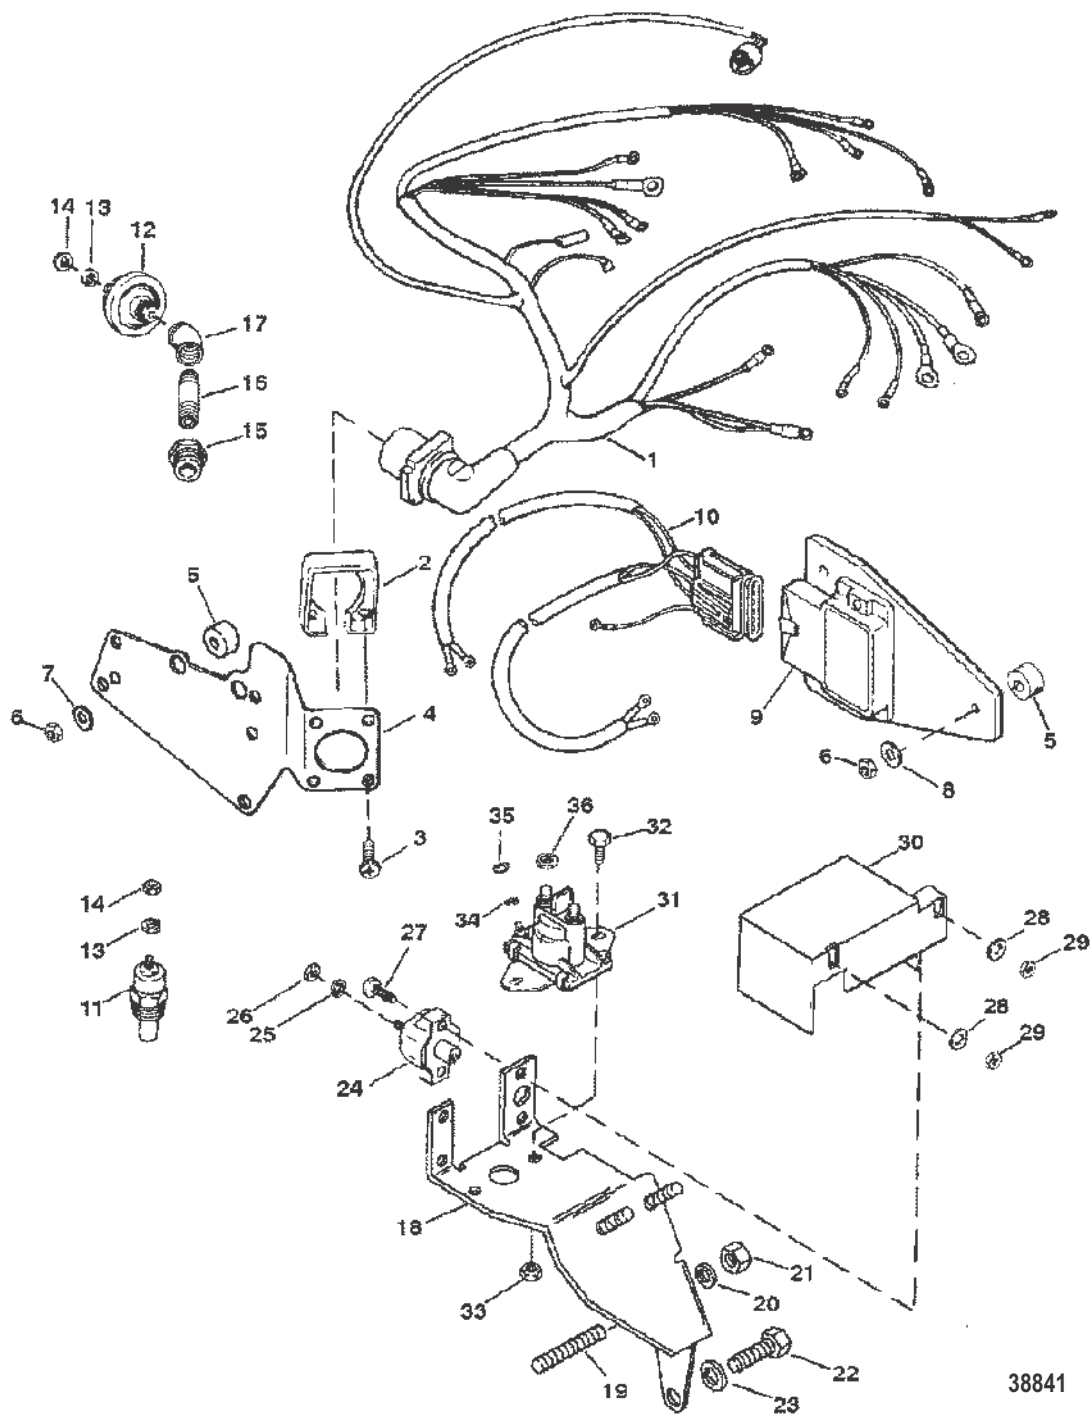

WIRING HARNESS/ELECTRICAL (MOUNTED ON EXHAUST ELBOW)TB IV

RESOURCE NOTES:

IGNITION MODULE IS MOUNTED ON EXHAUST ELBOW THUNDERBOLT IV IGNITION

WIRING HARNESS/ELECTRICAL (MOUNTED ON EXHAUST ELBOW)TB IV

WIRING HARNESS/ELECTRICAL (MOUNTED ON EXHAUST ELBOW)TB

Ref #	Part Class	Part Number	Description	Comments	Qty	Note
1	0084	96020A6	HARNESS ASSEMBLY		1	
2	0000	26079A2	PLATE KIT Wire Harness Mount		1	
3	0010	15001	SCREW (#8-16 x .875)		4	
4	0000	98493A2	BRACKET		1	
5	0023	92152	SPACER (.27 x .75 x .38)		6	
6	0011	64015	NUT (.250-20)		6	
7	0023	806981	SPACER		3	
8	0012	35462	WASHER (.2656 x .625 x .0625) Stainless Steel		3	
9	0000	15248A1	MODULE KIT Ignition		1	
10	0084	15275A1	HARNESS ASSEMBLY		1	
11	0000	97257A1	SENDER ASSEMBLY Water Temperature		1	
11	0000	49734A1	SENDER ASSEMBLY Water Temperature	(DUAL STATION)	OPT	[1]
12	0000	815425	SENDER ASSEMBLY Oil Pressure		1	
12	0000	37293	SENDER ASSEMBLY Oil Pressure	(DUAL STATION)	OPT	[1]
13	0013	26996	LOCKWASHER (#10) Stainless Steel		2	
14	0011	68219	NUT (#10-32) Stainless Steel		2	
15	0022	48556	BUSHING Reducer (.250 To .125)		1	
16	0022	42554	NIPPLE		1	
17	0022	46932	ELBOW		1	
18	0000	818384T1	BRACKET		1	
19	0016	64281	STUD (.375-16/.375-24 x 1.880)		1	
20	0013	35048	LOCKWASHER (.375)		1	
21	0011	46335	NUT (.375-24)		1	
22	0010	47462	SCREW (.437-14 x 1.250)		1	
23	0013	32993	LOCKWASHER (.437)		1	
24	0088	11178	BREAKER Circuit - 50 Ampere		1	
25	0013	26996	LOCKWASHER (#10) Stainless Steel		2	
26	0011	68219	NUT (#10-32) Stainless Steel		2	
27	0010	45862	SCREW (#10-32 x .875)		2	
28	0012	56681	WASHER (.203 x .500 x .032)		2	
29	0011	61356	NUT (#10-32) Reduced Hex		2	
30	0085	96819T	INSULATOR		1	
31	0089	96054	SOLENOID ASSEMBLY Starter		1	
32	0010	47910	SCREW (1/4-28 x 5/8) (5/8 IN.)		2	
33	0011	20088	NUT		2	
34	0013	26992	LOCKWASHER (.250) Stainless Steel		2	
35	0011	26419	NUT (#8-32) Brass		2	
36	0011	94330	NUT (.250-20) Brass		2	

PART NOTES:

[1] - OPTIONAL

WIRING HARNESS/ELECTRICAL (MOUNTED ON EXHAUST ELBOW)TB IV