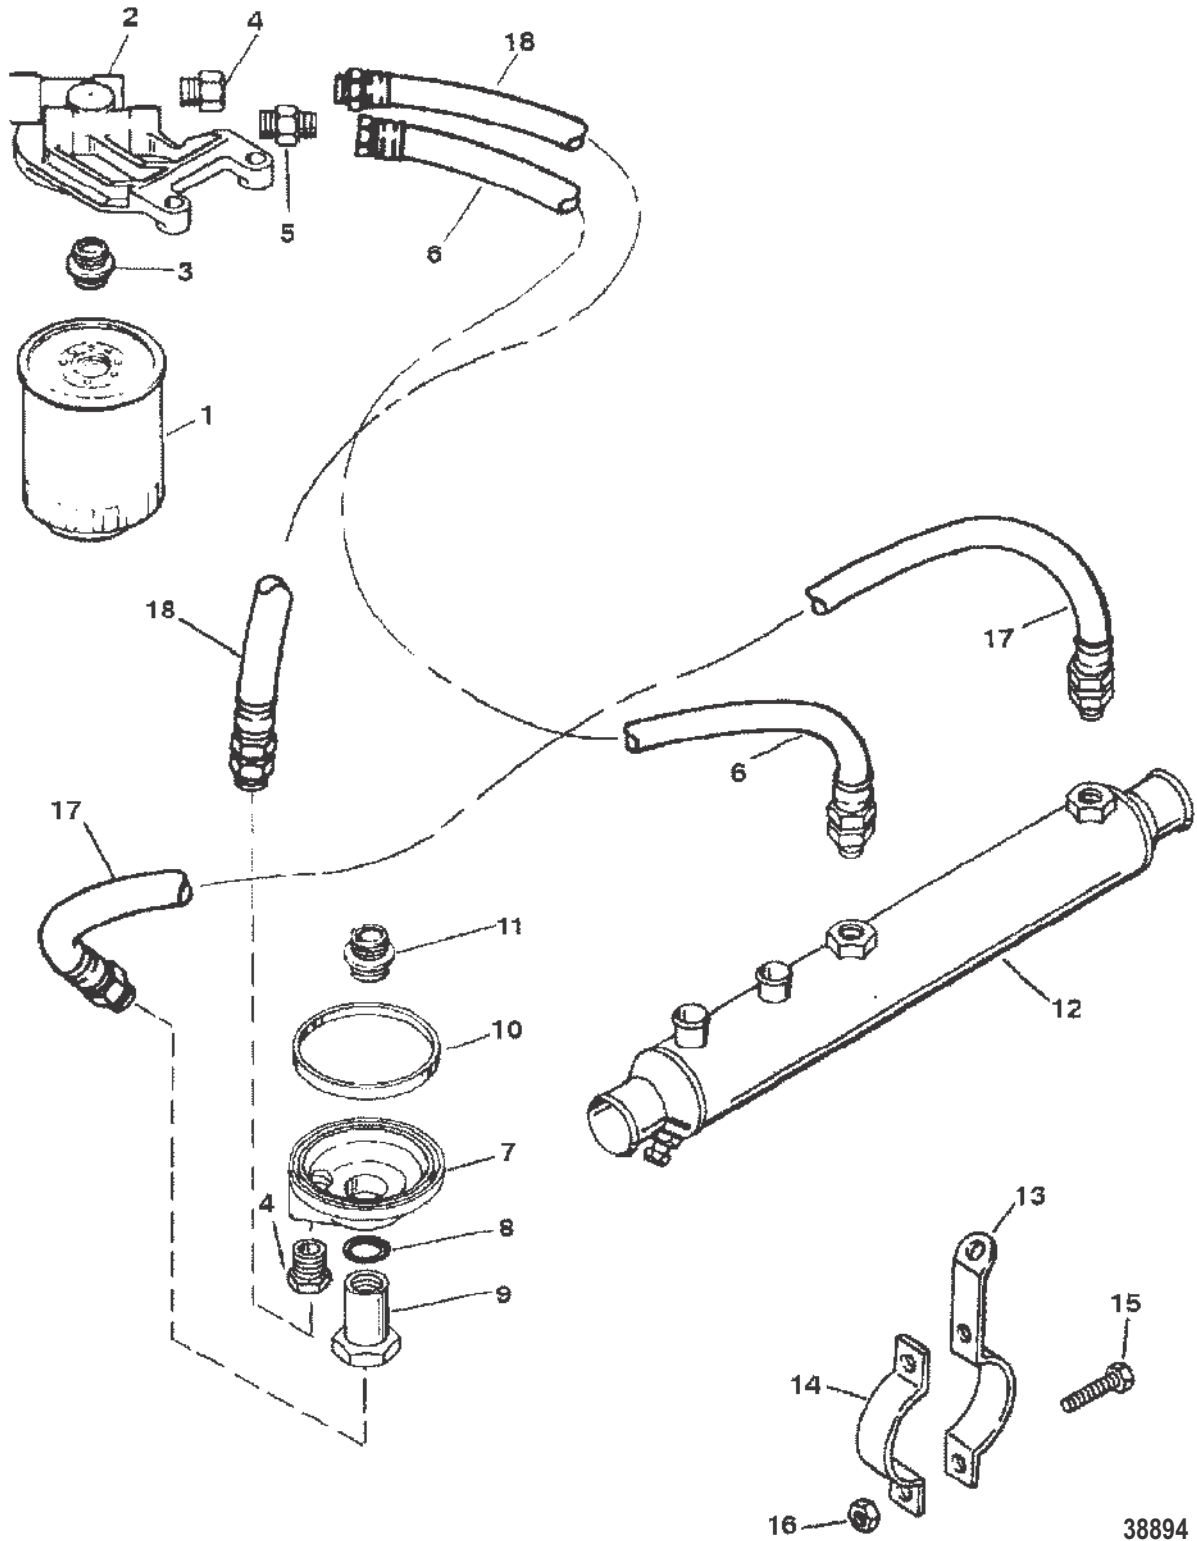

OIL FILTER AND ADAPTOR (454 MAGNUM) S/N:0F114759 & BELOW

Ref #	Part Class	Part Number	Description	Comments	Qty	Note
1	0000	14957	FILTER Oil		1	[1]
2	0000	817403A4	BRACKET ASSEMBLY		1	
3	0022	814822	FITTING		1	
4	0032	8187436	HOSE		1	
5	0000	85152T	COOLER Oil		1	
6	0022	48246	ELBOW (90DEG.)		1	
7	0022	48872	FITTING 45 Degree Elbow		1	
8	0000	18728	BRACKET (LONG)		2	
9	0000	56328A1	BRACKET (SHORT)		2	
10	0010	60300	SCREW (.250-28 x .750)		4	
11	0011	30506	NUT (.250-28)		4	
12	0032	9235773	HOSE (48.00 Inches)		1	
13	0032	8187431	HOSE Oil		1	
14	0000	818400A1	ADAPTER		1	
15	0026	42077	SEAL		1	[2]
16	0022	818401	FITTING		1	
17	0027	91892	GASKET		1	[2]
18	0000	811681	CONNECTOR		1	
-	0027	811572A92	GASKET SET Overhaul	(454 MAGNUM)	1	

PART NOTES:

1. [1] - Alternate part numbers:
   14957Service Part
   802885QQS
   802885TMPP
2. [2] - COMPONENT OF OVERHAUL GASKET SET (454 MAGNUM)

OIL FILTER AND ADAPTOR (7.4L BRAVO/454 MAG.) 0F114760 & UP

38894

OIL FILTER AND ADAPTOR (7.4L BRAVO/454 MAG.) 0F114760 & UP