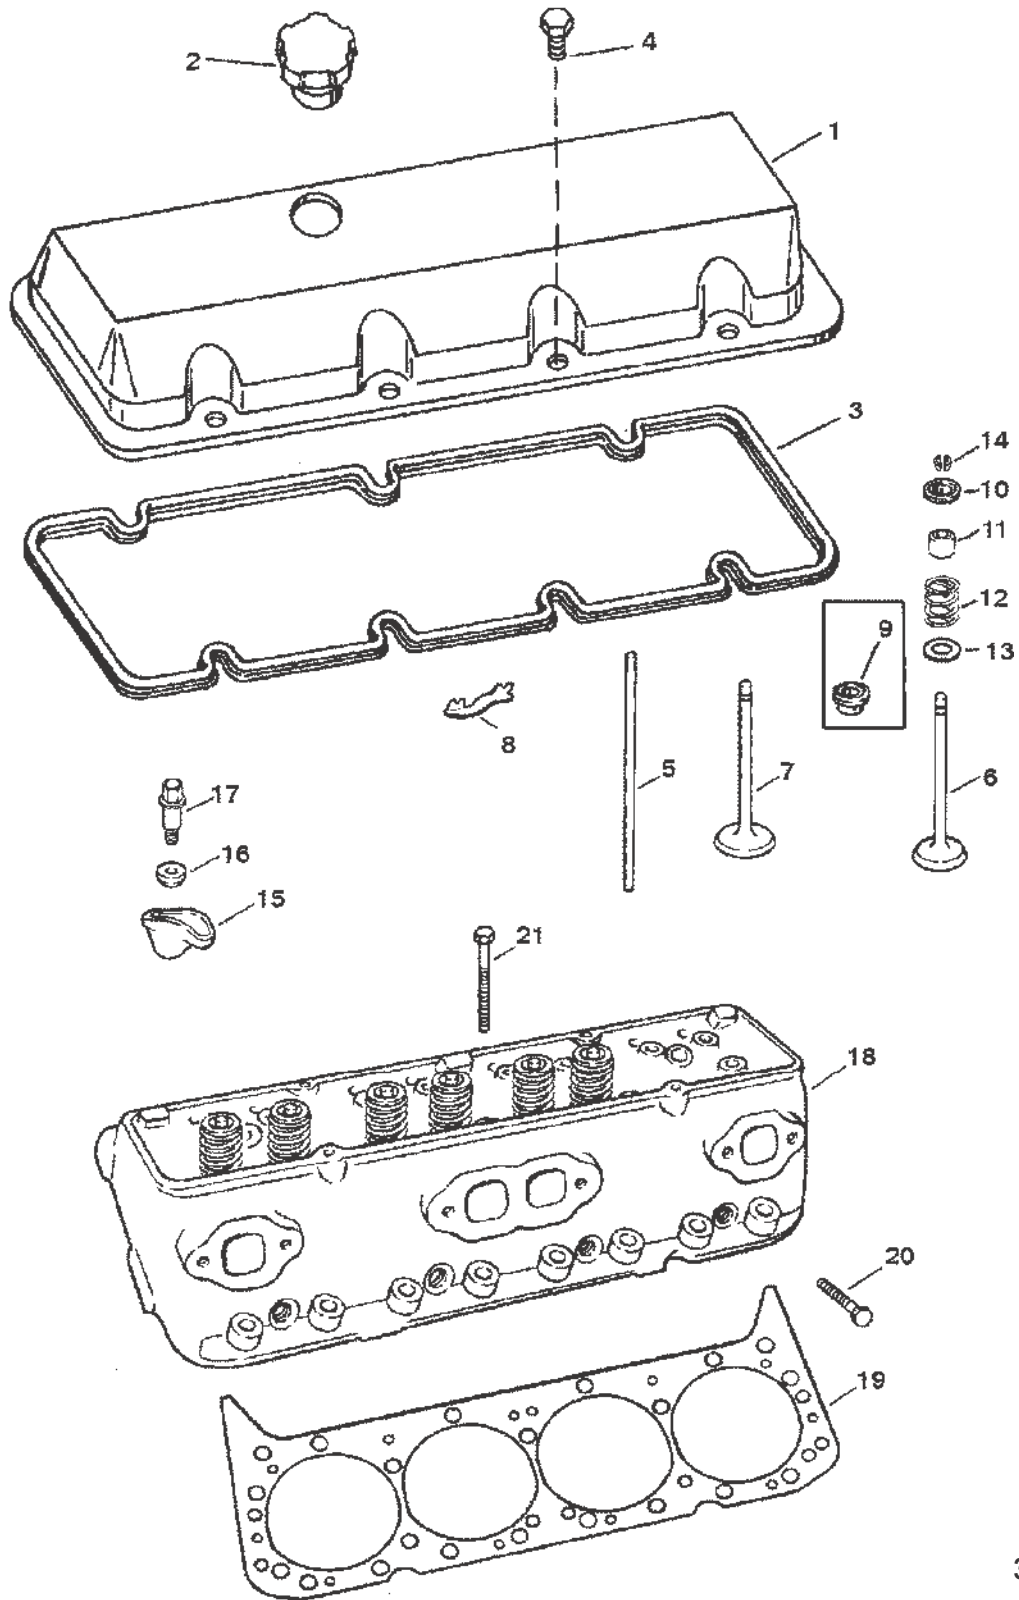

CYLINDER HEAD AND ROCKER COVER (454 MAGNUM)

38889

CYLINDER HEAD AND ROCKER COVER (454 MAGNUM)

CYLINDER HEAD AND ROCKER COVER (454 MAGNUM)

Ref #	Part Class	Part Number	Description	Comments	Qty	Note
1	0000	811587	ROCKER COVER		2	
2	0036	811569	CAP Oil Tank		2	
3	0027	811588	GASKET Rocker Cover		2	[1]
4	0010	811589	BOLT (1/4-20 x 0.875)		14	
5	0000	811581	PUSH ROD	(INTAKE)	8	
5	0000	811582	PUSH ROD	(EXHAUST)	8	
6	0000	816962	VALVE Exhaust	(STANDARD)	8	
6	0000	816963	VALVE Exhaust	(.015 O.S.)	AR	[2]
7	0000	801877	VALVE Intake	(STANDARD)	8	
7	0000	801878	VALVE Intake	(.015 O.S.)	AR	[2]
8	0000	811586	GUIDE		8	
9	0000	19325	CAP AND SHIELD	ONE PIECE DESIGN	16	[1]
10	0000	827644A1	CAP ASSEMBLY Valve	TWO PIECE DESIGN	16	
11	0026	827645	SEAL Valve	TWO PIECE DESIGN	16	
12	0024	801879	SPRING Valve		16	
13	0015	54531	SHIM Valve Spring (.015)		16	
14	0028	54530	KEY		32	
15	0000	811591	ARM Rocker		16	
16	0000	811592	BALL Rocker Arm		16	
17	0010	811593	BOLT Rocker Arm		16	
18	0938	811529	CYLINDER HEAD	(3/8-16 THREADS)	2	
18	0938	827495	CYLINDER HEAD ASSEMBLY	(7/16-14 THREADS)	2	
19	0027	811547	GASKET		2	[1]
20	0010	49106	BOLT (2.00 Inch)		8	
21	0010	49105	BOLT (4.125 Inch)		24	
-	0027	811572A92	GASKET SET Overhaul	(454 MAGNUM)	1	

PART NOTES:

1. [1] - COMPONENT OF OVERHAUL GASKET SET (454 MAGNUM)
   [2] - AS REQUIRED