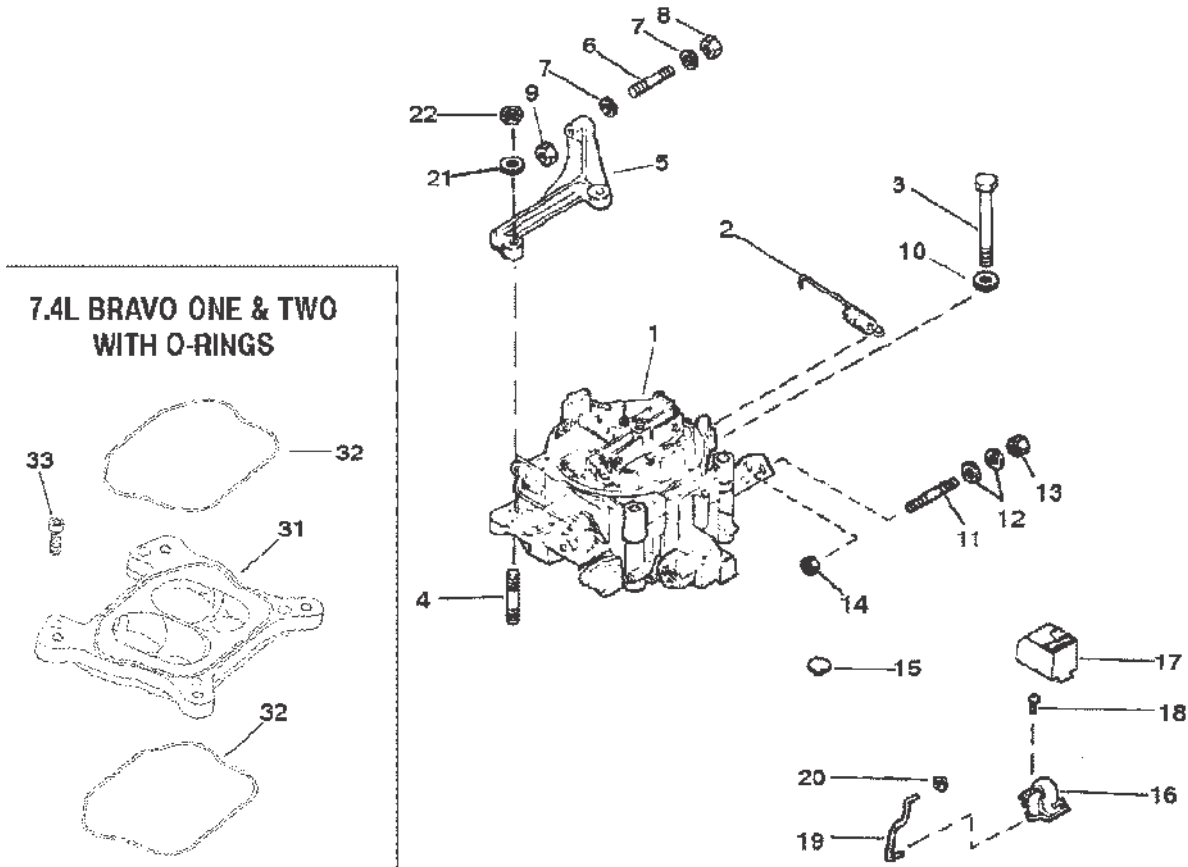

CARBURETOR AND LINKAGE

7.4L BRAVO ONE & TWO WITH O-RINGS