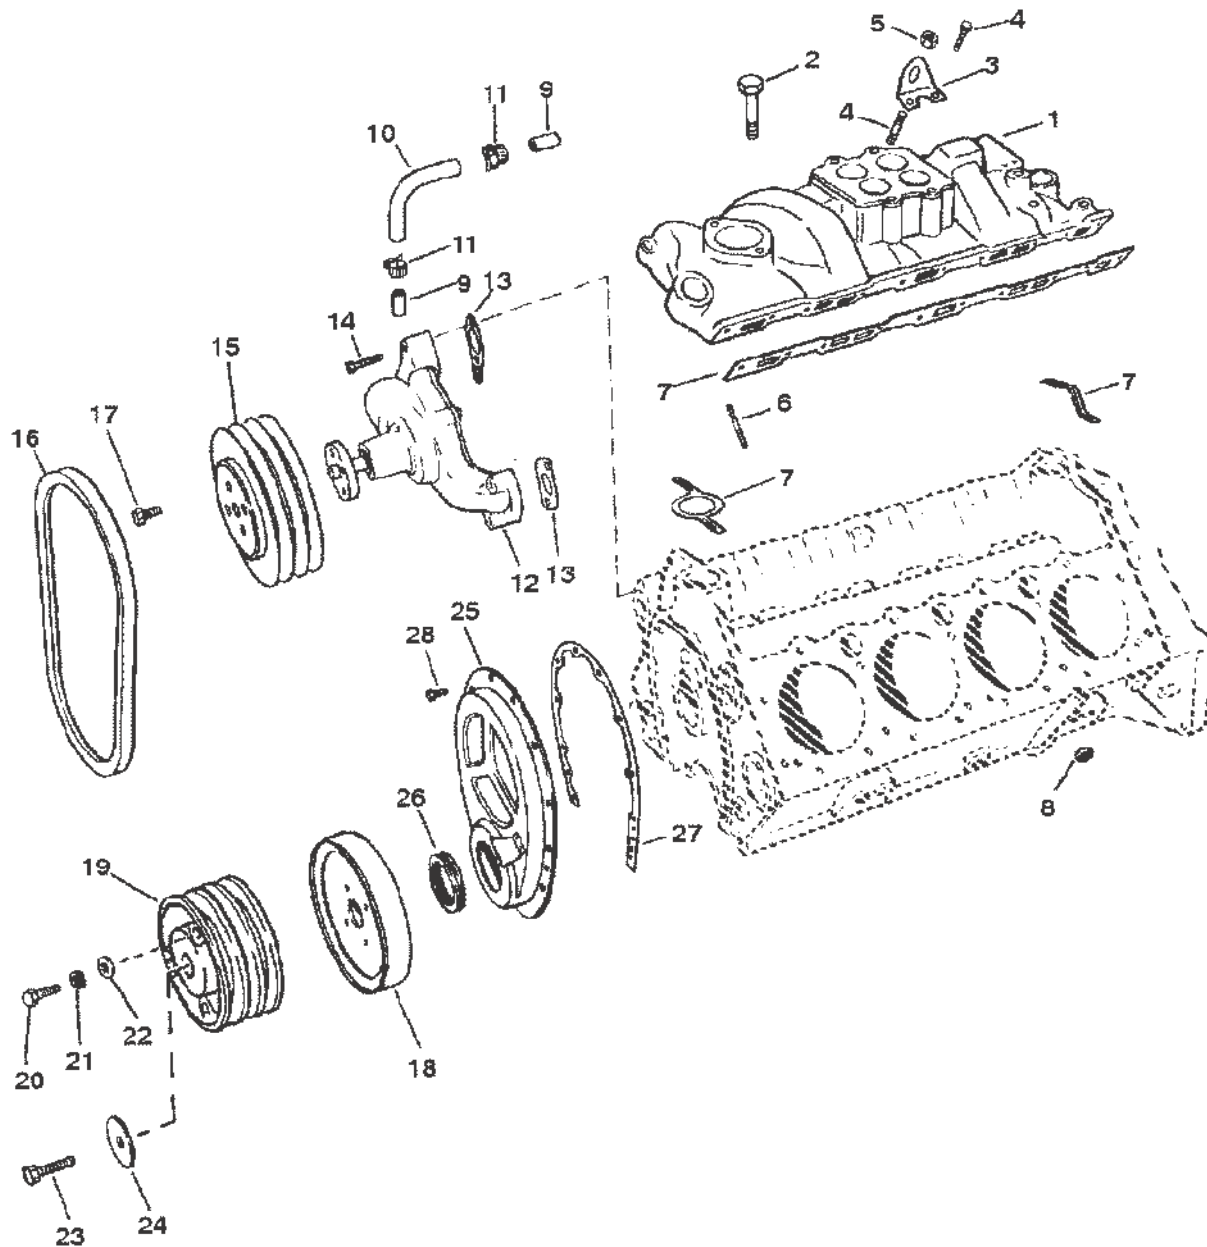

INTAKE MANIFOLD AND FRONT COVER

38892

INTAKE MANIFOLD AND FRONT COVER

INTAKE MANIFOLD AND FRONT COVER

Ref #	Part Class	Part Number	Description	Comments	Qty	Note
1	0000	811575	MANIFOLD	7.4L BRAVO I & II	1	
2	0010	37510	BOLT (1.5 In.)	7.4L BRAVO I & II	14	
2	0010	811577	BOLT	7.4L BRAVO I & II	2	
1	0000	72608	MANIFOLD	7.4L BRAVO III	1	
2	0010	805612	BOLT	7.4L BRAVO III	12	
2	0010	805611	BOLT	7.4L BRAVO III	4	
1	0000	72608	MANIFOLD	454 MAGNUM	1	
2	0010	37510	BOLT (1.5 In.)	454 MAGNUM	12	
2	0010	811574	SCREW (.375-16 x 1.750)	454 MAGNUM	4	
3	0054	64628	LIFTING EYE		1	
4	0010	34354	SCREW (.375-16 x 1.50)		2	
4	0016	806250	STUD		2	
5	0011	32219	NUT (.375-16)		1	
6		NSS	NOT SOLD SEPARATE STUD (GM #10092939)		4	[1]
7	0027	811644	GASKET SET	(7.4L BRAVO I & II)	1	[2]
7	0027	805722A1	GASKET SET	(7.4L BRAVO III & 454 MAGNUM)	1	[3]
8	0000	34543	VALVE Oil Bypass		2	
9	0022	806242	CONNECTOR		2	
10	0032	805987	HOSE		1	
11	0054	815504412	CLAMP Worm Gear		2	
12	0000	811573	PUMP ASSEMBLY		1	[4]
13	0027	49110	GASKET Circulating Water Pump Mount		2	[5]
14	0010	811574	SCREW (.375-16 x 1.750)		4	
15	0000	19692T	PULLEY (7 In. Diameter)		1	
16	0057	48122	BELT (48 Inches)		1	
17	0010	47277	SCREW (.312-24 x .750)		4	
18	0000	811555	HARMONIC BALANCER	(7.4L BRAVO)	1	
18	0000	811556	DAMPER	(454 MAGNUM)	1	
19	0000	90081T	PULLEY		1	
20	0010	75334	SCREW (.375-24 x 3.00)	(7.4L BRAVO)	3	
20	0010	358701	SCREW (.375-16 x 2.00)	(454 MAGNUM)	3	
21	0013	35048	LOCKWASHER (.375)		3	
22	0012	34714	WASHER		3	
23	0010	811559	SCREW (.500-20 x 2.500)		1	
24	0012	49103	WASHER		1	
25	0000	811570	COVER ASSEMBLY		1	
26	0026	8219471	SEAL		1	[5]
27	0027	811572	GASKET		1	[5]
28	0010	35366	SCREW		10	
-	0027	811547A92	GASKET SET Engine	(7.4L BRAVO)	1	
-	0027	811572A92	GASKET SET Overhaul	(454 MAGNUM)	1	

PART NOTES:

[1] - NOT SOLD SEPARATE

INTAKE MANIFOLD AND FRONT COVER