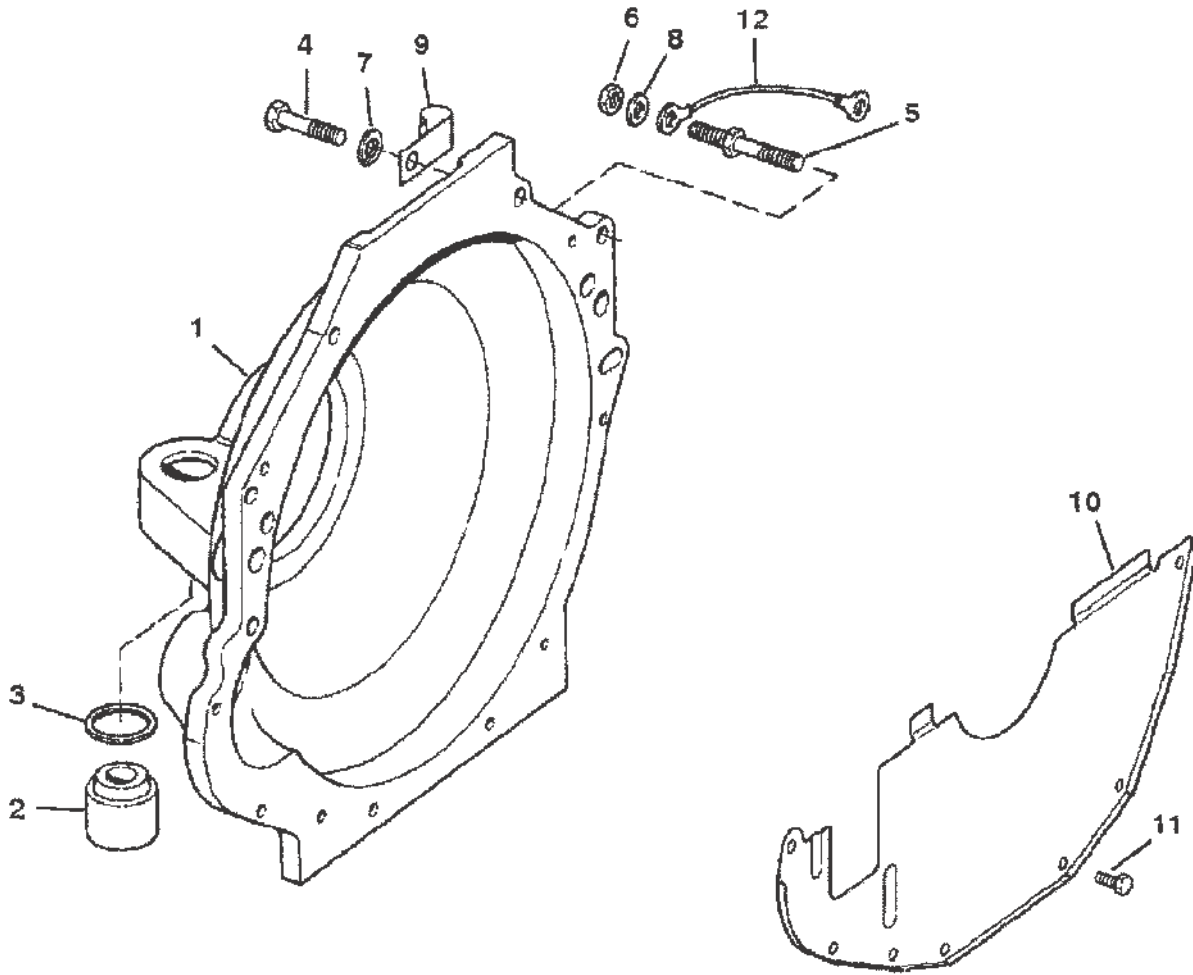

FLYWHEEL HOUSING

37736

FLYWHEEL HOUSING

Ref #	Part Class	Part Number	Description	Comments	Qty	Note
1	0000	12675A7	HOUSING ASSEMBLY Flywheel		1	
2	0000	88791	MOUNT		2	
3	0023	99322	SPACER		2	
4	0010	37612	SCREW (.375-16 x 1.250)		4	
4	0010	358701	SCREW (.375-16 x 2.00)		1	
5	0016	64066	STUD (.375-16 x 2.750) Special		2	
6	0011	32219	NUT (.375-16)		2	
7	0013	35048	LOCKWASHER (.375)		7	
8	0012	20572	WASHER (.390 x .750 x .093)		1	
9		NA	NOT AVAILABLE Not sold with this model		0	
10	0000	818719A1	COVER		1	
11	0010	32773	SCREW (.250-20 x .875)		7	
12	0084	62826A6	CABLE ASSEMBLY Ground (13.00 Inches) Black		1