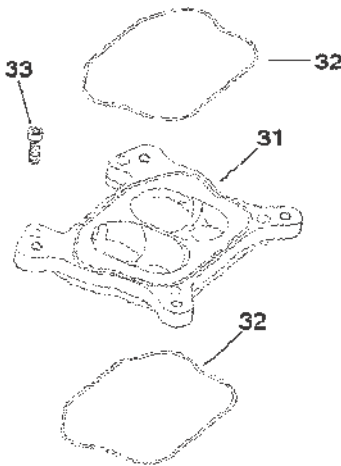

CARBURETOR AND LINKAGE

7.4L BRAVO ONE & TWO WITH O-RINGS