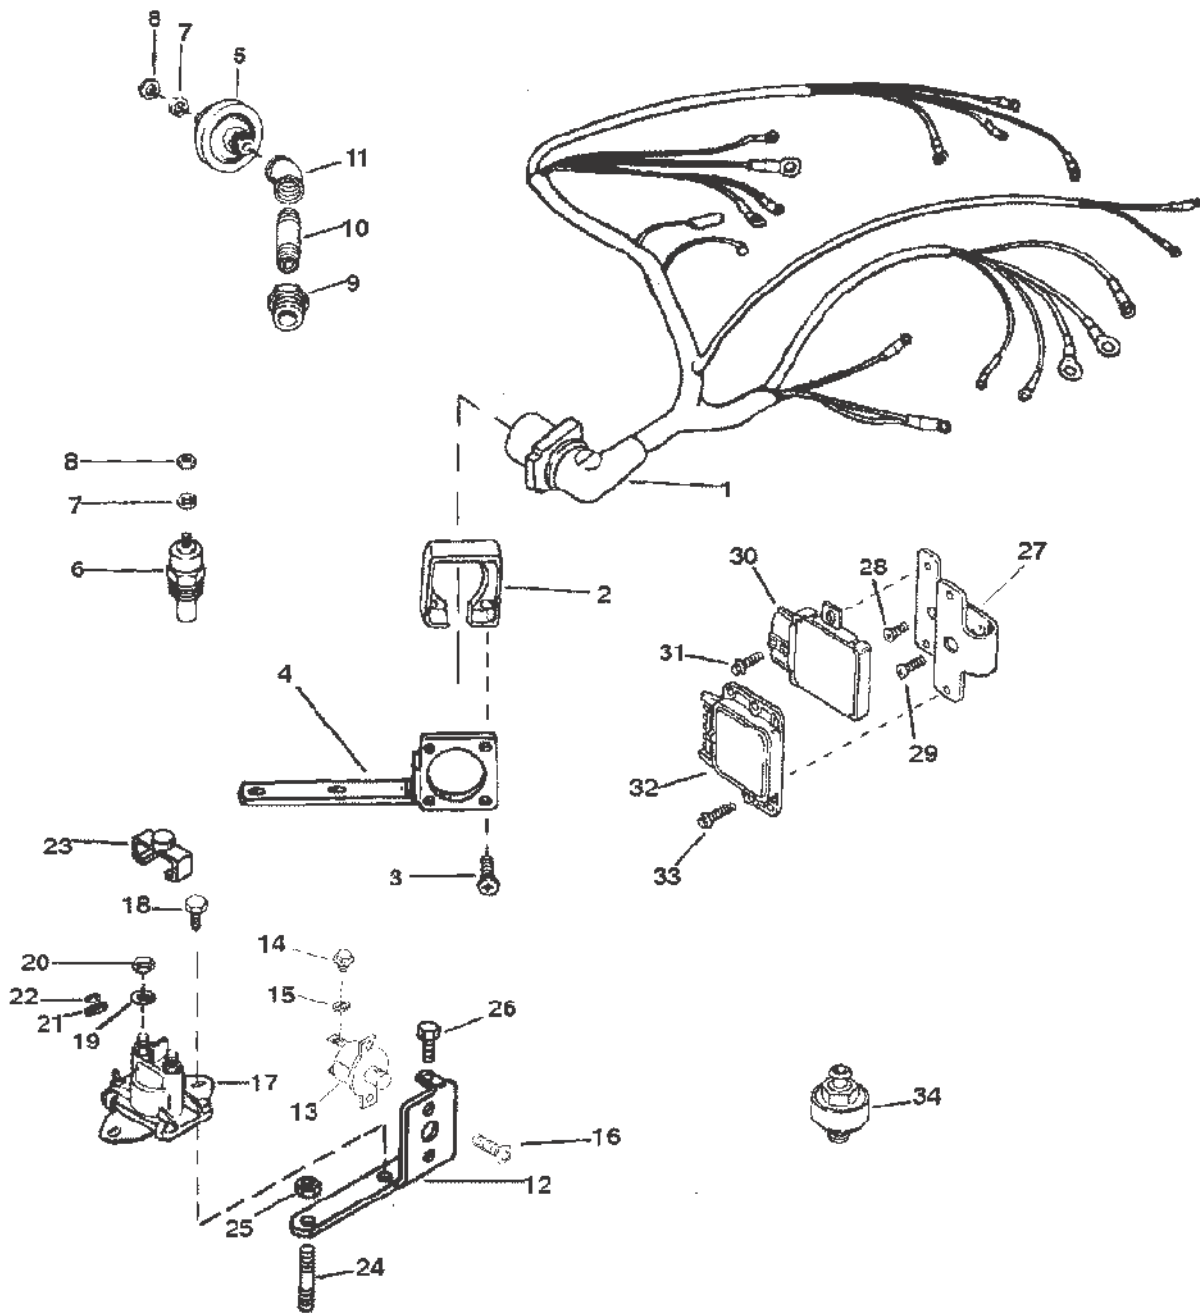

WIRING HARNESS/ELECTRICAL (THUNDERBOLT V IGNITION)

38844

RESOURCE NOTES:
THUNDERBOLT V IGNITION

WIRING HARNESS/ELECTRICAL (THUNDERBOLT V IGNITION)

Ref #	Part Class	Part Number	Description	Comments	Qty	Note
1	0084	806744A2	HARNESS ASSEMBLY		1	
2	0000	26079A2	PLATE KIT Wire Harness Mount		1	
3	0010	15001	SCREW (#8-16 x .875)		4	
4	0000	805468T	BRACKET		1	
5	0000	815425	SENDER ASSEMBLY Oil Pressure		1	
5	0000	37293	SENDER ASSEMBLY Oil Pressure (DUAL)		OPT	[1]
6	0000	97257A1	SENDER ASSEMBLY Water Temperature		1	
6	0000	49734A1	SENDER ASSEMBLY Water Temperature (DUAL)		OPT	[1]
7	0013	26996	LOCKWASHER (#10) Stainless Steel		2	
8	0011	68219	NUT (#10-32) Stainless Steel		2	
9	0022	48556	BUSHING Reducer (.250 To .125)		1	
10	0022	42554	NIPPLE		1	
11	0022	46932	ELBOW		1	
12	0000	805368T	BRACKET Electrical		1	
13	0088	806950	BREAKER Circuit - 50 Ampere		1	
14	0010	68513	SCREW (#10-32 x .375) Stainless Steel		2	
15	0013	26996	LOCKWASHER (#10) Stainless Steel		2	
16	0010	57583	SCREW (#8-32 x .375)		2	
17	0089	96158	SOLENOID Starter		1	
18	0010	805564	SCREW (.250-20 x .750)		2	
19	0013	26992	LOCKWASHER (.250) Stainless Steel		2	
20	0011	94330	NUT (.250-20) Brass		2	
21	0013	26996	LOCKWASHER (#10) Stainless Steel		2	
22	0011	68219	NUT (#10-32) Stainless Steel		2	
23	0085	97861	INSULATOR		1	
24	0016	805459	STUD Mercathode Mounting		1	
25	0011	46438	NUT (#10-32)		1	
26	0010	805565	SCREW (#10-32 x .750)		1	
27	0000	806735T	BRACKET		1	
28	0010	806834	SCREW (FLATHEAD)		1	
29	0010	806835	SCREW (10-32 x .50)		1	
30	0000	806959T4	MODULE (7.4L BRAVO I & II)		1	
28	0000	806960T4	IGNITION CONTROL MODULE (7.4L BRAVO III)		1	
28	0000	806745T5	MODULE (454 MAGNUM)		1	
31	0010	806826	SCREW (#8-32 x .250)		2	
32	0000	805443T	MODULE ASSEMBLY		1	
33	0010	806827	SCREW (#8-32 x .380)		2	
34	0000	805544T	SENSOR ASSEMBLY		1	

WIRING HARNESS/ELECTRICAL (THUNDERBOLT V IGNITION)