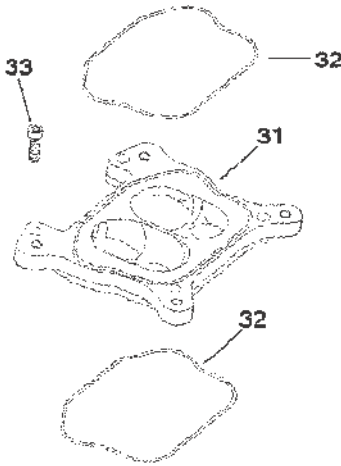

CARBURETOR AND LINKAGE

7.4L BRAVO ONE & TWO WITH O-RINGS

7.4L BRAVO ONE & TWO WITH GASKETS

7.4L BRAVO THREE

454 MAGNUM

38883