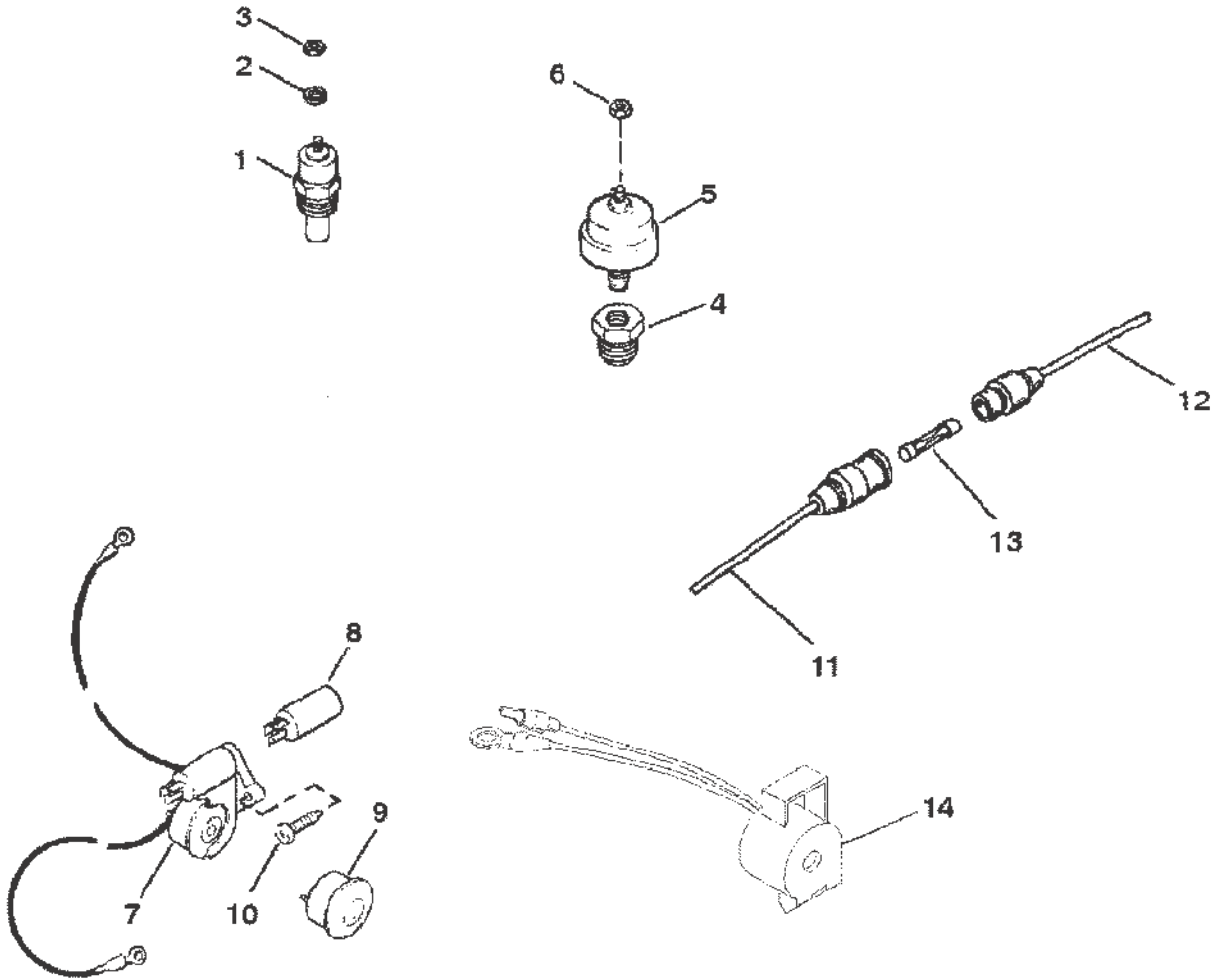

AUDIO WARNING SYSTEM

38898

AUDIO WARNING SYSTEM

Ref #	Part Class	Part Number	Description	Comments	Qty	Note
1	0000	48952	SWITCH ASSEMBLY	NUT CONNECTION	1	
2	0013	26996	LOCKWASHER (#10) Stainless Steel	NUT CONNECTION	1	
3	0011	45076	NUT (#10-32) Brass	NUT CONNECTION	1	
4	0022	64013	FITTING (.375 Male To .125 Female)	NUT CONNECTION	1	
1	0087	806951	SWITCH Water Temperature	PUSH-ON CONNECTION	1	
4	0022	805059	FITTING	PUSH-ON CONNECTION	1	
5	0087	805605A1	SWITCH ASSEMBLY		1	
6	0011	45076	NUT (#10-32) Brass		1	
7	0000	86047A16	HOUSING KIT		1	
8	0000	86045	TIMER		1	
9	0000	68878A6	HORN ASSEMBLY Buzzer Alarm		1	
10	0010	69013	SCREW (#10-16 x .880)		2	
11	0084	95084A9	CABLE ASSEMBLY (91.00 Inches) Red/Purple Strip		1	
12	0084	95084A10	CABLE ASSEMBLY (5.00 Inches) Red		1	
13	0088	79091	FUSE 20 Ampere		1	
14	0000	816492A6	ALARM KIT		1