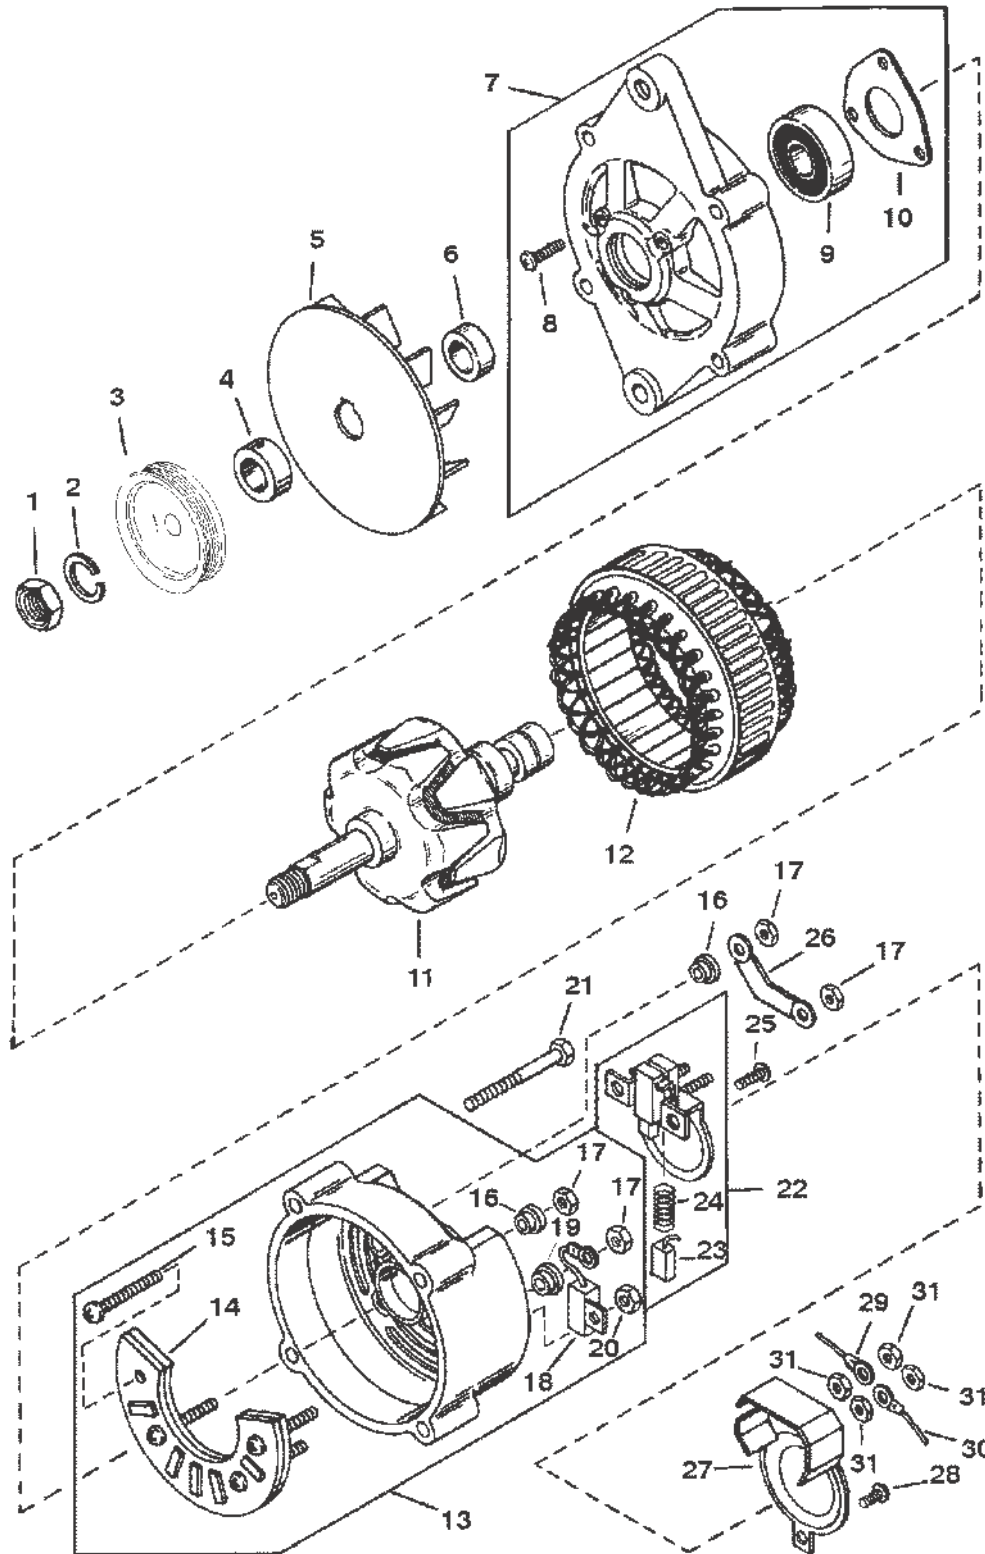

ALTERNATOR (MANDO # AC155603)

37599

ALTERNATOR (MANDO # AC155603)

ALTERNATOR (MANDO # AC155603)

Ref #	Part Class	Part Number	Description	Comments	Qty	Note
-	0000	817119A4	ALTERNATOR		1	[1]
1	0011	42768	NUT		1	
2	0013	42769	LOCKWASHER		1	
3	0000	42770	PULLEY		1	
4	0023	811865	SPACER		1	
5	0000	811866	FAN		1	
6	0023	811867	SPACER		1	
7	0000	811868	BRACKET ASSEMBLY Front		1	
8	0010	811869	SCREW		3	
9	0030	811870	BEARING Ball		1	
10	0000	811871	RETAINER		1	
11	0000	811872	ROTOR ASSEMBLY		1	
12	0000	811873	STATOR ASSEMBLY		1	
13	0000	811874	BRACKET ASSEMBLY Rear		1	
14	0000	811875	RECTIFIER ASSEMBLY		1	
15	0010	811876	SCREW		1	
16	0000	811877	HOLD		1	
17	0011	811878	NUT		2	
18	0000	811879	CONDENSER ASSEMBLY		1	
19	0000	811880	HOLD		1	
20	0011	811881	NUT		1	
21	0010	42773	THRU BOLT		4	
22	0000	811883	REGULATOR ASSEMBLY		1	
23	0000	811884	BRUSH		2	
24	0024	811885	SPRING		2	
25	0010	811886	SET SCREW		2	
26	0000	811887	TERMINAL		1	
27	0000	811888	COVER		1	
28	0010	811889	SET SCREW		1	
29	0084	811890	WIRE Red		1	
30	0084	811891	WIRE Purple		1	
31	0011	811878	NUT		4	

PART NOTES:

1. [1] - Alternate part numbers:
   817119A 4QS
   817119R01Reman