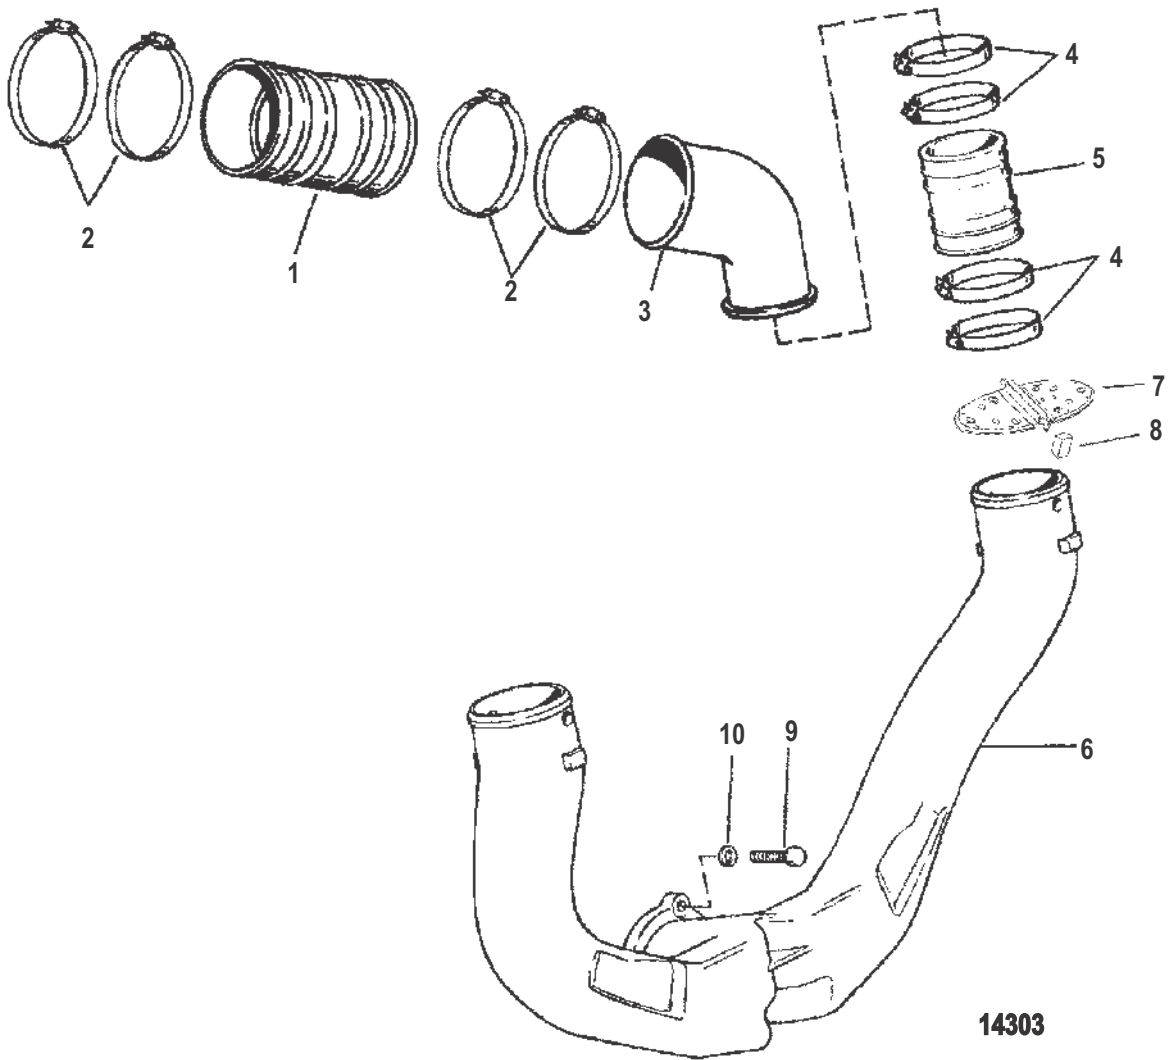

EXHAUST SYSTEM (7.4L BRAVO)

EXHAUST SYSTEM (7.4L BRAVO)

Ref #	Part Class	Part Number	Description	Comments	Qty	Note
1	0032	44348T	TUBE		2	
2	0054	815504372	CLAMP Worm Gear		8	
3	0000	44267T	ELBOW Exhaust		2	
4	0054	815504372	CLAMP Worm Gear		8	
5	0032	14358T	TUBE		2	
6	0000	807130A4	PIPE		1	
7	0000	807166A1	SHUTTER ASSEMBLY Water		2	
8	0025	807167	GROMMET		4	
NS	0000	14348A1	SHUTTER ASSEMBLY Water	(OLD DESIGN)	1	
9	0010	58640	SCREW (.375-16 x 1.25)		4	
10	0013	41471	LOCKWASHER (.375)		4