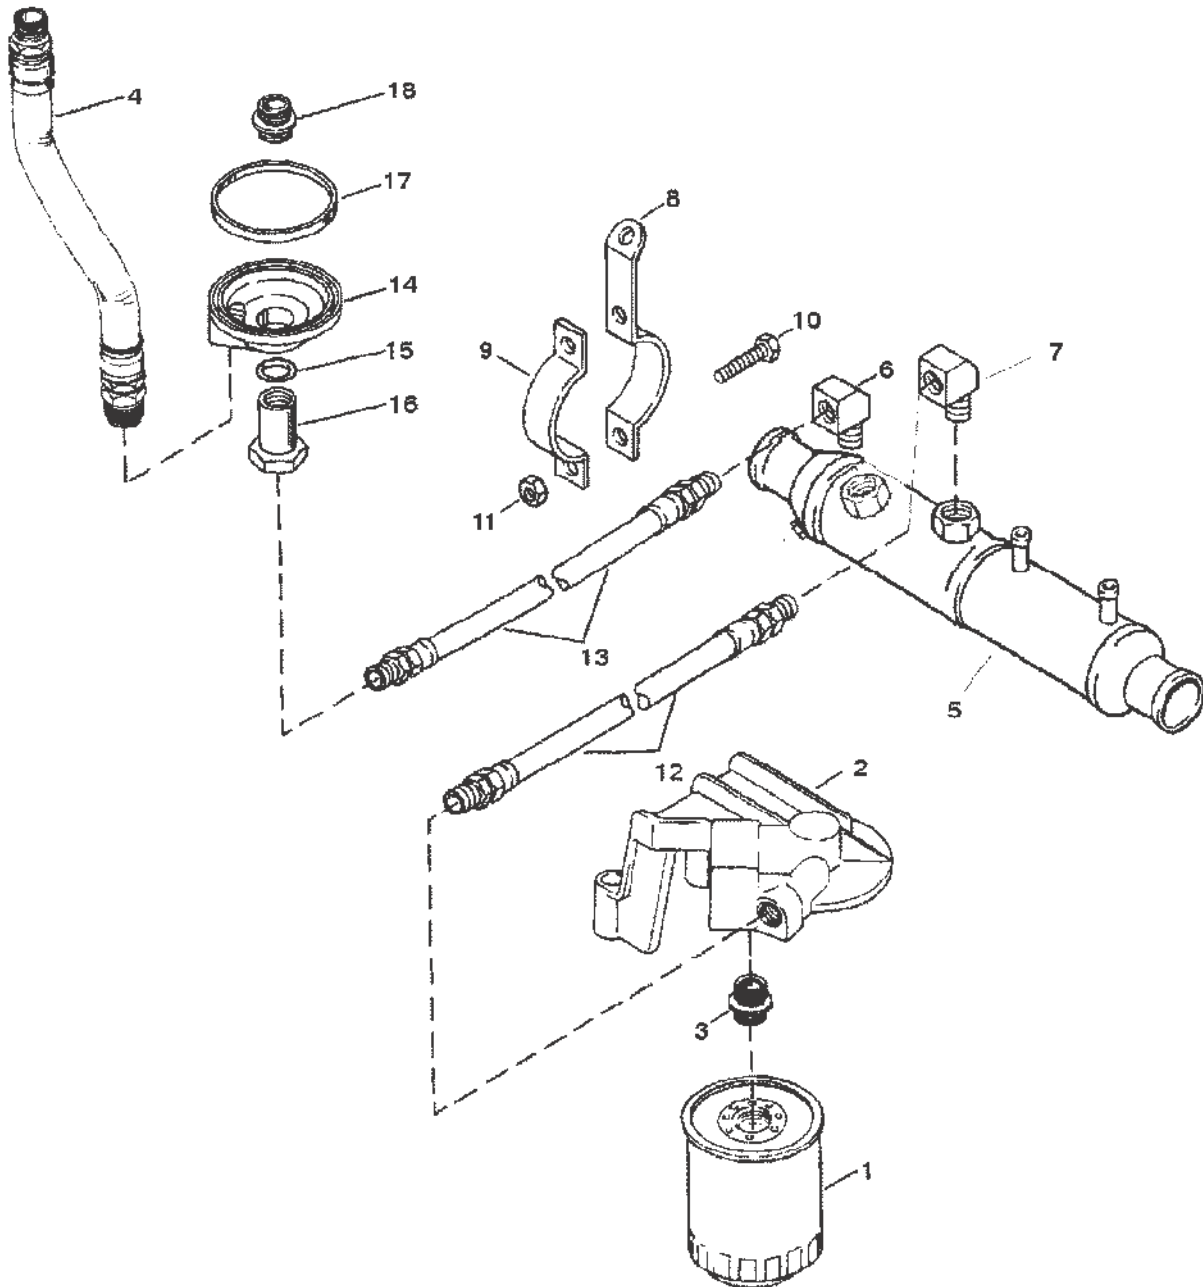

Cat.# 90-82172392

EXHAUST PLATE (454 MAGNUM)

Ref #	Part Class	Part Number	Description	Comments	Qty	Note
1	0000	97350T1	PLATE		1	
2	0010	98794	SCREW (.375-16 x 1.00)		4	
3	0013	41471	LOCKWASHER (.375)		4	

EXHAUST PLATE (454 MAGNUM)

OIL FILTER AND ADAPTOR (7.4L BRAVO) S/N:0F114759 & BELOW

38893