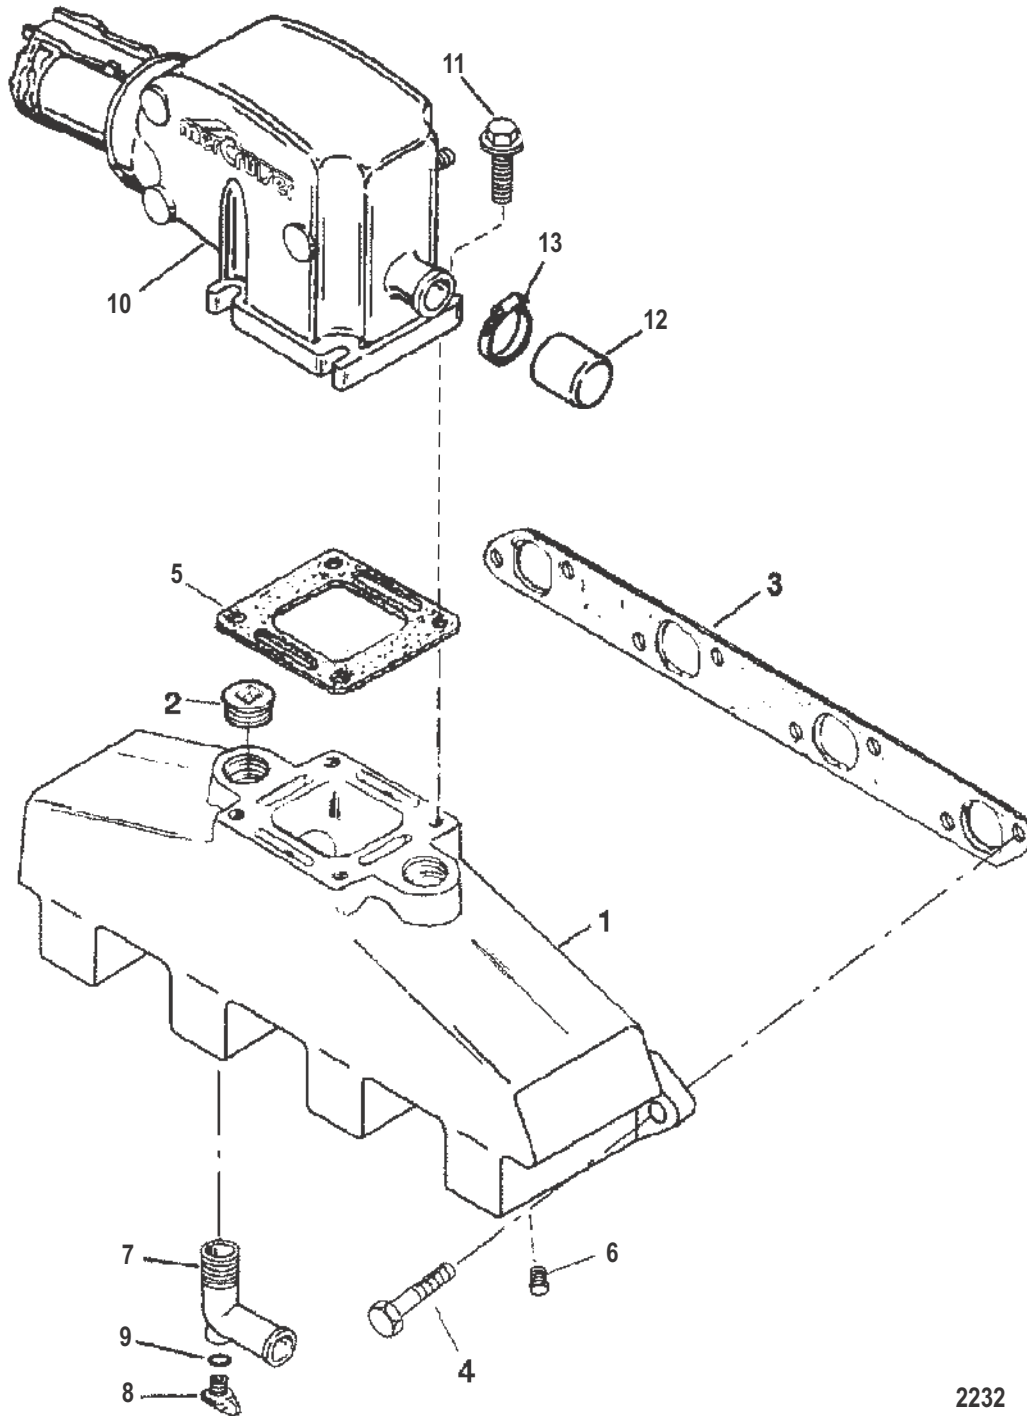

PART NOTES:

[1] - PART IS NEW AND LISTED FOR THE FIRST TIME

EXHAUST MANIFOLD AND EXHAUST ELBOW

2232

EXHAUST MANIFOLD AND EXHAUST ELBOW

EXHAUST MANIFOLD AND EXHAUST ELBOW

Ref #	Part Class	Part Number	Description	Comments	Qty	Note
1	0000	89011A8	MANIFOLD ASSEMBLY		2	
2	0022	33198A1	PLUG (3/4-14)		AR	[1]
3	0027	46820	GASKET		2	[2]
4	0010	37612	SCREW (.375-16 x 1.250)		8/16	
4	0010	48424	SCREW (.375-16 x 1.620)		8	
5	0027	41813	GASKET		2	[2]
6	0022	73379	PLUG (.250-18)		2	
7	0022	806926A1	ELBOW KIT Drain		2	
8	0022	806608A1	PLUG KIT (.500-13) Royal Blue		2	[3]
9	0025	806609	QUAD RING		2	
10	0000	816900A5	ELBOW ASSEMBLY Exhaust	(PORT)	1	
10	0000	816900A9	ELBOW ASSEMBLY	(STARBOARD)	1	
11	0010	12244	SCREW (.375-16 x 1.00)		6	
11	0010	668631	SCREW (.375-16 x 2.500)	[0F114759] & Below	2	
11	0010	98534	SCREW (.375-16 x 2.30)	[0F114760] & Up	2	
12	0019	805727	CAP Rubber		2	
13	0054	815504220	CLAMP Worm Gear		2	
-	0000	93320A7	RISER KIT Exhaust (3.00 Inch)	CONTAINS 2 RISERS	1	
-	0000	93322A5	RISER KIT Exhaust (6.00 Inch)	CONTAINS 2 RISERS	1	
-	0027	811547A92	GASKET SET Engine	(7.4L BRAVO)	1	
-	0027	811572A92	GASKET SET Overhaul	(454 MAGNUM)	1	