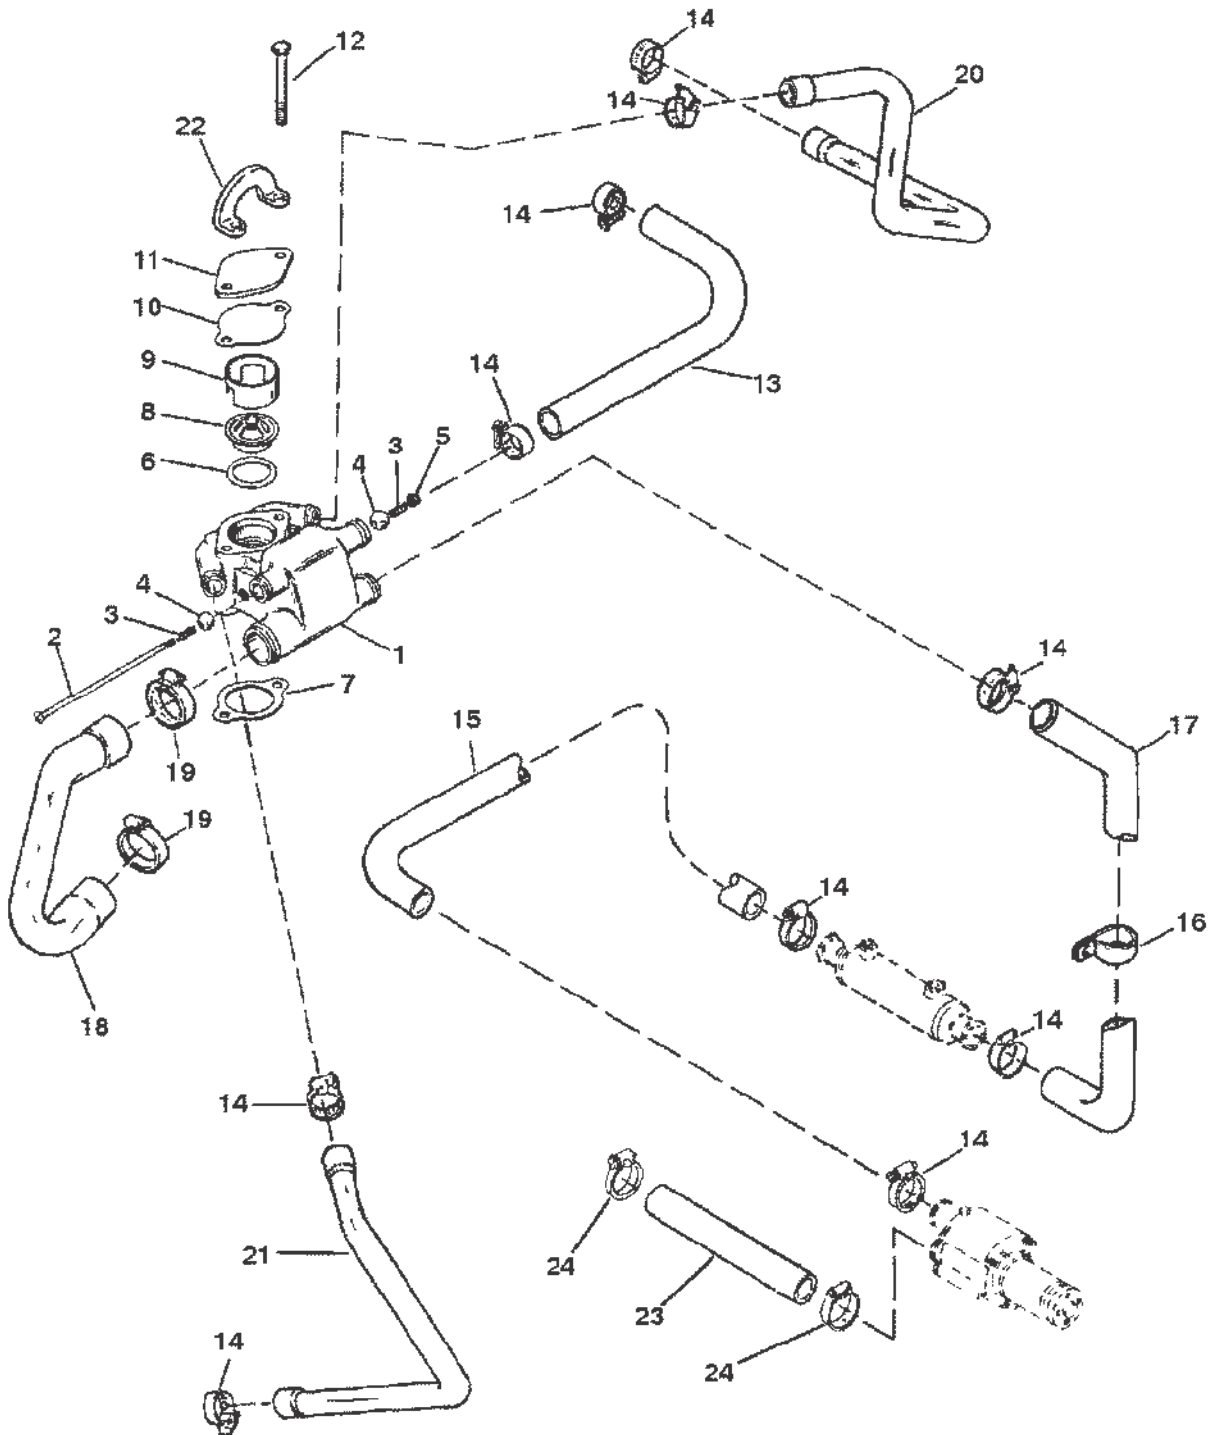

EXHAUST MANIFOLD AND EXHAUST ELBOW

Ref #	Part Class	Part Number	Description	Comments	Qty	Note
1	0000	89011A8	MANIFOLD ASSEMBLY		2	
2	0022	33198A1	PLUG (3/4-14)		AR	[1]
3	0027	46820	GASKET		2	[2]
4	0010	37612	SCREW (.375-16 x 1.250)		8/16	
4	0010	48424	SCREW (.375-16 x 1.620)		8	
5	0027	41813	GASKET		2	[2]
6	0022	73379	PLUG (.250-18)		2	
7	0022	806926A1	ELBOW KIT Drain		2	
8	0022	806608A1	PLUG KIT (.500-13) Royal Blue		2	[3]
9	0025	806609	QUAD RING		2	
10	0000	816900A5	ELBOW ASSEMBLY Exhaust	(PORT)	1	
10	0000	816900A9	ELBOW ASSEMBLY	(STARBOARD)	1	
11	0010	12244	SCREW (.375-16 x 1.00)		6	
11	0010	668631	SCREW (.375-16 x 2.500)	[0F114759] & Below	2	
11	0010	98534	SCREW (.375-16 x 2.30)	[0F114760] & Up	2	
12	0019	805727	CAP Rubber		2	
13	0054	815504220	CLAMP Worm Gear		2	
-	0000	93320A7	RISER KIT Exhaust (3.00 Inch)	CONTAINS 2 RISERS	1	
-	0000	93322A5	RISER KIT Exhaust (6.00 Inch)	CONTAINS 2 RISERS	1	
-	0027	811547A92	GASKET SET Engine	(7.4L BRAVO)	1	
-	0027	811572A92	GASKET SET Overhaul	(454 MAGNUM)	1	

PART NOTES:

1. [1] - AS REQUIRED
2. [2] - COMPONENT OF OVERHAUL GASKET SET (7.4L BRAVO)
   COMPONENT OF OVERHAUL GASKET SET (454 MAGNUM)
3. [3] - Alternate part numbers:
   806608A 1Service Part
   806608Q01QS

STAT HOUSING (STANDARD COOLING) S/N: 0F351999 & BELOW

38884

RESOURCE NOTES:

7.4L BRAVO (S/N: 0F351999 AND BELOW); 454 MAG. (S/N: 0F304999 AND BELOW)

THERMOSTAT HOUSING (STANDARD COOLING) S/N: 0F351999 & BELOW