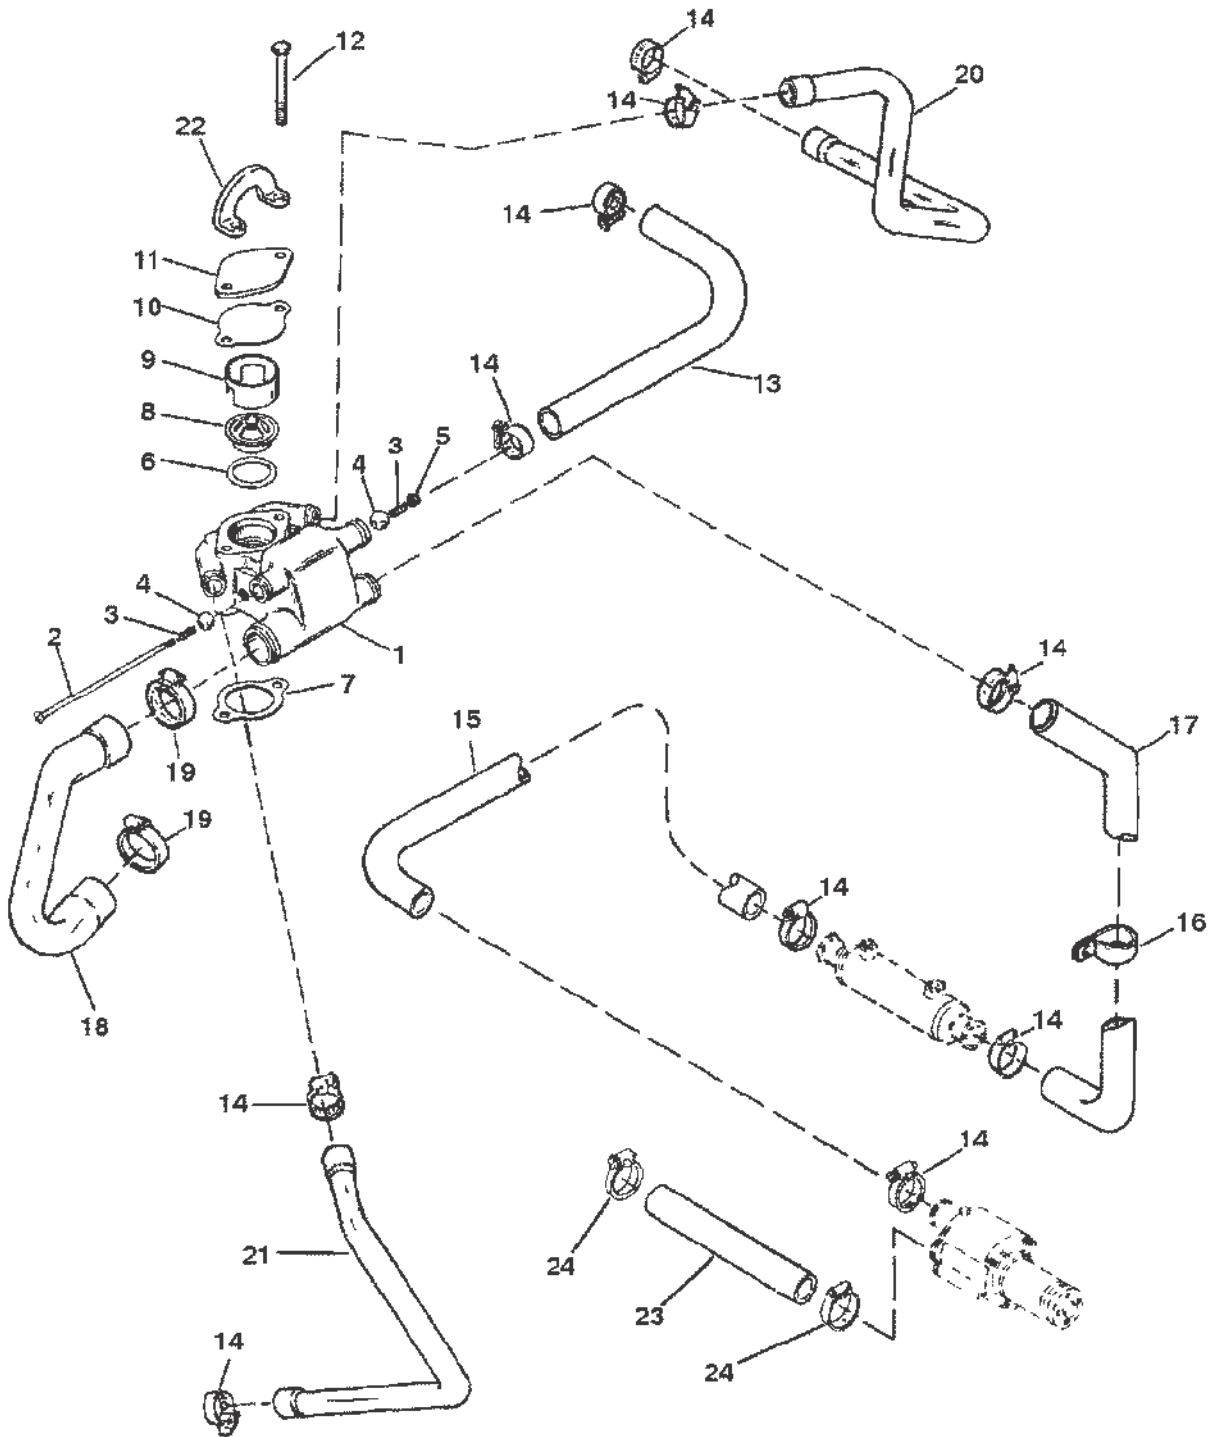

THERMOSTAT HOUSING (STANDARD COOLING) S/N: 0F3519999 & B

Ref #	Part Class	Part Number	Description	Comments	Qty	Note
1	0000	16413A9	HOUSING ASSEMBLY Thermostat		1	
2	0010	17989	SCREW (#10-32 x 8.600)	IF APPLICABLE	1	
3	0024	75533	SPRING	IF APPLICABLE	2	
4	0030	98475	BALL Nylon	IF APPLICABLE	2	
5	0011	29488	NUT (#10-32)	IF APPLICABLE	1	
6	0025	30224	O-RING (1.859 x .139)		1	[1]
7	0027	530451	GASKET		1	[2]
8	0000	8072521	THERMOSTAT		1	[3]
9	0023	806922	SLEEVE		1	
10	0027	331792	GASKET		2	[4]
11	0000	17494A1	COVER KIT		1	
12	0010	60410	SCREW (.375-16 x 4.250)		2	
13	0032	817433	HOSE (MOLDED)		2	
14	0054	815504220	CLAMP Worm Gear		AR	[5]
15	0032	818741	HOSE	(7.4L BRAVO)	1	
15	0032	821418	HOSE	(454 MAGNUM)	1	
16	0054	47715	CLIP		1	
17	0032	16011	HOSE Thermostat Housing	(7.4L BRAVO)	1	
17	0032	160111	HOSE	(454 MAGNUM)	1	
18	0032	897181	HOSE	(7.4L BRAVO I & II)	1	
18	0032	897183	HOSE	(7.4L BRAVO III & 454 MAGNUM)	1	
19	0054	815504232	CLAMP Worm Gear (2.50 Diameter)		2	
20	0032	89749	HOSE	(PORT)	1	
21	0032	897301	HOSE	(STARBOARD)	1	
22	0000	12552	LIFTING EYE		1	
23	0032	1743579	HOSE (96.00 Inches Bulk)		1	
24	0054	815504222	CLAMP Worm Gear (1.98 Diameter)		2	
-	0027	811547A92	GASKET SET Engine	(7.4L BRAVO)	1	
-	0027	811572A92	GASKET SET Overhaul	(454 MAGNUM)	1	

PART NOTES:

1. [1] - Alternate part numbers:
   30224Service Part
   30224QQS
   COMPONENT OF OVERHAUL GASKET SET (7.4L BRAVO)
   COMPONENT OF OVERHAUL GASKET SET (454 MAGNUM)
2. [2] - Alternate part numbers:
   53045 1Service Part
   53045Q01QS
   COMPONENT OF OVERHAUL GASKET SET (7.4L BRAVO)
   COMPONENT OF OVERHAUL GASKET SET (454 MAGNUM)

THERMOSTAT HOUSING (STANDARD COOLING) S/N: 0F3519999 & BELOW

STAT HOUSING (STANDARD COOLING) S/N: 0F3519999 & BELOW

38884

THERMOSTAT HOUSING (STANDARD COOLING) S/N: 0F3519999 & BELOW