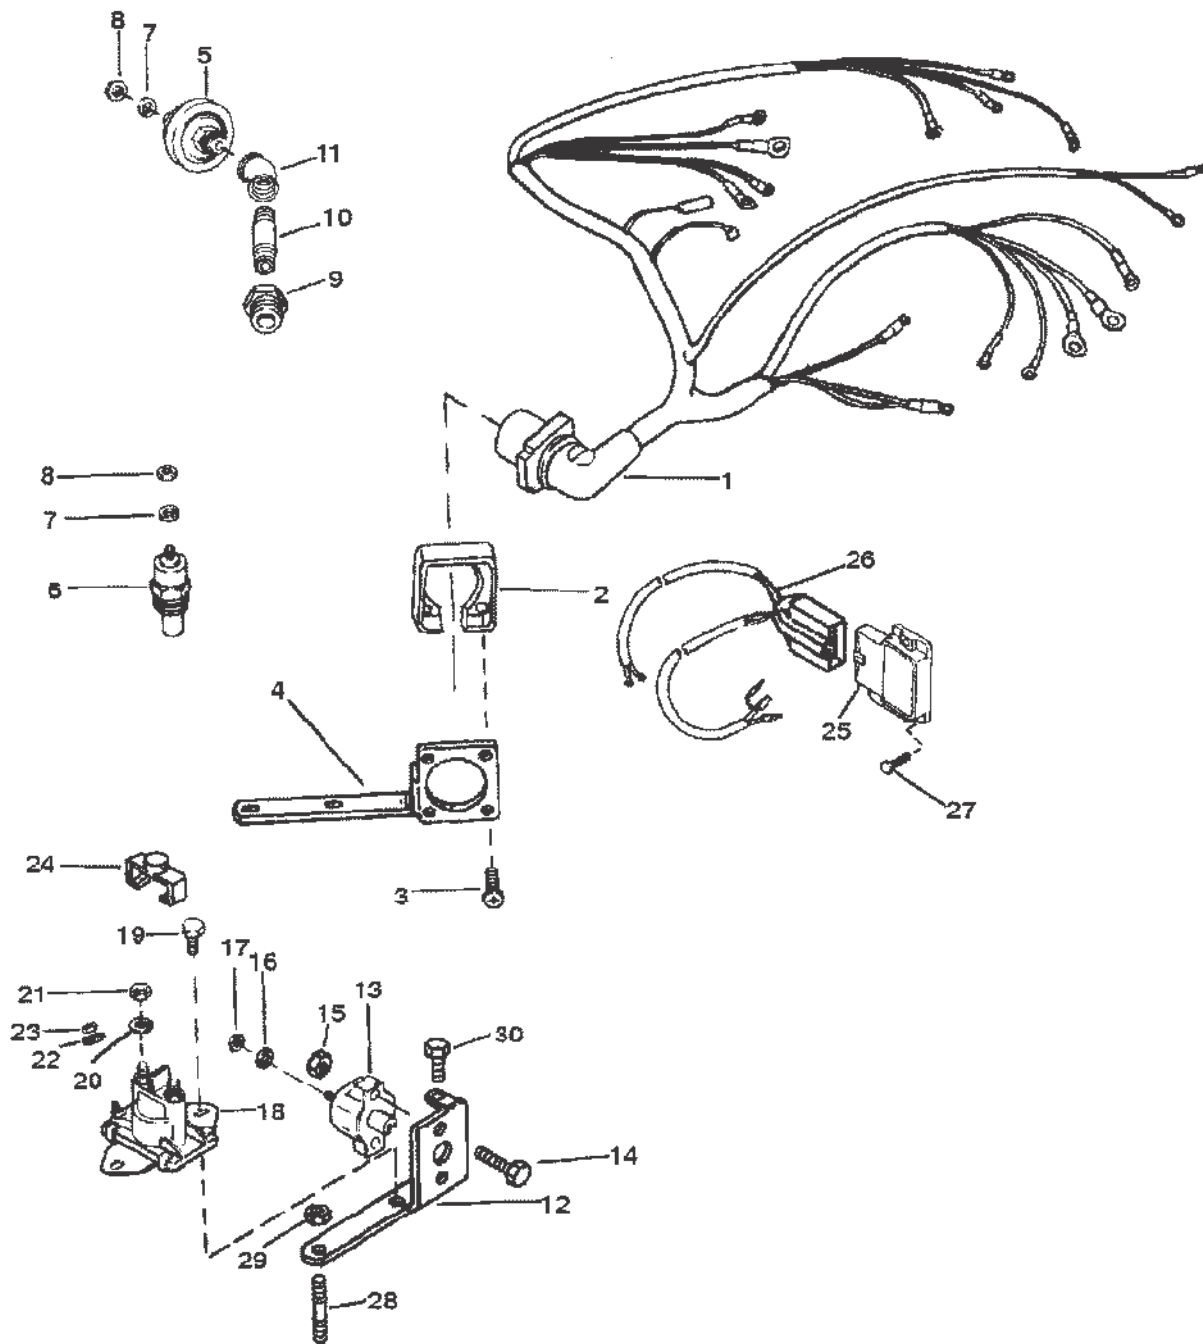

PART NOTES:

[1] - OPTIONAL

WIRING HARNESS/ELECTRICAL (MOUNTED ON EXHAUST ELBOW)TB IV

WIRING HARNESS/ELECTRICAL (MOUNTED ON DISTRIBUTOR) TB IV

38842

RESOURCE NOTES:

IGNITION MODULE IS MOUNTED ON DISTRIBUTOR THUNDERBOLT IV IGNITION