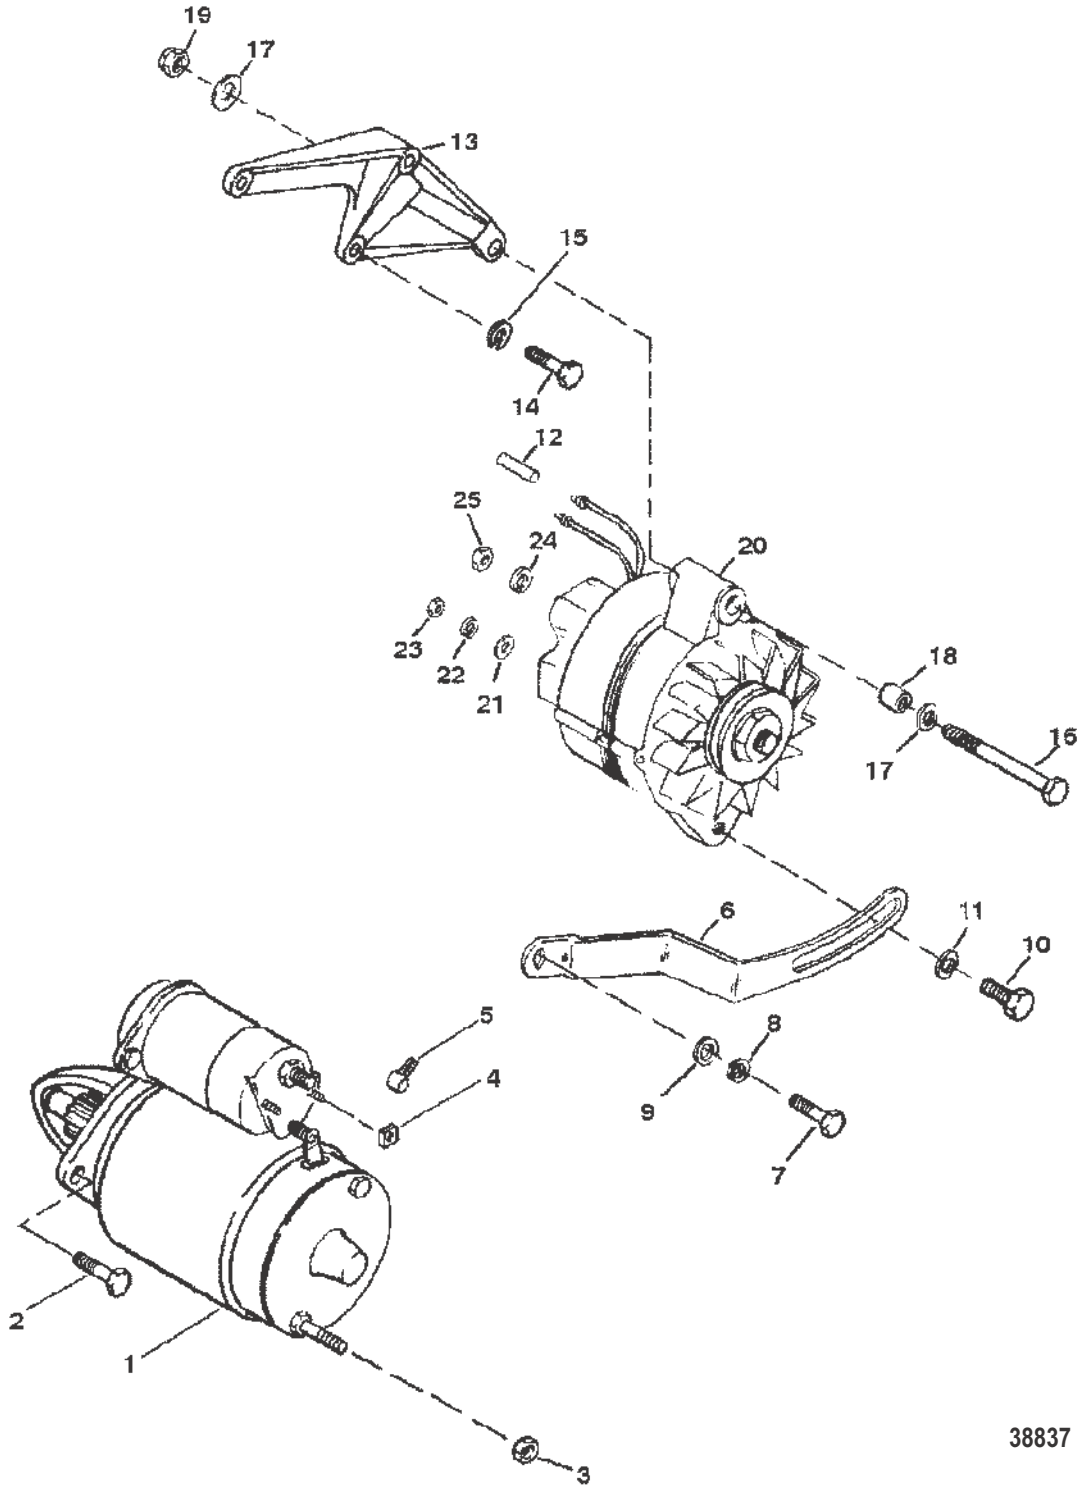

STARTER AND ALTERNATOR

38837

STARTER AND ALTERNATOR

Ref #	Part Class	Part Number	Description	Comments	Qty	Note
25	0011	64015	NUT (.250-20)	PRESTOLITE #8EM2003KA & MANDO #AR-150	1	
20	0000	817119A4	ALTERNATOR	MANDO #AC-155603	1	[3]
21	0012	96457	WASHER Phenolic (.27 x .81 x .062)	MANDO #AC-155603	1	
22	0013	26996	LOCKWASHER (#10) Stainless Steel	MANDO #AC-155603	1	
23	0011	79989	NUT (#10-24) Stainless Steel	MANDO #AC-155603	1	
24	0013	26992	LOCKWASHER (.250) Stainless Steel	MANDO #AC-155603	1	
25	0011	94330	NUT (.250-20) Brass	MANDO #AC-155603	1	

PART NOTES:

- [1] - Alternate part numbers:
  806964A 3QS
  864340R02Reman
- [2] - Alternate part numbers:
  817119R01Reman
  92497A 3QS
- [3] - Alternate part numbers:
  817119A 4QS
  817119R01Reman