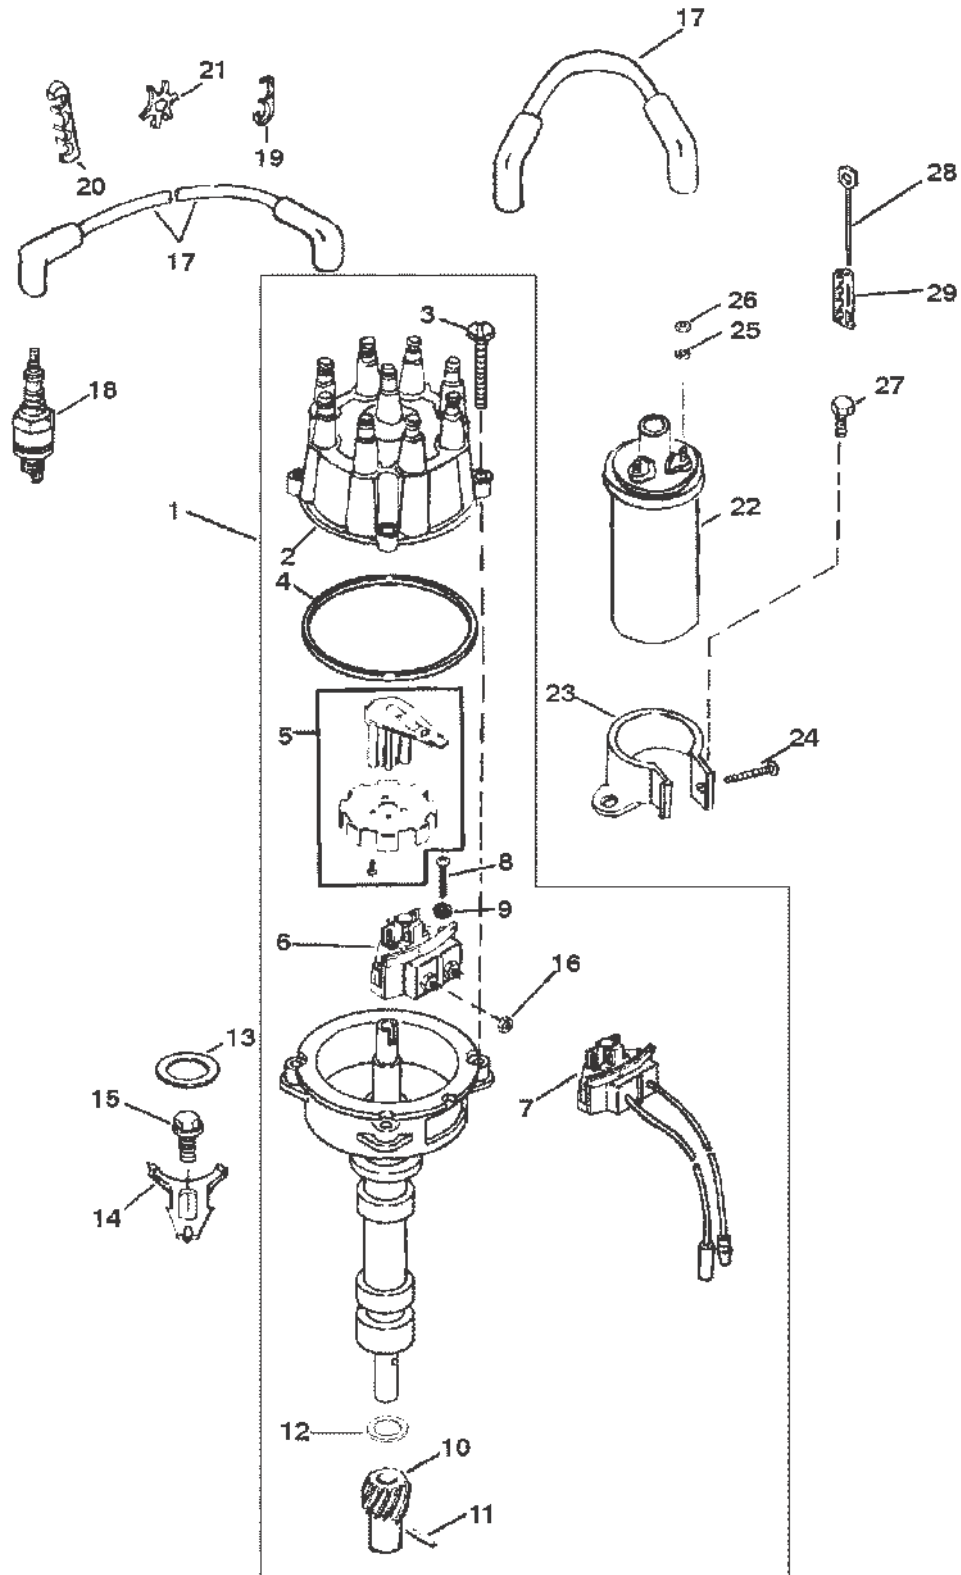

WIRING HARNESS/ELECTRICAL (THUNDERBOLT V IGNITION)

WIRING HARNESS/ELECTRICAL (THUNDERBOLT V IGNITION)

38844

WIRING HARNESS/ELECTRICAL (THUNDERBOLT V IGNITION)

Cat.# 90-82172392

WIRING HARNESS/ELECTRICAL (THUNDERBOLT V IGNITION)

PART NOTES:

[1] - OPTIONAL

DISTRIBUTOR AND IGNITION COMPONENTS

38845

DISTRIBUTOR AND IGNITION COMPONENTS

Ref #	Part Class	Part Number	Description	Comments	Qty	Note
1	0000	90747A27	DISTRIBUTOR ASSEMBLY		1	[1]
1	0000	805185A26	DISTRIBUTOR ASSEMBLY		1	[2]
2	0000	805759A2	CAP ASSEMBLY		1	[3]
3	0010	90926	SCREW (#10-32 x .810)		4	
4	0027	805760	GASKET		1	
5	0000	13524A1	WHEEL ASSEMBLY		1	[4]
6	0087	91019A3	SENSOR ASSEMBLY		1	[1]
7	0087	91019A6	SENSOR ASSEMBLY		1	[2]
8	0010	47618	SCREW (#10-32 x 1.00)		1	
9	0012	27736	WASHER		2	
10	0043	818807	GEAR		1	
11	0017	47617	PIN		1	
12	0012	90931	THRUST WASHER		1	
13	0027	344863	GASKET		1	[5]
14	0000	52185	CLAMP		1	
15	0010	806681	SCREW (.375-16 x .875)		1	
16	0011	68219	NUT (#10-32) Stainless Steel		2	
17	0084	816608A61	CABLE KIT		1	[6]
18	0033	59571	SPARK PLUG		8	[7]
19	0000	54676	RETAINER Two Wire		2	
20	0000	32783	RETAINER Three Wire		2	
21	0000	32784	RETAINER Four Wire		2	
22	0392	805570A2	COIL KIT		1	
23	0000	77294T	BRACKET		1	[1]
23	0000	65970T1	BRACKET		1	[2]
24	0010	41408	SCREW (#10-32 x 1.50)		1	
25	0013	26996	LOCKWASHER (#10) Stainless Steel		2	
26	0011	68219	NUT (#10-32) Stainless Steel		2	
27	0010	98261	SCREW (.375-16 x .750)		2	[1]
27	0010	92913	SCREW (.437-14 x .750)		1	[2]
28	0016	90096A1	STUD ASSEMBLY (#10-32 x Special)		2	
29	0054	72821	RETAINER		2	
-	0027	811547A92	GASKET SET Engine	(7.4L BRAVO)	1	
-	0027	811572A92	GASKET SET Overhaul	(454 MAGNUM)	1	