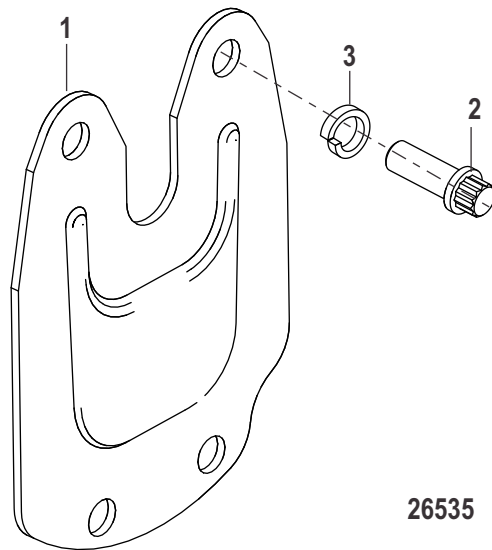

EXHAUST PLATE (454 MAGNUM)

Cat.# 90-82172392

EXHAUST PLATE (454 MAGNUM)

Ref #	Part Class	Part Number	Description	Comments	Qty	Note
1	0000	97350T1	PLATE		1	
2	0010	98794	SCREW (.375-16 x 1.00)		4	
3	0013	41471	LOCKWASHER (.375)		4	

EXHAUST PLATE (454 MAGNUM)