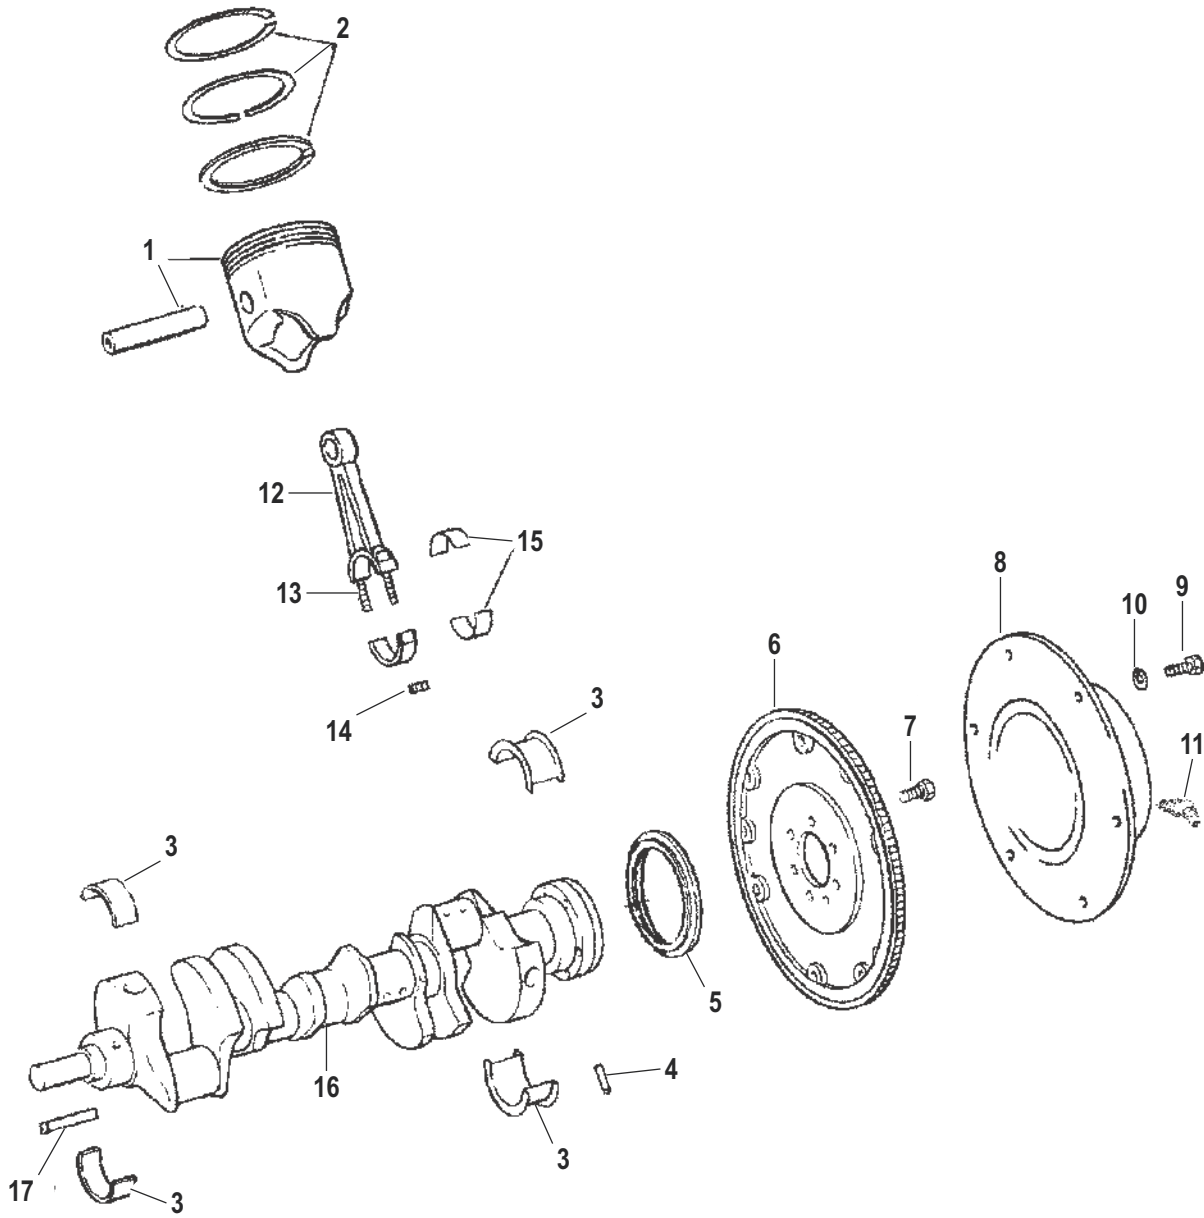

CRANKSHAFT AND CONNECTING RODS

35656

CRANKSHAFT AND CONNECTING RODS

Ref #	Part Class	Part Number	Description	Comments	Qty	Note
10	0012	20572	WASHER (.390 x .750 x .093)		6	
11	0022	49099	FITTING		2	
12	0614	3553	CONNECTING ROD	7.4L BRAVO	8	
12	0614	9641	CONNECTING ROD ASSEMBLY	454 MAGNUM	8	
13	0010	19234	SCREW (.437-20)	454 MAGNUM	16	
13	0010	52192	BOLT	7.4L BRAVO	16	
14	0011	37493	NUT (.375-24)	7.4L BRAVO	16	
14	0011	58056	NUT	454 MAGNUM	16	
15	0023	85726	BEARING SET Connecting Rod - Standard		8	
15	0023	85727	BEARING SET Connecting Rod - (.001 Undersize)		AR	[1]
15	0023	85728	BEARING SET Connecting Rod - (.002 Undersize)		AR	[1]
15	0023	85691	BEARING SET Connecting Rod - (.010 Undersize)		AR	[1]
15	0023	85729	BEARING SET Connecting Rod - (.020 Undersize)		AR	[1]
16	0429	811551	CRANKSHAFT	(7.4L BRAVO)	1	
16	0429	811552	CRANKSHAFT	(454 MAGNUM)	1	
17	0028	811558	KEY		1	
-	0027	811547A92	GASKET SET Engine	(7.4L BRAVO)	1	
-	0027	811572A92	GASKET SET Overhaul	(454 MAGNUM)	1	

PART NOTES:

1. [1] - AS REQUIRED
   [2] - COMPONENT OF OVERHAUL GASKET SET (7.4L BRAVO)
   COMPONENT OF OVERHAUL GASKET SET (454 MAGNUM)