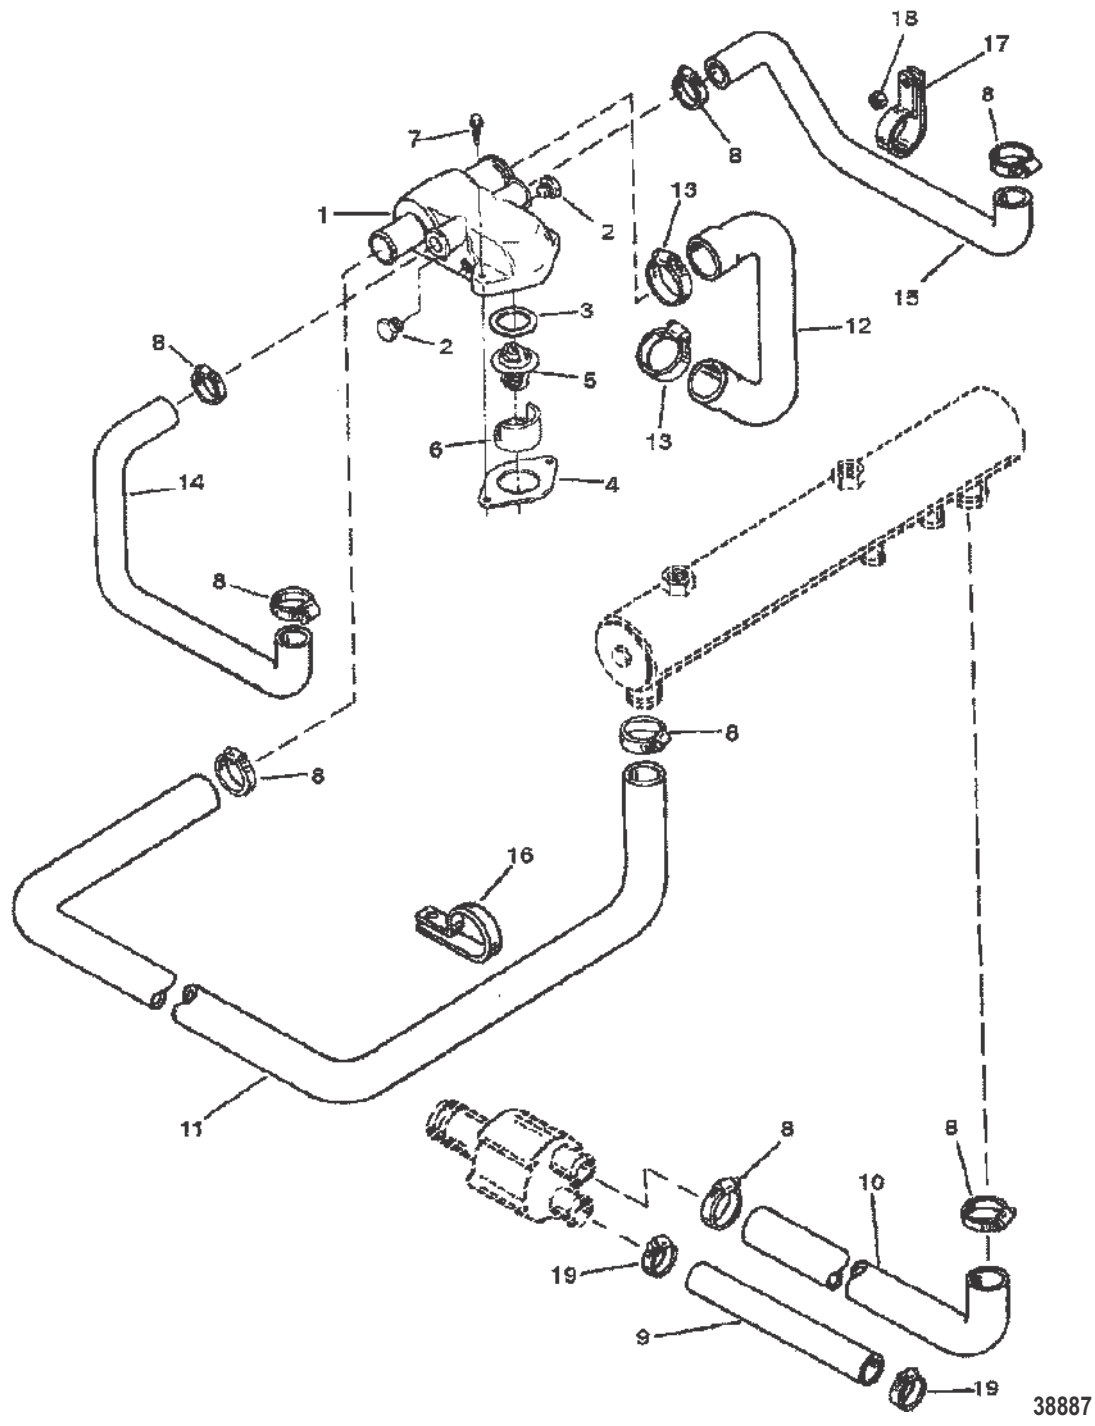

THERMOSTAT HOUSING (STANDARD COOLING) S/N: 0F305000 & UP

RESOURCE NOTES:

7.4L BRAVO (S/N: 0F352000 AND UP); 454 MAG. (S/N: 0F305000 AND UP)

THERMOSTAT HOUSING (STANDARD COOLING) S/N: 0F305000 & UP

THERMOSTAT HOUSING (STANDARD COOLING) S/N: 0F305000 & UP

Ref #	Part Class	Part Number	Description	Comments	Qty	Note
1	0000	806235A1	HOUSING ASSEMBLY Thermostat		1	
2	0022	32803	PLUG Pipe (.375-18) Brass		2	
3	0027	806871	GASKET		1	[1]
4	0027	530451	GASKET		1	[2]
5	0000	8072522	THERMOSTAT 71°C (160°F)		1	[3]
6	0023	806922	SLEEVE		1	
7	0010	98794	SCREW (.375-16 x 1.00)		2	
8	0054	815504220	CLAMP Worm Gear		AR	[4]
9	0032	1743579	HOSE (96.00 Inches Bulk)		1	
10	0032	818741	HOSE	(7.4L BRAVO)	1	
10	0032	821418	HOSE	(454 MAGNUM)	1	
11	0032	16011	HOSE Thermostat Housing	(7.4L BRAVO)	1	
11	0032	160111	HOSE	(454 MAGNUM)	1	
12	0032	897181	HOSE	(7.4L BRAVO I & II)	1	
12	0032	897183	HOSE	(7.4L BRAVO III & 454 MAGNUM)	1	
13	0054	815504232	CLAMP Worm Gear (2.50 Diameter)		2	
14	0032	89749	HOSE	(PORT)	1	
15	0032	897301	HOSE	(STARBOARD)	1	
16	0054	47715	CLIP		1	
17	0054	806616	CLAMP		1	
18	0011	22024	NUT (.437-14)		1	
19	0054	815504222	CLAMP Worm Gear (1.98 Diameter)		2	
-	0027	811547A92	GASKET SET Engine	(7.4L BRAVO)	1	
-	0027	811572A92	GASKET SET Overhaul	(454 MAGNUM)	1	

PART NOTES:

- [1] - COMPONENT OF OVERHAUL GASKET SET (7.4L BRAVO)
  COMPONENT OF OVERHAUL GASKET SET (454 MAGNUM)
- [2] - Alternate part numbers:
  53045 1Service Part
  53045Q01QS
  COMPONENT OF OVERHAUL GASKET SET (7.4L BRAVO)
  COMPONENT OF OVERHAUL GASKET SET (454 MAGNUM)
- [3] - Alternate part numbers:
  807252 2Service Part
  807252Q 5QS Kit
  807252T 5MPP Kit
- [4] - AS REQUIRED