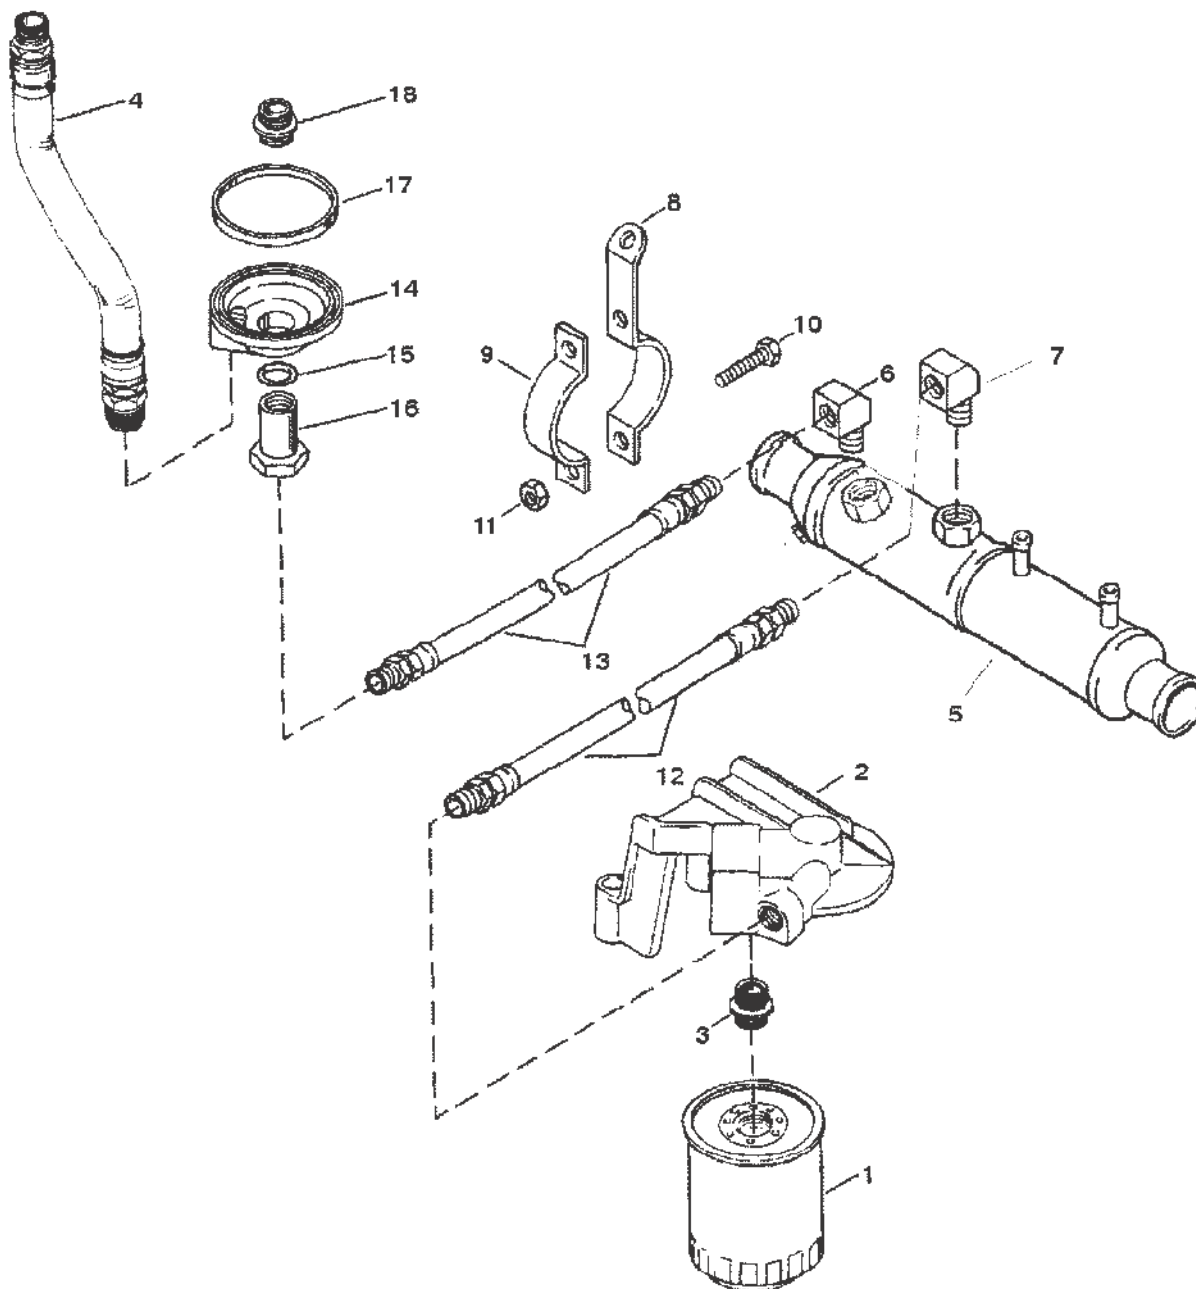

OIL FILTER AND ADAPTOR (7.4L BRAVO) S/N:0F114759 & BELOW

Ref #	Part Class	Part Number	Description	Comments	Qty	Note
1	0000	14957	FILTER Oil		1	[1]
2	0000	817403A4	BRACKET ASSEMBLY		1	
3	0022	814822	FITTING		1	
4	0032	8187436	HOSE		1	
5	0000	89690T	COOLER Oil		1	
6	0022	48246	ELBOW (90 DEG.)		1	
7	0022	48872	FITTING 45 Degree Elbow		1	
8	0000	63820T	BRACKET (LONG)		1	
9	0000	56328A1	BRACKET (SHORT)		1	
10	0010	60300	SCREW (.250-28 x .750)		2	
11	0011	30506	NUT (.250-28)		2	
12	0032	9235769	HOSE (42 IN.)		1	
13	0032	8187431	HOSE Oil		1	
14	0000	818400A1	ADAPTER		1	
15	0026	42077	SEAL		1	[2]
16	0022	818401	FITTING		1	
17	0027	91892	GASKET		1	[2]
18	0022	805632	CONNECTOR		1	
-	0027	811547A92	GASKET SET Engine	(7.4L BRAVO)	1	

PART NOTES:

1. [1] - Alternate part numbers:
   14957Service Part
   802885QQS
   802885TMPP
2. [2] - COMPONENT OF OVERHAUL GASKET SET (7.4L BRAVO)

OIL FILTER AND ADAPTOR (454 MAGNUM) S/N:0F114759 & BELOW

38893

OIL FILTER AND ADAPTOR (454 MAGNUM) S/N:0F114759 & BELOW