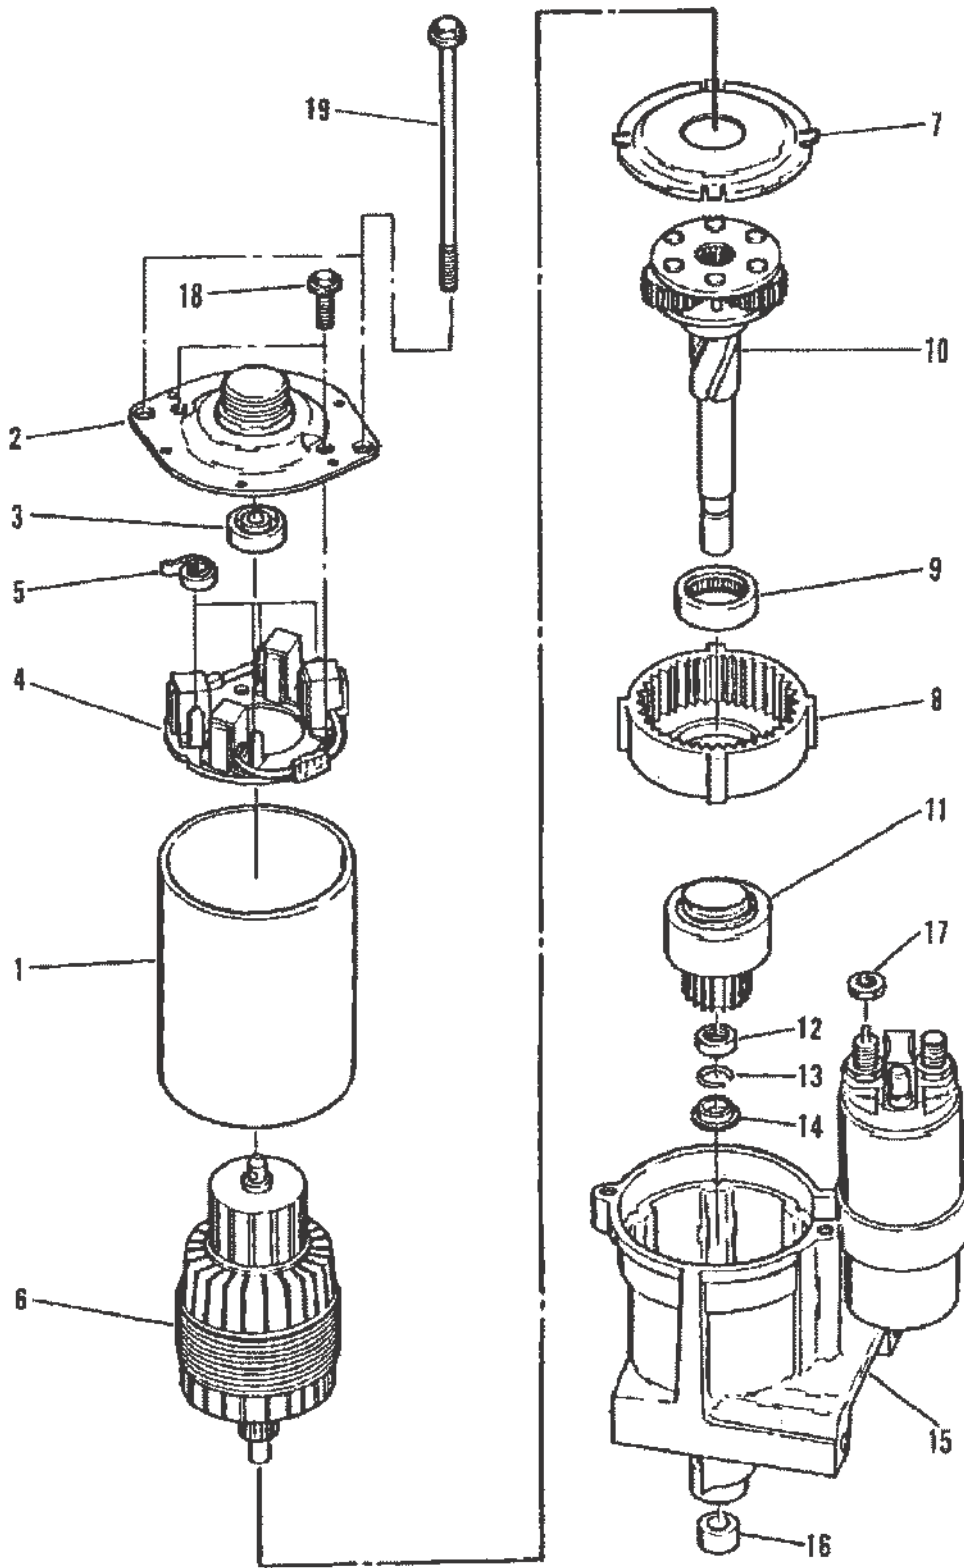

PART NOTES:

- [1] - Alternate part numbers:
817119A 4QS
817119R01Reman

STARTER MOTOR (3-1/4 IN. DIAMETER END CAP)

38497

STARTER MOTOR (3-1/4 IN. DIAMETER END CAP)

STARTER MOTOR (3-1/4 IN. DIAMETER END CAP)