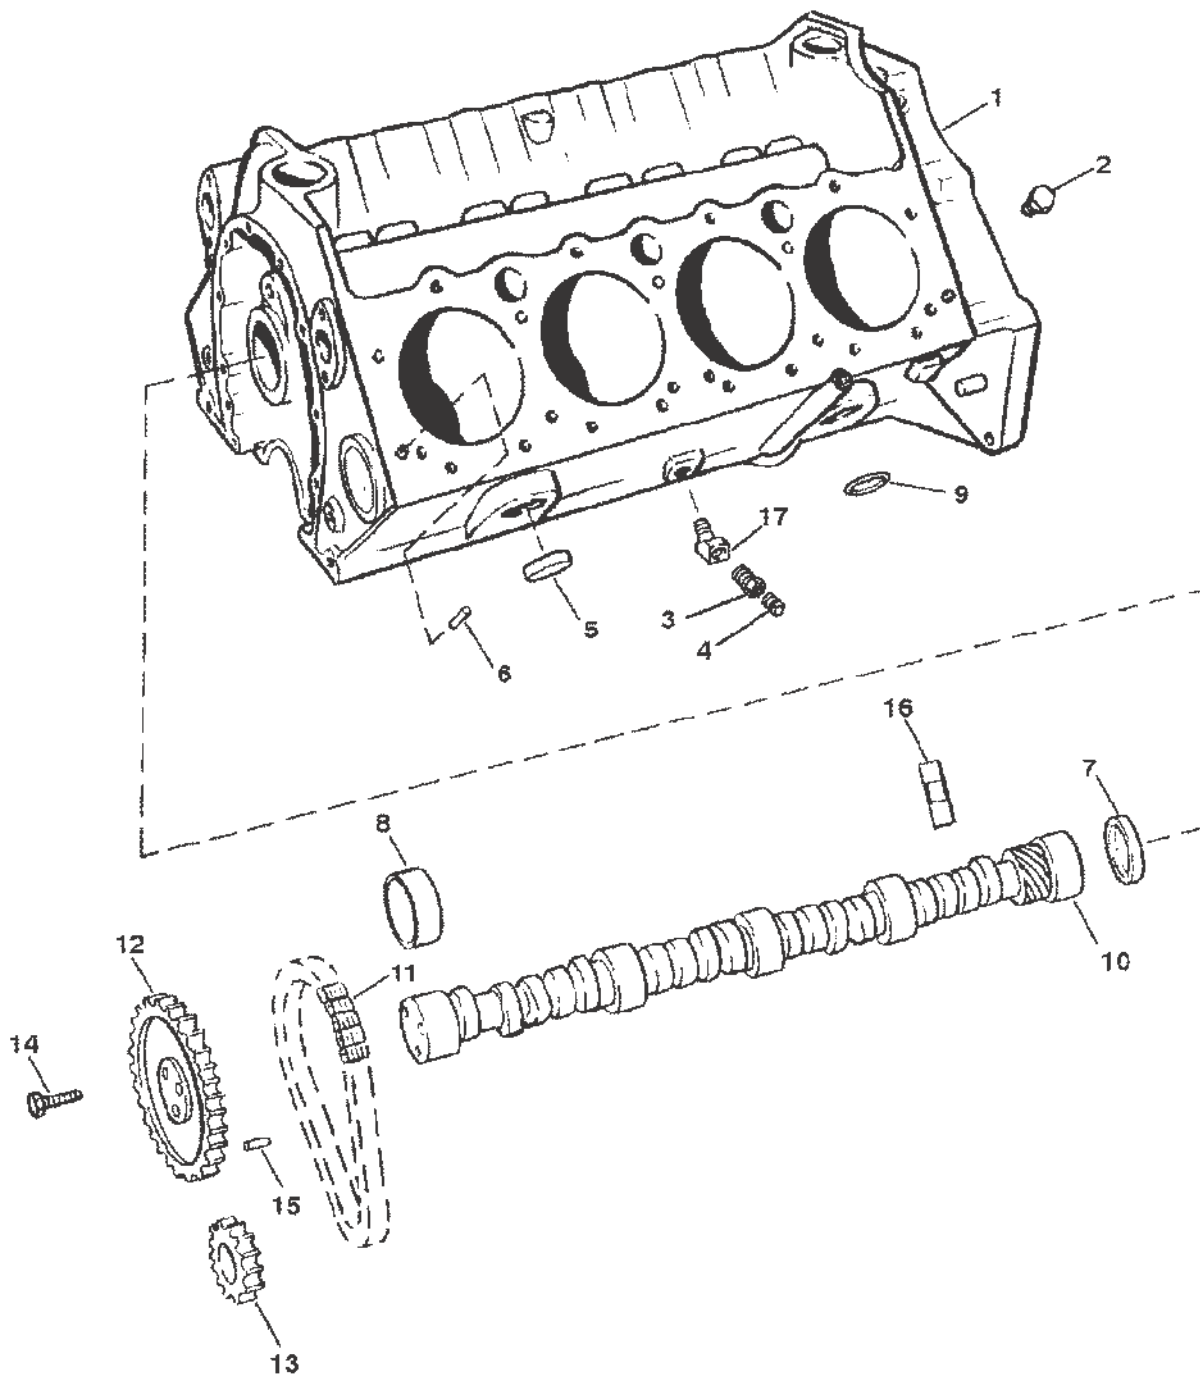

CYLINDER BLOCK AND CAMSHAFT

38891

RESOURCE NOTES:

MARINE LONG BLOCK ENGINES INCLUDE INTERNAL PARTS AND CYLINDER HEADS.

CYLINDER BLOCK AND CAMSHAFT

Ref #	Part Class	Part Number	Description	Comments	Qty	Note
1		NSS	NOT SOLD SEPARATE CYLINDER BLOCK	(Order Long Blocks Below)	1	[1]
2	0022	48340	PLUG (.250-18 x .41)		4	
2	0022	48358	PLUG (.375)		2	
3	0022	48556	BUSHING Reducer (.250 To .125)		2	
4	0022	328021	PLUG Pipe (.125-27)		2	
5	0019	34270	EXPANSION PLUG (1.625)		8	
6	0017	52190	PIN		4	
7	0019	94140	EXPANSION PLUG		1	
8	0023	85684	BEARING SET		1	
9	0025	811528	O-RING (.500 Inch)		1	
10	0431	4734	CAMSHAFT	7.4L BRAVO	1	
11	0000	811580	CHAIN	(Single Roller Chain)(454 Mag/7.4L)	1	
12	0043	811578	SPROCKET	(Single Roller Chain)(454 Mag/7.4L)	1	
13	0043	811579	SPROCKET	(Single Roller Chain)(454 Mag/7.4L)	1	
10	0431	9830	CAMSHAFT	454 MAGNUM	1	
11	0000	61728	CHAIN	454 MAGNUM (Double Roller Chain)	1	
12	0043	61726	SPROCKET	454 MAGNUM (Double Roller Chain)	1	
13	0043	61727	SPROCKET	454 MAGNUM (Double Roller Chain)	1	
14	0010	35339	SCREW (.312-18 x .750)		3	
15	0017	35312	PIN Dowel (1/4 In. Diameter) (1/4 IN. DIA.)		1	
16	0000	811584	LIFTER (7.4L BRAVO)		16	
16	0000	811583	LIFTER (454 MAGNUM)		16	
17	0022	37682	FITTING Elbow (45 Degree)		1	
-	0000	806351A1	MARINE LONG BLOCK (7.4L BRAVO I & II)	(7.4L BRAVO I & II) SEE NOTE	1	[2]
-	0000	806359A1	MARINE LONG BLOCK (7.4L BRAVO III)	(7.4L BRAVO III) SEE NOTE	1	[3]
-	0000	806352A1	MARINE LONG BLOCK (454 MAGNUM)	(454 MAGNUM) SEE NOTE	1	[4]
-	0027	811547A92	GASKET SET Engine	(7.4L)	1	
-	0027	811572A92	GASKET SET Overhaul	(454 MAG)	1	
-	0092	809825	RTV SILICONE (3 Ounce Tube) Metallic Blue		1	
-	0092	342271	SEALING COMPOUND (16 Ounce)		1	

PART NOTES:

1. [1] - NOT SOLD SEPARATE
   [2] - Alternate part numbers:
         806351A 1QS
         806351R 5Reman
         806351R50Reman Int'l

CYLINDER BLOCK AND CAMSHAFT