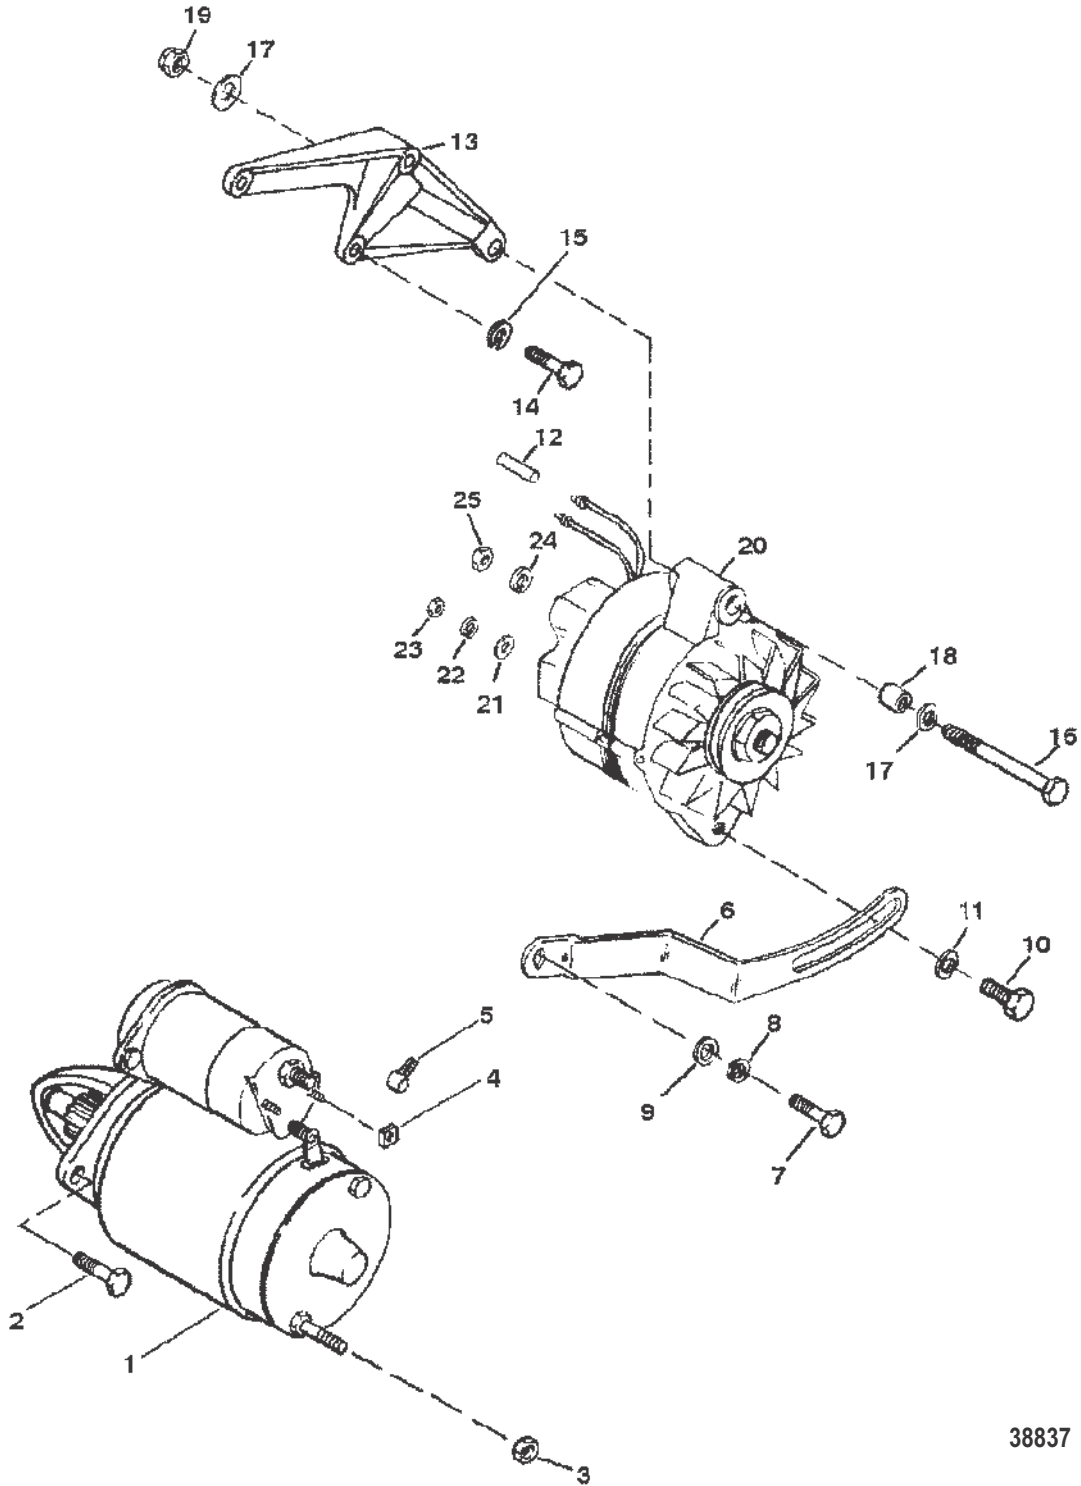

STARTER AND ALTERNATOR

38837

STARTER AND ALTERNATOR

Ref #	Part Class	Part Number	Description	Comments	Qty	Note
1	0050	812604A2	STARTER MOTOR ASSEMBLY 3-1/4 Diameter End Cap		1	
2	0010	8053432	SCREW (.375-16 x 4.33)	3-1/4 IN. DIAMETER END CAP	2	
3	0011	15874	NUT (M10)	3-1/4 IN. DIAMETER END CAP	1	
4	0011	400211	NUT (M5) Stainless Steel	3-1/4 IN. DIAMETER END CAP	2	
1	0050	806964A3	STARTER MOTOR ASSEMBLY	2-7/8 IN. DIAMETER END CAP	1	[1]
2	0010	8053432	SCREW (.375-16 x 4.33)	2-7/8 IN. DIAMETER END CAP	2	
3	0011	806949	NUT (M8-1.5)		1	
4	0011	400211	NUT (M5) Stainless Steel	2-7/8 IN. DIAMETER END CAP	1	
5	0085	79695	BOOT Insulator - Black		1	
6	0000	85013T	BRACE		1	
7	0010	47462	SCREW (.437-14 x 1.250)		1	
8	0013	32993	LOCKWASHER (.437)		1	
9	0012	31263	WASHER		1	
10	0010	29198	SCREW AND LOCKWASHER (.312-18 x .875)		1	
11	0012	26168	WASHER		1	
12	0000	5790811	SLEEVE (10.00 Inches Bulk)		2	
13	0000	806394A1	BRACKET		1	
14	0010	37612	SCREW (.375-16 x 1.250)		1	
14	0010	34354	SCREW (.375-16 x 1.50)		2	
15	0013	35048	LOCKWASHER (.375)		3	
14	0010	47462	SCREW (.437-14 x 1.250)		1	
14	0010	47651	SCREW (.437-14 x 1.50)		2	
15	0012	22248	WASHER (.453 x .875 x .060)		3	
16	0010	48308	SCREW (.375-24 x 3.750)		1	
17	0012	20553	WASHER (.406 x .734 x .063)		2	
18	0023	33186	BUSHING		1	
19	0011	23161	NUT (.375-24)		1	
20	0000	92497A3	ALTERNATOR ASSEMBLY (55 Ampere)	PRESTOLITE #8EM2003KA & MANDO #AR-150	1	[2]
21	0012	96457	WASHER Phenolic (.27 x .81 x .062)	PRESTOLITE #8EM2003KA & MANDO #AR-150	1	
22	0013	26996	LOCKWASHER (#10) Stainless Steel	PRESTOLITE #8EM2003KA & MANDO #AR-150	1	
23	0011	79989	NUT (#10-24) Stainless Steel	PRESTOLITE #8EM2003KA & MANDO #AR-150	1	
24	0013	21272	LOCKWASHER (.250)	PRESTOLITE #8EM2003KA & MANDO #AR-150	1	

STARTER AND ALTERNATOR