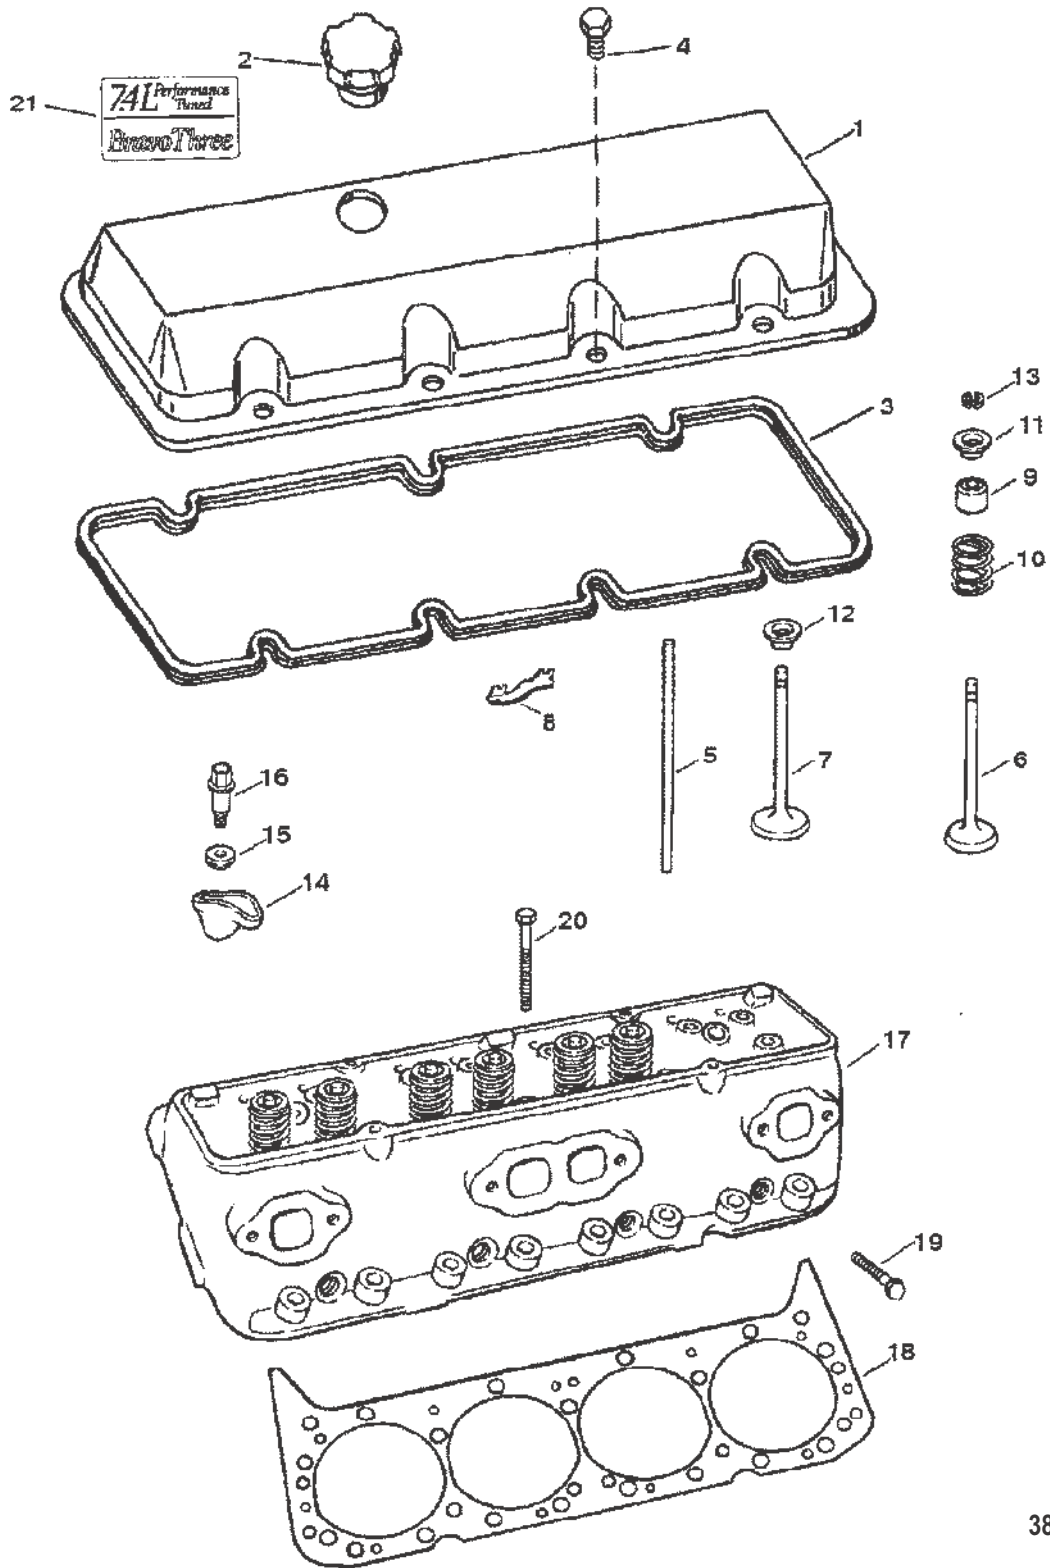

CYLINDER HEAD AND ROCKER COVER (7.4L BRAVO)

38888

CYLINDER HEAD AND ROCKER COVER (7.4L BRAVO)

CYLINDER HEAD AND ROCKER COVER (7.4L BRAVO)

Ref #	Part Class	Part Number	Description	Comments	Qty	Note
1	0000	811587	ROCKER COVER		2	
2	0036	811569	CAP Oil Tank		2	
3	0027	811588	GASKET Rocker Cover		2	[1]
4	0010	811589	BOLT (1/4-20 x 0.875)		14	
5	0000	75589	ROD	(INTAKE)	8	
5	0000	75590	ROD	(EXHAUST)	8	
6	0000	814506	VALVE Exhaust	(STANDARD)	8	
6	0000	814507	VALVE Exhaust	(.015 O.S.)	AR	[2]
7	0000	49134	VALVE Intake	(STANDARD)	8	
7	0000	49135	VALVE	(.015 O.S.)	AR	[2]
8	0000	811585	GUIDE		8	
9	0026	811545	SEAL Valve		16	[1]
10	0024	14754	SPRING		16	
11	0000	14755	ROTATOR	(EXHAUST)	8	
12	0000	14753	CAP	(INTAKE)	8	
13	0028	54530	KEY		32	
14	0000	811590	ROCKER ARM		16	
15	0000	811592	BALL Rocker Arm		16	
16	0010	811593	BOLT Rocker Arm		16	
17	0938	811530	CYLINDER HEAD	(3/8-16 THREADS)	2	
17	0938	827656	CYLINDER HEAD	(7/16-14 THREADS)	2	
18	0027	811547	GASKET		2	[1]
19	0010	49106	BOLT (2.00 Inch)		8	
20	0010	49105	BOLT (4.125 Inch)		24	
21	0037	823848	DECAL	(7.4L BRAVO III)	2	
-	0027	811547A92	GASKET SET Engine	(7.4L BRAVO)	1	

PART NOTES:

1. [1] - COMPONENT OF OVERHAUL GASKET SET (7.4L BRAVO)
   [2] - AS REQUIRED