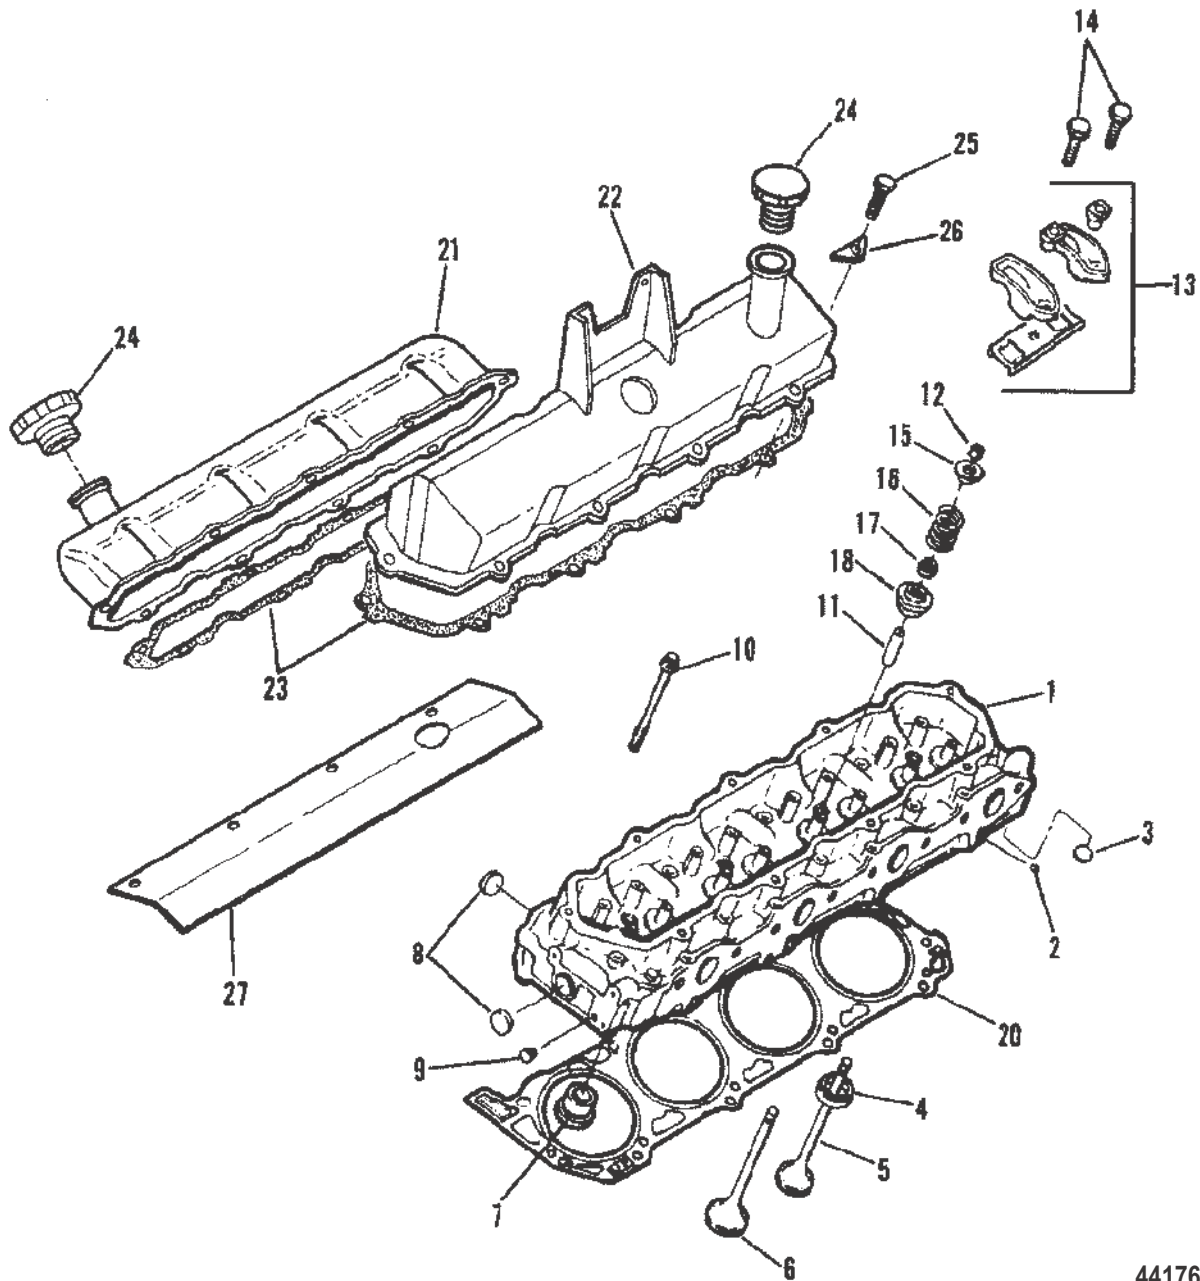

CYLINDER HEAD

44176

CYLINDER HEAD

Ref #	Part Class	Part Number	Description	Comments	Qty	Note
1	0938	808290	CYLINDER HEAD		1	
-	0019	808126	PLUG (.500)		8	
-	0019	808088	EXPANSION PLUG (1-3/8")		8	
-	0019	808121	PLUG (1/2")		4	
2	0030	808082	BALL (.4062 Inch)		8	
3	0019	808102	PLUG (13/16")		4	
4	0000	808197	INSERT (EXHAUST VALVE)		8	
5	0000	808282	VALVE Exhaust		8	
6	0000	808179	VALVE Intake		8	
7	0000	808242	INSERT		8	
8	0019	808103	PLUG (11/16")		8	
9	0019	808138	PIPE PLUG (1/4")		4	
10	0010	808210	BOLT		34	
11	0023	808202	GUIDE Guide		AR	[1]
12	0028	808104	KEY Valve		32	
13	0000	808226	LEVER KIT Valve		8	
14	0010	808207	BOLT		16	
15	0000	808133	RETAINER		16	
16	0024	808116	SPRING		16	
17	0000	808185	SEAL (INTAKE VALVE)		8	[2]
18	0000	808186	ROTATOR		16	
20	0027	808285	GASKET		2	[2]
21	0000	808094	VALVE COVER (PORT) - W/ DECALS		1	
22	0000	805900	VALVE COVER (STARBOARD) - W/ DECALS		1	
23	0027	808173	GASKET		2	[2]
24	0000	808213	CAP Oil Filler		2	
25	0010	808093	SCREW		18	
26	0012	808134	WASHER		18	
27	0000	805958	HEAT SHIELD		2	
--	0027	808291	GASKET KIT Engine		1	

PART NOTES:

1. [1] - AS REQUIRED
   [2] - CONTENTS OF ENGINE GASKET KIT 808291