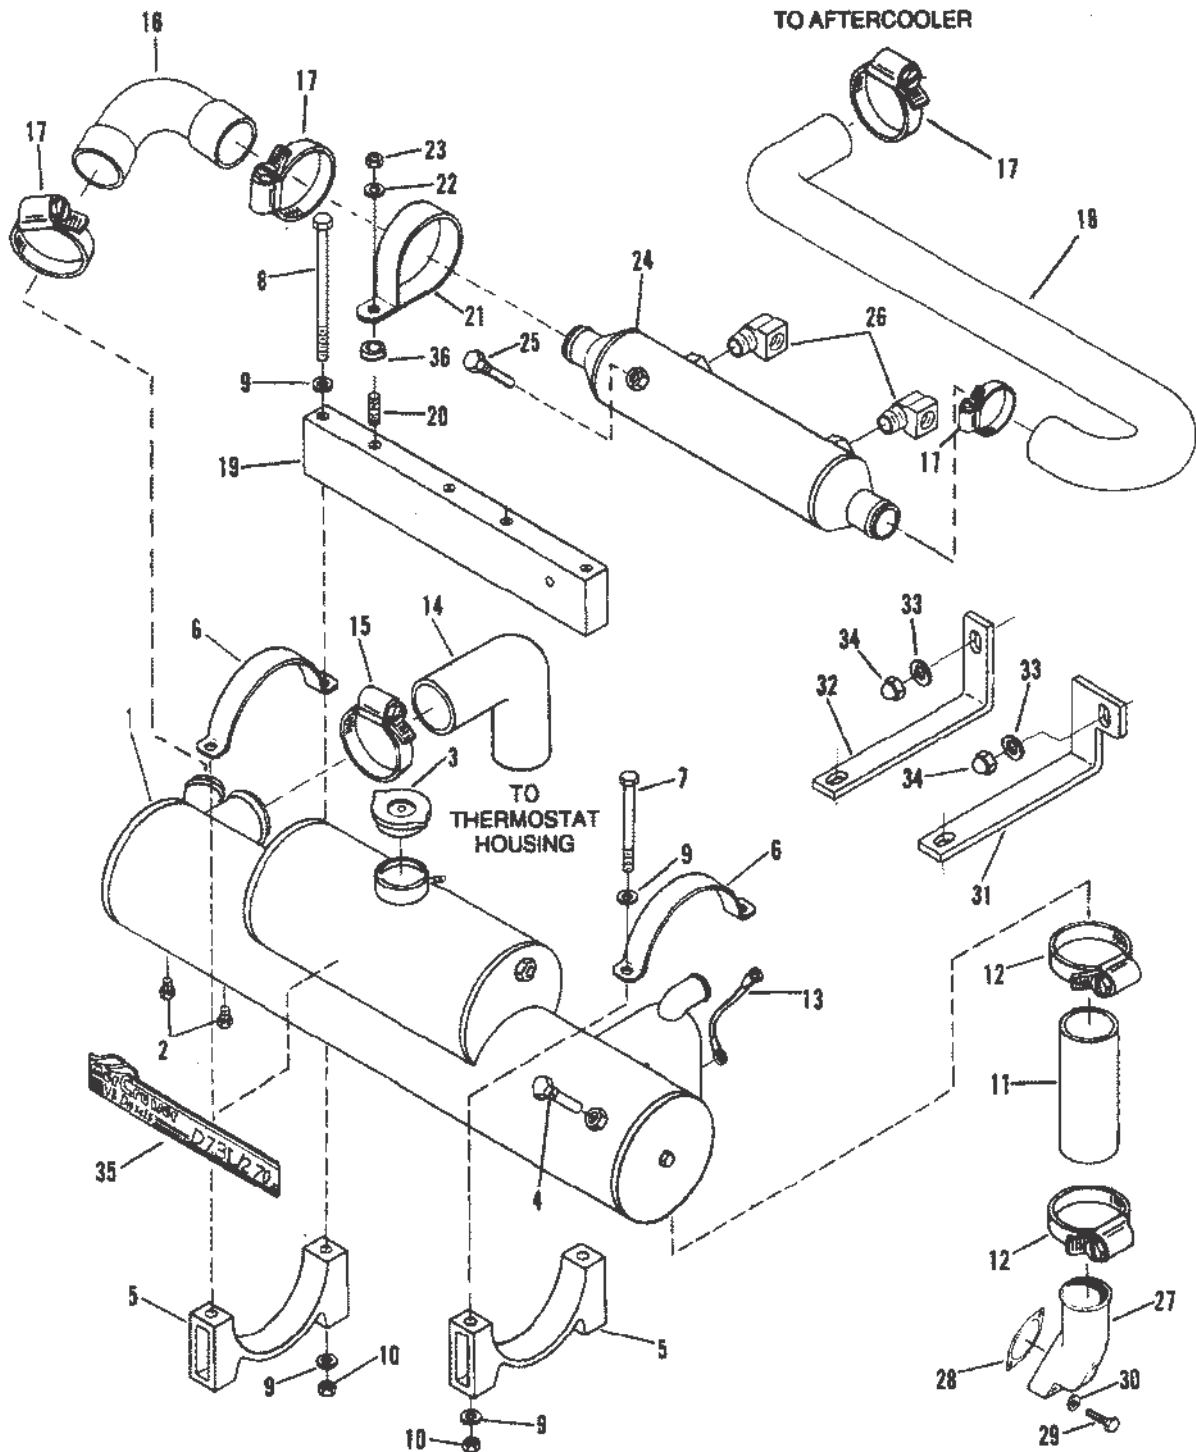

HEAT EXCHANGER AND OIL COOLER (STERN DRIVE)

44218

HEAT EXCHANGER AND OIL COOLER (STERN DRIVE)

HEAT EXCHANGER AND OIL COOLER (STERN DRIVE)

Ref #	Part Class	Part Number	Description	Comments	Qty	Note
1	0000	806154A1	HEAT EXCHANGER WITH DECALS		1	
2	0022	36382	FITTING (.250-18 x .62) Brass		2	
3	0036	808108	CAP		1	
4	0097	808112	ANODE Zinc		1	
5	0000	805862	BRACKET		2	
6	0000	805863	STRAP		2	
7	0010	805768	SCREW (3/8-16 x 4)		2	
8	0010	806249	SCREW (3/8-16 x 6.5)		1	
8	0010	806155	SCREW (7.5 Inches)		1	
9	0012	805787	WASHER		8	
10	0011	805781	NUT (.375-16)		4	
11	0032	805897	HOSE		1	
12	0054	815504336	CLAMP Worm Gear		2	
13	0084	86322A22	CABLE ASSEMBLY		1	
14	0032	805894	HOSE		1	
15	0054	815504232	CLAMP Worm Gear (2.50 Diameter)		2	
16	0032	806257	HOSE		1	
17	0054	815504220	CLAMP Worm Gear		4	
18	0032	806256	HOSE		1	
19	0000	806918	BRACKET		1	
20	0016	70236	STUD (.312 x 1.500)		2	
21	0054	814858	CLIP		2	
22	0012	805792	WASHER		2	
23	0011	806134	NUT		2	
24	0000	805891	COOLER Oil		1	
25	0097	808112	ANODE Zinc		1	
26	0022	97368	ELBOW (90 Degrees)		2	
27	0000	805826F2	HOUSING		1	
28	0027	805799	GASKET		1	
29	0010	805774	SCREW (5/16-18 x 3)		1	
29	0010	805783	SCREW (5/16-18 x 1.75)		1	
30	0012	805792	WASHER		1	
31	0000	805886	SUPPORT (PORT)		1	
32	0000	805887	SUPPORT (STARBOARD)		1	
33	0012	805792	WASHER		2	
34	0011	63078	NUT		2	
35	0037	805600	DECAL		1	
36	0023	72057	SPACER (1.00 Outside Diameter x .125 x Thick)		2	

HEAT EXCHANGER AND OIL COOLER (STERN DRIVE)