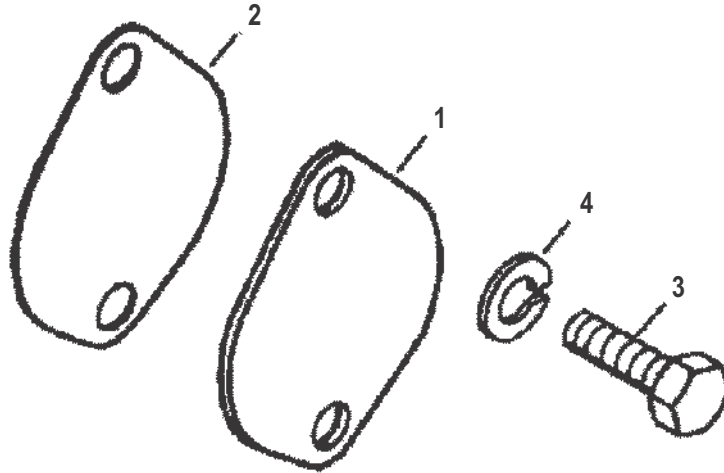

GIMBAL HOUSING COVER

12828

Cat.# 90-80967794

GIMBAL HOUSING COVER

Ref #	Part Class	Part Number	Description	Comments	Qty	Note
1	0000	818304	COVER		1	
2	0027	818305	GASKET		1	
3	0010	28636	SCREW (.250-20 x .750)		2	
4	0013	26992	LOCKWASHER (.250) Stainless Steel		2	

GIMBAL HOUSING COVER