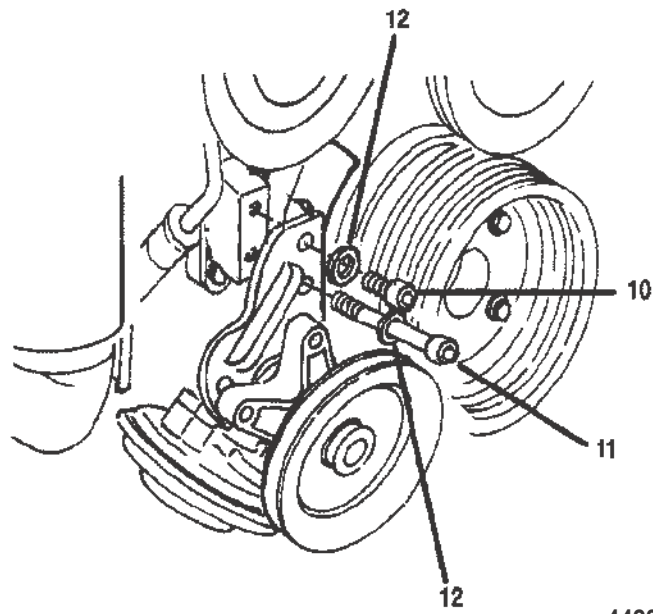

VACUUM PUMP (STERN DRIVE)

44237

VACUUM PUMP (STERN DRIVE)

Ref #	Part Class	Part Number	Description	Comments	Qty	Note
-	0000	806026A1	PUMP ASSEMBLY Vacuum		1	
1	0000	806676A2	PUMP ASSEMBLY Vacuum		1	
2	0000	806168T	PULLEY		1	
3	0000	806625T	PLATE		1	
4	0010	4000353	SCREW (M8 x 25)		2	
5	0012	4002317	WASHER (8.90 X 17.0 X 1.9SS)		2	
6	0000	806626T	BRACKET		1	
7	0010	806677	BOLT		1	
8	0012	846377	WASHER (.531 x 1.06 x .095) Stainless Steel		1	
9	0057	806171	V BELT		1	
10	0010	30206	SCREW (.375-16 x 1.00) Stainless Steel		1	
11	0010	818219	SCREW		1	
12	0012	34931	WASHER (.406 x .734 x .063) Stainless Steel		2	
-	0032	806414	VACUUM HOSE		1	
-	0022	806415	FITTING Barbed		1	
-	0054	815504210	CLAMP Worm Gear		1