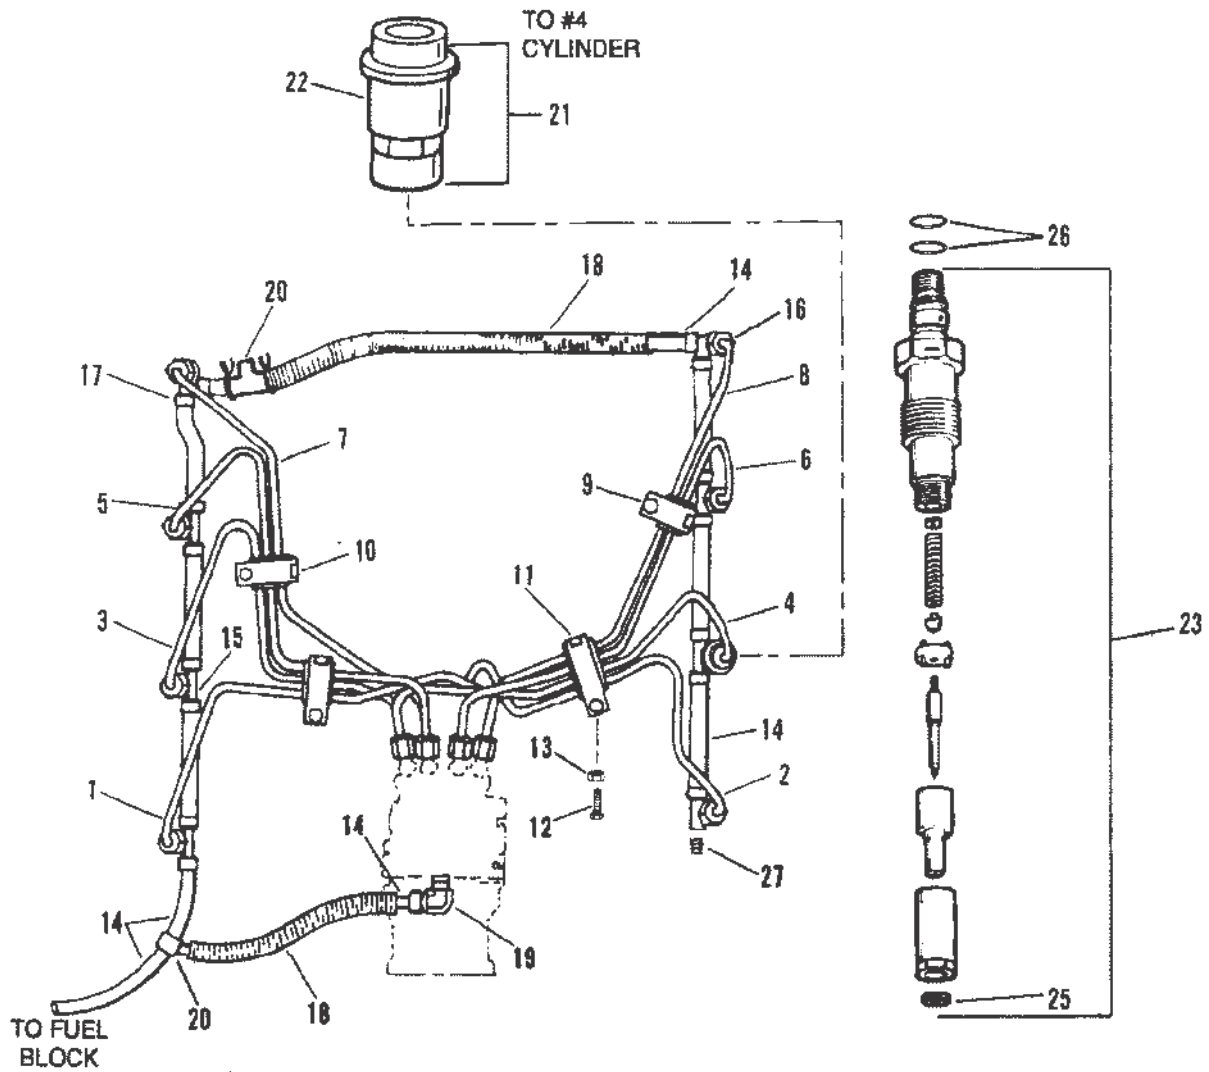

INJECTORS AND HOSES (S/N F060104 AND UP)

44191

INJECTORS AND HOSES (S/N F060104 AND UP)

Ref #	Part Class	Part Number	Description	Comments	Qty	Note
1	0000	806062	PIPE Injector (#1 CYLINDER)		1	
2	0000	806063	PIPE Injector (#2 CYLINDER)		1	
3	0032	808236	TUBE Injector (#3 CYLINDER)		1	
4	0032	808246	TUBE Injector (#4 CYLINDER)		1	
5	0032	808230	TUBE Injector (#5 CYLINDER)		1	
6	0032	808247	TUBE Injector (#6 CYLINDER)		1	
7	0032	808231	TUBE Injector (#7 CYLINDER)		1	
8	0032	808248	TUBE Injector (#8 CYLINDER)		1	
9	0054	808162	CLAMP Two Injector Tubes		1	
10	0054	808200	CLAMP Three Injector Tubes		2	
11	0054	808245	CLAMP Four Injector Tubes		1	
12	0010	808086	SCREW		4	
13	0011	808089	NUT		4	
14	0032	808258	HOSE		1	
15	0022	808239	TEE		5	
16	0022	808240	ELBOW		3	
17	0054	805816	CLAMP		AR	[1]
18	0000	808241	SPIRAL WRAP		2	
19	0022	808237	ELBOW		1	
20	0022	806619	TEE		2	
21	0000	808235	SENSOR Fuel		1	
22	0000	808244	COVER		1	
23	0000	808288	INJECTOR Fuel		8	
25	0027	808139	GASKET		8	
26	0025	808117	O-RING		16	[2]
27	0022	808298	PLUG		1	
--	0027	808291	GASKET KIT Engine		1	

PART NOTES:

1. [1] - AS REQUIRED
   [2] - CONTENTS OF ENGINGE GASKET KIT 808291