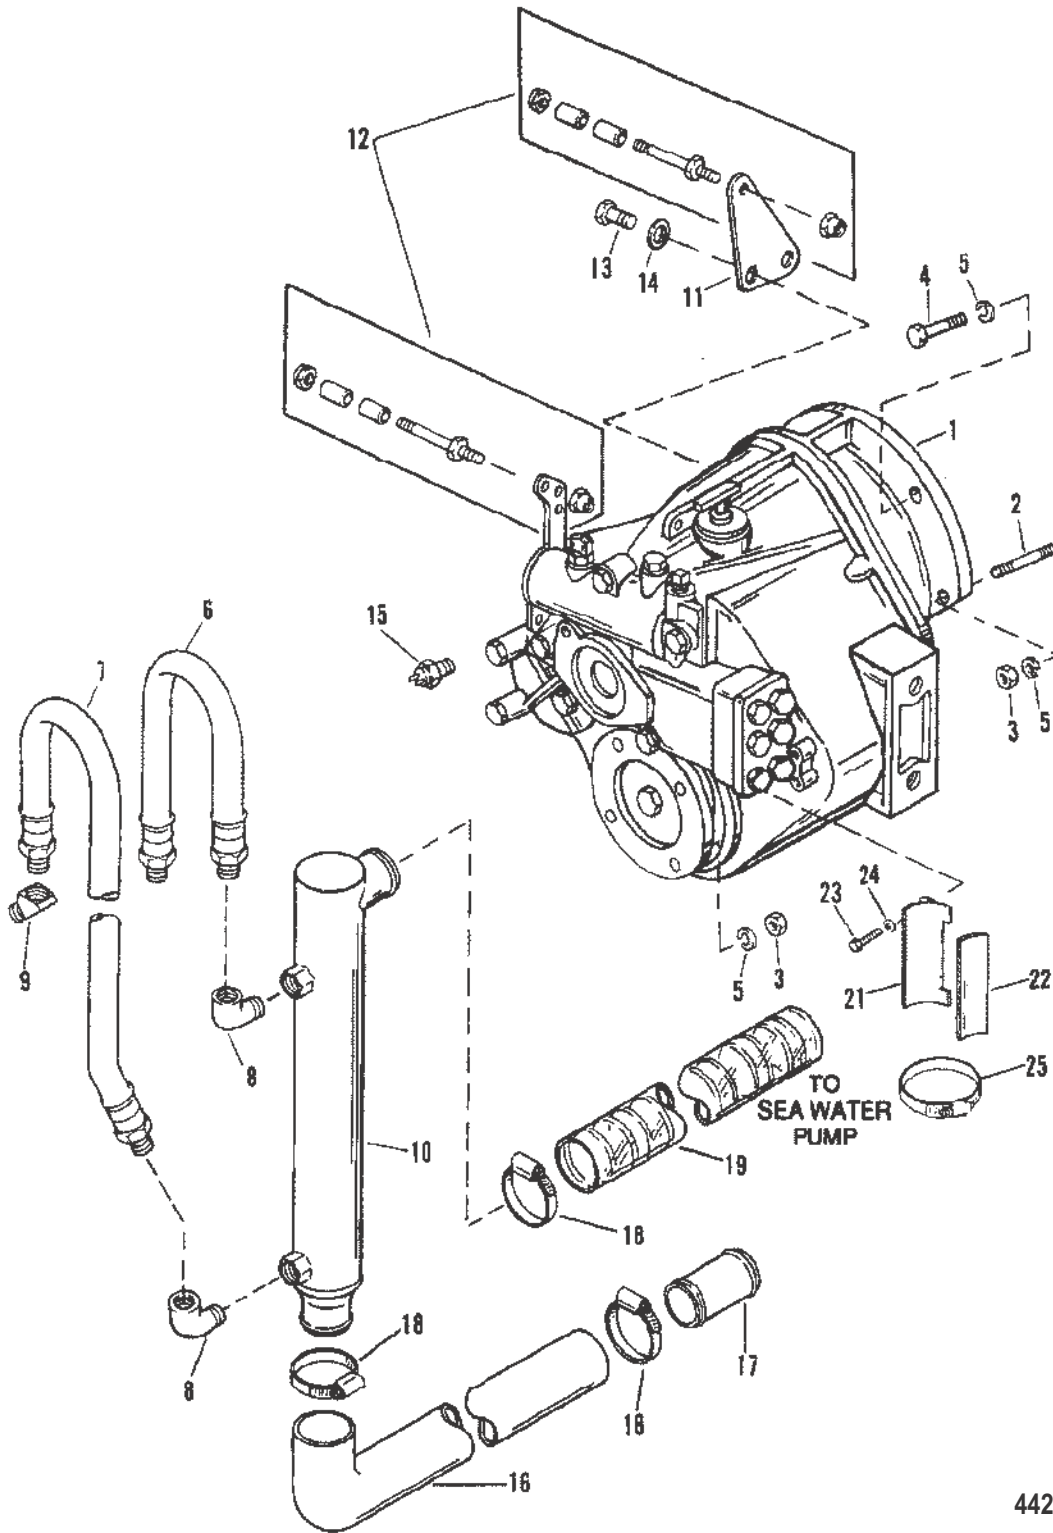

TRANSMISSION AND RELATED PARTS (INBOARD)

44233

TRANSMISSION AND RELATED PARTS (INBOARD)

Ref #	Part Class	Part Number	Description	Comments	Qty	Note
1	0000	805495A6	TRANSMISSION (1.50:1 RATIO)	BORG WARNER 5000 SERIES	1	[1]
1	0000	805495A4	TRANSMISSION (2.00:1 RATIO)	BORG WARNER 5000 SERIES	1	[2]
1	0000	805495A5	TRANSMISSION (2.45:1 RATIO)	BORG WARNER 5000 SERIES	1	[3]
2	0016	805259	STUD		2	
3	0011	22024	NUT (.437-14)		2	
4	0010	47462	SCREW (.437-14 x 1.250)		4	
5	0013	32993	LOCKWASHER (.437)		6	
6	0032	475166	HOSE ASSEMBLY (30.00 Inches)		1	
7	0032	8054782	HOSE (11.50 Inches)		1	
8	0022	47629	ELBOW 90 Degree		2	
9	0022	63835	ELBOW 45 Degree		1	
10	0000	805953T	COOLER		1	
11	0000	806238	BRACKET		1	
12	0016	97477A3	STUD KIT		2	
13	0010	40001124	SCREW (M8 x 14)		2	
14	0012	26825	WASHER (.328 x .750 x .06)		2	
15	0087	813708	SWITCH Tempature		1	
16	0032	805952	HOSE		1	
17	0032	816173	HOSE Reducer		1	
18	0054	815504220	CLAMP Worm Gear		4	
19	0032	816172	HOSE		1	
21	0000	805546A2	BRACKET Oil Cooler		1	
22	0000	772233	PAD		1	
23	0010	40001124	SCREW (M8 x 14)		2	
24	0012	26825	WASHER (.328 x .750 x .06)		2	
25	0054	815504232	CLAMP Worm Gear (2.50 Diameter)		2	

PART NOTES:

1. [1] - Alternate part numbers:
   805495A 6QS
   805495R57Reman
2. [2] - Alternate part numbers:
   805495A 4QS
   805495R58Reman
3. [3] - Alternate part numbers:
   805495A 5QS
   805495R59Reman