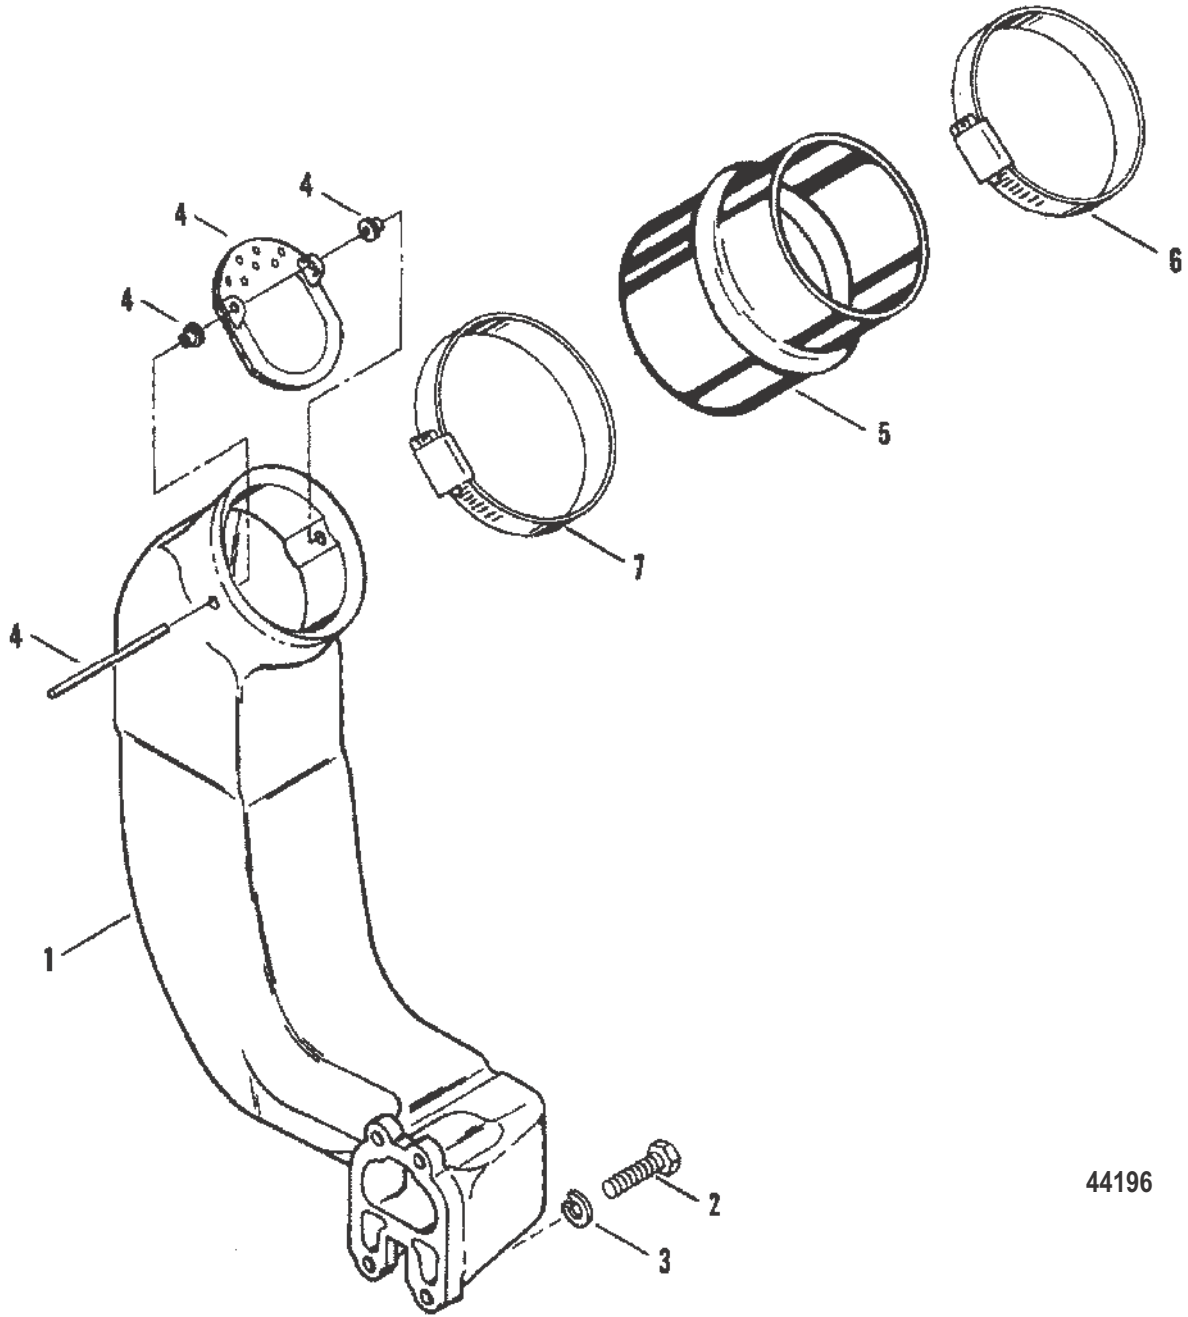

EXHAUST PIPE (STERN DRIVE)

44196

EXHAUST PIPE (STERN DRIVE)

Cat.# 90-80967794

EXHAUST PIPE (STERN DRIVE)

Ref #	Part Class	Part Number	Description	Comments	Qty	Note
1	0000	805730T	PIPE Exhaust		1	
2	0010	58640	SCREW (.375-16 x 1.25)		4	
3	0013	41471	LOCKWASHER (.375)		4	
4	0000	805184A1	SHUTTER ASSEMBLY Water		1	
5	0032	806628T	PIPE		1	
6	0054	815504372	CLAMP Worm Gear		2	
7	0054	815504388	CLAMP Worm Gear		2	

EXHAUST PIPE (STERN DRIVE)