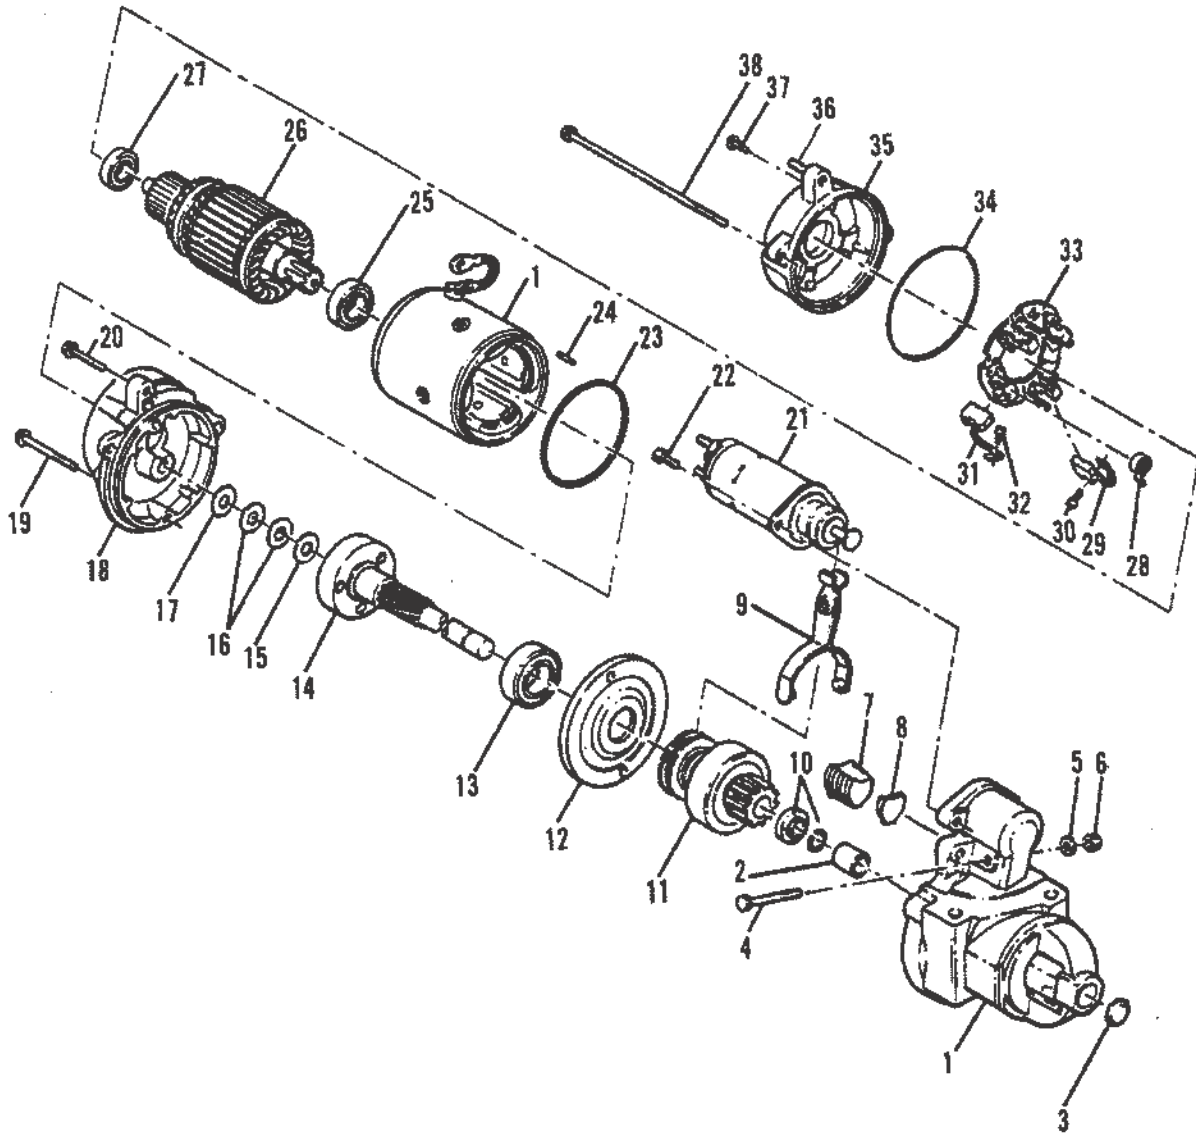

STARTER MOTOR (STERN DRIVE)

44203

STARTER MOTOR (STERN DRIVE)

STARTER MOTOR (STERN DRIVE)

Ref #	Part Class	Part Number	Description	Comments	Qty	Note
1	0050	805833	STARTER MOTOR ASSEMBLY		1	
2	0023	808305	BUSHING		1	
3		NSS	NOT SOLD SEPARATE PLUG		1	[1]
4		NSS	NOT SOLD SEPARATE SCREW (M6 X 1-50.8MM LONG)		1	[2]
5		NSS	NOT SOLD SEPARATE WASHER		1	[1]
6		NSS	NOT SOLD SEPARATE NUT (M6 X 1)		1	[2]
7		NSS	NOT SOLD SEPARATE PLUG		1	[1]
8		NSS	NOT SOLD SEPARATE PLATE		1	[1]
9	0000	808310	LEVER		1	
10	0000	808311	STOP		1	
11	0000	808301	DRIVE		1	
12	0000	808316	BRACKET		1	
13	0030	808309	BEARING		1	
14	0000	808314	DRIVESHAFT		1	
15		NSS	NOT SOLD SEPARATE WASHER (THICK)		1	[1]
16		NSS	NOT SOLD SEPARATE WASHER (THIN)		2	[1]
17		NSS	NOT SOLD SEPARATE WASHER (FIBER)		1	[1]
18	0000	808315	BRACKET		1	
19		NSS	NOT SOLD SEPARATE SCREW (M6 X 1-60MM LONG)		AR	[3]
20		NSS	NOT SOLD SEPARATE SCREW (M6 X 1-35MM LONG)		AR	[3]
21	0000	808299	SOLENOID		1	
22		NSS	NOT SOLD SEPARATE SCREW (M6 X 1-19.1MM LONG)		2	[2]
23		NSS	NOT SOLD SEPARATE SPACE		1	[1]
24		NSS	NOT SOLD SEPARATE ROLL PIN		1	[1]
25	0030	808307	BEARING		1	
26	0000	808312	ARMATURE		1	
27	0030	808308	BEARING		1	
28	0024	808306	SPRING		4	
29	0000	808303	GROUND BRUSH		2	
30		NSS	NOT SOLD SEPARATE SCREW (M4 X 0.7-7.9MM LONG)		2	[2]
31	0000	808304	GROUND		2	
32		NSS	NOT SOLD SEPARATE SCREW (M4 X 0.7-4.8MM LONG)		2	[2]
33	0000	808302	HOLDER		1	
34	0025	808319	O-RING		1	
35	0000	808313	FRAME		1	
36		NSS	NOT SOLD SEPARATE STUD		1	[2]
37		NSS	NOT SOLD SEPARATE SCREW (M5 X 0.8-14.3MM LONG)		2	

STARTER MOTOR (STERN DRIVE)