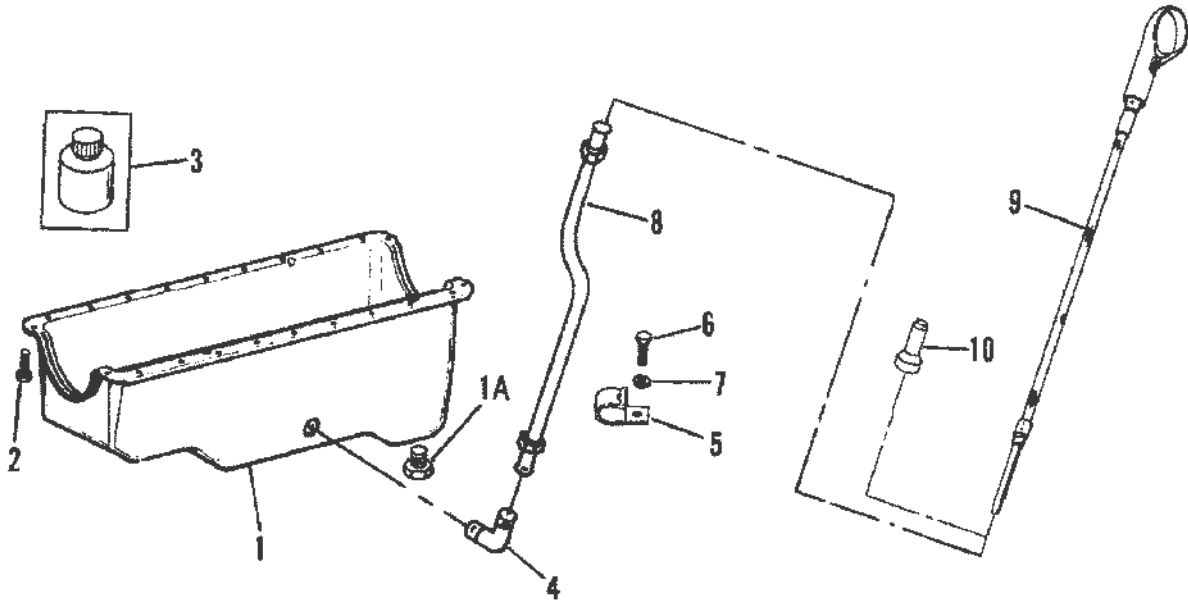

OIL PAN

44183

OIL PAN

Ref #	Part Class	Part Number	Description	Comments	Qty	Note
1	0000	805872A1	PAN ASSEMBLY Oil		1	
1A	0022	87543	PLUG		1	
2	0010	808129	SCREW		22	
3	0092	808137	LIQUID GASKET		1	[1]
4	0022	805903A1	ELBOW		2	
5	0054	806310	CLIP		2	
6	0010	805762	SCREW		1	
7	0012	805787	WASHER		1	
8	0032	805899	TUBE Dipstick (STARBOARD)		1	
8	0032	806130	TUBE Dipstick (PORT)		1	
9	0000	805864	DIPSTICK		1	
10	0000	806076	CAP		1	
--	0027	808291	GASKET KIT Engine		1	

PART NOTES:

[1] - CONTENTS OF ENGINGE GASKET KIT 808291