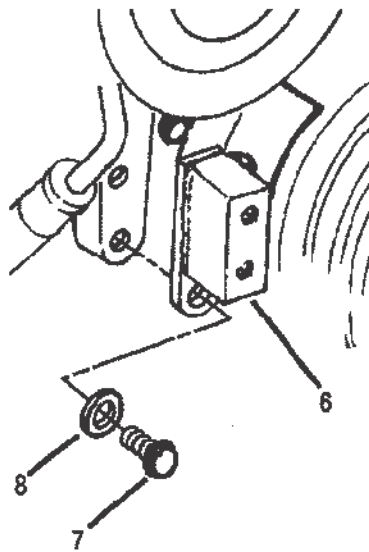

VACUUM PUMP (STERN DRIVE)

44237

VACUUM PUMP (STERN DRIVE)

Ref #	Part Class	Part Number	Description	Comments	Qty	Note
-	0000	806026A1	PUMP ASSEMBLY Vacuum		1	
1	0000	806676A2	PUMP ASSEMBLY Vacuum		1	
2	0000	806168T	PULLEY		1	
3	0000	806625T	PLATE		1	
4	0010	4000353	SCREW (M8 x 25)		2	
5	0012	4002317	WASHER (8.90 X 17.0 X 1.9SS)		2	
6	0000	806626T	BRACKET		1	
7	0010	806677	BOLT		1	
8	0012	846377	WASHER (.531 x 1.06 x .095) Stainless Steel		1	
9	0057	806171	V BELT		1	
10	0010	30206	SCREW (.375-16 x 1.00) Stainless Steel		1	
11	0010	818219	SCREW		1	
12	0012	34931	WASHER (.406 x .734 x .063) Stainless Steel		2	
-	0032	806414	VACUUM HOSE		1	
-	0022	806415	FITTING Barbed		1	
-	0054	815504210	CLAMP Worm Gear		1