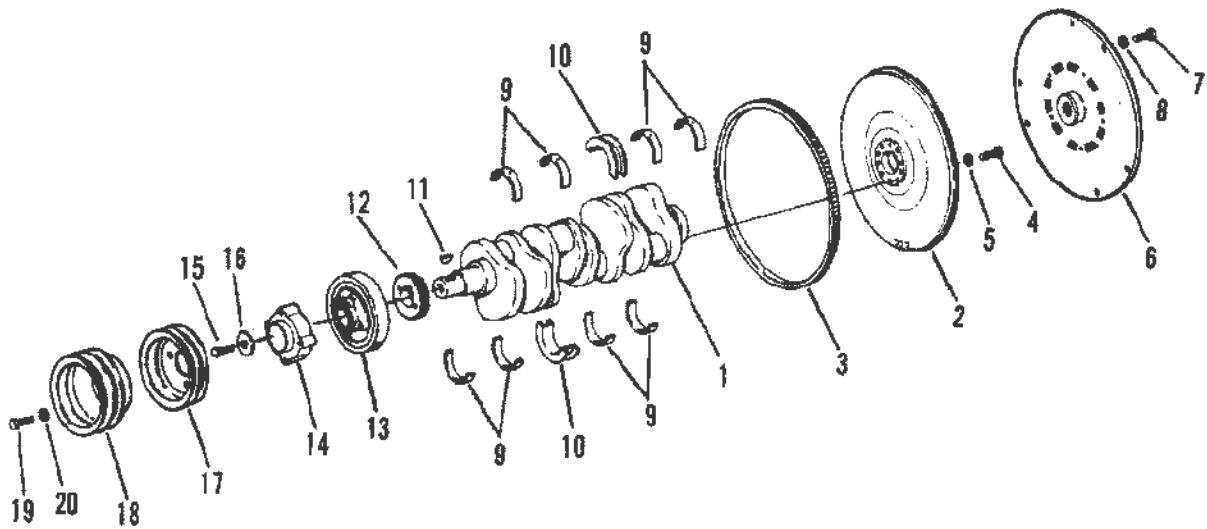

CRANKSHAFT, FLYWHEEL AND DRIVE PLATE (INBOARD)

44178

CRANKSHAFT, FLYWHEEL AND DRIVE PLATE (INBOARD)

Ref #	Part Class	Part Number	Description	Comments	Qty	Note
1	0429	808161	CRANKSHAFT	INCLUDES ALL STANDARD BEARINGS	1	
2	0222	805822	FLYWHEEL		1	
3	0043	808099	RING GEAR		1	
4	0010	805766	SCREW (3/8-16 x 2)		9	
5	0012	805787	WASHER		9	
6	0000	806196F1	DRIVEPLATE ASSEMBLY		1	
7	0010	805772	SCREW		6	
8	0012	805792	WASHER		6	
9	0023	808153	BEARING SET (STANDARD)		4	
9	0023	808154	BEARING SET (.010 U.S.)		AR	[1]
9	0023	808155	BEARING SET (.020 U.S.)		AR	[1]
9	0023	808156	BEARING SET (.030 U.S.)		AR	[1]
10	0023	808157	BEARING SET Center (STANDARD)		1	
10	0023	808158	BEARING SET Center (.010 U.S.)		AR	[1]
10	0023	808159	BEARING SET Center (.020 U.S.)		AR	[1]
10	0023	808160	BEARING SET Center (.030 U.S.)		AR	[1]
11	0028	808109	KEY		1	
12	0043	808167	GEAR Crankshaft		1	
13	0000	808281	DAMPER		1	
14	0023	805832F1	SPACER		1	
15	0010	808092	SCREW		1	
16	0012	808113	WASHER		1	
17	0000	805800	PULLEY		1	
18	0000	805801	PULLEY		1	
19	0010	805761	SCREW		4	
20	0012	805787	WASHER		4	

PART NOTES:

[1] - AS REQUIRED