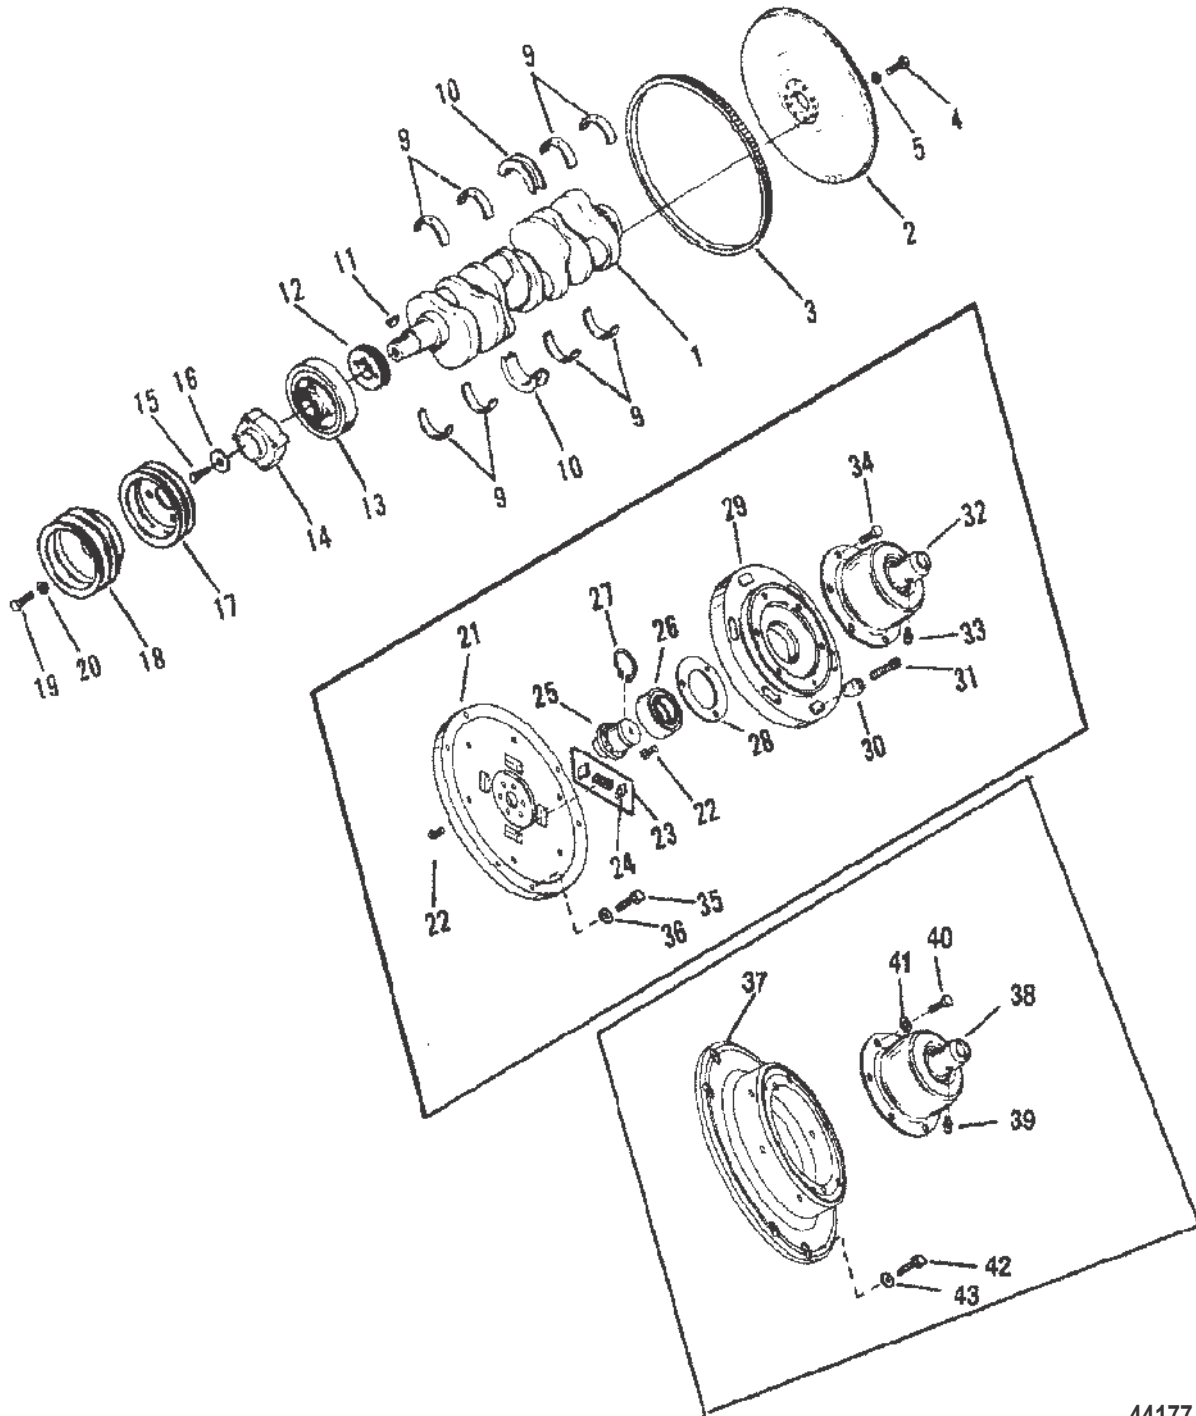

CRANKSHAFT, FLYWHEEL AND ENGINE COUPLING (STERN DRIVE)

44177

CRANKSHAFT, FLYWHEEL AND ENGINE COUPLING (STERN DRIVE)

Cat.# 90-80967794

CRANKSHAFT, FLYWHEEL AND ENGINE COUPLING (STERN DRIVE)

Ref #	Part Class	Part Number	Description	Comments	Qty	Note
40	0010	47461	SCREW (.437-14 x 1.00)	SOLID COUPLER	6	
41	0012	74758	WASHER (.469 x .875 x .063)	SOLID COUPLER	6	
42	0010	73657	SCREW (.312-18 x 1.50)	SOLID COUPLER	6	
43	0012	12038	WASHER	SOLID COUPLER	6	

PART NOTES:

[1] - AS REQUIRED

CRANKSHAFT, FLYWHEEL AND ENGINE COUPLING (STERN DRIVE)