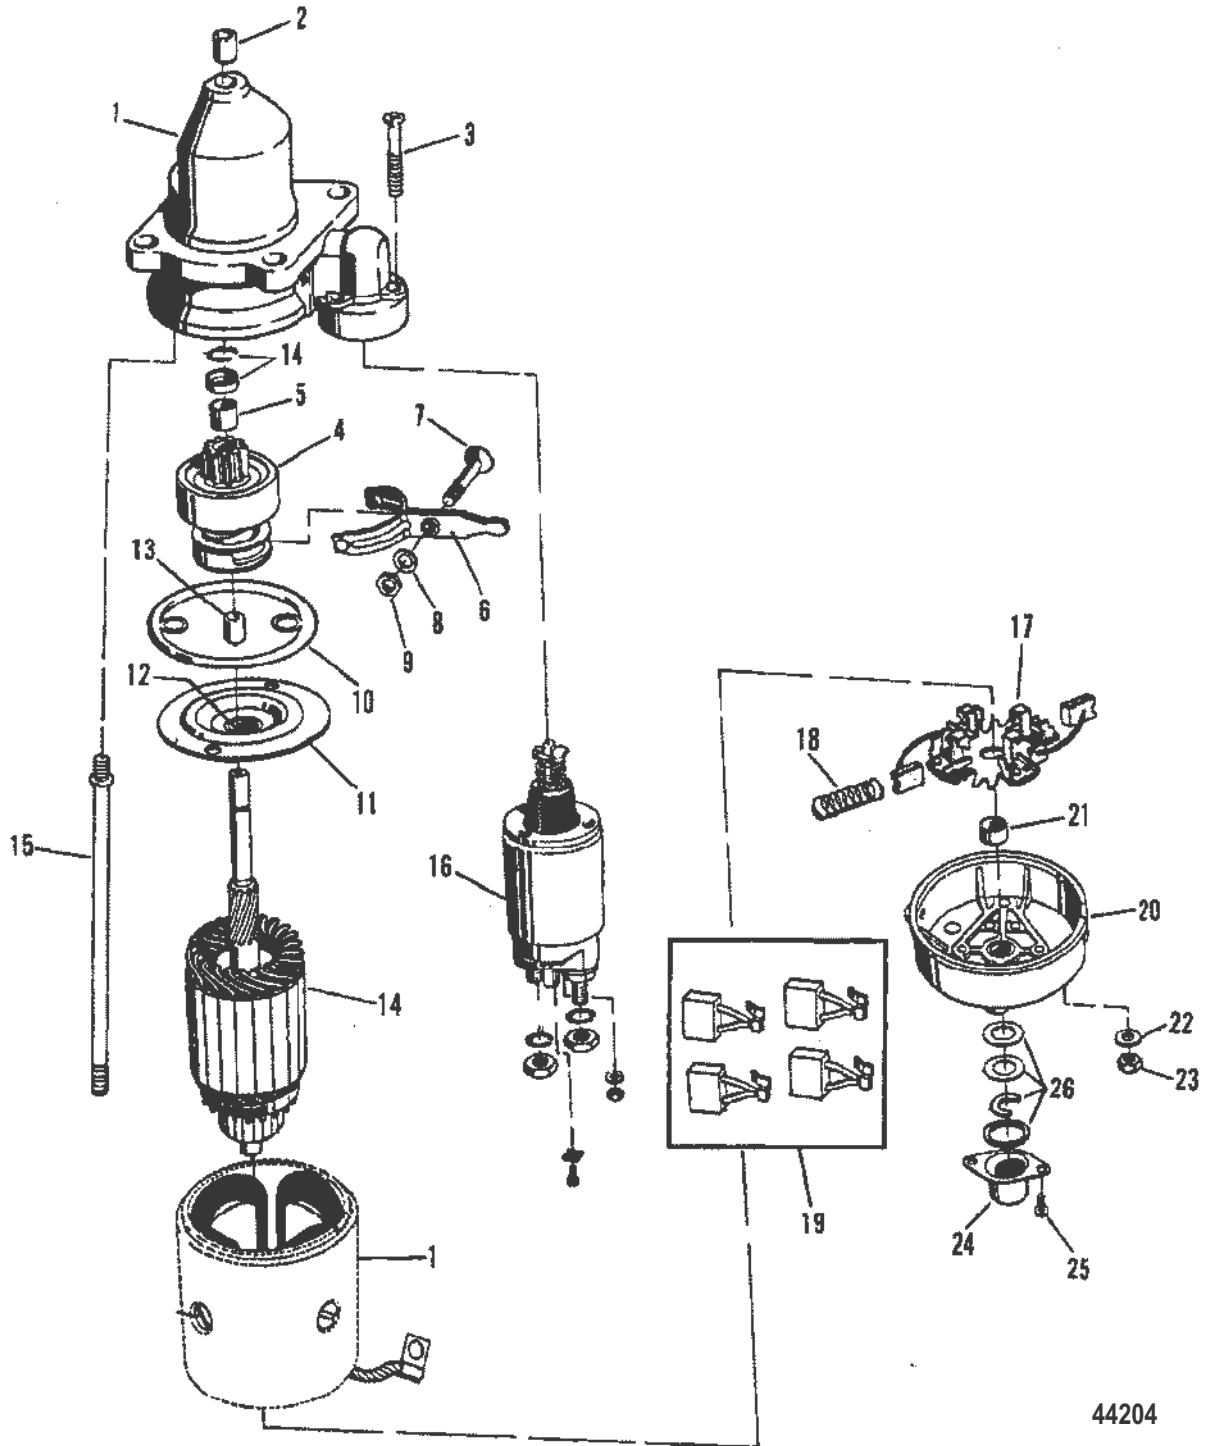

STARTER MOTOR (INBOARD)

44204

STARTER MOTOR (INBOARD)

STARTER MOTOR (INBOARD)

Ref #	Part Class	Part Number	Description	Comments	Qty	Note
1	0050	805991	STARTER MOTOR ASSEMBLY		1	
2	0023	808221	BUSHING		1	
3	0010	808225	SCREW		3	
4	0000	808219	DRIVE		1	
5	0023	808220	BUSHING		2	
6	0000	808280	FORK LEVER		1	
7	0010	808264	SCREW		1	
8	0012	808222	WASHER		1	
9	0011	808223	NUT		1	
10	0000	808227	RING Sealing		1	
11	0023	808216	BEARING		1	
12	0026	808218	SEAL Oil		1	
13	0023	808217	BUSHING		1	
14	0000	808215	ARMATURE		1	
15	0010	808224	THRU BOLT		2	
16	0087	808262	SOLENOID SWITCH		1	
17	0000	808229	HOLDER Brush		1	
18	0024	808238	SPRING Brush		4	
19	0000	808266	BRUSH SET		1	
20	0000	808249	END CAP		1	
21	0023	808251	BUSHING		1	
22	0012	808255	WASHER		2	
23	0011	808257	NUT		2	
24	0000	808259	CAP		1	
25	0010	808265	SCREW		2	
26	0000	808268	PARTS KIT		1	

STARTER MOTOR (INBOARD)