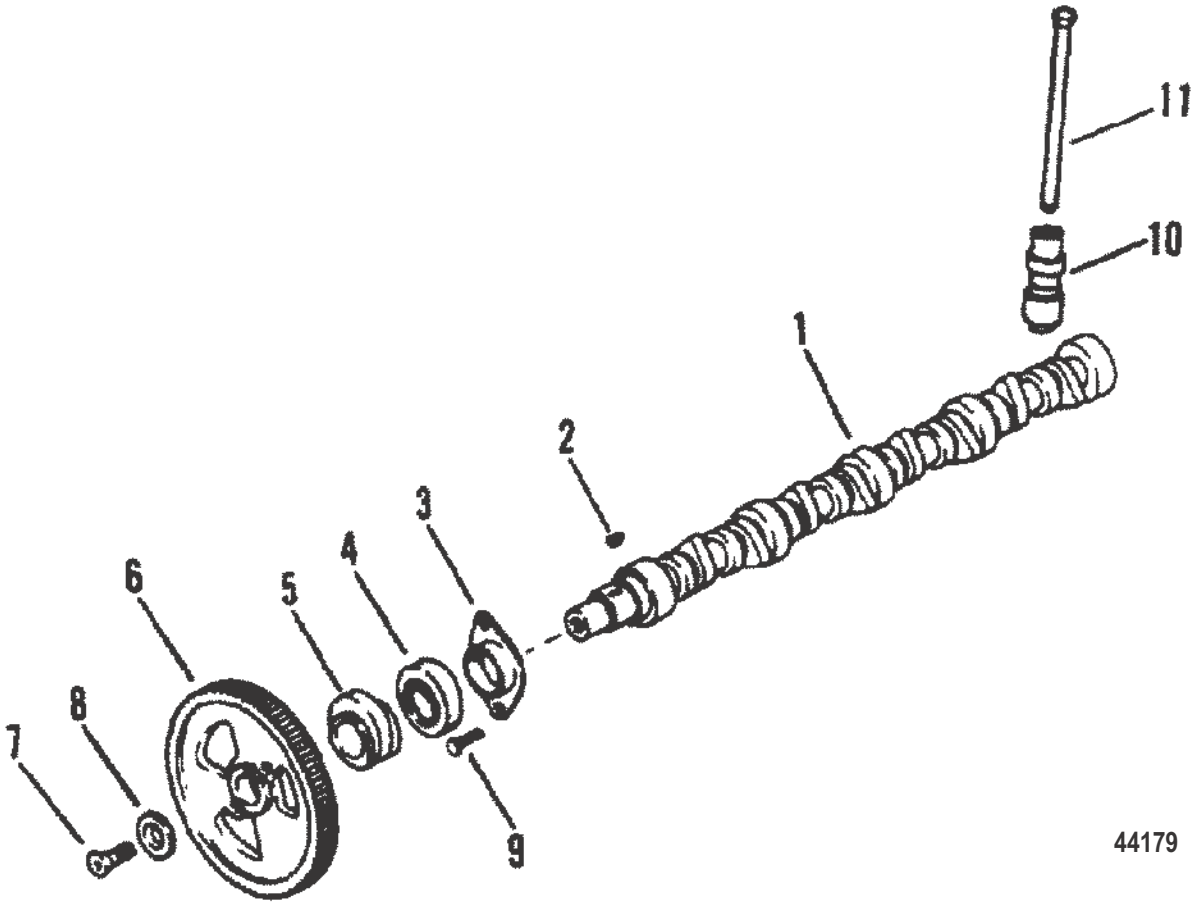

CAMSHAFT

44179

Cat.# 90-80967794

CAMSHAFT

Ref #	Part Class	Part Number	Description	Comments	Qty	Note
1	0431	808192	CAMSHAFT ASSEMBLY		1	
2	0028	808120	KEY		1	
3	0000	808171	FLANGE		1	
4	0023	808172	SPACER		1	
5	0000	808131	CAM		1	
6	0043	808177	GEAR Camshaft		1	
7	0010	808132	SCREW		1	
8	0012	808130	WASHER		1	
9	0010	808272	SCREW		2	
10	0000	808182	FOLLOWER Cam		16	
11	0000	808180	PUSH ROD		16	

CAMSHAFT