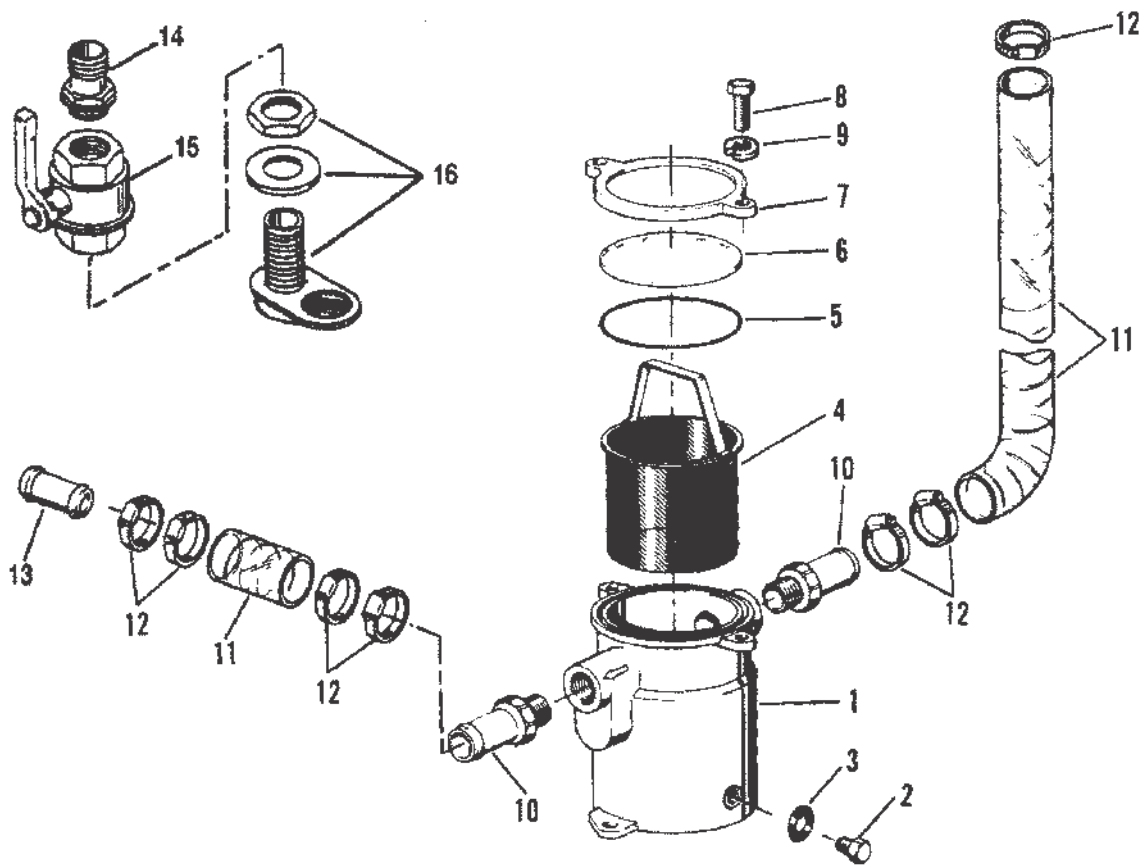

SEAWATER FILTER

44228

SEAWATER FILTER

Ref #	Part Class	Part Number	Description	Comments	Qty	Note
1	0035	816171	FILTER		1	
2	0010	801763853	PLUG		1	
3	0012	809963201	WASHER		1	
4	0000	801763855	ELEMENT		1	
5	0025	801763856	O-RING		1	
6	0000	801763857	WINDOW		1	
7	0000	801763858	COVER		1	
8	0010	801763859	SCREW		2	
9	0013	809930840	LOCKWASHER		2	
10	0022	816339	NOZZLE		2	
11	0032	816172	HOSE		2	
12	0054	815504224	CLAMP Worm Gear		8	
13	0032	806291	REDUCER		1	
14	0022	818172	CONNECTOR		1	
15	0020	818171	VALVE		1	
16	0022	818170	STAINER		1