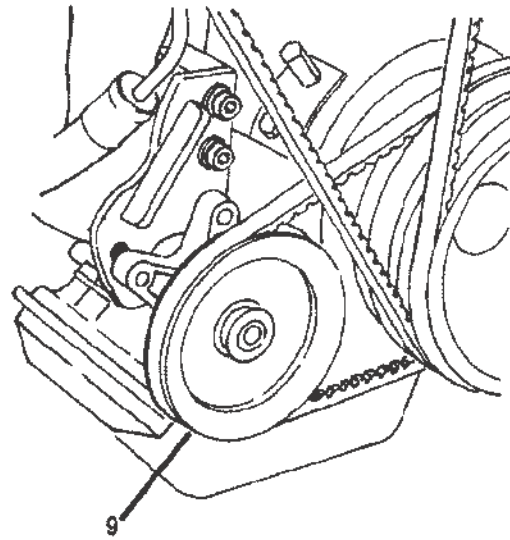

VACUUM PUMP (STERN DRIVE)

44237

VACUUM PUMP (STERN DRIVE)

Ref #	Part Class	Part Number	Description	Comments	Qty	Note
-	0000	806026A1	PUMP ASSEMBLY Vacuum		1	
1	0000	806676A2	PUMP ASSEMBLY Vacuum		1	
2	0000	806168T	PULLEY		1	
3	0000	806625T	PLATE		1	
4	0010	4000353	SCREW (M8 x 25)		2	
5	0012	4002317	WASHER (8.90 X 17.0 X 1.9SS)		2	
6	0000	806626T	BRACKET		1	
7	0010	806677	BOLT		1	
8	0012	846377	WASHER (.531 x 1.06 x .095) Stainless Steel		1	
9	0057	806171	V BELT		1	
10	0010	30206	SCREW (.375-16 x 1.00) Stainless Steel		1	
11	0010	818219	SCREW		1	
12	0012	34931	WASHER (.406 x .734 x .063) Stainless Steel		2	
-	0032	806414	VACUUM HOSE		1	
-	0022	806415	FITTING Barbed		1	
-	0054	815504210	CLAMP Worm Gear		1