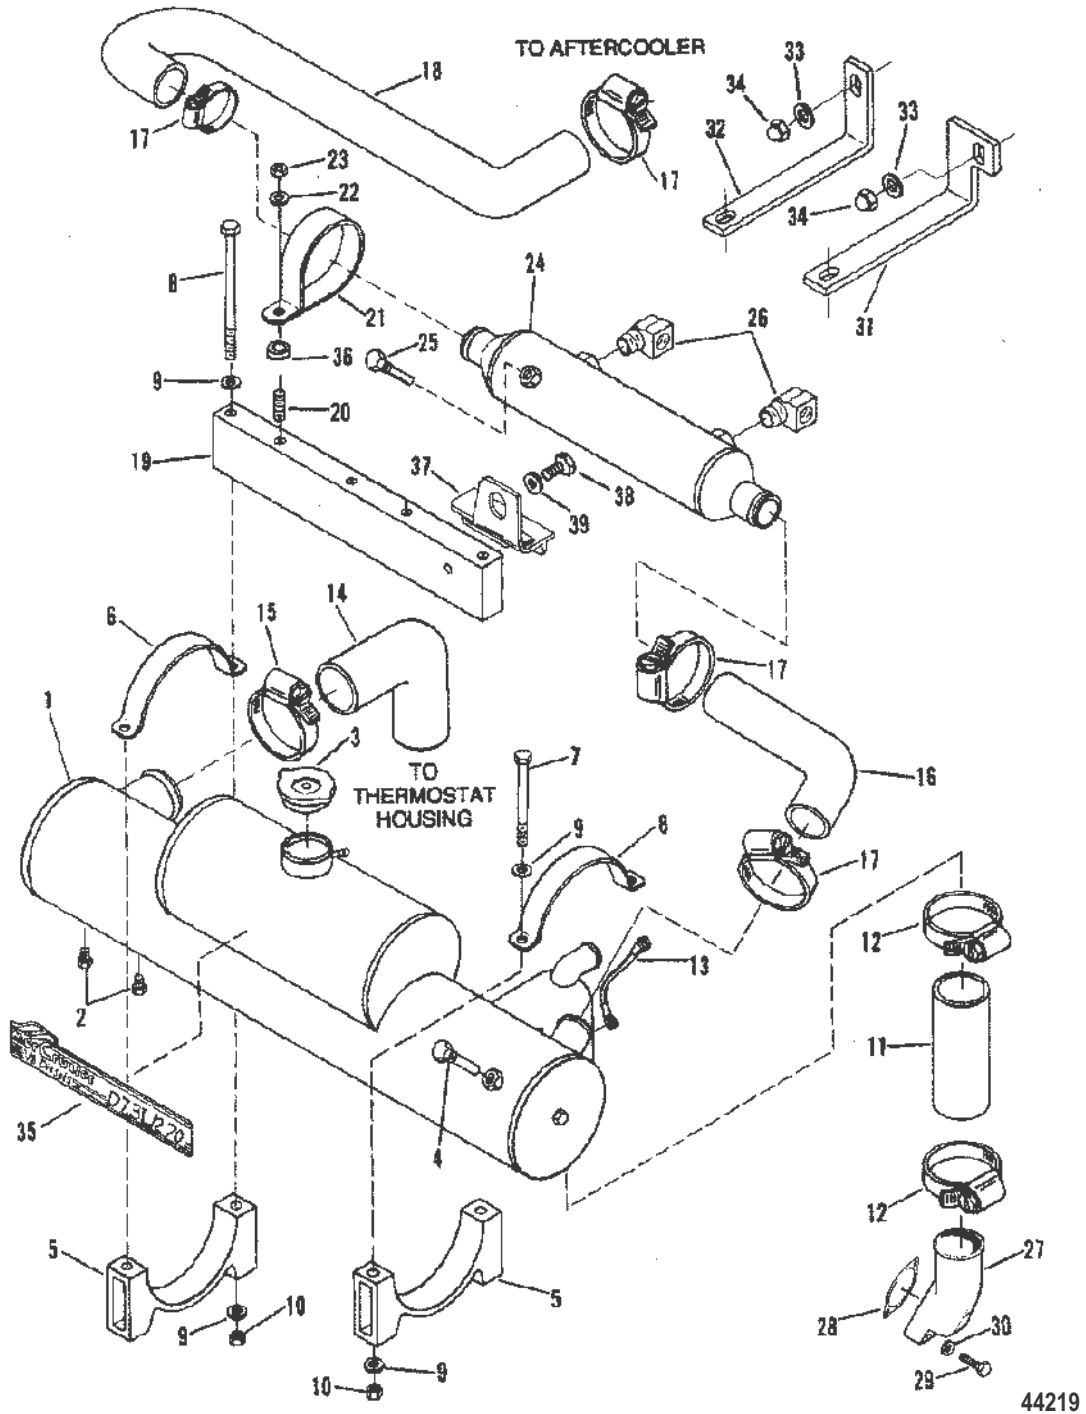

HEAT EXCHANGER AND OIL COOLER (INBOARD)

HEAT EXCHANGER AND OIL COOLER (INBOARD)

HEAT EXCHANGER AND OIL COOLER (INBOARD)

Ref #	Part Class	Part Number	Description	Comments	Qty	Note
1	0000	805868	HEAT EXCHANGER WITH DECALS		1	
2	0022	36382	FITTING (.250-18 x .62) Brass		2	
3	0036	808108	CAP		1	
4	0097	808112	ANODE Zinc		1	
5	0000	805862	BRACKET		2	
6	0000	805863	STRAP		2	
7	0010	805768	SCREW (3/8-16 x 4)		2	
8	0010	806249	SCREW (3/8-16 x 6.5)		1	
8	0010	806155	SCREW (7.5 Inches)		1	
9	0012	805787	WASHER		8	
10	0011	805781	NUT (.375-16)		4	
11	0032	805897	HOSE		1	
12	0054	815504336	CLAMP Worm Gear		2	
13	0084	86322A22	CABLE ASSEMBLY		1	
14	0032	805894	HOSE		1	
15	0054	815504232	CLAMP Worm Gear (2.50 Diameter)		2	
16	0032	805750	HOSE		1	
17	0054	815504220	CLAMP Worm Gear		4	
18	0032	805755	HOSE		1	
19	0000	806918	BRACKET		1	
20	0016	70236	STUD (.312 x 1.500)		2	
21	0054	814858	CLIP		2	
22	0012	805792	WASHER		2	
23	0011	806134	NUT		2	
24	0000	805891	COOLER Oil		1	
25	0097	808112	ANODE Zinc		1	
26	0022	97368	ELBOW (90 Degrees)		2	
27	0000	805826F2	HOUSING		1	
28	0027	805799	GASKET		1	
29	0010	805774	SCREW (5/16-18 x 3)		1	
29	0010	805783	SCREW (5/16-18 x 1.75)		1	
30	0012	805792	WASHER		1	
31	0000	805886	SUPPORT (PORT)		1	
32	0000	805887	SUPPORT (STARBOARD)		1	
33	0012	805792	WASHER		2	
34	0011	63078	NUT		2	
35	0037	805600	DECAL		1	
36	0023	72057	SPACER (1.00 Outside Diameter x .125 x Thick)		2	
37	0000	806308	LIFTING EYE		1	
38	0010	805763	SCREW (.375-16 x 1.00)		1	
39	0012	805787	WASHER		1	

HEAT EXCHANGER AND OIL COOLER (INBOARD)