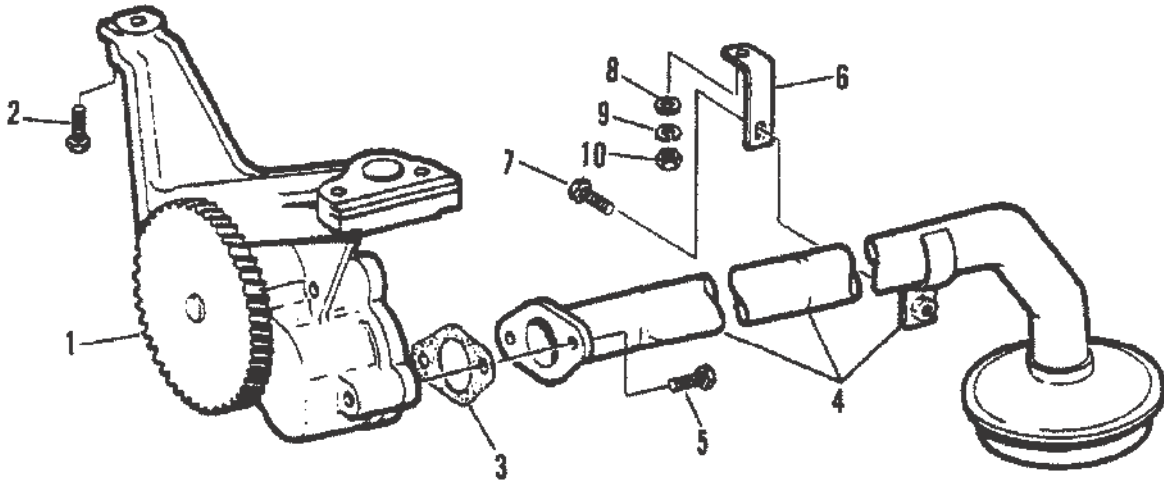

OIL PUMP

44182

OIL PUMP

Ref #	Part Class	Part Number	Description	Comments	Qty	Note
1	0000	808201	PUMP ASSEMBLY Oil	With Gear	1	
2	0010	808273	BOLT (1.50 Inches)		3	
3	0027	808174	GASKET		1	[1]
4	0032	808148	TUBE ASSEMBLY Pick Up	With Screen	1	
5	0010	808273	BOLT (1.50 Inches)		1	
5	0010	808274	SCREW (2.00 Inches)		1	
6	0000	808164	BRACKET		1	
7	0010	808141	SCREW		1	
8	0012	808097	WASHER		1	
9	0013	808106	LOCKWASHER		1	
10	0011	808095	NUT		1	
--	0027	808291	GASKET KIT Engine		1	

PART NOTES:

[1] - CONTENTS OF ENGINGE GASKET KIT 808291