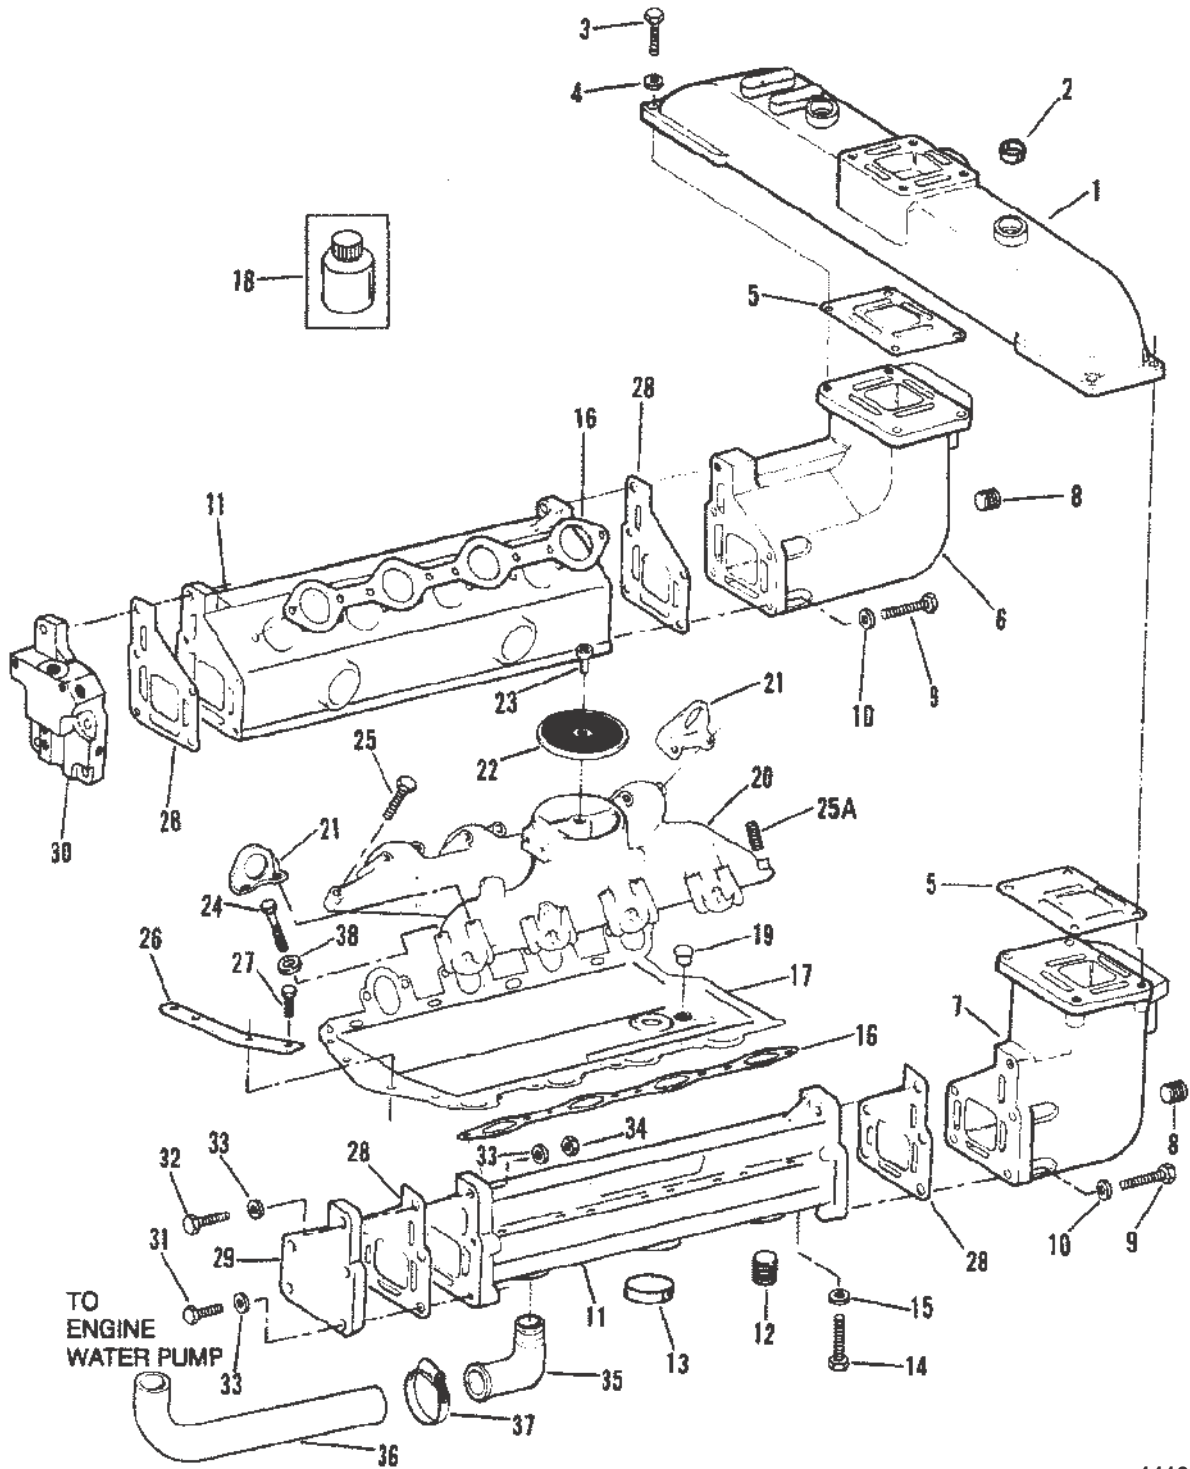

EXHAUST MANIFOLD AND ELBOWS

44187

EXHAUST MANIFOLD AND ELBOWS

Ref #	Part Class	Part Number	Description	Comments	Qty	Note
1	0000	806199F2	MANIFOLD Crossover		1	
2	0019	805921	PLUG (1.25 Inch)		4	
3	0010	805764	SCREW (3/8-16 x 1.5)		8	
4	0012	805787	WASHER		8	
5	0027	805840	GASKET		2	[1]
6	0000	805878F2	ELBOW Exhaust (STARBOARD)		1	
7	0000	805876F2	ELBOW Exhaust (PORT)		1	
8	0022	36382	FITTING (.250-18 x .62) Brass		2	
9	0010	805764	SCREW (3/8-16 x 1.5)		8	
9	0010	805765	BOLT (3/8-16 x 1.75)		2	
10	0012	805787	WASHER		10	
11	0000	805875F2	MANIFOLD Exhaust		2	
12	0022	56308	PLUG		2	
13	0019	805921	PLUG (1.25 Inch)		6	
14	0010	805767	BOLT		16	
15	0012	805787	WASHER		16	
16	0027	805810	GASKET		2	[1]
17	0000	808135	VALLEY PAN	INCLUDES INT. MANIFOLD GASKET	1	
18	0092	808137	LIQUID GASKET		1	[1]
19	0000	808194	GROMMET		1	
20	0000	808183	MANIFOLD Intake		1	
21	0000	808175	LIFTING EYE		2	
22	0000	808195	GUARD		1	
23	0000	808196	ADAPTOR		1	
24	0010	808214	BOLT (2.75 Inches)		10	
24	0010	808294	BOLT (2.5 Inches)		4	
24	0010	808296	BOLT (3.0 Inches)		2	
25	0010	808269	BOLT (1.5 Inches)		1	
25A	0016	808295	STUD (2.25 Inches)		1	
26	0000	808178	STRAP		1	
27	0010	808261	BOLT		4	
28	0027	805843	GASKET		4	[1]
29	0000	805825F2	END CAP		1	
30	0000	805906F2	END CAP ASSEMBLY With Primer Pump		1	
31	0010	805764	SCREW (3/8-16 x 1.5)		8	
32	0010	805766	SCREW (3/8-16 x 2)		2	
33	0012	805787	WASHER		12	
34	0011	805781	NUT (.375-16)		2	
35	0022	805846	ELBOW (1 NPT x 1.25 Hose Bib)		2	
36	0032	805749	HOSE (PORT)		1	
36	0032	805753	HOSE (STARBOARD)		1	
37	0054	815504220	CLAMP Worm Gear		4	
38	0012	808297	WASHER		6	
--	0027	808291	GASKET KIT Engine		1	

EXHAUST MANIFOLD AND ELBOWS