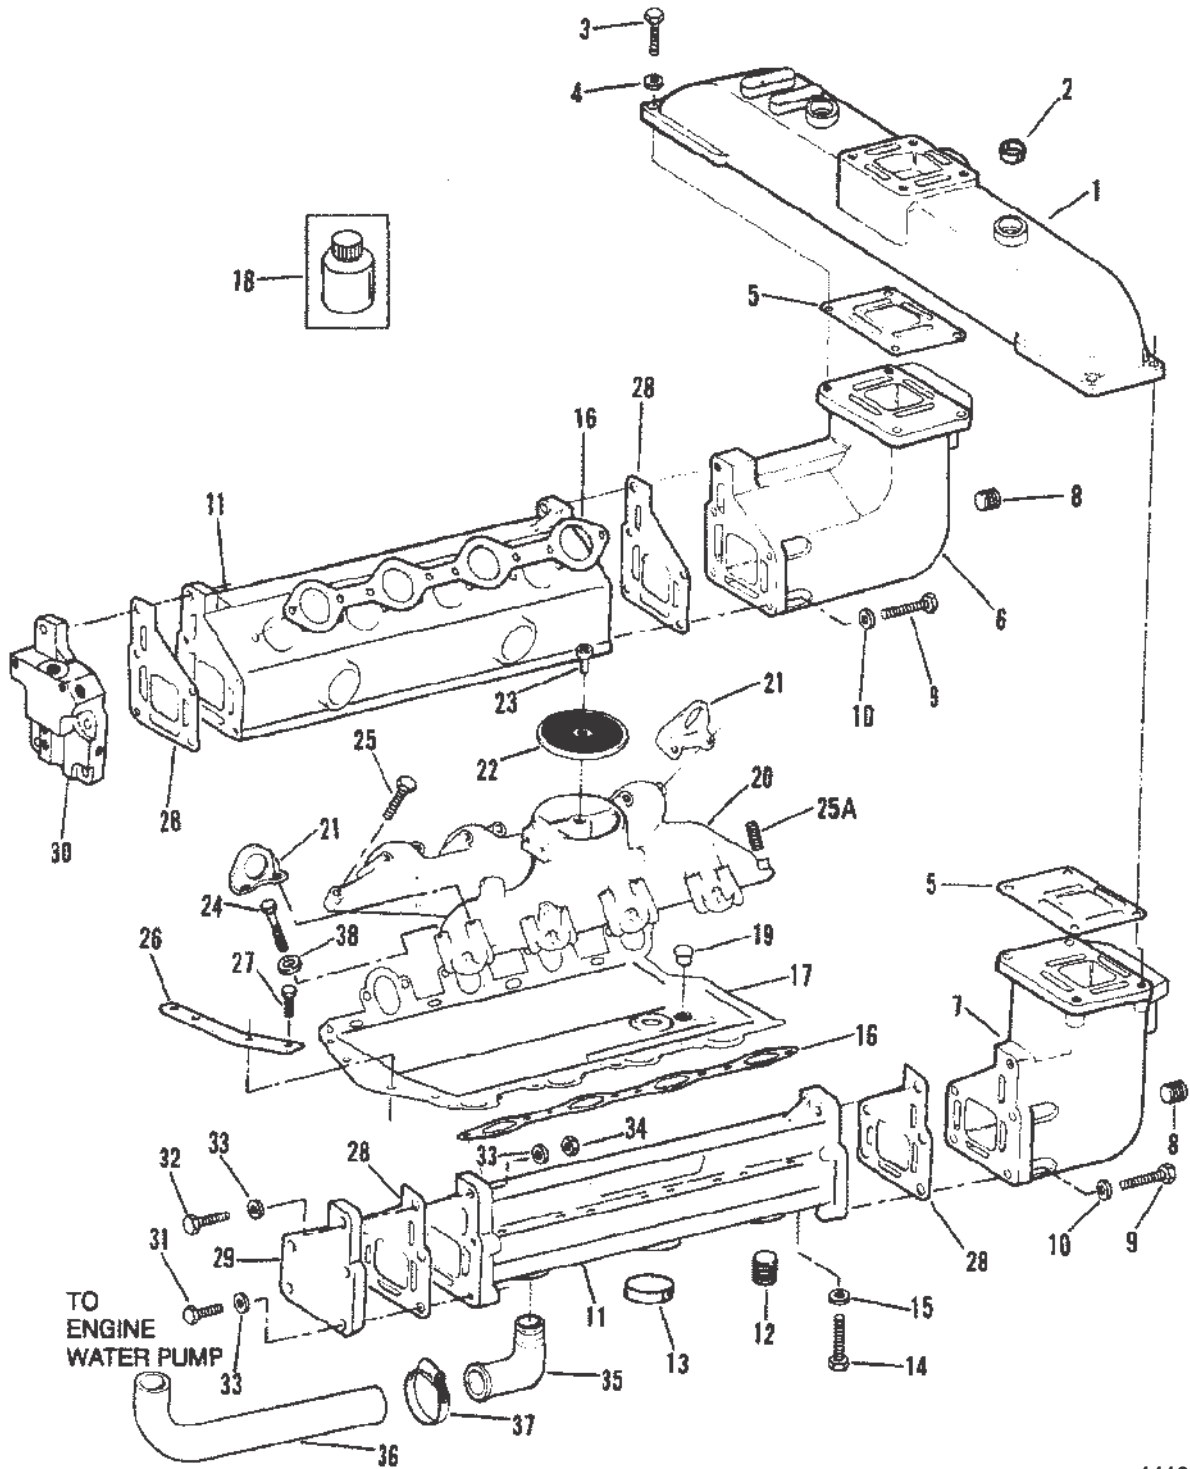

EXHAUST MANIFOLD AND ELBOWS

Ref #	Part Class	Part Number	Description	Comments	Qty	Note
1	0000	806199F2	MANIFOLD Crossover		1	
2	0019	805921	PLUG (1.25 Inch)		4	
3	0010	805764	SCREW (3/8-16 x 1.5)		8	
4	0012	805787	WASHER		8	
5	0027	805840	GASKET		2	[1]
6	0000	805878F2	ELBOW Exhaust (STARBOARD)		1	
7	0000	805876F2	ELBOW Exhaust (PORT)		1	
8	0022	36382	FITTING (.250-18 x .62) Brass		2	
9	0010	805764	SCREW (3/8-16 x 1.5)		8	
9	0010	805765	BOLT (3/8-16 x 1.75)		2	
10	0012	805787	WASHER		10	
11	0000	805875F2	MANIFOLD Exhaust		2	
12	0022	56308	PLUG		2	
13	0019	805921	PLUG (1.25 Inch)		6	
14	0010	805767	BOLT		16	
15	0012	805787	WASHER		16	
16	0027	805810	GASKET		2	[1]
17	0000	808135	VALLEY PAN	INCLUDES INT. MANIFOLD GASKET	1	
18	0092	808137	LIQUID GASKET		1	[1]
19	0000	808194	GROMMET		1	
20	0000	808183	MANIFOLD Intake		1	
21	0000	808175	LIFTING EYE		2	
22	0000	808195	GUARD		1	
23	0000	808196	ADAPTOR		1	
24	0010	808214	BOLT (2.75 Inches)		10	
24	0010	808294	BOLT (2.5 Inches)		4	
24	0010	808296	BOLT (3.0 Inches)		2	
25	0010	808269	BOLT (1.5 Inches)		1	
25A	0016	808295	STUD (2.25 Inches)		1	
26	0000	808178	STRAP		1	
27	0010	808261	BOLT		4	
28	0027	805843	GASKET		4	[1]
29	0000	805825F2	END CAP		1	
30	0000	805906F2	END CAP ASSEMBLY With Primer Pump		1	
31	0010	805764	SCREW (3/8-16 x 1.5)		8	
32	0010	805766	SCREW (3/8-16 x 2)		2	
33	0012	805787	WASHER		12	
34	0011	805781	NUT (.375-16)		2	
35	0022	805846	ELBOW (1 NPT x 1.25 Hose Bib)		2	
36	0032	805749	HOSE (PORT)		1	
36	0032	805753	HOSE (STARBOARD)		1	
37	0054	815504220	CLAMP Worm Gear		4	
38	0012	808297	WASHER		6	
--	0027	808291	GASKET KIT Engine		1	

EXHAUST MANIFOLD AND ELBOWS

EXHAUST MANIFOLD AND ELBOWS

44187