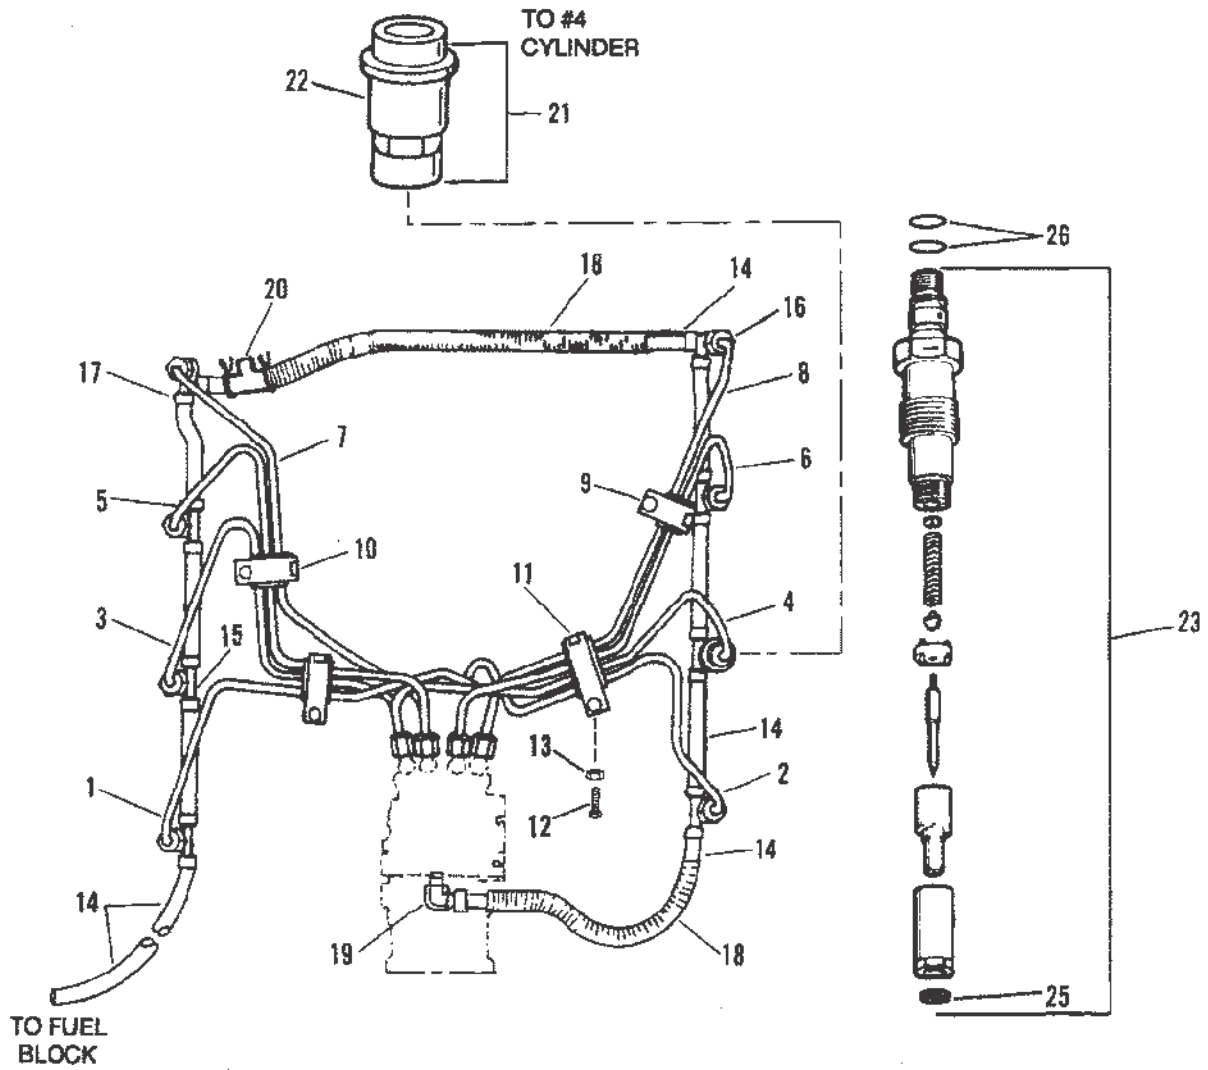

INJECTORS AND HOSES (S/N F060103 AND BELOW)

44190

INJECTORS AND HOSES (S/N F060103 AND BELOW)

Ref #	Part Class	Part Number	Description	Comments	Qty	Note
1	0000	806062	PIPE Injector (#1 CYLINDER)		1	
2	0000	806063	PIPE Injector (#2 CYLINDER)		1	
3	0032	808236	TUBE Injector (#3 CYLINDER)		1	
4	0032	808246	TUBE Injector (#4 CYLINDER)		1	
5	0032	808230	TUBE Injector (#5 CYLINDER)		1	
6	0032	808247	TUBE Injector (#6 CYLINDER)		1	
7	0032	808231	TUBE Injector (#7 CYLINDER)		1	
8	0032	808248	TUBE Injector (#8 CYLINDER)		1	
9	0054	808162	CLAMP Two Injector Tubes		1	
10	0054	808200	CLAMP Three Injector Tubes		2	
11	0054	808245	CLAMP Four Injector Tubes		1	
12	0010	808086	SCREW		4	
13	0011	808089	NUT		4	
14	0032	808258	HOSE		1	
15	0022	808239	TEE		5	
16	0022	808240	ELBOW		3	
17	0054	805816	CLAMP		AR	[1]
18	0000	808241	SPIRAL WRAP		2	
19	0022	808237	ELBOW		1	
20	0022	806619	TEE		1	
21	0000	808235	SENSOR Fuel		1	
22	0000	808244	COVER		1	
23	0000	808288	INJECTOR Fuel		8	
25	0027	808139	GASKET		8	
26	0025	808117	O-RING		16	[2]
--	0027	808291	GASKET KIT Engine		1	

PART NOTES:

1. [1] - AS REQUIRED
   [2] - CONTENTS OF ENGINGE GASKET KIT 808291