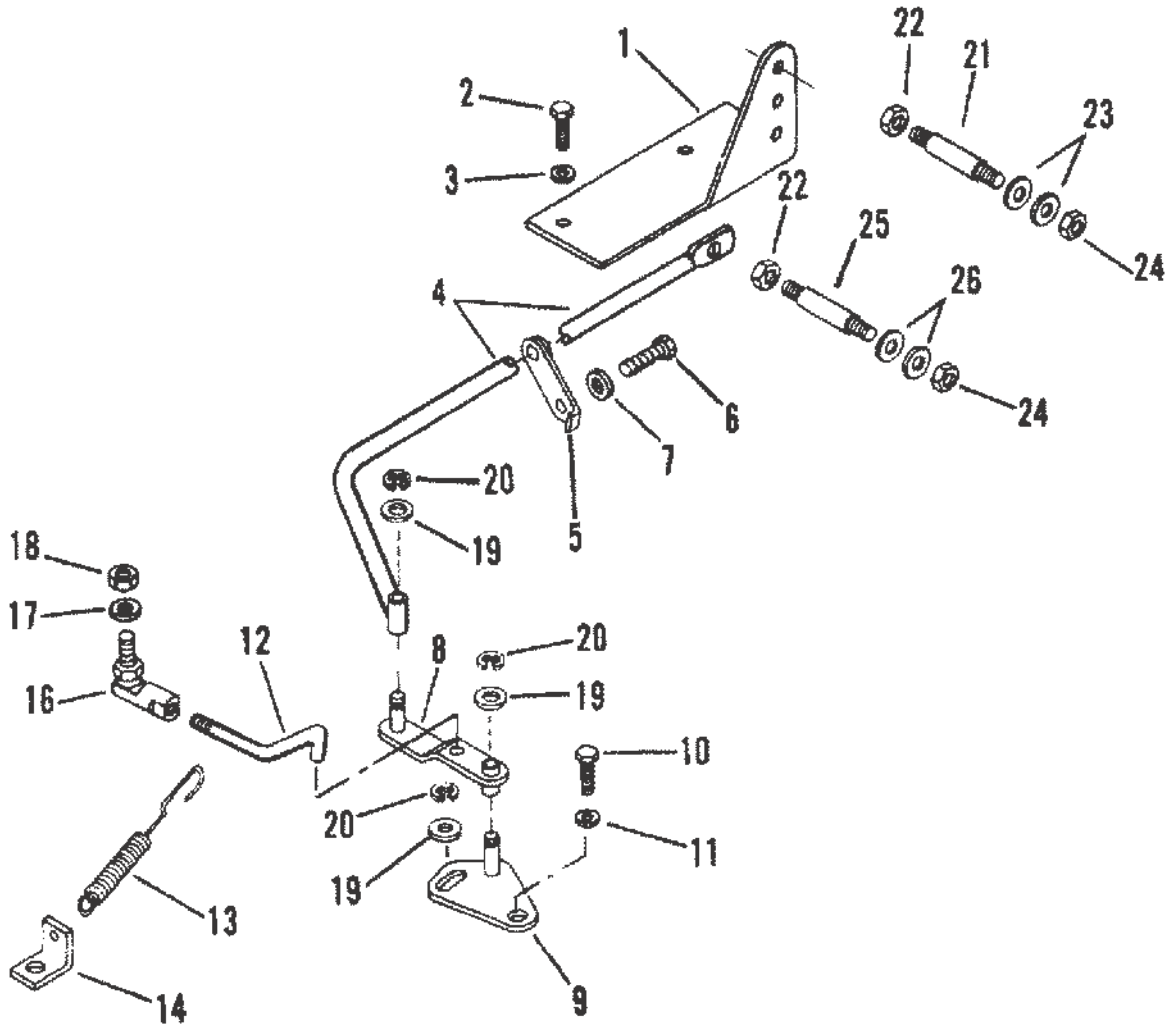

THROTTLE LINKAGE (STERN DRIVE)

44197

THROTTLE LINKAGE (STERN DRIVE)

Ref #	Part Class	Part Number	Description	Comments	Qty	Note
1	0000	806990T	BRACKET Throttle		1	
2	0010	805785	SCREW		2	
3	0012	805793	WASHER		2	
4	0000	806554A1	ROD ASSEMBLY Throttle		1	
5	0000	805961	GUIDE		1	
6	0010	805772	SCREW		1	
7	0012	805792	WASHER		1	
8	0000	806789	BELLCRANK		1	
9	0000	805963	PIVOT		1	
10	0010	16498	SCREW (.375-16 x .750) Button Head - Stainless Steel		2	
11	0012	805787	WASHER		2	
12	0000	805962	LINK Throttle		1	
13	0024	91821	SPRING		1	
14	0000	806040	BRACKET		1	
16	0000	73393	BALL JOINT		1	
17	0012	29245	WASHER (.281 x .500 x .060) Stainless Steel		1	
18	0011	35045	NUT (.250-28)		1	
19	0012	29245	WASHER (.281 x .500 x .060) Stainless Steel		3	
20	0053	27290	RING Retaining		3	
21	0016	818192	STUD		1	
22	0011	20361	NUT (.250-28)		2	
23	0012	24664	WASHER (M4 x 20)		2	
24	0011	35045	NUT (.250-28)		2	
25	0016	96112	STUD (.250-28 x 2.00) Throttle Cable Anchor		1	
26	0012	29245	WASHER (.281 x .500 x .060) Stainless Steel		2	

THROTTLE LINKAGE (STERN DRIVE)