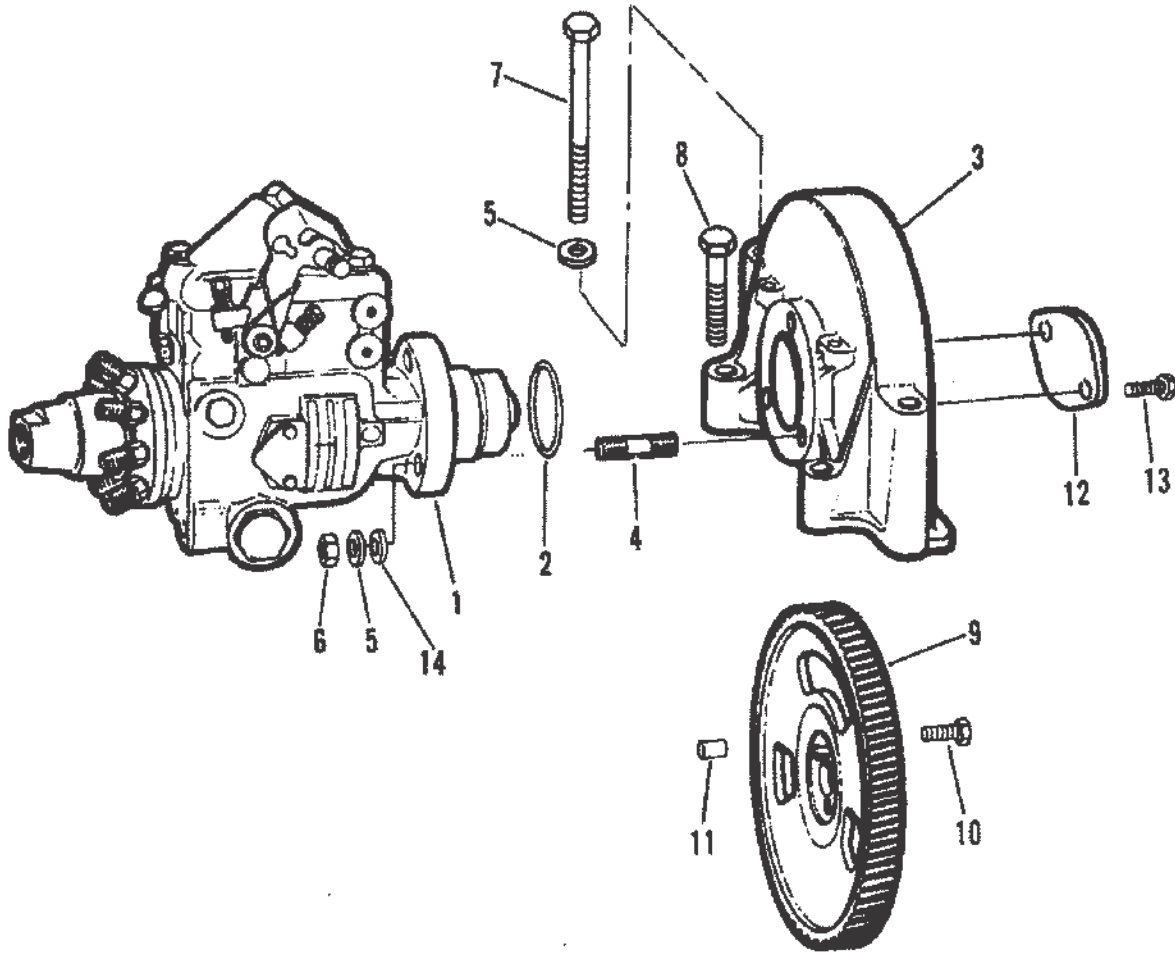

INJECTOR PUMP

44195

INJECTOR PUMP

Ref #	Part Class	Part Number	Description	Comments	Qty	Note
1	0000	808091	PUMP Injector		1	
2	0025	808119	O-RING		1	[1]
3	0000	808191	ADAPTOR		1	
4	0016	808250	STUD		3	
5	0012	808085	WASHER		5	
6	0011	808096	NUT		3	
7	0010	808090	SCREW		2	
8	0010	808270	SCREW		2	
9	0043	808176	GEAR		1	
10	0010	808101	SCREW		3	
11	0017	808084	PIN Dowel		1	
12	0000	808190	COVER		1	
13	0010	808270	SCREW		2	
14	0012	808292	WASHER		3	

PART NOTES:

[1] - 1 = CONTENTS OF ENGINE GASKET KIT 808291