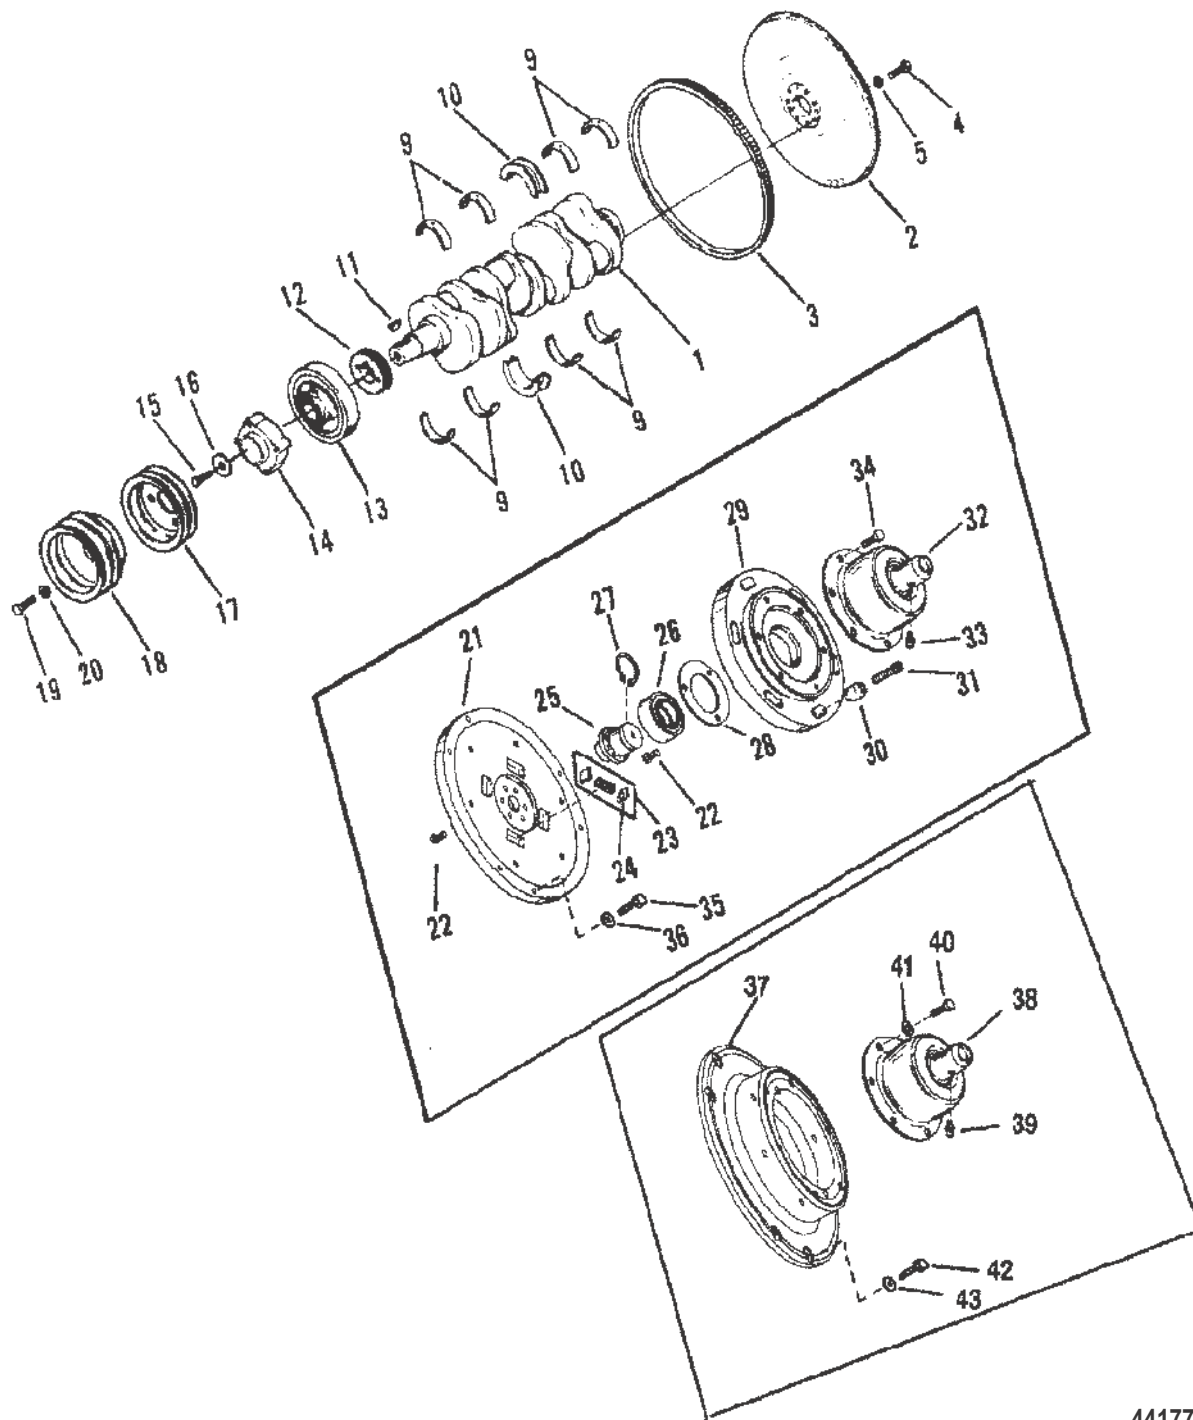

CRANKSHAFT, FLYWHEEL AND ENGINE COUPLING (STERN DRIVE)

44177

CRANKSHAFT, FLYWHEEL AND ENGINE COUPLING (STERN DRIVE)

CRANKSHAFT, FLYWHEEL AND ENGINE COUPLING (STERN DRIVE)

Ref #	Part Class	Part Number	Description	Comments	Qty	Note
1	0429	808161	CRANKSHAFT	INCLUDES ALL STANDARD BEARINGS	1	
2	0222	805822	FLYWHEEL		1	
3	0043	808099	RING GEAR		1	
4	0010	805766	SCREW (3/8-16 x 2)		9	
5	0012	805787	WASHER		9	
9	0023	808153	BEARING SET (STANDARD)		4	
9	0023	808154	BEARING SET (.010 U.S.)		AR	[1]
9	0023	808155	BEARING SET (.020 U.S.)		AR	[1]
9	0023	808156	BEARING SET (.030 U.S.)		AR	[1]
10	0023	808157	BEARING SET Center (STANDARD)		1	
10	0023	808158	BEARING SET Center (.010 U.S.)		AR	[1]
10	0023	808159	BEARING SET Center (.020 U.S.)		AR	[1]
10	0023	808160	BEARING SET Center (.030 U.S.)		AR	[1]
11	0028	808109	KEY		1	
12	0043	808167	GEAR Crankshaft		1	
13	0000	808281	DAMPER		1	
14	0023	805832F2	SPACER		1	
15	0010	808092	SCREW		1	
16	0012	808113	WASHER		1	
17	0000	805800	PULLEY		1	
18	0000	805801	PULLEY		1	
19	0010	805761	SCREW		4	
20	0012	805787	WASHER		4	
-	0000	806245A2	ENGINE COUPLER ASSEMBLY	2 STAGE COUPLER	1	
21	0000	806245T	COUPLER PLATE	2 STAGE COUPLER	1	
22	0010	806383	SCREW	2 STAGE COUPLER	12	
23	0024	806395A1	SPRING	2 STAGE COUPLER	2	
23	0024	806270A1	SPRING	2 STAGE COUPLER	2	
24	0000	806271	RETAINER Spring	2 STAGE COUPLER	8	
25	0000	806246A1	SUPPORT ASSEMBLY Bearing	2 STAGE COUPLER	1	
26	0030	818942T	BEARING Ball	2 STAGE COUPLER	1	
27	0053	818944	RING Retaining	2 STAGE COUPLER	1	
28	0000	806531	PLATE Retainer	2 STAGE COUPLER	1	
29	0000	806268T	COUPLER PLATE	2 STAGE COUPLER	1	
30	0000	821625	SNUBBER	2 STAGE COUPLER	6	
31	0010	806396	SCREW	2 STAGE COUPLER	6	
32	0000	805684A2	COUPLING	2 STAGE COUPLER	1	
33	0022	74036	FITTING Grease	2 STAGE COUPLER	1	
34	0010	47461	SCREW (.437-14 x 1.00)	2 STAGE COUPLER	6	
35	0010	73657	SCREW (.312-18 x 1.50)	2 STAGE COUPLER	6	
36	0012	12038	WASHER	2 STAGE COUPLER	6	
37		D806800A4	ENGINE COUPLER ASSEMBLY	SOLID COUPLER	1	
38	0000	805684A2	COUPLING	SOLID COUPLER	1	
39	0022	74036	FITTING Grease	SOLID COUPLER	1	

CRANKSHAFT, FLYWHEEL AND ENGINE COUPLING (STERN DRIVE)