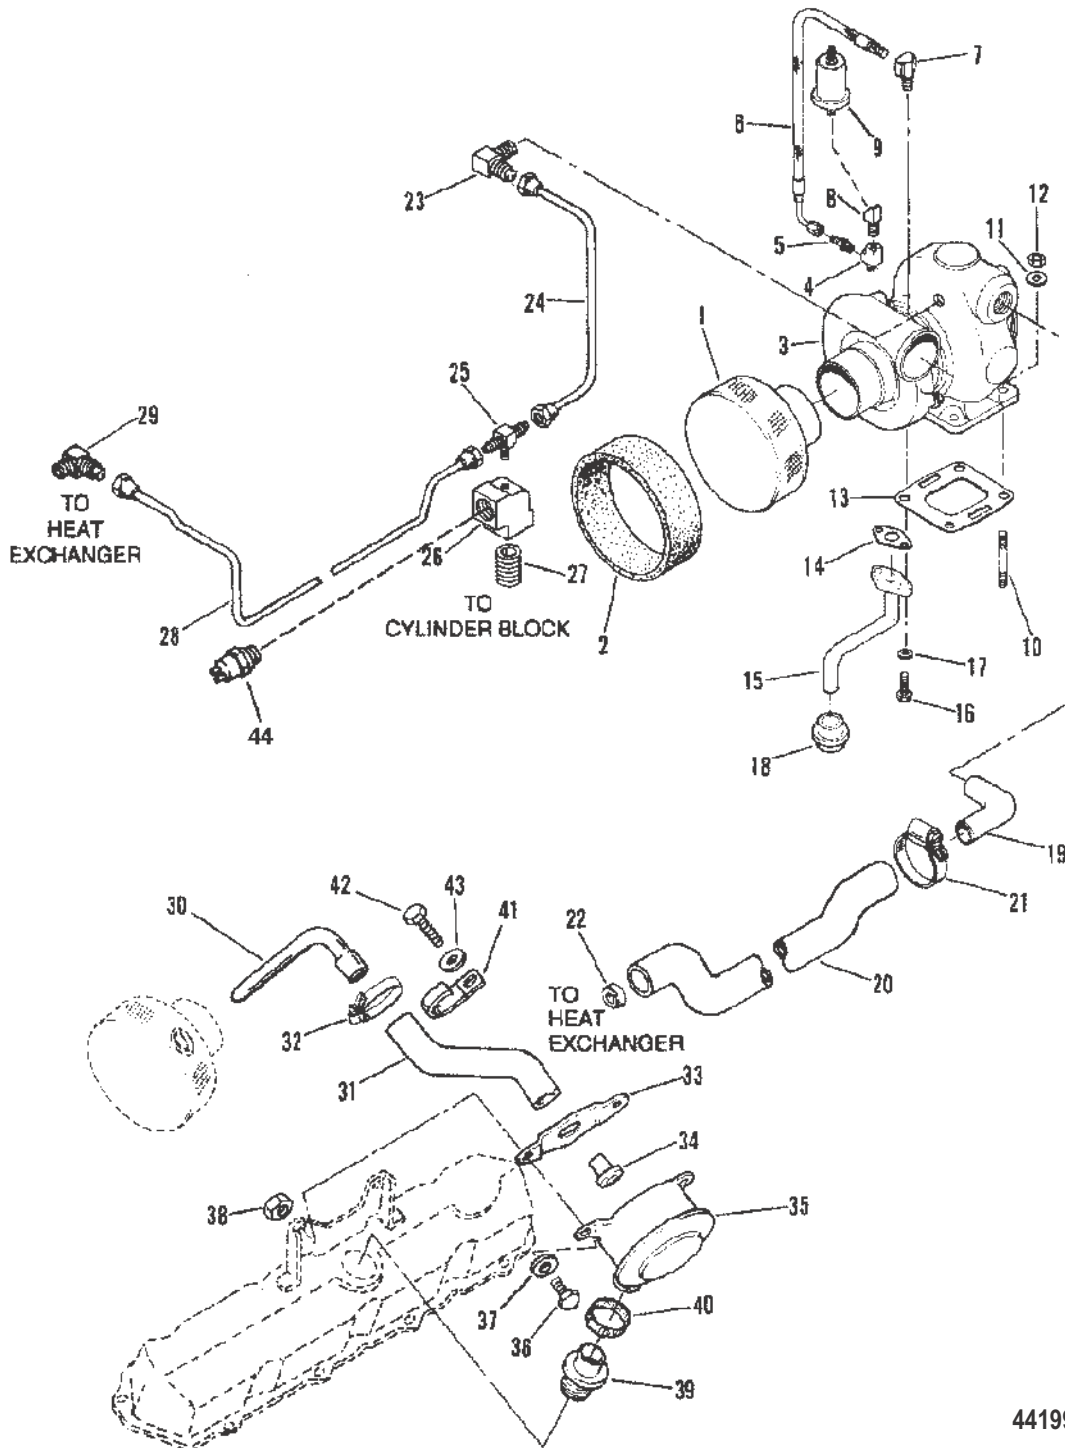

TURBOCHARGER AND AIR CLEANER

44199

TURBOCHARGER AND AIR CLEANER

Ref #	Part Class	Part Number	Description	Comments	Qty	Note
1	0000	805838	CLEANER Air		1	
2	0000	808289	FILTER		1	
3	0000	806015	TURBOCHARGER		1	
4	0022	25956	TEE		1	
5	0022	806133	CONNECTOR		1	
6	0032	805839	HOSE		1	
7	0022	46982	FITTING (90 Degree)		1	
8	0022	29085	FITTING Elbow (45 Degree)		1	
9	0000	805267	SENDER		1	
10	0016	805817	STUD		4	
11	0013	35048	LOCKWASHER (.375)		4	
12	0011	805781	NUT (.375-16)		4	
13	0027	805841	GASKET		1	[1]
14	0027	805842	GASKET		1	
15	0000	805837	PIPE		1	
16	0010	805762	SCREW		2	
17	0012	805787	WASHER		2	
18	0025	808263	GROMMET		1	
19	0022	805846	ELBOW (1 NPT x 1.25 Hose Bib)		1	
20	0032	805751	HOSE		1	
21	0054	815504220	CLAMP Worm Gear		3	
22	0000	806068	RESTRICTOR		1	
23	0022	806411	ELBOW		1	
24	0032	806128	TUBE		1	
25	0022	806137	TEE		1	
26	0022	806407	ELBOW		1	
27	0022	806136	CONNECTOR		1	
28	0032	806129	TUBE		1	
29	0022	77863	FITTING		1	
30	0032	806404	TUBE		1	
31	0032	806405	HOSE		1	
32	0054	815504220	CLAMP Worm Gear		2	
33	0000	808204	PLATE		1	
34	0026	808198	SEAL		1	
35	0000	808199	VENT VALVE		1	
36	0010	805784	SCREW		2	
37	0012	805792	WASHER		2	
38	0011	806134	NUT		2	
39	0025	808256	GROMMET		1	
40	0054	808211	CLAMP		1	
41	0054	97862	CLAMP		1	
42	0010	805782	SCREW		1	
43	0012	805792	WASHER		1	
44	0087	808163	SENDER		1	
--	0000	809899	REPAIR KIT Turbocharger		1	
--	0027	808291	GASKET KIT Engine		1	

TURBOCHARGER AND AIR CLEANER