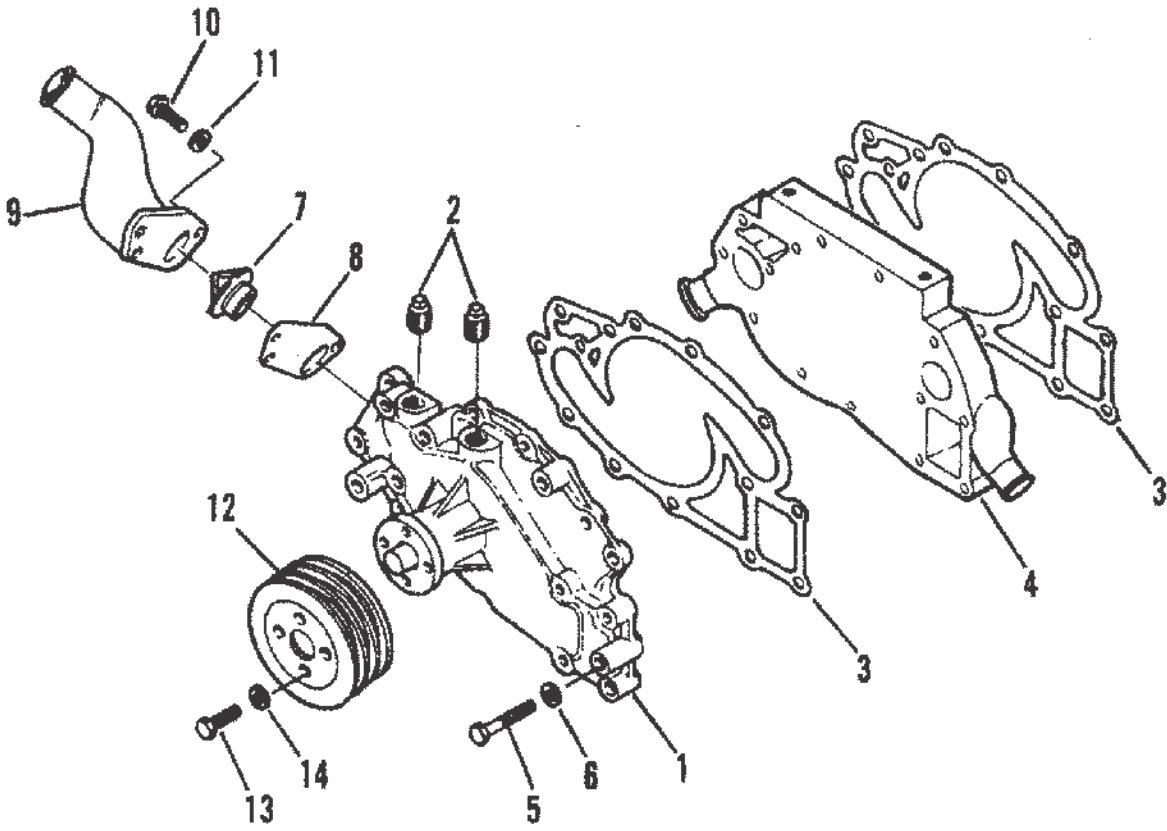

WATER PUMP

44181

WATER PUMP

Ref #	Part Class	Part Number	Description	Comments	Qty	Note
1	0000	805814	PUMP Water		1	
2	0019	808121	PLUG		2	
3	0027	805807	GASKET		2	[1]
4	0023	805828F2	SPACER		1	
5	0010	805774	SCREW (5/16-18 x 3)		8	
5	0010	805778	SCREW (5/16-18 x 4)		4	
5	0010	806399	SCREW (5/16-18 x 2.875)		2	
6	0012	805792	WASHER		14	
7	0000	808136	THERMOSTAT KIT With Gasket		1	
8	0027	805806	GASKET		1	[1]
9	0000	805827F2	HOUSING Thermostat		1	
10	0010	805784	SCREW		2	
11	0012	805792	WASHER		2	
12	0000	805805	PULLEY		1	
13	0010	805772	SCREW		4	
14	0012	805792	WASHER		4	
--	0027	808291	GASKET KIT Engine		1	

PART NOTES:

[1] - CONTENTS OF ENGINGE GASKET KIT 808291