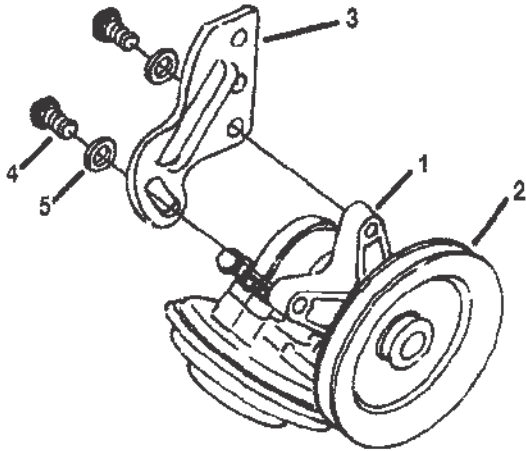

VACUUM PUMP (STERN DRIVE)

44237

VACUUM PUMP (STERN DRIVE)

Ref #	Part Class	Part Number	Description	Comments	Qty	Note
-	0000	806026A1	PUMP ASSEMBLY Vacuum		1	
1	0000	806676A2	PUMP ASSEMBLY Vacuum		1	
2	0000	806168T	PULLEY		1	
3	0000	806625T	PLATE		1	
4	0010	4000353	SCREW (M8 x 25)		2	
5	0012	4002317	WASHER (8.90 X 17.0 X 1.9SS)		2	
6	0000	806626T	BRACKET		1	
7	0010	806677	BOLT		1	
8	0012	846377	WASHER (.531 x 1.06 x .095) Stainless Steel		1	
9	0057	806171	V BELT		1	
10	0010	30206	SCREW (.375-16 x 1.00) Stainless Steel		1	
11	0010	818219	SCREW		1	
12	0012	34931	WASHER (.406 x .734 x .063) Stainless Steel		2	
-	0032	806414	VACUUM HOSE		1	
-	0022	806415	FITTING Barbed		1	
-	0054	815504210	CLAMP Worm Gear		1