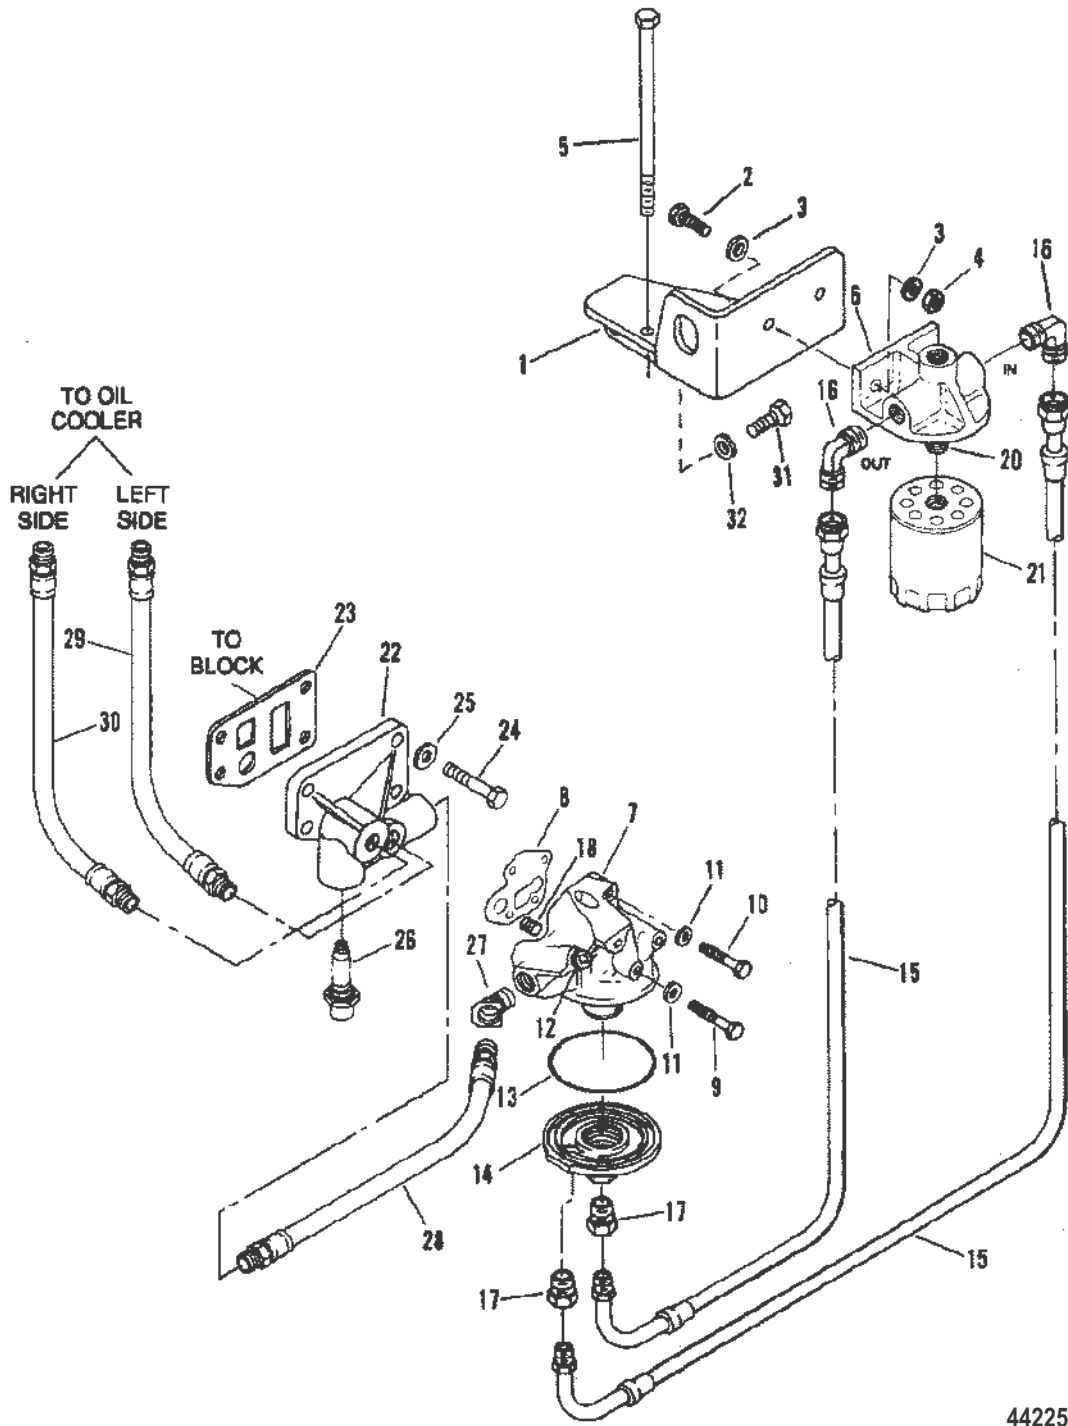

OIL FILTER AND HOSES (STERN DRIVE)

OIL FILTER AND HOSES (STERN DRIVE)

OIL FILTER AND HOSES (STERN DRIVE)

Ref #	Part Class	Part Number	Description	Comments	Qty	Note
1	0000	806073T	BRACKET		1	
2	0010	805795	BOLT		2	
3	0012	805787	WASHER		4	
4	0011	805781	NUT (.375-16)		2	
5	0010	806530	SCREW (3/8-16 x 7)		1	
6	0000	805829F2	BASE Oil Filter		1	
7	0000	805831	REGULATOR Oil		1	
8	0027	805808	GASKET		1	
9	0010	805783	SCREW (5/16-18 x 1.75)		1	
10	0010	805789	BOLT (5/16-18 x 3.75)		3	
11	0012	805792	WASHER		4	
12	0022	54574	PIPE PLUG		3	
13	0025	805850	O-RING		1	
14	0000	805830F2	COVER		1	
15	0032	806556A1	HOSE ASSEMBLY Oil		2	
16	0022	70681	ELBOW 90 Degree		2	
17	0022	805563	CONNECTOR (.500 Inch NPTF To .500 Inch Inverted Flare)		2	
18	0022	54574	PIPE PLUG		1	
20	0000	805866	ADAPTOR		1	
21	0035	805809	FILTER (5.5 Inches - 139.7 mm)		1	
22	0000	805954F2	HOUSING		1	
23	0027	805803	GASKET		1	
24	0010	805795	BOLT		4	
25	0012	805787	WASHER		4	
26	0000	805955	THERMOSTAT		1	
27	0022	48872	FITTING 45 Degree Elbow		1	
28	0032	9235721	HOSE Oil (10 Inches)		1	
29	0032	9235751	HOSE ASSEMBLY (26.00 Inches)		1	
30	0032	9235761	HOSE (36.00 Inches)		1	
31	0010	805763	SCREW (.375-16 x 1.00)		2	
32	0012	805787	WASHER		2	

OIL FILTER AND HOSES (STERN DRIVE)