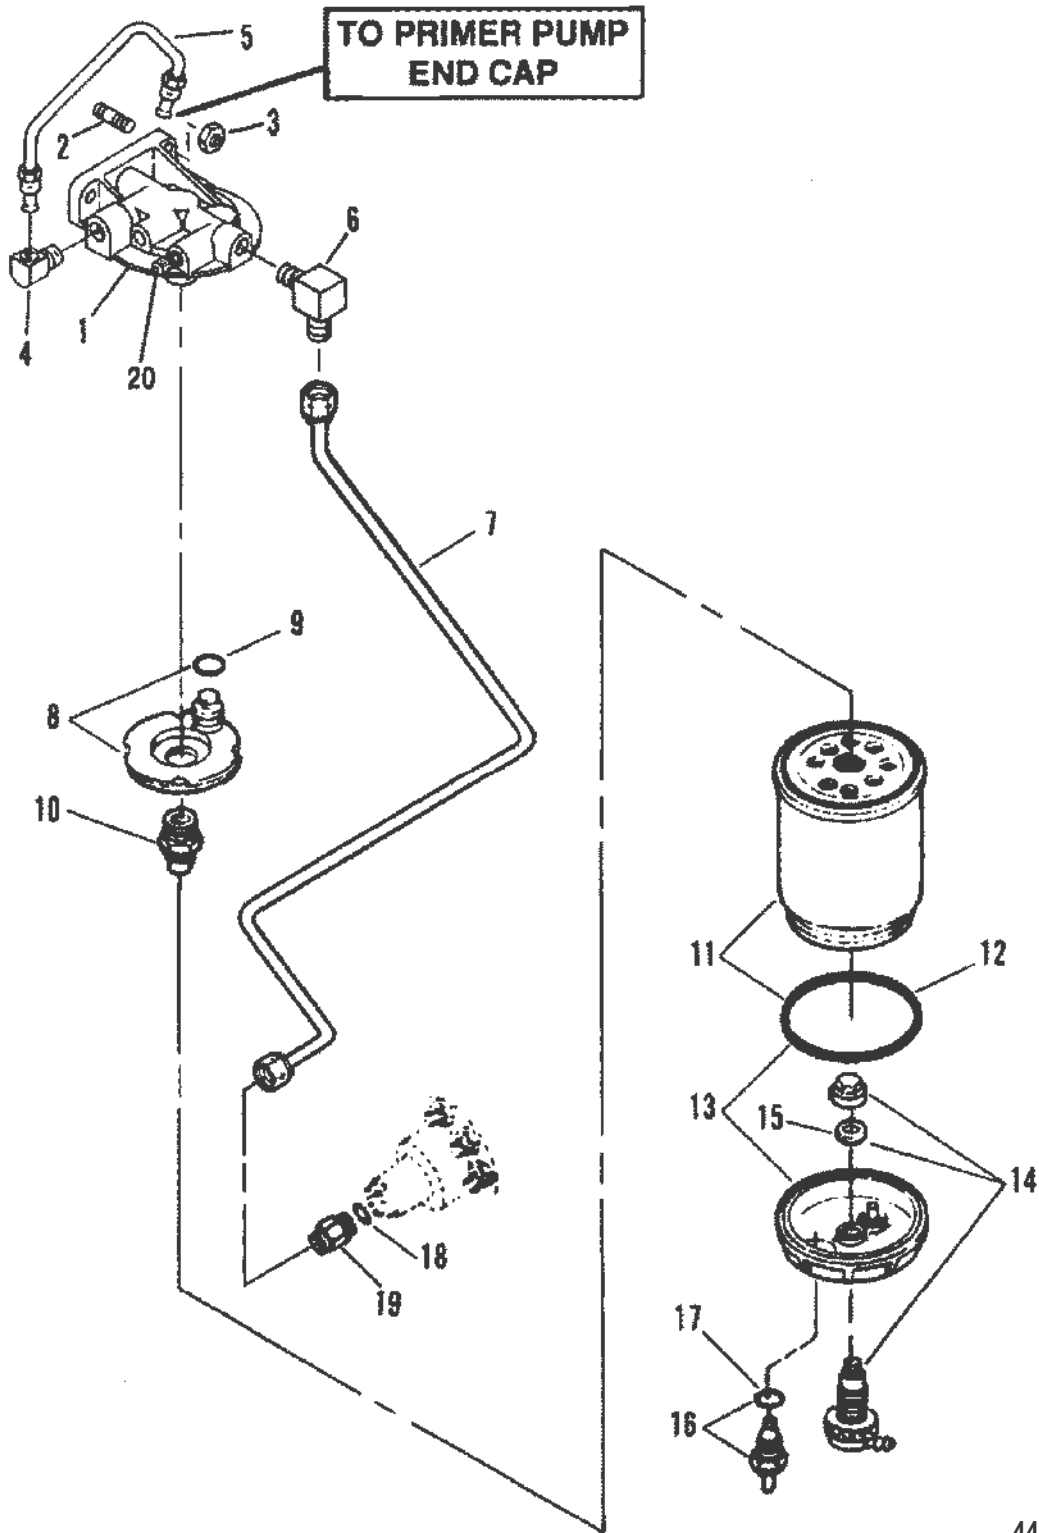

FUEL FILTER AND BRACKET (STERN DRIVE)

FUEL FILTER AND BRACKET (STERN DRIVE)

FUEL FILTER AND BRACKET (STERN DRIVE)

Ref #	Part Class	Part Number	Description	Comments	Qty	Note
1	0000	808700	HEADER		1	
2	0016	806533	STUD		2	
3	0011	68411	NUT (.375-16)		2	
4	0022	19688	FITTING		1	
5	0032	806264	TUBE Fuel		1	
6	0022	806133	CONNECTOR		1	
7	0032	806265	TUBE Fuel		1	
8	0000	808276	HEATER Fuel		1	
9	0025	808234	O-RING		1	
10	0000	808228	ADAPTOR		1	
11	0035	808275	FILTER Fuel		1	
12	0025	808233	O-RING		1	
13	0000	808252	BOWL Drain		1	
12	0025	808233	O-RING		1	
14	0000	808254	VALVE Drain		1	
15	0025	808243	O-RING		1	
16	0000	808253	INDICATOR Sensor		1	
17	0025	808232	O-RING		1	
18	0025	808118	O-RING		1	
19	0022	808206	CONNECTOR		1	
20	0000	806776	VALVE		1	

FUEL FILTER AND BRACKET (STERN DRIVE)