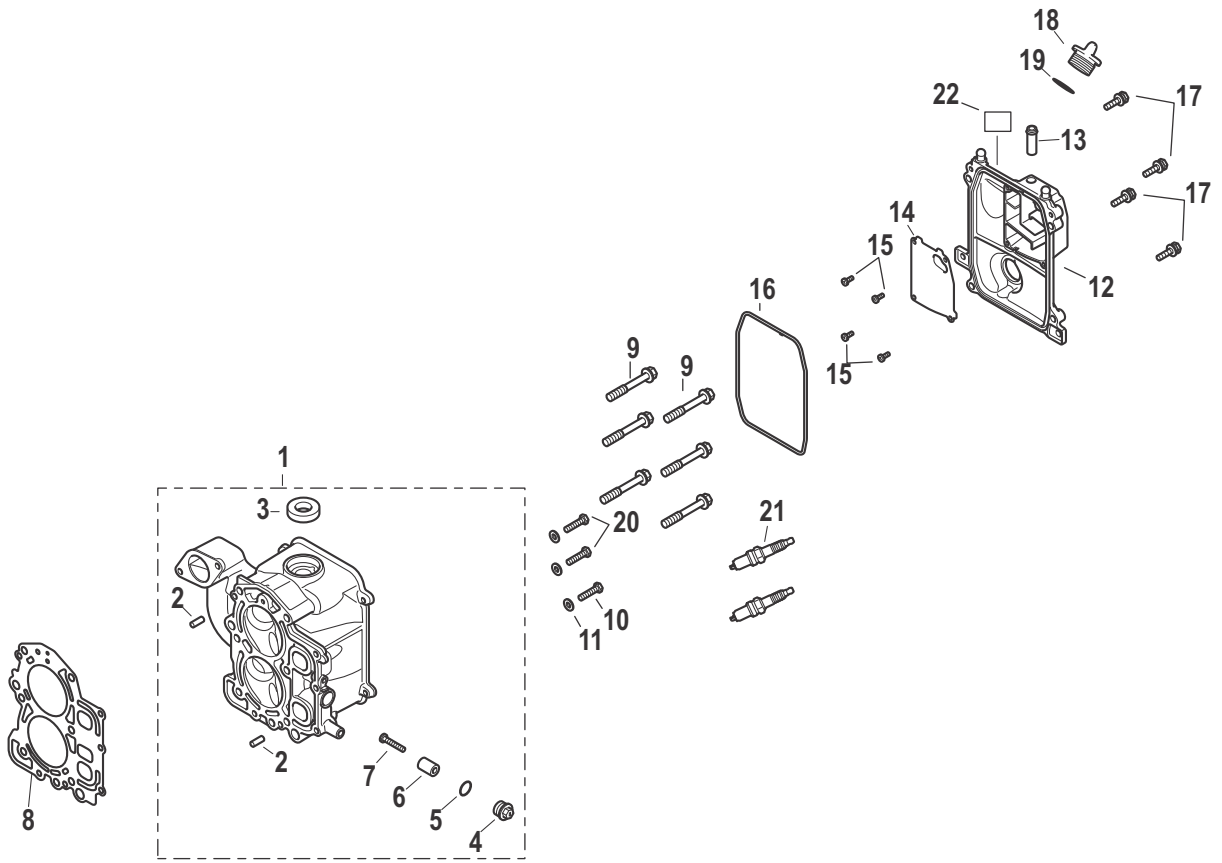

Cylinder Head

65053

Cylinder Head

Ref #	Part Class	Part Number	Description	Comments	Qty	Note
-	0900	8M0140578	CYLINDER HEAD COMPLETE		1	[1]
1	0900	8M0134432	CYLINDER HEAD Bare		1	[1]
2	0017	16119	PIN Dowel		2	[1]
3	0026	825455001	SEAL Oil		1	[2]
4	0097	8M0065071	ANODE PLUG		1	[1]
5	0025	804840010	O-RING		1	[1]
6	0097	8M0065073	ANODE		1	[1]
7	0010	888786	SCREW		1	[1]
8	0027	8M0134437	GASKET Cylinder Head		1	[3]
9	0010	855677002	BOLT		6	
10	0010	898101009	SCREW		1	
11	0012	8M0136165	WASHER		3	
12	0000	8M0134453	COVER Cylinder Head		1	
13	0022	822644001	FITTING Nipple		1	
14	0027	8M0134454	COVER Breather Camber		1	
15	0010	163341	SCREW		4	
16	0027	8M0134455	GASKET Cylinder Head Cover		1	[3]
17	0010	823042	BOLT		4	
18	0036	8M0135589	CAP Oil Fill		1	
19	0025	803513007	O-RING		1	[3]
20	0010	8M0139438	BOLT		2	
21	0033	803507	SPARK PLUG		2	
22	0037	8M0137390	DECAL Engine Oil		1	
-	0027	8M0134438	POWERHEAD GASKET SET		1	

PART NOTES:

- [1] - COMPONENT OF CYLINDER HEAD COMPLETE 8M0140578
- [2] - COMPONENT OF ENGINE/POWERHEAD GASKET SET 8M0134438
  COMPONENT OF CYLINDER HEAD COMPLETE 8M0140578
- [3] - COMPONENT OF ENGINE/POWERHEAD GASKET SET 8M0134438