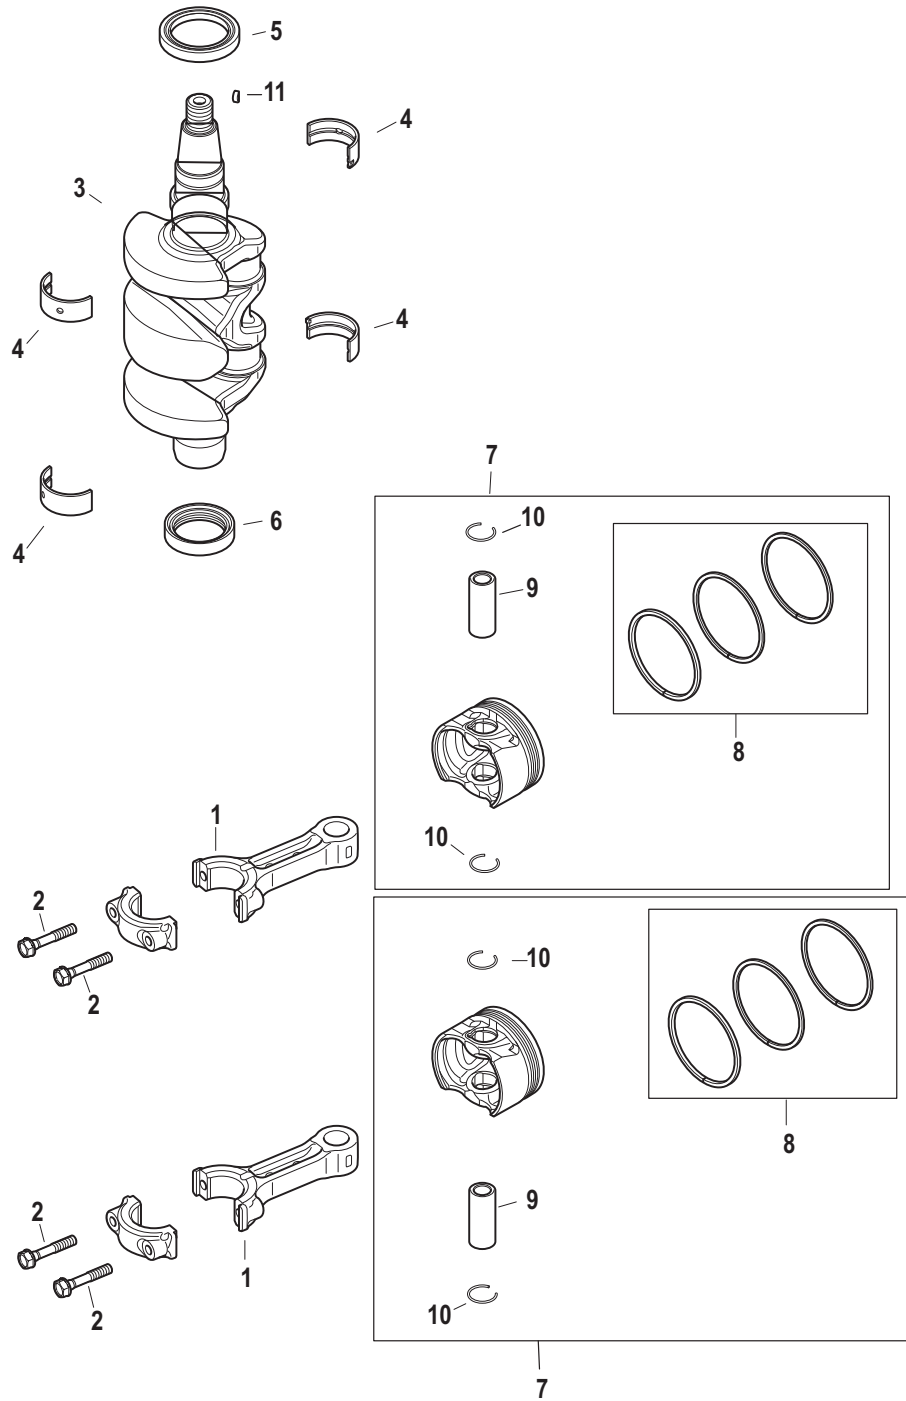

Crankshaft, Pistons and Connecting Rods

Crankshaft, Pistons and Connecting Rods

Ref #	Part Class	Part Number	Description	Comments	Qty	Note
1	0600	8M0134430	CONNECTING ROD ASSEMBLY		2	
2	0010	8M0135582	BOLT Connecting Rod		2	
3	0400	8M0134431	CRANKSHAFT		1	
4	0000	8M0135577	BEARING	Blue	AR	
4	0000	8M0135578	BEARING Thrust	Red	AR	
5	0026	855681005	SEAL Oil	Upper	1	[1]
6	0026	898103114	SEAL Oil	Lower	1	[1]
7	0700	8M0134428	PISTON ASSEMBLY		2	
8	0039	8M0134429	PISTON RING ASSEMBLY		2	
9	0041	8M0135581	PIN Piston		2	
10	0053	160573	E RING		2	
11	0028	825666001	KEY		1	
-	0700	8M0136159	PISTON ASSEMBLY Oversized	(0.5 MM)	2	
-	0039	8M0136161	PISTON RING ASSEMBLY Oversized	(0.5 MM)	2	
-	0027	8M0134438	POWERHEAD GASKET SET		1	

PART NOTES:

[1] - COMPONENT OF ENGINE/POWERHEAD GASKET SET 8M0134438