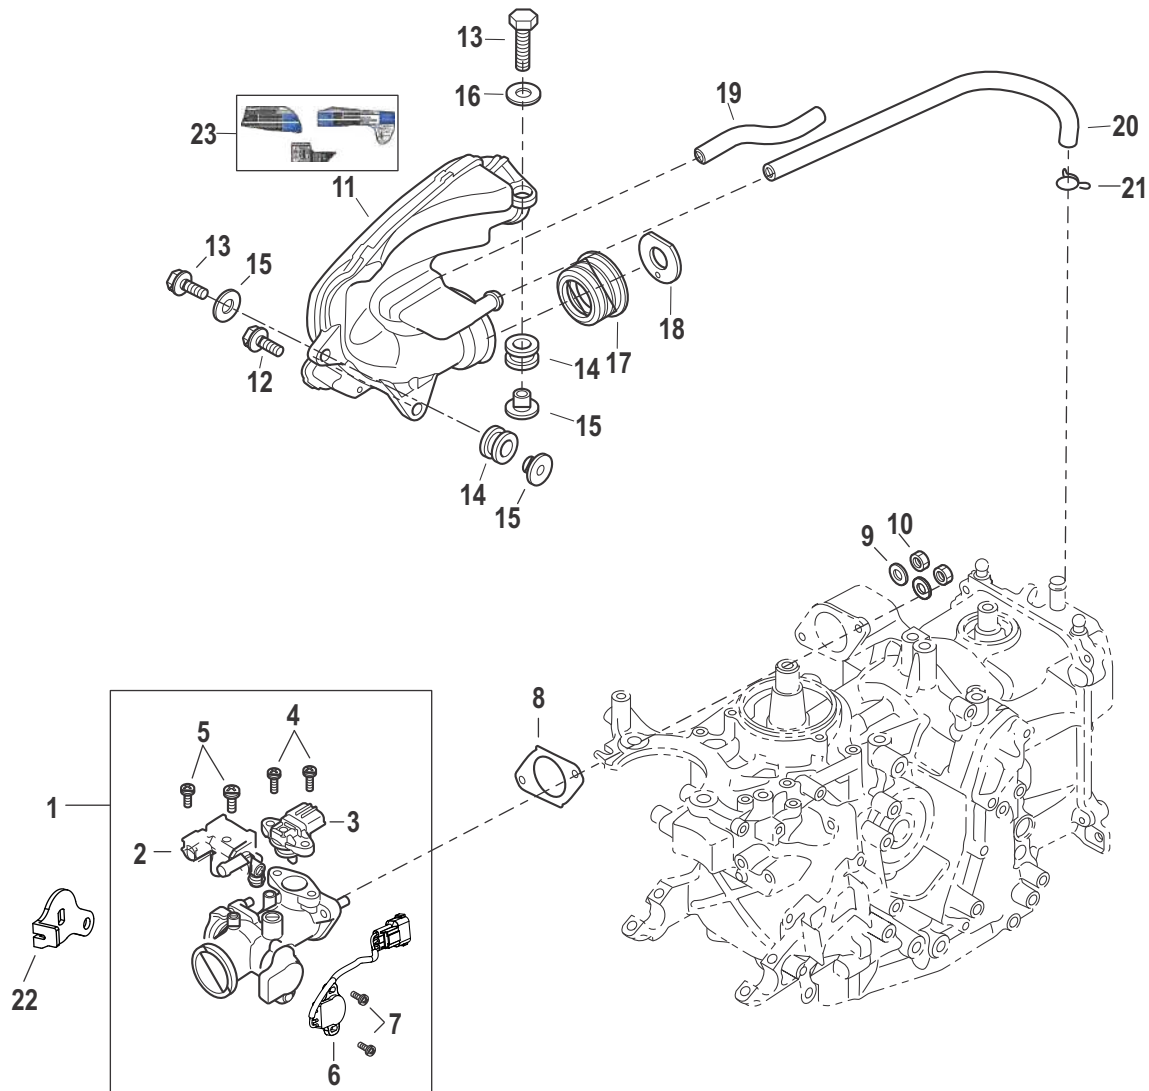

Intake Manifold

64734

Intake Manifold

Ref #	Part Class	Part Number	Description	Comments	Qty	Note
1	0000	8M0134461	THROTTLE BODY ASSEMBLY		1	
2	0023	8M0132241	SOLENOID IAC		1	
3	0000	8M0132303	SENSOR TMAP		1	
4	0010	855544024	BOLT		2	
5	0010	8M0139039	SCREW		2	
6	0054	8M0132180	SENSOR Throttle Position		1	
7	0010	8M0153617	SCREW		2	
8	0027	898101981	GASKET		1	[1]
9	0012	16826	WASHER Stainless Steel		2	
10	0011	400212	NUT (M6) Stainless Steel		2	
11	0000	8M0134462	INTAKE SILENCER ASSEMBLY		1	
12	0010	8M0102279	BOLT		1	
13	0010	8248324	SCREW (M6 x 16)		2	
14	0023	8M0135593	MOUNT Rubber		2	
15	0023	8M0137298	COLLAR		2	
16	0012	953921	WASHER Stainless Steel		2	
17		8M0173453	GASKET Restrictor	9.9 HP Only	1	
17	0027	8M0137301	GASKET		1	
18		8M0173451	RESTRICTOR	9.9 HP Only	1	
18	0000	8M0137303	RESTRICTOR	10 Norway/15 HP Only	1	
19	0032	8M0139041	HOSE		1	
20	0032	8M0136227	HOSE Breather		1	
21	0054	952245	CLAMP		1	
22	0000	8M0137319	STOPPER Throttle Lever		1	
23	0037	8M0137391	DECAL Schedule Maintenance		1	
23	0037	8M0137392	DECAL Schedule Maintenance, SeaPro		1	
23	0037	8M0137393	DECAL Schedule Maintenance, ProKicker		1	
23	0037	8M0137394	DECAL Schedule Maintenance, Japan		1	
-	0027	8M0134438	POWERHEAD GASKET SET		1	

PART NOTES:

[1] - COMPONENT OF ENGINE/POWERHEAD GASKET SET 8M0134438