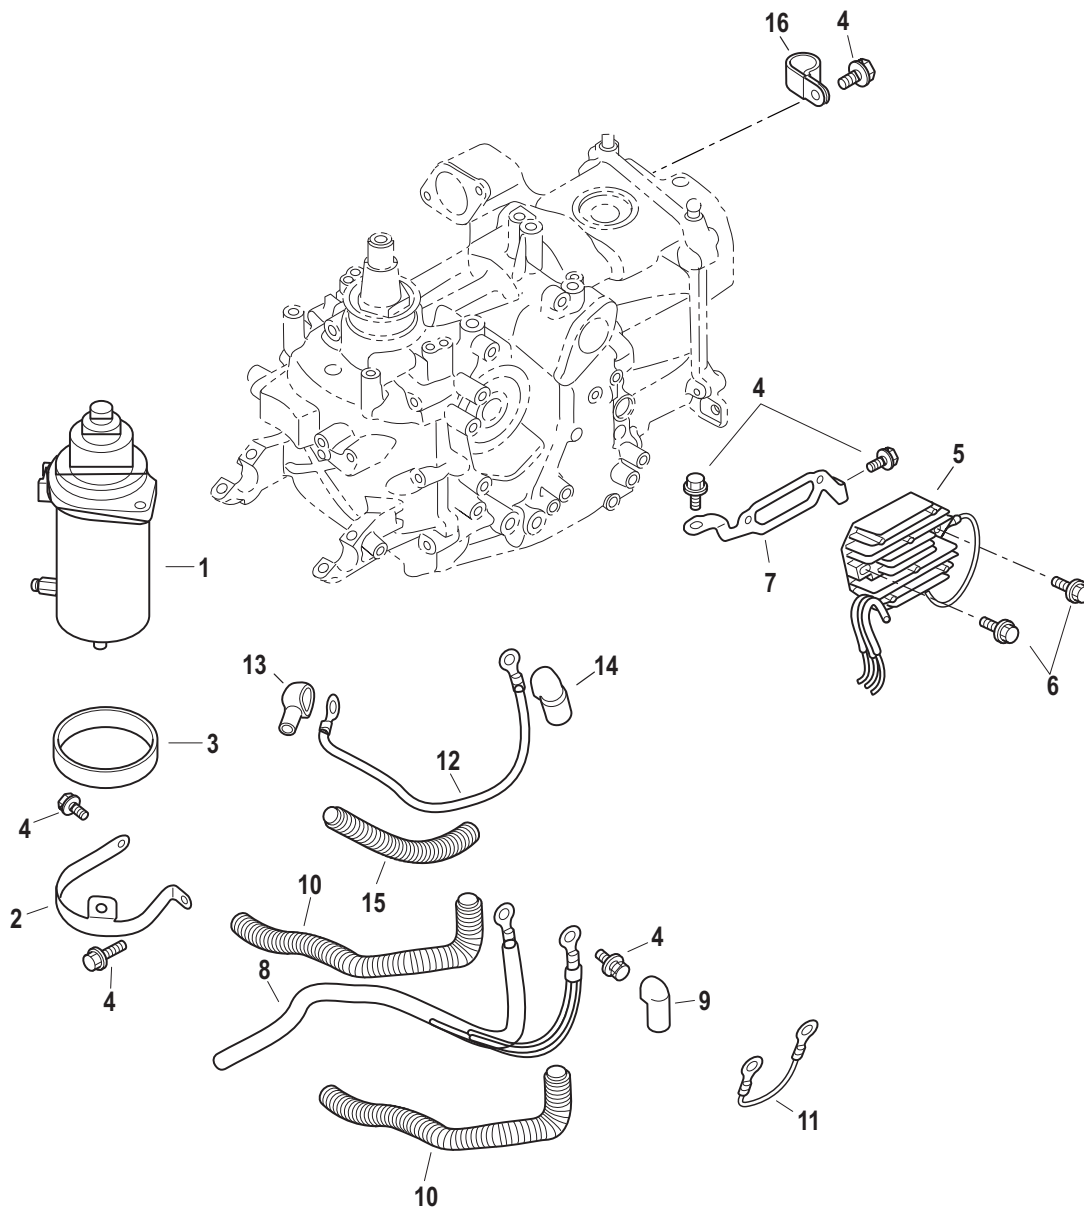

Starter Motor and Rectifier

65017

Starter Motor and Rectifier

Ref #	Part Class	Part Number	Description	Comments	Qty	Note
1	0050	8M0134475	STARTER MOTOR		1	[1]
2	0000	8M0137335	BAND Starter Motor		1	
3	0000	851837	MOUNT Rubber		1	
4	0010	8230427	BOLT ASSEMBLY (M6 x 12)		6	[2]
5	0000	8M0134477	RECTIFIER		1	[2]
6	0010	167051	BOLT (M6 x 20)		2	[2]
7	0000	8M0137336	BRACKET Rectifier		1	[2]
8	0084	8M0134478	BATTERY CABLE		1	
9	0000	853741001	CAP Terminal		1	
10	0032	895108008	SLEEVE Protective		2	[1]
11	0084	853740	GROUND WIRE		1	
12	0084	8M0137337	STARTER CABLE		1	
13	0085	853816003	BOOT Red		1	
14	0085	853816002	BOOT		1	
15	0000	853740018	SLEEVE Protective		1	[1]
16	0054	953951	CLAMP		1	
-	0000	8M0137846	ELECTRIC START KIT		1	
-	0000	8M0137842	BATTERY CHARGING KIT		1	

PART NOTES:

1. [1] - COMPONENT OF ELECTRIC START KIT 8M0137846
   [2] - COMPONENT OF BATTERY CHARGING KIT 8M0137842