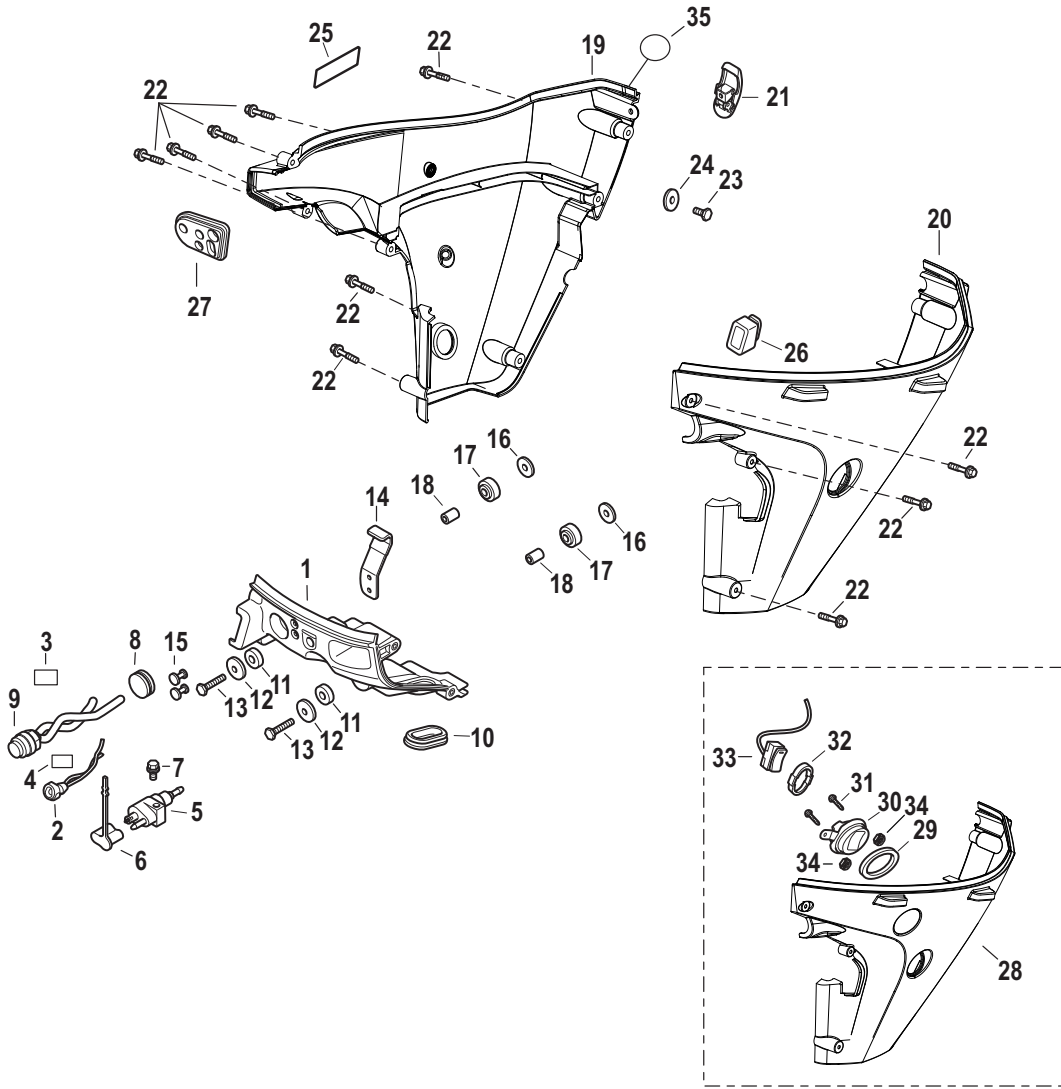

Bottom Cowl

65101

Bottom Cowl

Ref #	Part Class	Part Number	Description	Comments	Qty	Note
1	0100	8M0135860	FRONT PANEL		1	
2	0000	8M0135849	PILOT LAMP		1	
3	0037	859278004	DECAL Start		1	
4	0037	8M0140126	DECAL Engine Icon		1	
5	0022	15781A5	CONNECTOR Fuel - Brass		1	
6	0000	878311	CAP		1	
7	0010	8248324	SCREW (M6 x 16)		1	
8	0025	16226	GROMMET		1	
9	0087	853820A02	SWITCH ASSEMBLY Start		1	
10	0025	8M0135850	GROMMET		1	
11	0023	8537437	MOUNT Rubber		2	
12	0012	898101960	WASHER Rubber		2	
13	0010	8M0124428	BOLT		2	
14	0000	8M0137379	COVER Front Stay		1	
15	0017	8M0137384	RIVET		2	
16	0012	161404	WASHER		2	
17	0025	8518153	GROMMET		2	
18	0000	8M0139792	COLLAR		2	
19	0100	8M0134509	COVER Driveshaft Housing Starboard		1	
20	0100	8M0134510	COVER Driveshaft Housing Port	Manual Tilt	1	
21	0000	8M0063135	COWL LATCH ASSEMBLY		1	
22	0010	8M0137380	BOLT		10	
23	0010	8M0088179	BOLT		1	
24	0012	898101937	WASHER		1	
25	0037	8M0076191	DECAL NOTICE THIS SIDE UP		1	
26	0025	8M0137837	GROMMET		1	
27	0025	8M0137385	GROMMET	Remote Control	1	
27	0025	8M0137381	GROMMET	Tiller	1	
28	0100	8M0134511	COVER Driveshaft Housing Port	Power Tilt	1	
29	0025	898101145	O-RING		1	
30	0000	8M0141127	PT SWITCH HOLDER		1	
31	0010	879194330	SCREW		2	
32	0000	8M0139794	GROMMET		1	
33	0087	8M0141124	SWITCH POWER TILT		1	
34	0011	8M0137387	NUT		2	
35		NSS	NOT SOLD SEPARATE	3 STAR DECAL - CONTACT MERCURY MARINE WARRANTY ADMINISTRATION FOR REPLACEMENT	1