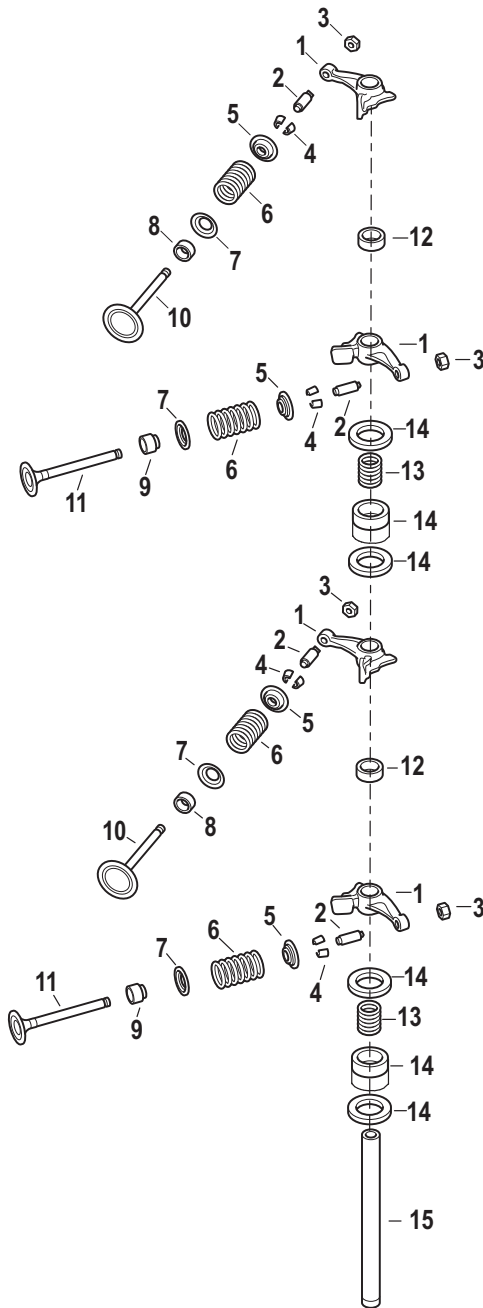

Intake/Exhaust Valves

Intake/Exhaust Valves

Ref #	Part Class	Part Number	Description	Comments	Qty	Note
1	0000	8M0135595	ROCKER ARM		1	[1]
2	0010	825046001	SCREW Adjusting		4	[1]
3	0011	826150001	NUT Adjusting		4	[1]
4	0028	803556	KEEPER Valve	[0R965272] & Below	8	[1]
4	0000	8M0152418	RETAINER ASSEMBLY	[0R965273] & Up	8	
5	0000	822650001	RETAINER	[0R965272] & Below	4	[1]
5	0000	8M0152418	RETAINER ASSEMBLY	[0R965273] & Up	4	
6	0024	8M0135586	VALVE SPRING		4	[1]
7	0024	8M0135587	SEAT Valve Spring		4	[1]
8	0026	822647001	SEAL Intake - Black		2	[1]
9	0026	822647002	SEAL Exhaust - Green		2	[1]
10	0000	8M0134434	VALVE Intake		2	[1]
11	0000	8M0134435	VALVE Exhaust		2	[1]
12	0023	8M0135585	COLLAR		2	[1]
13	0024	825452001	SPRING		2	[1]
14	0000	8M0153199	WASHER COLLAR KIT		1	[1]
15	0000	8M0135584	SHAFT Rocker Arm		1	[1]
-	0900	8M0140578	CYLINDER HEAD COMPLETE		1	[1]

PART NOTES:

[1] - COMPONENT OF CYLINDER HEAD COMPLETE 8M0140578