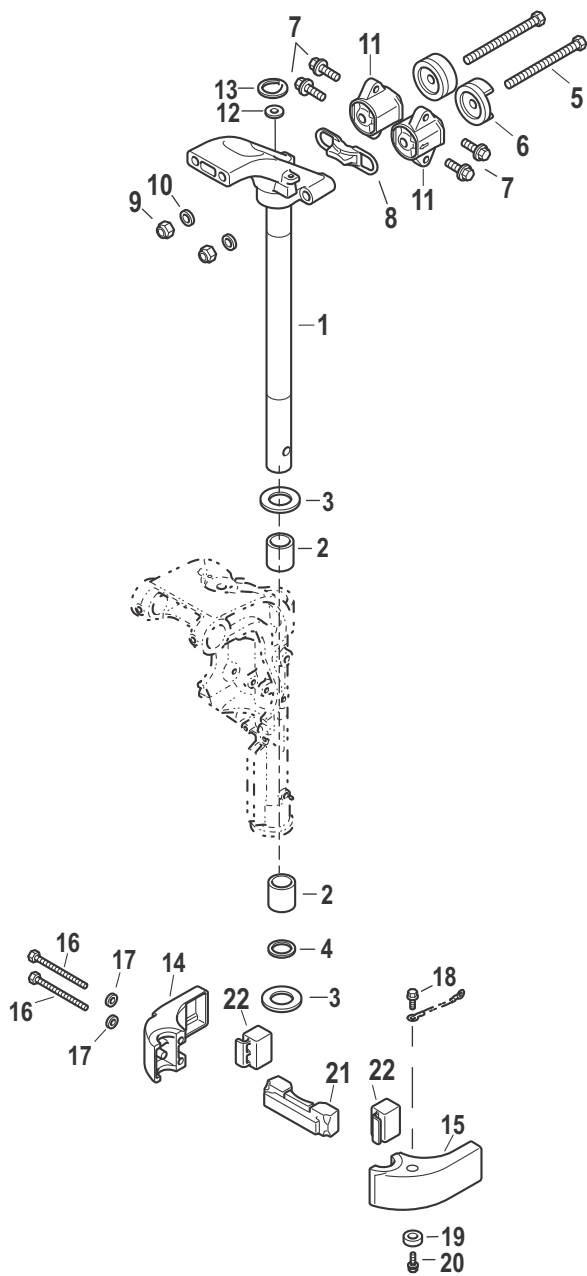

Steering Arm

65080

Steering Arm

Ref #	Part Class	Part Number	Description	Comments	Qty	Note
1	0000	8M0134505	STEERING SHAFT ASSEMBLY Short		1	
1	0000	8M0134506	STEERING SHAFT ASSEMBLY Long and X-Long		1	
2	0023	16336008	BUSHING		2	
3	0000	803774003	THRUST PLATE		2	
4	0025	16109003	O-RING		1	[1]
5	0010	8M0137362	BOLT		2	
6	0000	8M0137364	DAMPER Upper, Short		2	[2]
6	0000	8M0153657	DAMPER Upper, Long and XLong		2	[3]
7	0010	879194273	BOLT		4	
8	0000	8M0137366	DAMPER Upper		1	
9	0011	8M0074788	NUT		2	
10	0012	8M0074789	WASHER		2	
11	0023	8M0137361	RUBBER MOUNT Short		2	[2]
11	0023	8M0153655	RUBBER MOUNT Long and XLong		2	[3]
12	0012	8M0137360	WASHER		1	
13	0053	804027001	C-RING		1	
14	0000	8M0135843	MOUNT BRACKET Starboard		1	
15	0000	8M0135844	MOUNT BRACKET Port		1	
16	0010	8M0094877	SCREW (8 x 85mm)		2	
17	0012	8M0135942	Washer		2	
18	0010	8230427	BOLT ASSEMBLY (M6 x 12)		1	
19	0097	823913Q	ANODE		1	
20	0010	167051	BOLT (M6 x 20)		1	
21	0000	8M0135909	DAMPER Lower		1	
22	0000	8M0135842	RUBBER MOUNT Lower mount		2	
-	0027	8M0134438	POWERHEAD GASKET SET		1	
-	0000	8M0172870	MOUNT ASSEMBLY Engine, Long and XLong		1	[3]
-	0000	8M0172871	MOUNT ASSEMBLY Engine, Short		1	[2]

PART NOTES:

1. [1] - COMPONENT OF ENGINE/POWERHEAD GASKET SET 8M0134438
   [2] - COMPONENT OF MOUNT ASSEMBLY HEAVY DUTY 8M0172871
   [3] - COMPONENT OF MOUNT ASSEMBLY 8M0172870