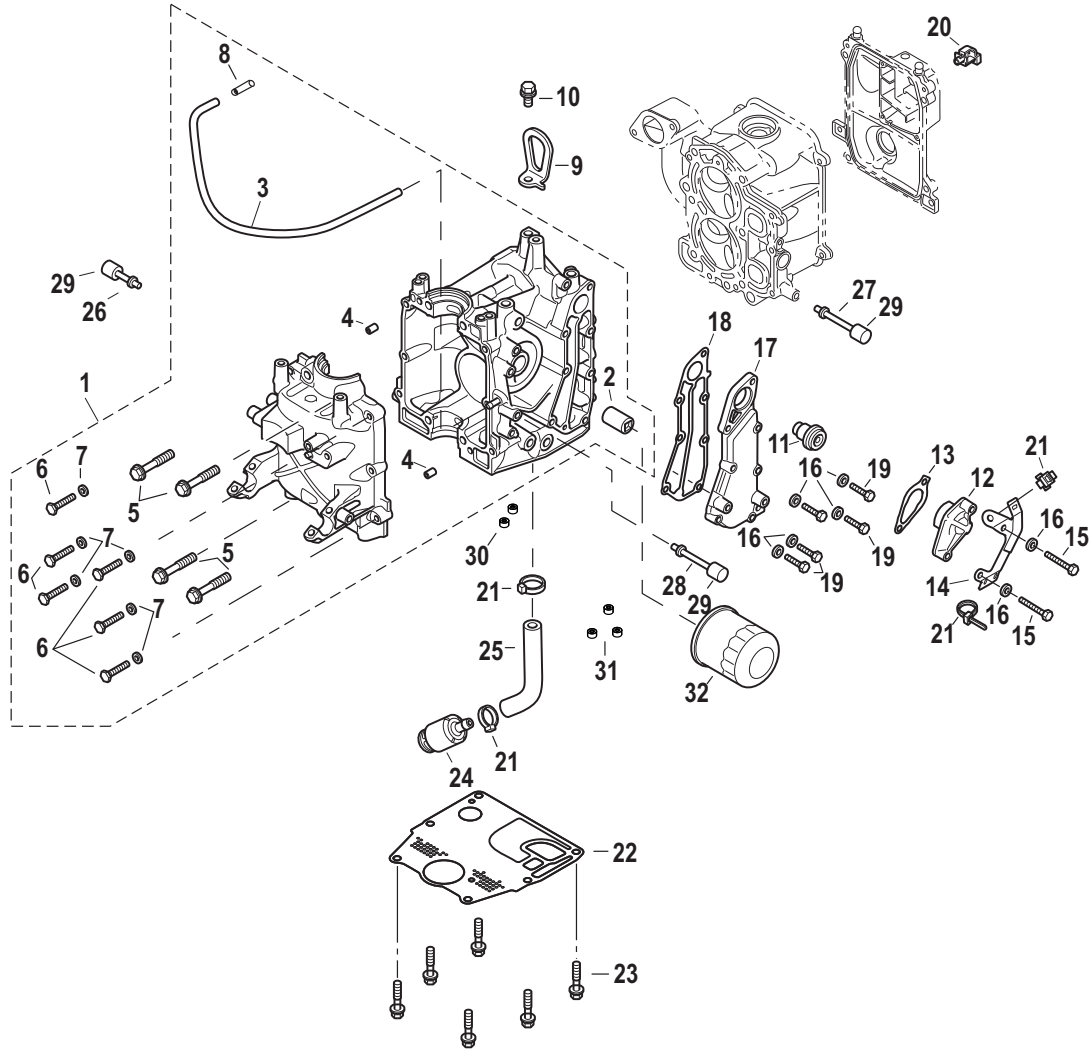

Cylinder Block

Cylinder Block

Ref #	Part Class	Part Number	Description	Comments	Qty	Note
1	0800	8M0134426	CYLINDER BLOCK Bare		1	
2	0010	8M0136162	BOLT Oil Filter		1	
3	0032	879194474	HOSE		1	
4	0017	16119	PIN Dowel		2	[1]
5	0010	855677005	BOLT		4	
6	0010	898103195	BOLT		6	
7	0012	8M0136165	WASHER		6	
8	0022	8M0136164	FITTING Nipple		1	
9	0000	8M0135579	LIFTING EYE		1	
10	0010	8M0098607	BOLT		1	
11	0000	8M0139434	THERMOSTAT		1	
12	0000	8537052	CAP Thermostat		1	
13	0027	853702005	GASKET		1	[2]
14	0000	8M0136166	BRACKET		1	
15	0010	8M0139436	BOLT		2	
16	0012	8M0136165	WASHER		7	
17	0000	8M0134427	COVER Exhaust		1	
18	0027	8M0135580	GASKET Exhaust		1	[2]
19	0010	8M0139438	BOLT		5	
20	0054	898101949	CLAMP		2	
21	0054	816311T	TIE STRAP (8.00 Inches)		3	
22	0027	8M0134519	GASKET Powerhead		1	[2]
23	0010	898103228	BOLT		6	
24	0000	8M0139440	OIL STRAINER ASSEMBLY		1	
25	0032	8M0057116	HOSE		1	
26	0000	8M0141077	COWL SUPPORT		1	
27	0000	8M0139442	COWL SUPPORT		2	
28	0000	8M0139444	COWL SUPPORT		1	
29	0000	8M0137382	COWL SUPPORT Rubber		3	
30	0019	8M0136163	PLUG Taper		4	[1]
31	0019	803593	PLUG		3	
32	0035	822626K03	FILTER ASSEMBLY Oil		1	[3]
-	0061	8M0134425	LONG BLOCK		1	
-	0027	8M0134438	POWERHEAD GASKET SET		1	
-	0900	8M0140578	CYLINDER HEAD COMPLETE		1	

PART NOTES:

1. [1] - COMPONENT OF CYLINDER HEAD COMPLETE 8M0140578
   [2] - COMPONENT OF ENGINE/POWERHEAD GASKET SET 8M0134438
   [3] - Alternate part numbers:
   822626K03MPP
   822626Q03QS