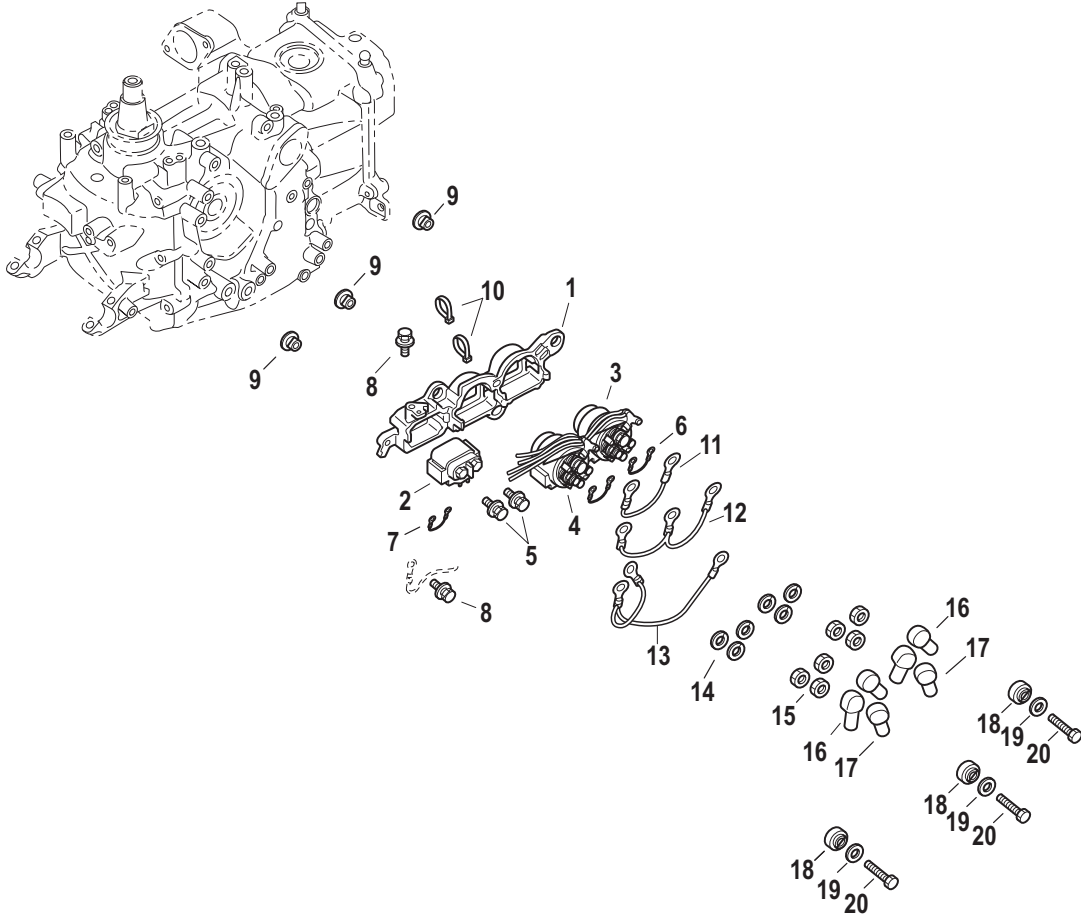

Electrical Bracket and Cover

65018

Electrical Bracket and Cover

Ref #	Part Class	Part Number	Description	Comments	Qty	Note
1	0000	8M0137329	BRACKET		1	[1]
2	0089	853809001	SOLENOID Starter		1	[1]
3	0087	8518391	SOLENOID SWITCH		1	
4	0087	851839	SOLENOID SWITCH		1	
5	0010	823042059	BOLT		2	[1]
6	0083	8M0140106	DIODE Supression		2	
7	0083	8M0140103	DIODE Supression		1	
8	0010	8230427	BOLT ASSEMBLY (M6 x 12)		2	
9	0023	8M0137298	COLLAR		3	[1]
10	0000	56762	TIE STRAP (4.00 Inches)		2	
11	0084	853740	GROUND WIRE		1	
12	0084	8M0134473	WIRE ASSEMBLY		1	
13	0084	8M0134474	WIRE ASSEMBLY		1	
14	0013	400256	LOCKWASHER (M6)		6	
15	0011	400212	NUT (M6) Stainless Steel		6	
16	0085	853816004	BOOT Red		4	
17	0085	8538161	CAP		2	
18	0023	8M0135593	MOUNT Rubber		3	[1]
19	0012	953921	WASHER Stainless Steel		3	[1]
20	0010	4000330	SCREW (M6 x 25)		3	[1]
-	0000	8M0137846	ELECTRIC START KIT		1	

PART NOTES:

[1] - COMPONENT OF ELECTRIC START KIT 8M0137846