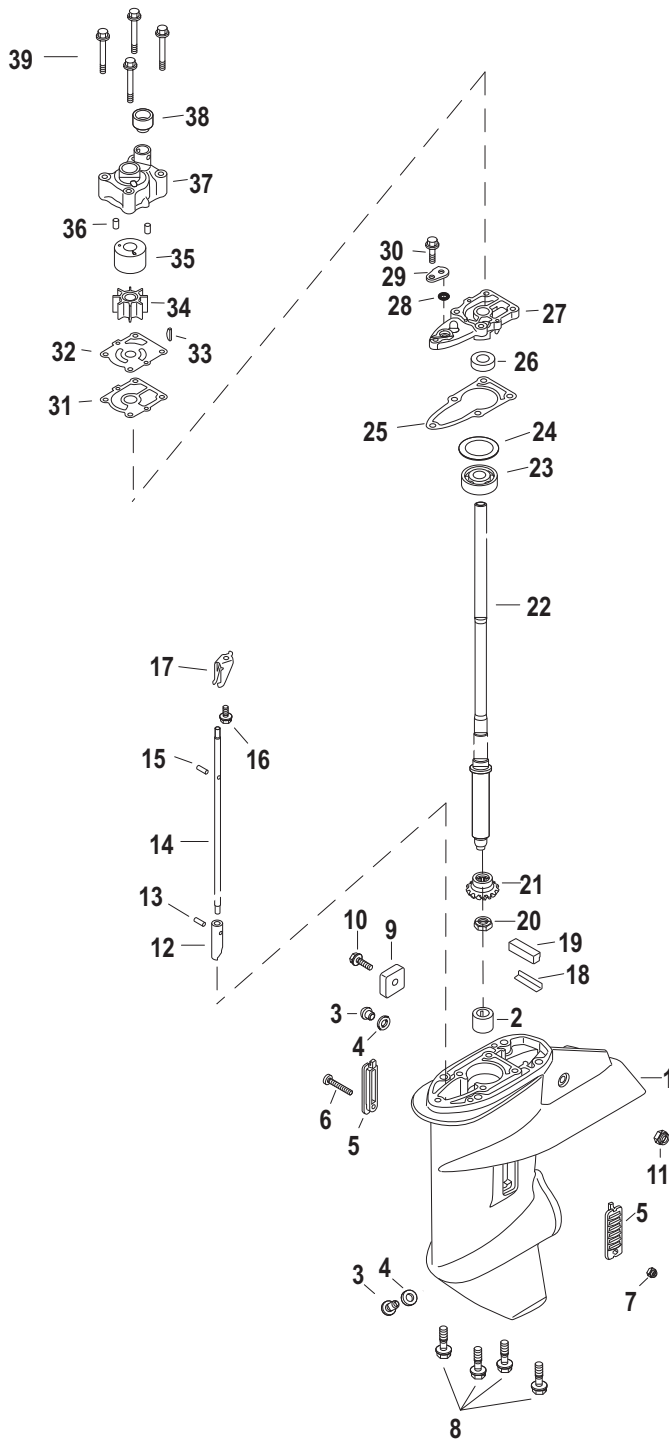

Gear Housing Driveshaft

64716

Gear Housing Driveshaft

Ref #	Part Class	Part Number	Description	Comments	Qty	Note
34	0047	8M0135803	IMPELLER		1	[5]
35	0000	803751	LINER Water Pump	[0R985499] & Below	1	[3]
35		8M0172919	LINER Water Pump	[0R985500] & Up	1	[3]
36	0017	952188	PIN Dowel		2	
37	0000	8M0134492	PUMP CASE Upper	[0R985499] & Below	1	[3]
37		8M0172916	PUMP CASE Upper	[0R985500] & Up	1	[3]
38	0026	8036674	SEAL		1	[2]
39	0010	879194269	BOLT		4	
-	0026	8M0135820	GEARCASE SEAL KIT		1	
-	0046	8M0135821	COMPLETE WATER PUMP KIT Repair		1	
-	0000	8M0137849	WATER PUMP KIT Chrome		1	

PART NOTES:

- [1] - COMPONENT OF GEARCASE SEAL KIT 8M0135820
- [2] - COMPONENT OF WATER PUMP REPAIR KIT 8M0135821
  COMPONENT OF GEARCASE SEAL KIT 8M0135820
- [3] - COMPONENT OF WATER PUMP REPAIR KIT 8M0135821
- [4] - COMPONENT OF WATER PUMP REPAIR KIT 8M0135821
  COMPONENT OF WATER PUMP REPAIR KIT (CHROME PLATED) 8M0137849
  COMPONENT OF GEARCASE SEAL KIT 8M0135820
- [5] - COMPONENT OF WATER PUMP REPAIR KIT 8M0135821
  COMPONENT OF WATER PUMP REPAIR KIT (CHROME PLATED) 8M0137849