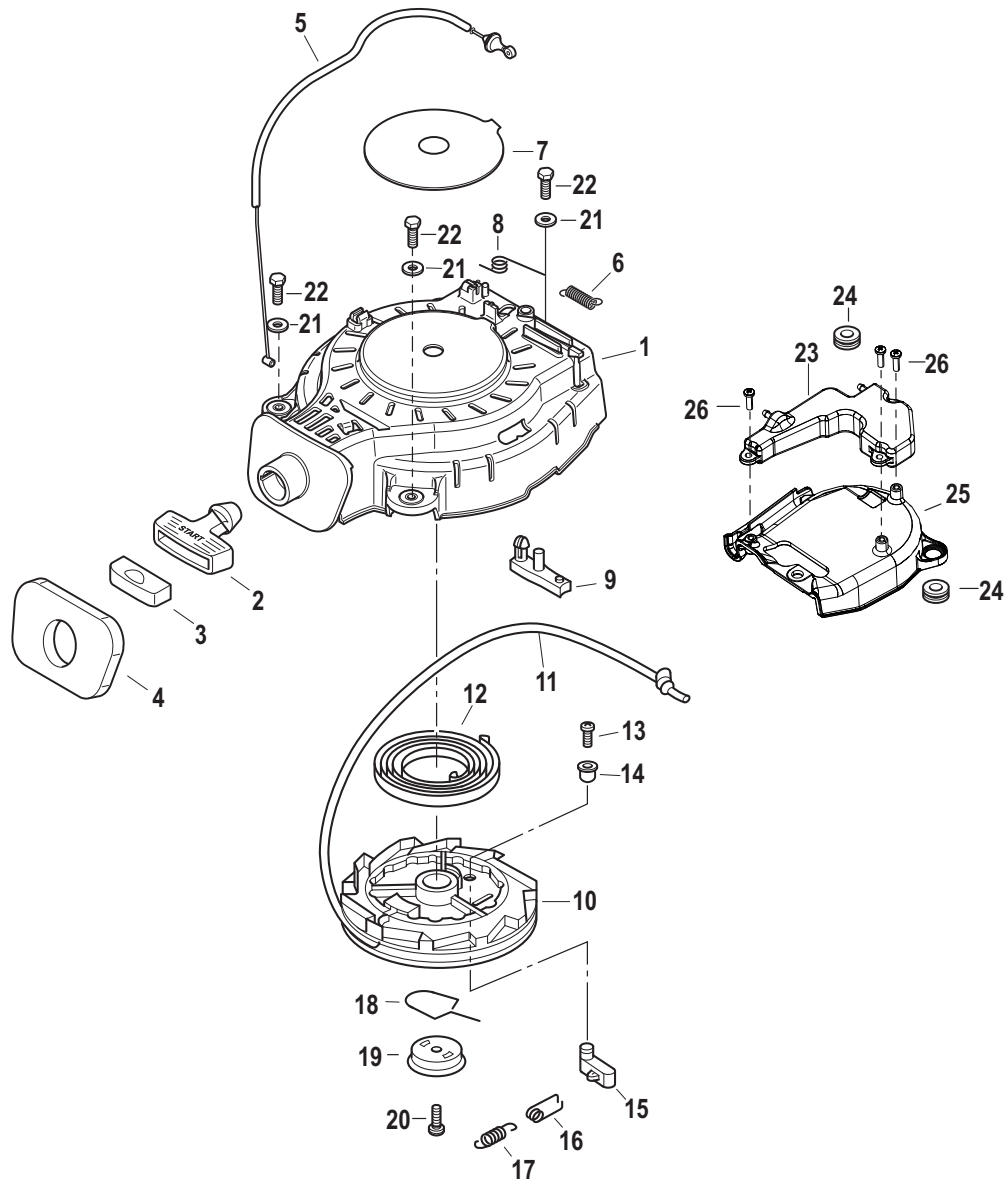

Recoil Starter

Recoil Starter

Ref #	Part Class	Part Number	Description	Comments	Qty	Note
-	0000	8M0134467	RECOIL STARTER ASSEMBLY		1	
1	0000	8M0135913	CASE Starter		1	
2	0000	8M0136189	HANDLE Starter		1	
3	0000	898101325	ANCHOR Rope		1	
4	0000	8M0135611	SEAL Starter		1	
5	0084	8M0135610	LOCK WIRE Starter		1	
6	0024	898101185	SPRING		1	
7	0037	8M0137310	DECAL Caution		1	
7	0037	8M0137311	DECAL Caution	EU Models	1	
8	0024	812645008	SPRING		1	
9	0000	804031002	LOCK Starter		1	
10	0000	898103118	REEL		1	
11	0050	8M0110715	ROPE Starter		1	
12	0024	804024008	SPRING Starter		1	
13	0010	898103121	SCREW Tapping		1	
14	0023	898103120	BUSHING		1	
15	0000	898103119	RATCHET		1	
16	0000	898101148	GUIDE Ratchet		1	
17	0024	8M0135608	SPRING Return		1	
18	0024	8M0135609	SPRING Friction		1	
19	0000	812638002	PLATE Friction		1	
20	0010	8M0139430	SCREW		1	
21	0012	953921	WASHER Stainless Steel		3	
22	0010	8M0137309	BOLT		3	
23	0000	8M0139800	AIR VENT ASSEMBLY		1	
24	0025	881305002	GROMMET		2	
25	0000	8M0134468	COVER Belt		1	
26	0010	8M0139802	SCREW Tapping		3