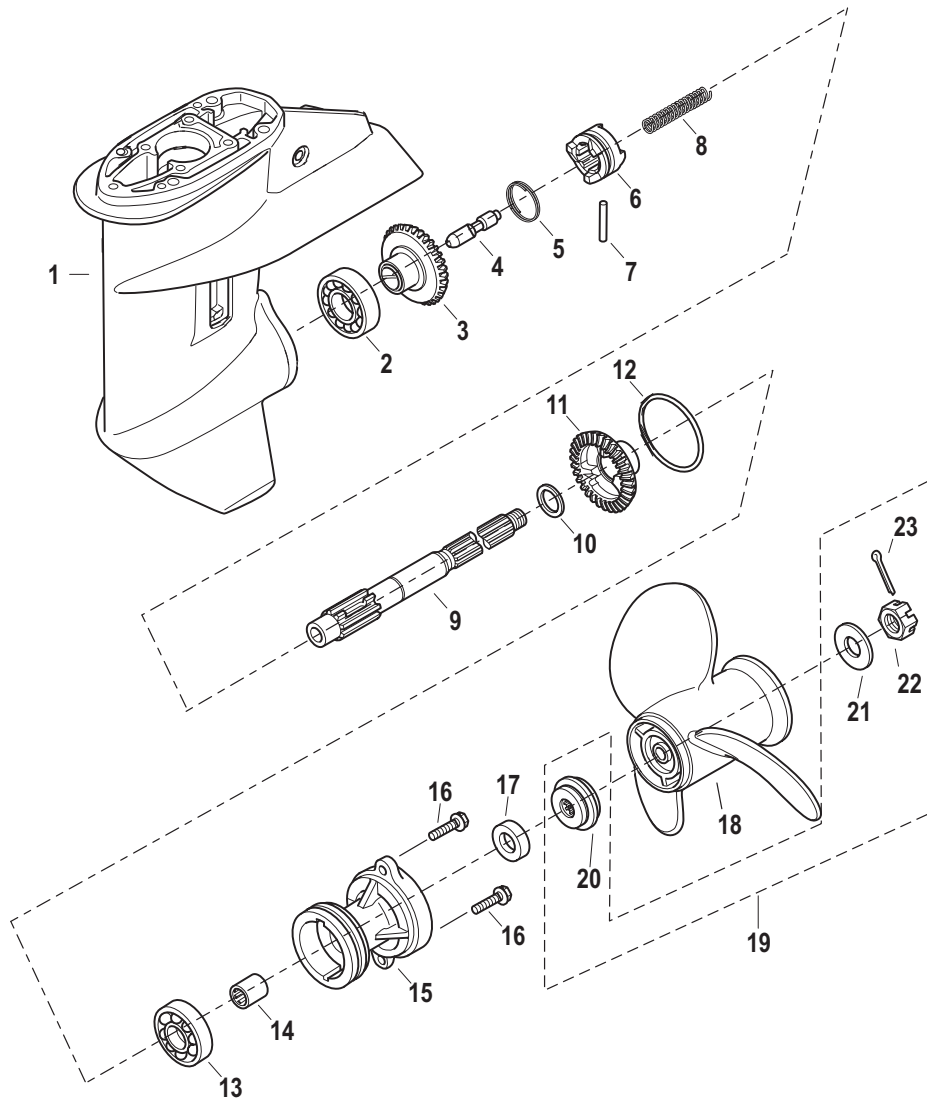

Gear Housing Propeller Shaft

64717

Gear Housing Propeller Shaft

Ref #	Part Class	Part Number	Description	Comments	Qty	Note
-	1600	8M0134483	GEAR HOUSING ASSEMBLY Complete, Short		1	
-	1600	8M0134484	GEAR HOUSING ASSEMBLY Complete, Long		1	
-	1600	8M0134485	GEAR HOUSING ASSEMBLY Complete, X-Long		1	
1	1600	8M0135572	GEAR HOUSING Basic		1	
2	0030	879147T60	BEARING Ball		1	
3	0043	8M0134488	GEAR Forward		1	
4	0000	8M0137346	PUSH ROD		1	
5	0024	803746	SPRING		1	
6	0052	879147T93	CLUTCH		1	
7	0017	160851	PIN		1	
8	0024	176672	SPRING		1	
9	0044	8M0134491	SHAFT Propeller		1	
10	0012	803742	WASHER		1	
11	0043	8M0134490	GEAR Reverse		1	
12	0025	8M0087846	O-RING		1	[1]
13	0030	8M0134487	BEARING Ball		1	
14	0023	8M0138531	BUSHING		1	
15	0000	8M0134486	BEARING CARRIER ASSY		1	
16	0010	8M0137345	BOLT		2	
17	0026	161622	SEAL Oil		1	[1]
18	0048	897752A11	BLACK MAX PROPELLER		1	
18	0048	897750A11	BLACK MAX PROPELLER		1	
18	0048	812948A10	BLACK MAX PROPELLER		1	
19	0000	8M0137844	PROP HARDWARE KIT		1	
20	0000	803743	THRUST HOLDER		1	
21	0012	161402	WASHER		1	
22	0011	161471	PROP NUT		1	
23	0018	8150264	COTTER PIN		1	
-	0026	8M0135820	GEARCASE SEAL KIT		1	
-	0046	8M0135821	COMPLETE WATER PUMP KIT Repair		1	
-	0000	8M0137849	WATER PUMP KIT Chrome		1	

PART NOTES:

[1] - COMPONENT OF GEARCASE SEAL KIT 8M0135820