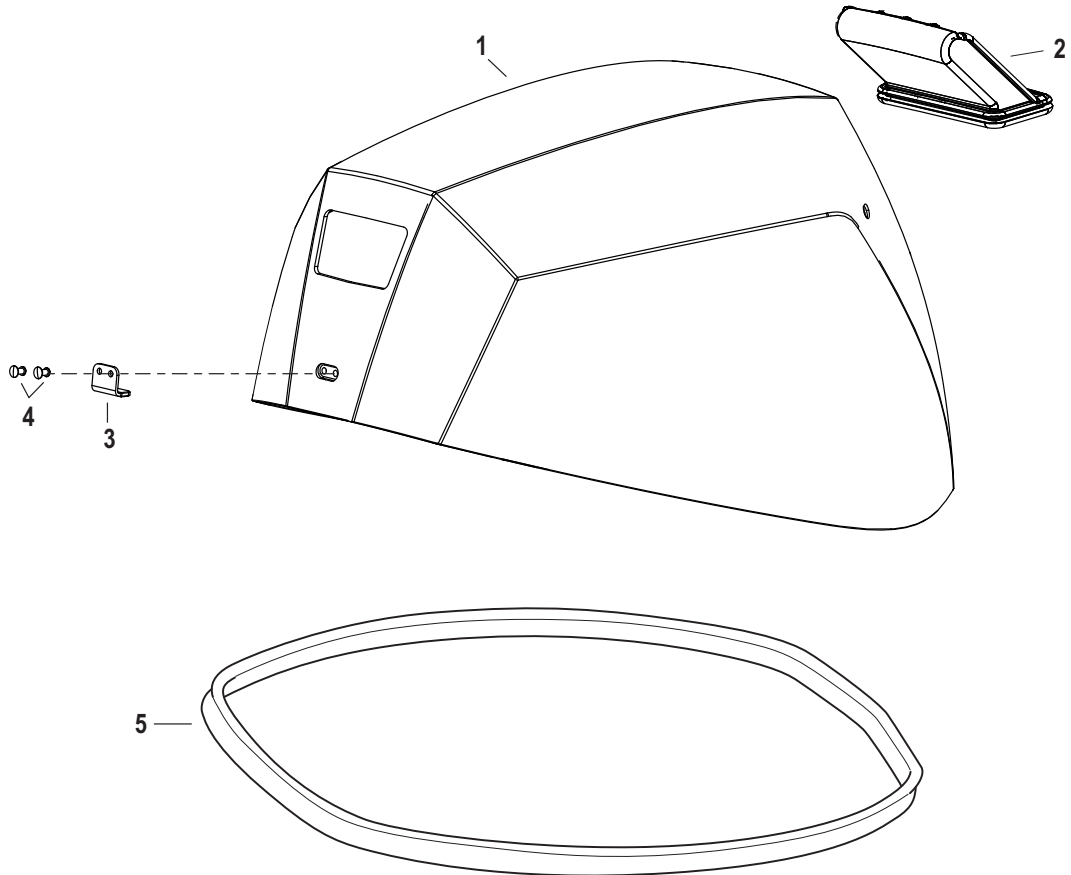

Top Cowl

65113

Cat.# 90-8M0125267

Top Cowl

Ref #	Part Class	Part Number	Description	Comments	Qty	Note
1	0100	8M0134515	TOP COWL ASSEMBLY Black, Non Decaled		1	
1	0100	8M0134516	TOP COWL ASSEMBLY Silver, Non Decaled		1	
2	0000	8M0135853	AIR GUIDE		1	
3	0000	8M0137383	COVER Front Stay		1	
4	0017	8M0137384	RIVET		2	
5	0026	8M0135852	SEAL Top Cowl		1	

Top Cowl