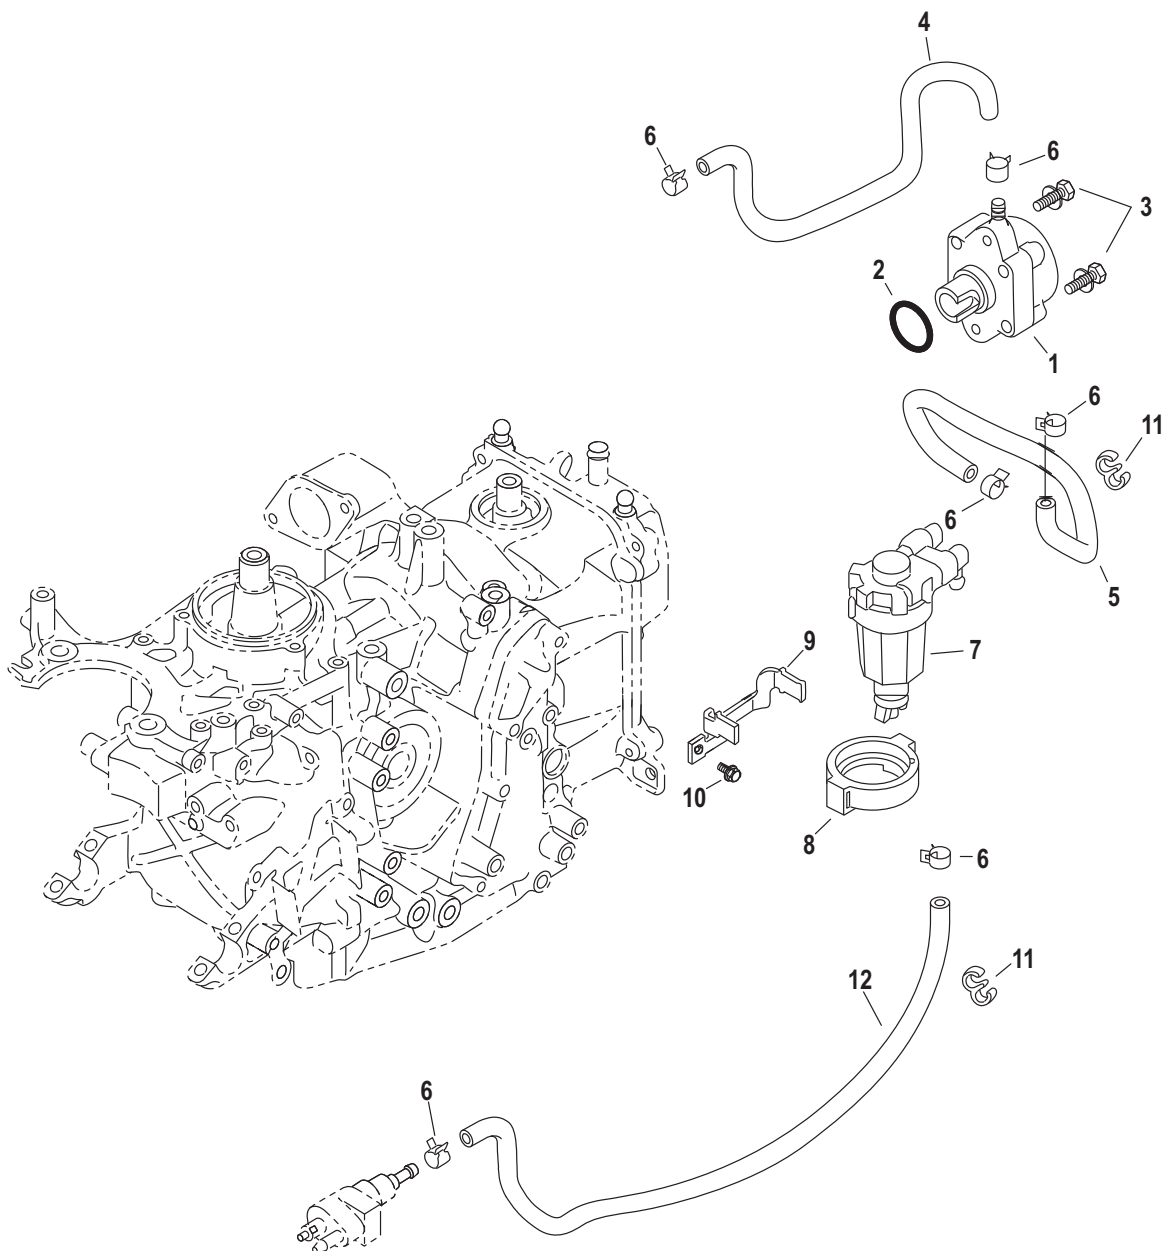

Fuel Pump and Lines Mechanical

64732

Fuel Pump and Lines Mechanical

Ref #	Part Class	Part Number	Description	Comments	Qty	Note
1	0000	803529T04	PUMP ASSEMBLY Fuel		1	
2	0025	16109003	O-RING		1	[1]
3	0010	823042	BOLT		2	
4	0032	8M0135705	HOSE Fuel	EPA	1	
4	0032	8M0135703	HOSE Fuel	NON EPA	1	
5	0032	8M0135706	HOSE Fuel	EPA	1	
5	0032	8M0135704	HOSE Fuel	NON EPA	1	
6	0054	8M0129429	HOSE CLAMP		6	
7	0035	8M0134466	FILTER Fuel		1	
8	0000	8M0137308	HOLDER Fuel Filter		1	
9	0000	8M0138562	PLATE		1	
10	0010	8230427	BOLT ASSEMBLY (M6 x 12)		1	
11	0054	8M0138567	CLAMP		2	
12	0032	8M0069791	HOSE	EPA	1	
12	0032	8M0135823	HOSE Fuel	NON EPA	1	
-	0027	8M0134438	POWERHEAD GASKET SET		1	

PART NOTES:

[1] - COMPONENT OF ENGINE/POWERHEAD GASKET SET 8M0134438