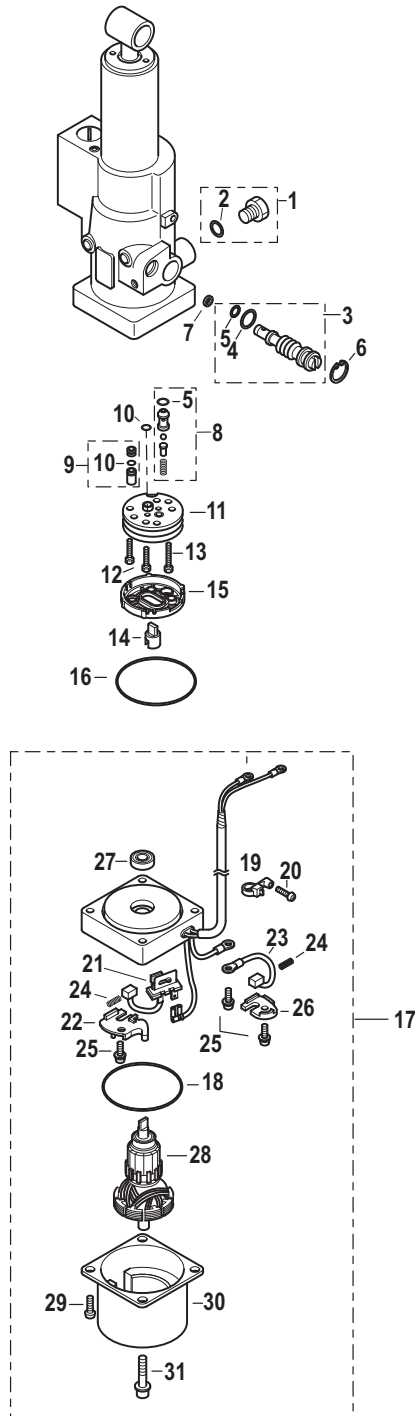

Power Tilt Components

65092

Power Tilt Components

Ref #	Part Class	Part Number	Description	Comments	Qty	Note
-	0000	8M0134507	POWER TILT ASSEMBLY		1	
1	0000	896299A01	CAP ASSEMBLY		1	
2	0025	1613110	O-RING		1	
3	0000	813442A05	MANUAL VALVE ASSEMBLY		1	
4	0025	812641003	O-RING		1	
5	0025	16131013	O-RING		2	
6	0053	804027002	C RING		1	
7	0026	898101245	SEAL		1	
8	0000	827672A06	RELIEF VALVE ASSEMBLY		1	
9	0000	8M0135846	VALVE ASSEMBLY		1	
10	0025	803513009	O-RING		2	
11	0000	827674002	PUMP		1	
12	0010	8518664	BOLT		1	
13	0010	8518663	BOLT		1	
14	0000	851877001	COUPLING		1	
15	0035	851876	FILTER		1	
16	0025	16131011	O-RING		1	
17	0000	8M0134508	MOTOR ASSEMBLY		1	
18	0025	16131012	O-RING		1	
19	0000	69356	TIE STRAP (8.18 Inches)		1	
20	0010	895143004	SCREW		1	
21	0000	95237002	BREAKER		1	
22	0000	895157001	HOLDER Breaker		1	
23	0000	853807003	BRUSH		1	
24	0000	75384002	SPRING Brush		2	
25	0010	823031017	SCREW		3	
26	0000	803838002	HOLDER Brush		1	
27	0026	822891001	SEAL Oil		1	
28	0000	891753T02	ARMATURE ASSEMBLY		1	
29	0010	879194330	SCREW		2	
30	0000	896303T	HOUSING		1	
31	0010	851866010	BOLT		2