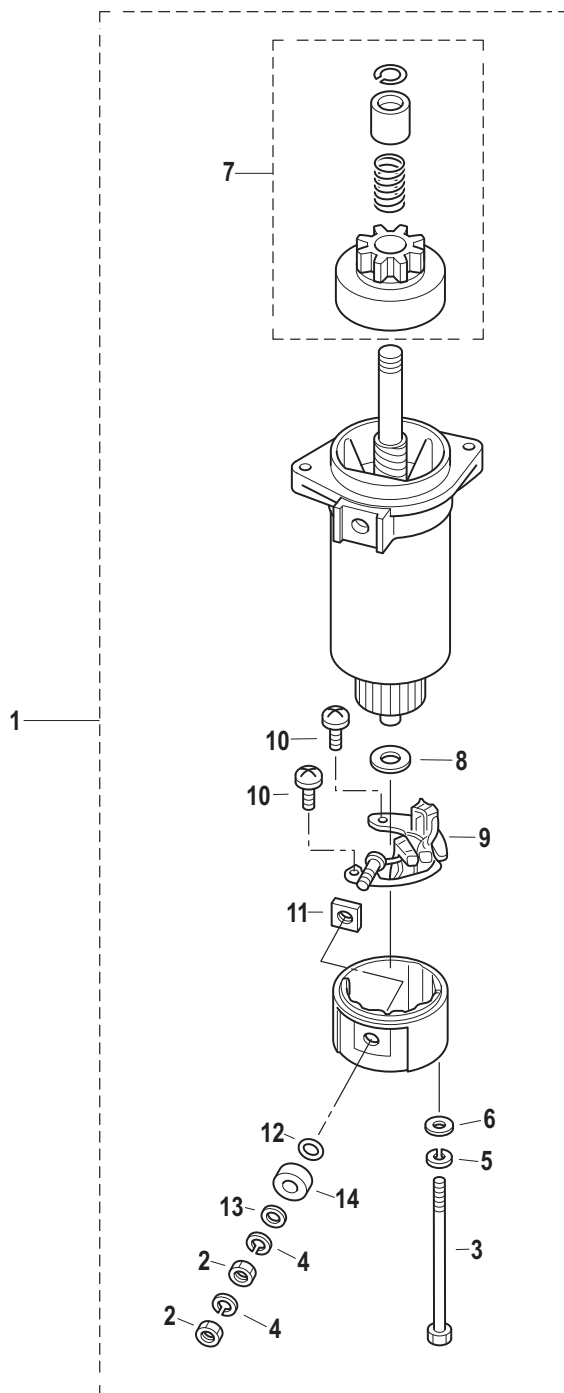

Starter Motor Components

65015

Starter Motor Components

Ref #	Part Class	Part Number	Description	Comments	Qty	Note
1	0050	8M0134475	STARTER MOTOR		1	[1]
2	0011	853722026	NUT		2	
3	0010	8M0137330	BOLT		2	
4	0013	400256	LOCKWASHER (M6)		2	
5	0013	898101181	LOCKWASHER		2	
6	0012	898101215	WASHER		2	
7	0000	8M0135711	PINION ASSEMBLY		1	
8	0012	8M0135543	WASHER		1	
9	0000	8M0135544	HOLDER Brush		1	
10	0010	16821	SCREW		2	
11	0023	8M0135546	BUSHING		1	
12	0025	8M0135547	O-RING		1	
13	0012	16826	WASHER Stainless Steel		1	
14	0023	8M0135545	BUSHING		1	
-	0000	8M0137846	ELECTRIC START KIT		1	

PART NOTES:

[1] - COMPONENT OF ELECTRIC START KIT 8M0137846