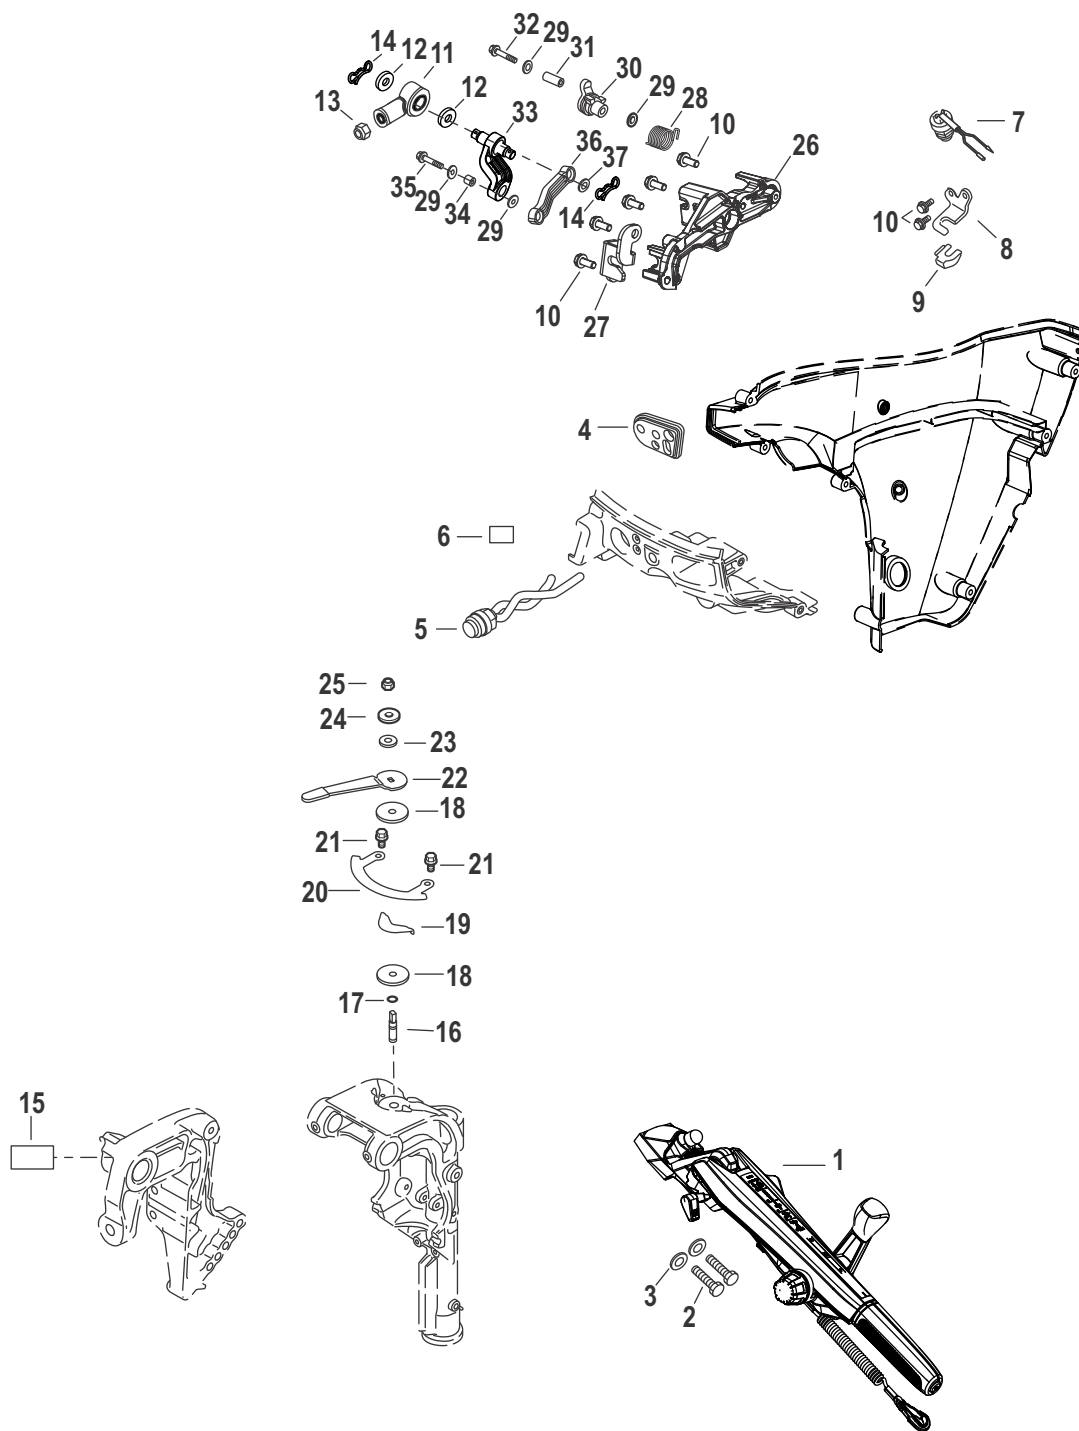

Tiller Handle Conversion Kit RC to Tiller - 8M0137854

65168

Tiller Handle Conversion Kit RC to Tiller - 8M0137854

Ref #	Part Class	Part Number	Description	Comments	Qty	Note
-	0000	8M0137854	CONVERSION KIT Tiller Handle, (Remote Control to Handle)		1	
1		NSS	NOT SOLD SEPARATE	Tiller Handle Complete	1	
2	0010	8M0137834	BOLT		2	
3	0012	879194340	WASHER		2	
4	0025	8M0137381	GROMMET		1	
5	0087	853820A02	SWITCH ASSEMBLY Start		1	
6	0037	859278004	DECAL Start		1	
7	0087	8M0127937	SWITCH Neutral		1	
8	0000	8M0135828	BRACKET Neutral Switch		1	
9	0000	803841	ACTUATOR		1	
10	0010	8248324	SCREW (M6 x 16)		7	
11	0000	8M0079131	SOCKET		1	
12	0012	16192	WASHER		2	
13	0011	95374	NUT Nylon		1	
14	0054	8M0021224	CLIP Bow-Tie		2	
15	0037	823701004	DECAL Co-Pilot		1	
-	0098	8M0140877	CO PILOT KIT		1	
16	0010	8M0137358	BOLT		1	
17	0025	168231	O-RING		1	
18	0000	895173	DISC		2	
19	0012	8M0137359	WASHER Spacer		1	
20	0000	8M0135834	PLATE		1	
21	0010	8230427	BOLT ASSEMBLY (M6 x 12)		2	
22	0000	8M0135833	HANDLE		1	
23	0012	895146001	WASHER		1	
24	0012	8M0137357	WASHER		1	
25	0011	95374001	NUT Nylon		1	
26	0000	8M0137317	BRACKET Throttle Wire		1	
27	0054	8M0140788	CLAMP		1	
28	0024	8M0137313	SPRING		1	
29	0012	953921	WASHER Stainless Steel		4	
30	0000	8M0135707	THROTTLE DRUM		1	
31	0023	8M0137299	COLLAR		1	
32	0010	4000333	SCREW (M6 x 40)		1	
33	0000	8M0135813	ARM Shift		1	
34	0023	8M0137300	COLLAR		1	
35	0010	4000330	SCREW (M6 x 25)		1	
36	0000	8M0135854	ROD Shift Lever		1	
37	0012	953925	WASHER		1