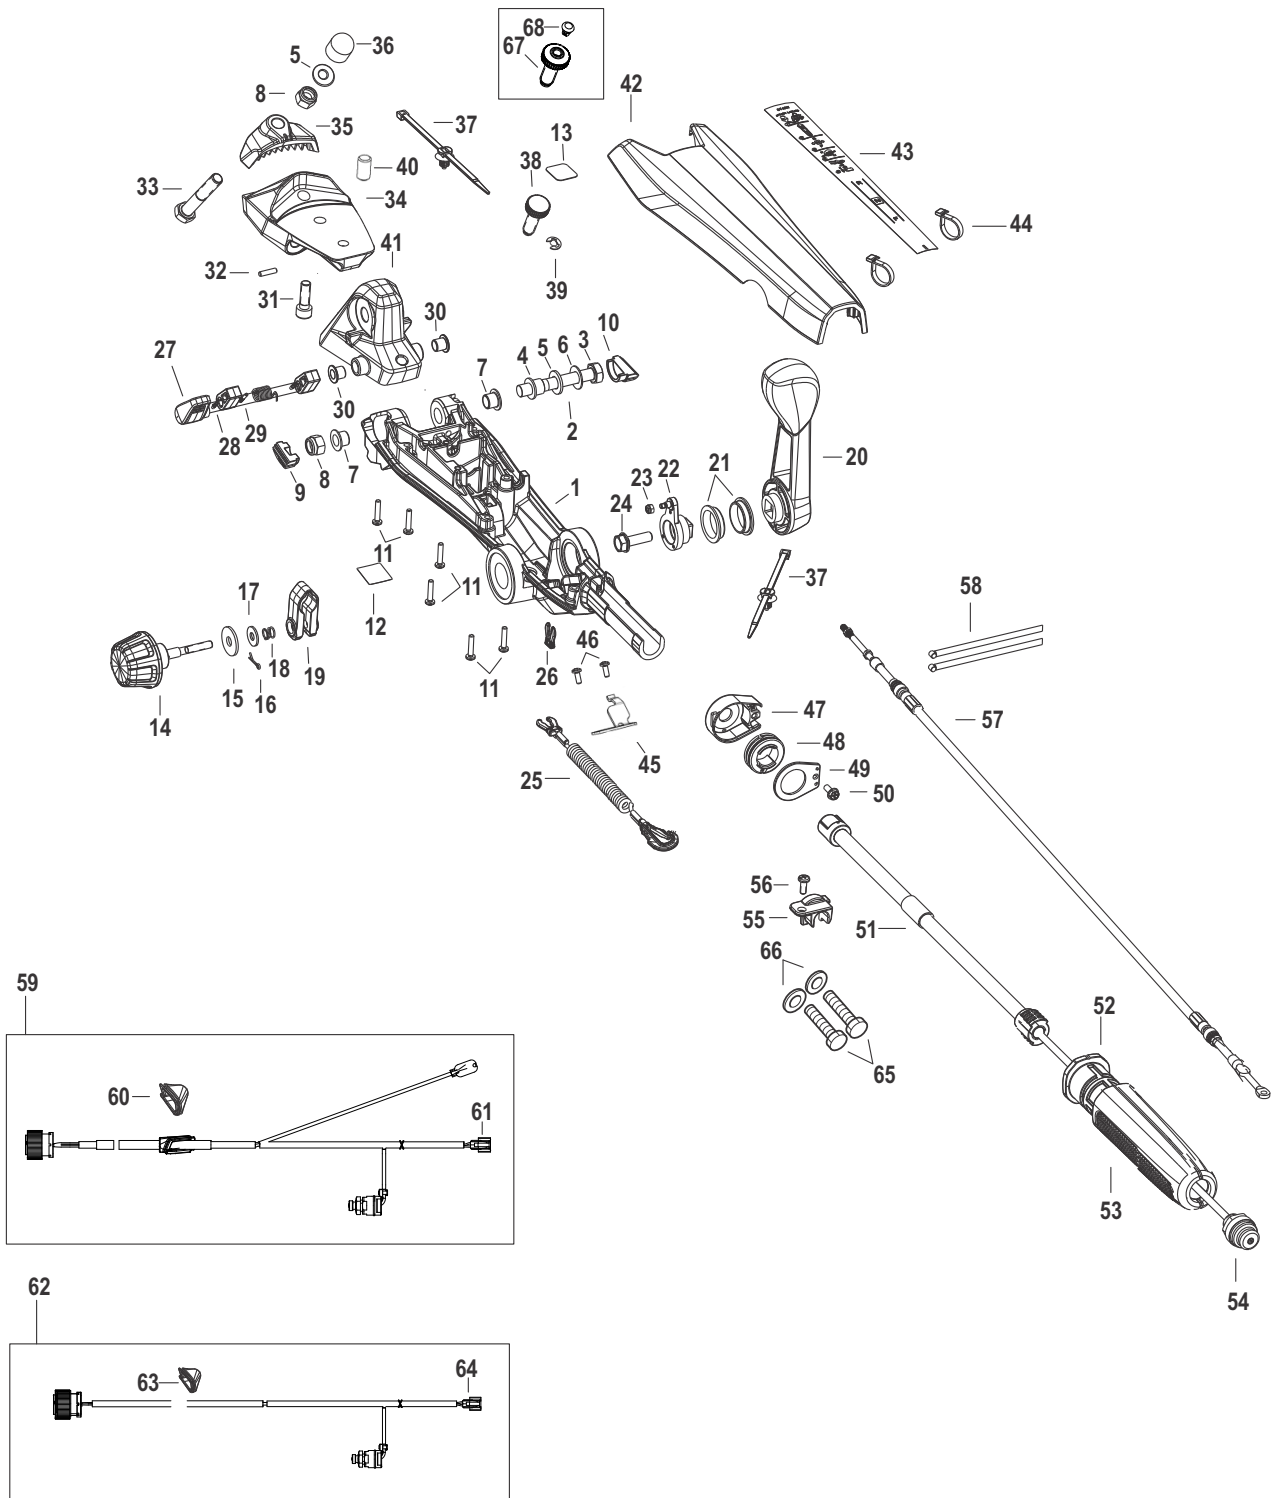

Tiller Handle

Tiller Handle

Ref #	Part Class	Part Number	Description	Comments	Qty	Note
1	0000	8M0132349	TILLER HANDLE Bare	Non Power Tilt [0R910467] & Below	1	
1	0000	8M0157134	TILLER HANDLE BARE UPPER BRACKET ASSEMBLY	Non Power Tilt [0R910468] & Up	1	
1	0000	8M0132350	TILLER HANDLE Bare	Power Tilt [0R921316] & Below	1	
1	0000	8M0157135	TILLER HANDLE BARE UPPER BRACKET ASSEMBLY	Power Tilt [0R921317] & Up	1	
2	0010	8M0137830	BOLT ASSEMBLY		1	
3	0010	4000383	SCREW (M10 x 70)		1	
4	0023	8M0135910	SPACER		1	
5	0012	4002319	WASHER		2	
6	0012	12024	WASHER (.402 x .787 x .039 Bellevi)		1	
7	0023	8M0136034	BUSHING Flange		2	
8	0011	40140	NUT (M10)		2	
9	0019	8M0136035	PLUG		1	
10	0019	8M0136036	PLUG		1	
11	0010	8M0136037	SCREW		6	
12	0037	8M0136062	DECAL Spare Clip		1	
13	0000	8M0136038	PAD	Design 1	1	
14	0011	8M0136039	KNOB Throttle Friction		1	
15	0012	8M0136040	WASHER		1	
16	0018	210711	COTTER PIN		1	
17	0012	4002316	WASHER (6.60 X 17.0 X 1.5SS)		1	
18	0024	8M0137829	COMPRESSION SPRING		1	
19	0054	8M0136041	TENSION CLAMP		1	
20	0000	8M0136042	HANDLE Shift		1	
21	0023	8M0136043	FLANGE BUSHING		2	
22	0000	8M0138448	SHIFT LEVER ASSEMBLY		1	
23	0011	8M0136045	NUT		1	
24	0010	40011149	SCREW (M8 x 25) Stainless Steel		1	
25	0000	8M0124369	LANYARD ASSEMBLY 54 in		1	
26	0000	8M0138447	CLIP Lanyard Fork, Spare		1	
27	0000	8M0137832	TILT LEVER SHAFT ASSEMBLY		1	
28	0017	8M0136049	PIN Groove		2	
29	0017	8M0136050	PIN Groove		1	
30	0023	8M0136051	BEARING Flange		2	
31	0010	8M0136052	SCREW		1	
32	0017	8M0136053	PIN		1	
33	0010	8M0136054	BOLT		1	
34	0000	8M0136055	BRACKET Lower		1	
35	0000	8M0136056	CLAMP Toe		1	
36	0011	8M0136057	NUT Cap		1	
37	0054	8M0136058	CABLE TIE Clip		2	
38	0010	8M0136059	SCREW	Design 1	1	
39	0000	8M0136060	E RING		1	

Tiller Handle