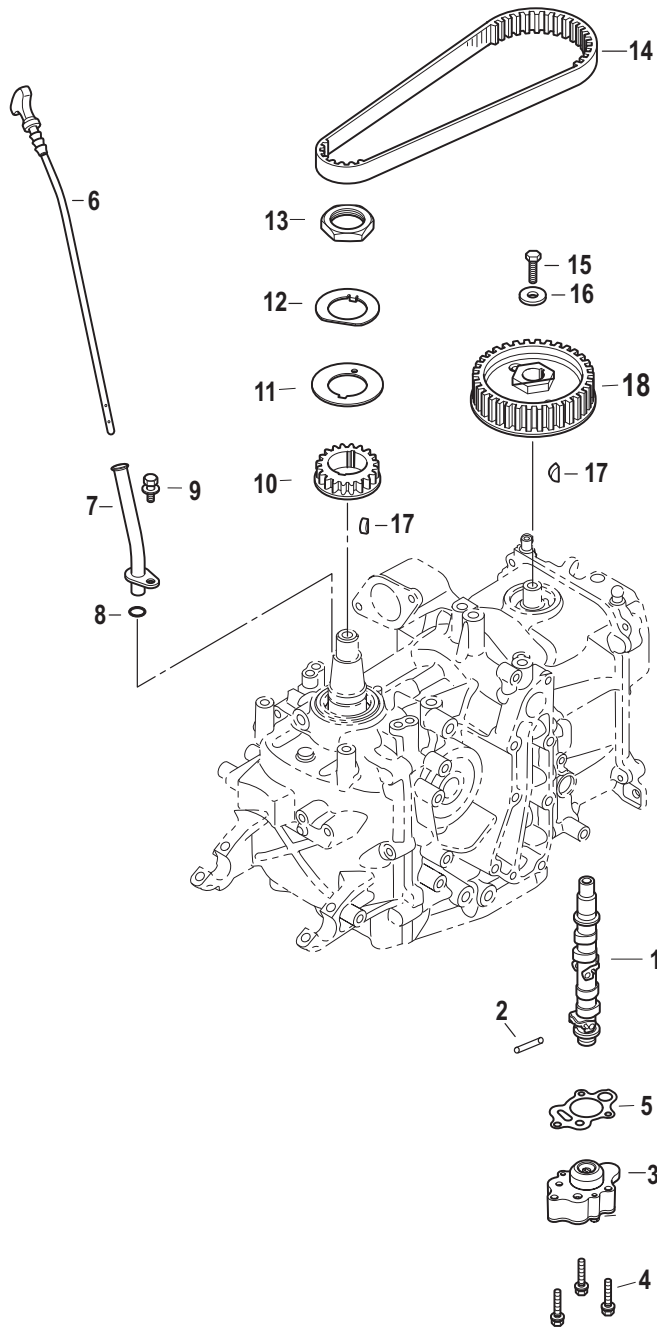

Camshaft and Oil Pump

Camshaft and Oil Pump

Ref #	Part Class	Part Number	Description	Comments	Qty	Note
1	0400	8M0134433	CAMSHAFT		1	[1]
2	0017	95218015	PIN Camshaft		1	[1]
3	0000	8M0134436	OIL PUMP ASSY		1	[1]
4	0010	8M0098606	BOLT		3	[1]
5	0027	8M0135588	GASKET Oil Pump		1	[2]
6	0000	8M0135590	DIPSTICK		1	
7	0000	8M0136228	TUBE Dipstick		1	
8	0025	804840007	O-RING		1	
9	0010	8230427	BOLT ASSEMBLY (M6 x 12)		1	
10	0000	834955T04	PULLEY Drive		1	
11	0000	895119003	GUIDE		1	
12	0013	823032004	LOCKWASHER		1	
13	0011	855679004	NUT		1	
14	0057	8M0135591	BELT Timing		1	
15	0010	803858001	BOLT		1	
16	0012	895118	WASHER		1	
17	0028	95229	KEY		2	
18	0043	834973001	GEAR Driven	PULLEY, Camshaft	1	
-	0027	8M0134438	POWERHEAD GASKET SET		1	
-	0900	8M0140578	CYLINDER HEAD COMPLETE		1	[1]

PART NOTES:

1. [1] - COMPONENT OF CYLINDER HEAD COMPLETE 8M0140578
   [2] - COMPONENT OF ENGINE/POWERHEAD GASKET SET 8M0134438
   COMPONENT OF CYLINDER HEAD COMPLETE 8M0140578