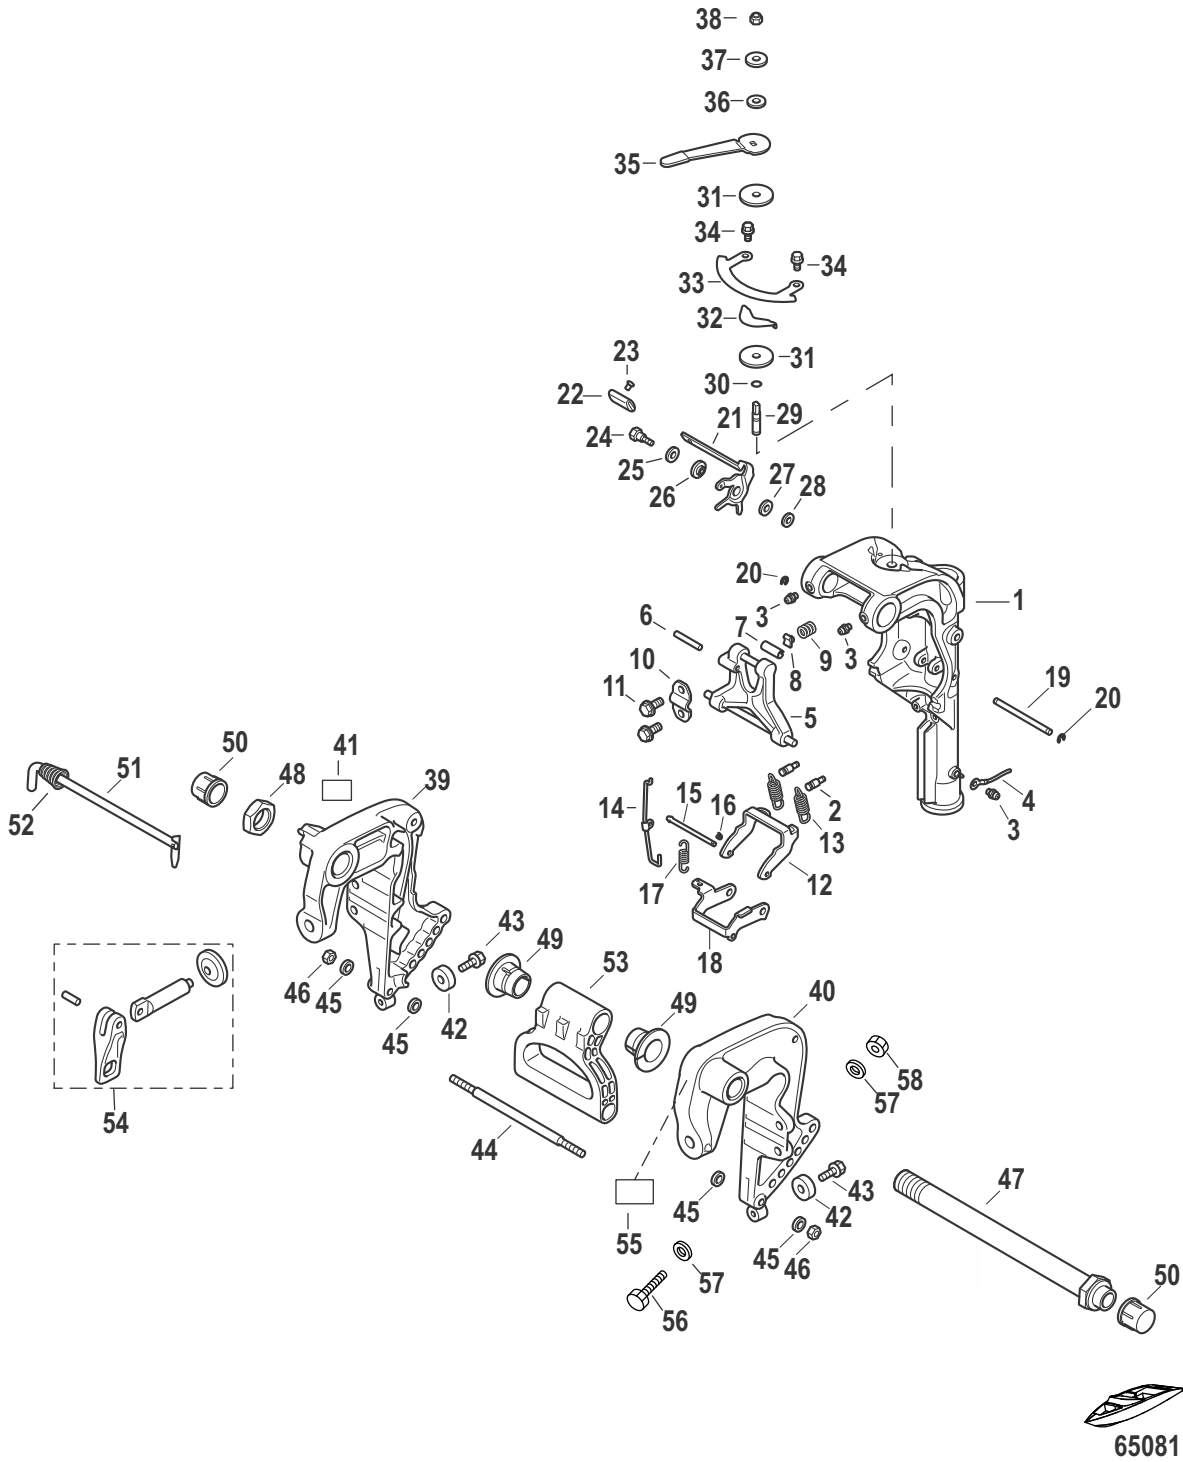

Clamp Brackets/Swivel Bracket Manual Tilt

Clamp Brackets/Swivel Bracket Manual Tilt

Ref #	Part Class	Part Number	Description	Comments	Qty	Note
1	1400	8M0134662	SWIVEL BRACKET ASSEMBLY Short		1	
1	1400	8M0134663	SWIVEL BRACKET ASSEMBLY Long and XLong		1	
2	0017	8M0137356	PIN		2	
3	0022	824969	FITTING Grease		3	
4	0084	898101091	WIRE Ground		1	
5	0000	8M0135835	TILT STOPPER		1	
6	0017	898103104	PIN Spring		1	
7	0023	163364	BUSHING		1	
8	0000	853774	STOP		1	
9	0024	953832	SPRING		1	
10	0000	8M0140496	PLATE		1	
11	0010	8M0106739	BOLT		2	
12	0000	8M0134504	LOCK Reverse		1	
13	0024	8M0135840	SPRING Reverse Lock		2	
14	0000	8M0135839	LINK Reverse Lock		1	
15	0017	8037841	ROD Reverse Lock		1	
16	0018	8150261	COTTER PIN		2	
17	0024	8037461	SPRING		1	
18	0000	8M0135837	ARM Reverse Lock		1	
19	0000	8M0135838	SHAFT Reverse Lock		1	
20	0053	160572	E RING		2	
21	0000	8M0135836	LEVER Reverse Lock		1	
22	0000	898103106	GRIP		1	
23	0000	8M0051399	STOPPER		1	
24	0010	803790001	BOLT Shoulder		1	
25	0012	16192	WASHER		1	
26	0023	898103107	BUSHING		1	
27	0012	953925	WASHER		1	
28	0012	953921	WASHER Stainless Steel		1	
-	0098	8M0140877	CO PILOT KIT		1	
29	0010	8M0137358	BOLT		1	
30	0025	168231	O-RING		1	
31	0000	895173	DISC		2	
32	0012	8M0137359	WASHER Spacer		1	
33	0000	8M0135834	PLATE		1	
34	0010	8230427	BOLT ASSEMBLY (M6 x 12)		2	
35	0000	8M0135833	HANDLE		1	
36	0012	895146001	WASHER		1	
37	0012	8M0137357	WASHER		1	
38	0011	95374001	NUT Nylon		1	
39	1400	8M0134502	CLAMP BRACKET Starboard		1	
40	1400	8M0134503	CLAMP BRACKET Port		1	
41	0037	823701004	DECAL Co-Pilot		1	
42	0097	823913Q	ANODE		2	

Clamp Brackets/Swivel Bracket Manual Tilt