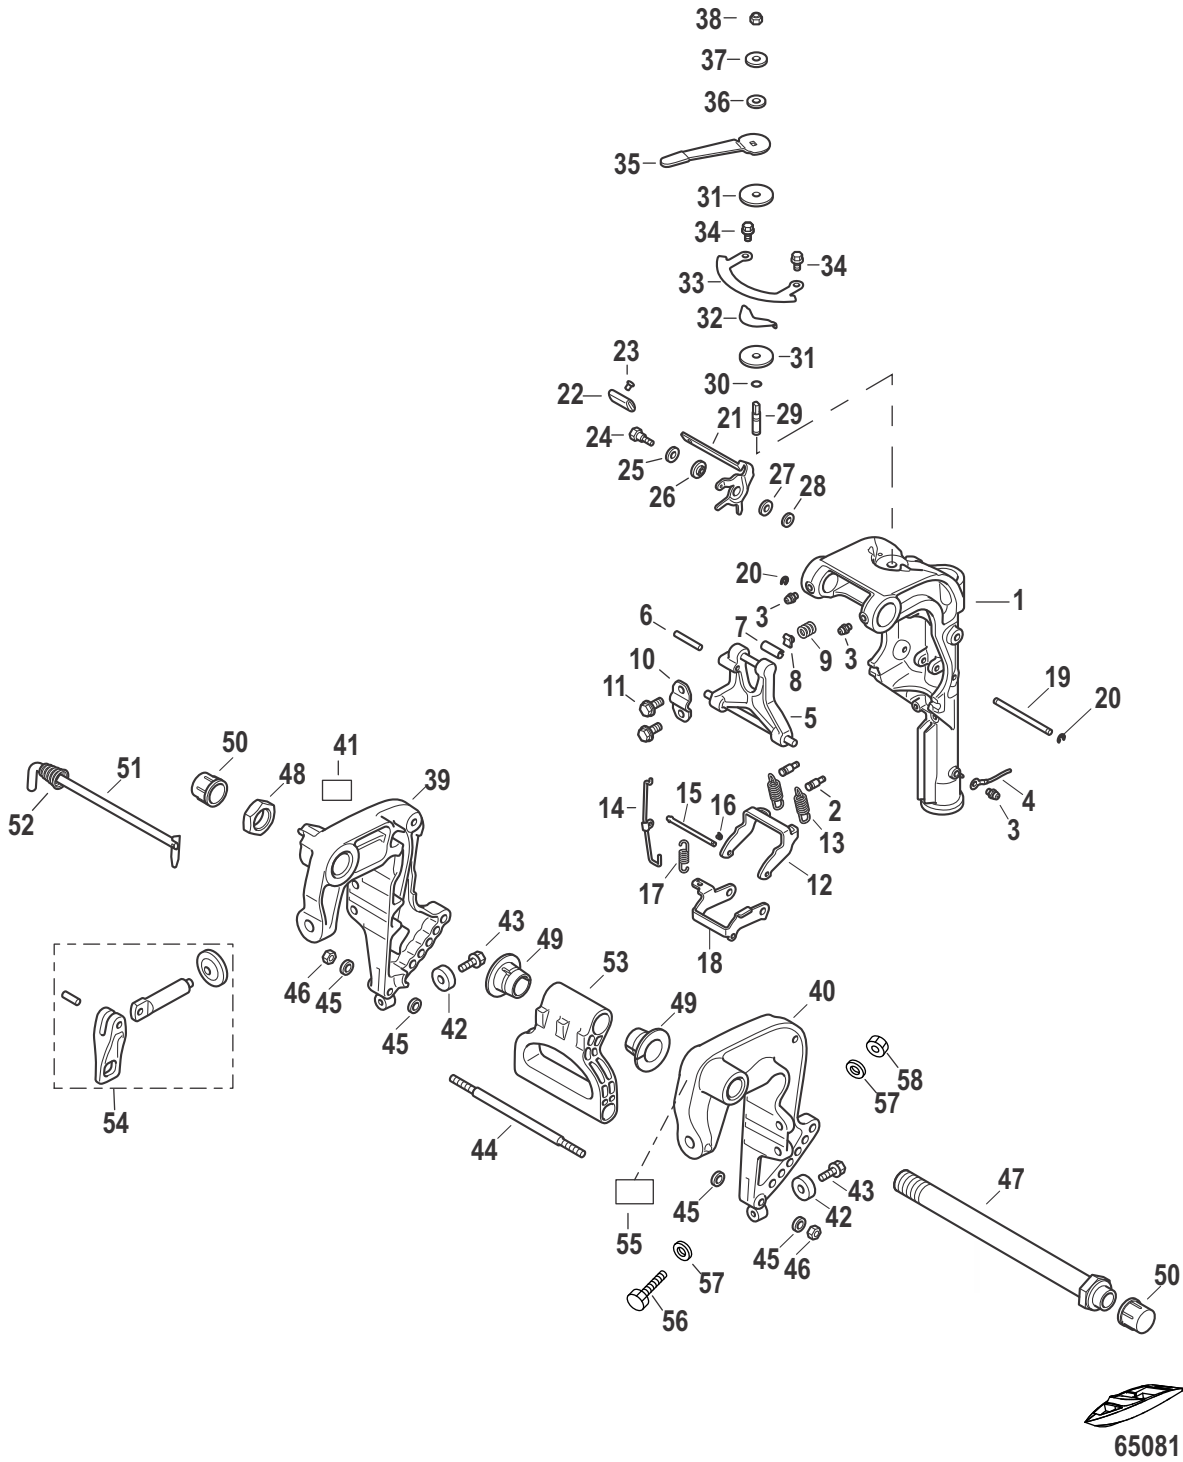

Clamp Brackets/Swivel Bracket Manual Tilt

Clamp Brackets/Swivel Bracket Manual Tilt

Ref #	Part Class	Part Number	Description	Comments	Qty	Note
43	0010	167051	BOLT (M6 x 20)		2	
44	0000	8M0135830	DISTANCE PIECE		1	
45	0012	16826	WASHER Stainless Steel		4	
46	0011	400212	NUT (M6) Stainless Steel		2	
47	0000	898101191	TILT TUBE ASSEMBLY		1	
48	0011	853722029	NUT Nylon		1	
49	0023	8537435	BUSHING		2	
50	0011	85372214	CAP NUT		2	
51	0000	8M0135832	THRUST ROD ASSEMBLY		1	
52	0024	815093003	SPRING		1	
53	0000	815082002	HANDLE Carrying		1	
54	0010	8M0060117	CLAMP SCREW KIT		2	
55	0037	8M0137367	DECAL Secure Engine		1	
56	0010	8M0094877	SCREW (8 x 85mm)		2	
57	0012	16192	WASHER		4	
58	0011	95374	NUT Nylon		2	
-	0027	8M0134438	POWERHEAD GASKET SET		1