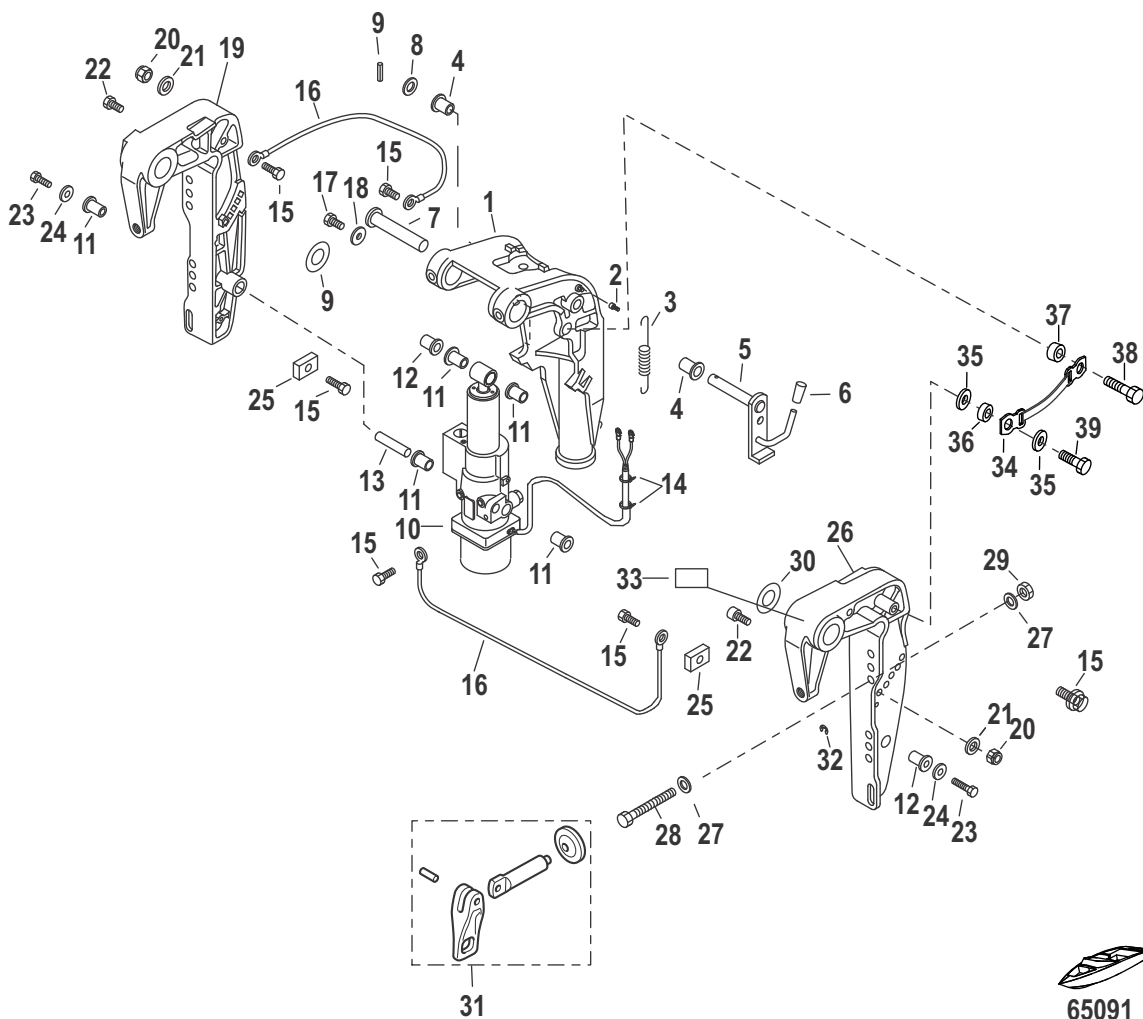

Clamp Brackets/Swivel Bracket Power Tilt

Clamp Brackets/Swivel Bracket Power Tilt

Ref #	Part Class	Part Number	Description	Comments	Qty	Note
1	1400	8M0134661	SWIVEL BRACKET ASSEMBLY	Short	1	
1	1400	8M0134659	SWIVEL BRACKET ASSEMBLY	Long and XLong	1	
2	0017	8M0137368	PIN		1	
3	0024	95383010	SPRING		1	
4	0023	95286027	COLLAR		2	
5	0000	8M0120641	TILT STOPPER		1	
6		NSS	NOT SOLD SEPARATE		1	
7	0017	8M0091498	PIN Cylinder		1	
8	0012	879194340	WASHER		1	
9	0017	95218017	PIN Spring		1	
10	0000	8M0134507	POWER TILT ASSEMBLY		1	
11	0023	16176008	BUSHING		5	
12	0023	16176009	BUSHING		2	
13	0017	851874005	PIN		1	
14	0000	56762	TIE STRAP (4.00 Inches)		2	
15	0010	8248324	SCREW (M6 x 16)		6	
16	0084	898101089	WIRE Ground		2	
17	0010	879194248	BOLT		1	
18	0012	898101937	WASHER		1	
19	3406	815030T05	CLAMP BRACKET Starboard		1	
20	0011	95374001	NUT Nylon		2	
21	0012	8M0135942	Washer		2	
22	0017	815051001	PIN Trim Lock		2	
23	0010	879194253	BOLT		2	
24	0012	95375	WASHER		2	
25	0097	875208	ANODE		2	
26	3406	815031T03	CLAMP BRACKET Port		1	
27	0012	879194339	WASHER		8	
28	0010	8M0094877	SCREW (8 x 85mm)		4	
29	0011	879194337	NUT		4	
30	0012	95375001	WASHER		2	
31	0010	8M0060117	CLAMP SCREW KIT		2	
32	0053	160572	E RING		1	
33	0037	8M0137367	DECAL Secure Engine		1	
34	0000	8M0145399	STRAP Kicker	Tiller Models	2	
35	0012	898101937	WASHER	Tiller Models	4	
36	0023	855545003	COLLAR	Tiller Models	2	
37	0000	8M0135848	COLLAR	Tiller Models	2	
38	0010	8M0145484	SCREW	Tiller Models	2	
39	0010	823042	BOLT	Tiller Models	2