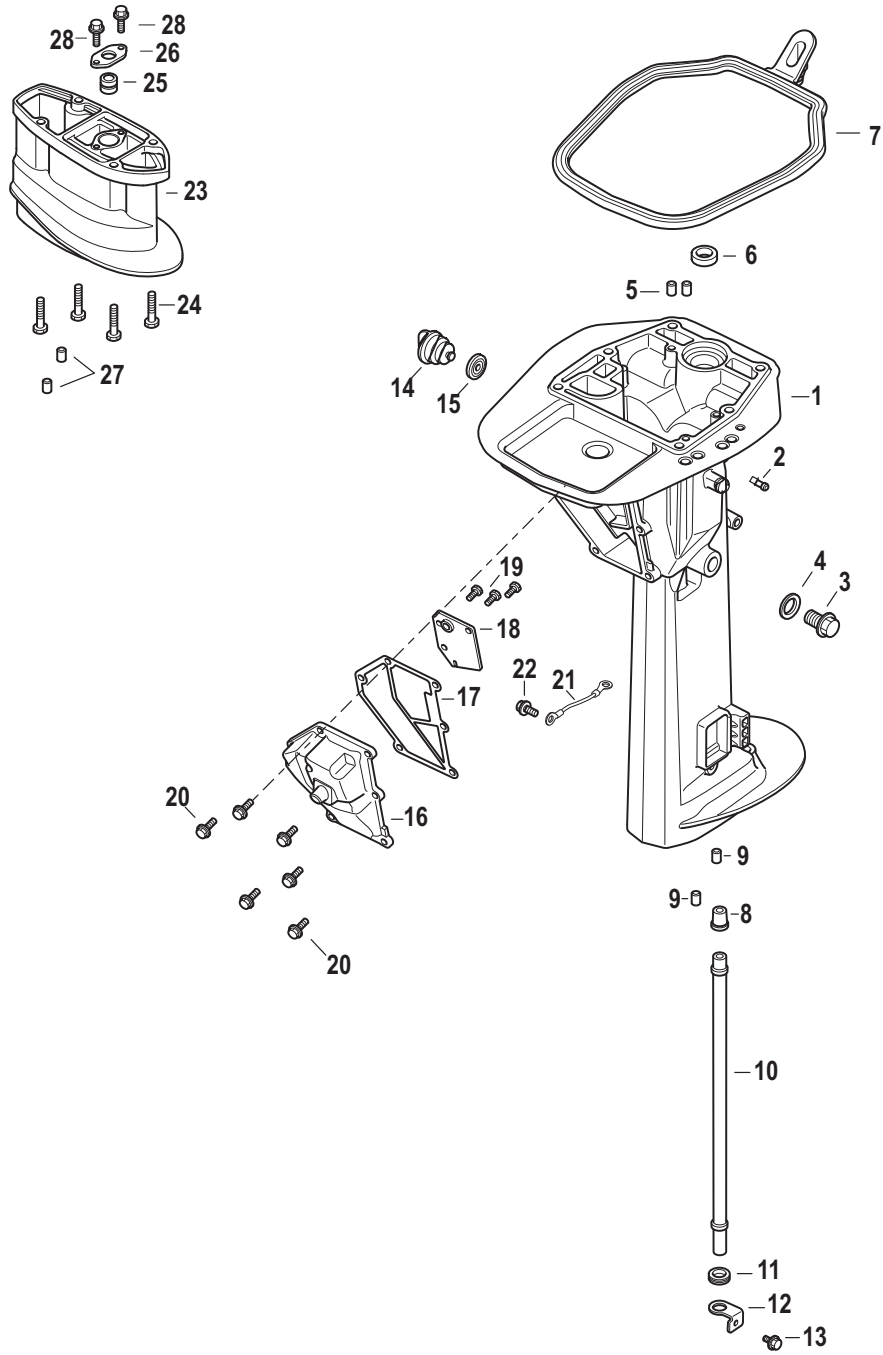

Driveshaft Housing

Driveshaft Housing

Ref #	Part Class	Part Number	Description	Comments	Qty	Note
1	1500	8M0134479	DRIVESHAFT HOUSING ASSEMBLY	Short - Manual	1	
1	1500	8M0134480	DRIVESHAFT HOUSING ASSEMBLY	Long - All Models	1	
1	1500	8M0134481	DRIVESHAFT HOUSING ASSEMBLY	Power Tilt - Short	1	
2	0022	8M0137339	FITTING Nipple		1	
3	0000	8M0111615	DRAIN PLUG BOLT		1	
4	0012	895146	WASHER		1	
5	0017	16119	PIN Dowel		2	
6	0026	8036675	SEAL Oil		1	
7	0000	8M0135799	SEAL Rubber		1	
8	0025	804899002	GROMMET		1	
9	0017	898101330	PIN Dowel		2	
10	0032	8M0135712	TUBE Water, Short		1	
10	0032	8M0135713	TUBE Water, Long		1	
10	0032	8M0135714	TUBE Water, X-Long		1	
11	0025	881305004	GROMMET		1	
12	0000	8M0135783	PLATE Lock		1	
13	0010	8230427	BOLT ASSEMBLY (M6 x 12)		1	
14	0000	8M0135914	FLUSH CONNECTOR		1	
15	0025	8M0137342	SEAL Ring		1	
16	0000	8M0135786	COVER Exhaust		1	
17	0027	8M0135798	GASKET Exhaust, Port		1	
18	0000	8M0135787	PLATE		1	
19	0010	803698002	BOLT		3	
20	0010	8248324	SCREW (M6 x 16)		6	
21	0084	898101090	WIRE Ground	DSH to Mount Bracket	1	
22	0010	8M0088179	BOLT		1	
23	0000	8M0135800	HOUSING Extension		1	
24	0010	8M0137343	BOLT		4	
25	0023	811314006	BUSHING		1	
26	0000	16121001	STOPPER		1	
27	0017	898101330	PIN Dowel		2	
28	0010	8230427	BOLT ASSEMBLY (M6 x 12)		2