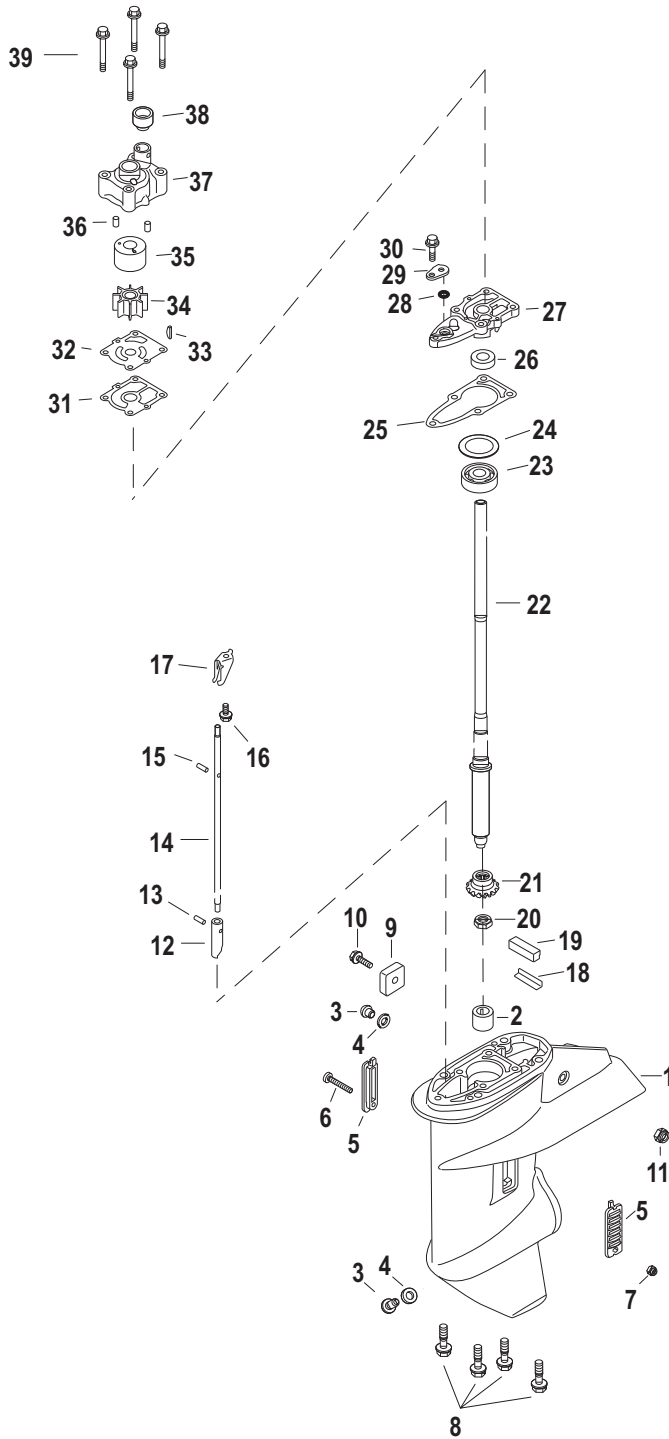

Gear Housing Driveshaft

64716

Gear Housing Driveshaft

Ref #	Part Class	Part Number	Description	Comments	Qty	Note
-	1600	8M0134483	GEAR HOUSING ASSEMBLY Complete, Short		1	
-	1600	8M0134484	GEAR HOUSING ASSEMBLY Complete, Long		1	
-	1600	8M0134485	GEAR HOUSING ASSEMBLY Complete, X-Long		1	
1	1600	8M0135572	GEAR HOUSING Basic		1	
2	0031	898101991	BEARING Needle		1	
3	0022	953683	PLUG		2	
4	0000	8M0082880	SEAL KIT Drain Plug		2	[1]
5	0000	803730002	STRAINER Water		2	
6	0010	17635	SCREW		1	
7	0011	85372210	NUT		1	
8	0010	8M0137343	BOLT		4	
9	0000	8M0137344	ANODE		1	
10	0010	167051	BOLT (M6 x 20)		1	
11	0011	8537227	NUT Nylon		1	
12	0000	8M0090459	CLUTCH CAM		1	
13	0017	16175	PIN		1	
14		8M0175395	SHIFT SHAFT KIT Lower, Short		1	
14	0000	8M0134498	SHIFT SHAFT Lower, Short		1	
14		8M0175395	SHIFT SHAFT KIT Lower, Short		1	
14	0000	8M0134499	SHIFT SHAFT Lower, Long/XLong		1	
15	0017	8M0123271	PIN Spring		1	
16	0010	823042067	SCREW		1	
17	0000	8M0135807	STOPPER		1	
18	0000	8M0135802	PLATE Water Seal		1	[1]
19	0000	8M0135801	SEAL Water		1	[1]
20	0011	85372211	NUT		1	
21	0043	8M0134489	GEAR Pinion		1	
22	0045	8M0134494	DRIVESHAFT SHORT		1	
22	0045	8M0134495	DRIVESHAFT LONG		1	
22	0045	8M0134496	DRIVESHAFT X-LONG		1	
23	0030	8M0134497	BALL BEARING		1	
24	0015	813276001	SHIM (0.1)		AR	
24	0015	813276015	SHIM (0.15)		AR	
24	0015	813276003	SHIM (0.3)		AR	
24	0015	813276005	SHIM (0.5)		AR	
25	0027	8M0135804	GASKET Pump Housing		1	[2]
26	0026	803752	SEAL Oil		1	[2]
27	0000	8M0134493	HOUSING Water Pump		1	[3]
28	0025	8M0137348	O-RING		1	[1]
29	0000	8M0135808	STOPPER		1	
30	0010	823042	BOLT		1	
31	0027	8M0135806	GASKET Guide Plate		1	[4]
32	0000	8M0135805	PLATE Guide		1	[5]
33	0028	8M0137347	KEY		1	[3]

Gear Housing Driveshaft