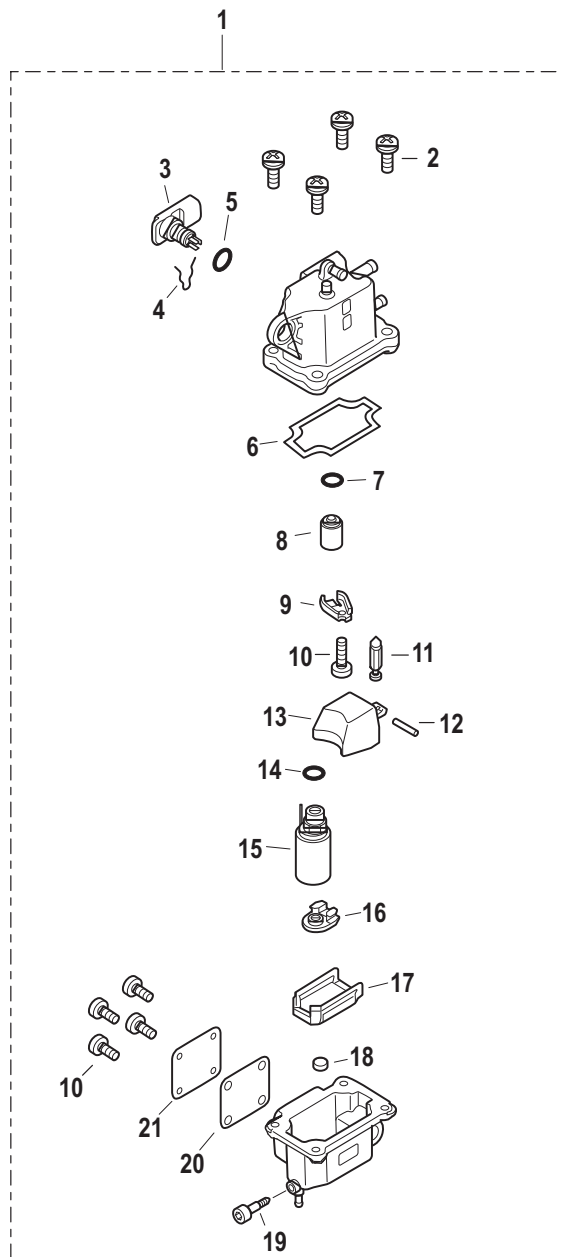

Vapor Separator Components

64735

Vapor Separator Components

Ref #	Part Class	Part Number	Description	Comments	Qty	Note
1	0000	8M0134463	VAPOR SEPERATOR ASSEMBLY		1	
2	0010	8M0137307	SCREW		4	
3	0000	8M0137305	VST CONNECTOR		1	
4	0054	8M0137306	CLIP		1	
5	0025	8M0135607	ORING		1	
6	0027	8M0135597	GASKET		1	
7	0025	8M0135606	ORING		1	
8	0000	8M0134465	FUEL REGULATOR		1	
9	0000	8M0135604	HOLDER		1	
10	0010	855544013	SCREW		5	
11	0000	8M0135598	FLOAT VALVE ASSEMBLY		1	
12	0017	8M0135599	FLOAT ARM PIN		1	
13	0000	8M0135600	FLOAT		1	
14	0025	8M0135605	ORING		1	
15	0000	8M0134464	FUEL FEED PUMP		1	
16	0035	8M0135602	FILTER INLET		1	
17	0000	8M0135603	HOLDER		1	
18	0025	8M0135601	GROMMET		1	
19	0010	8M0135596	SCREW Drain		1	
20	0025	8M0137304	SEAL		1	
21	0000	8M0139152	COVER		1